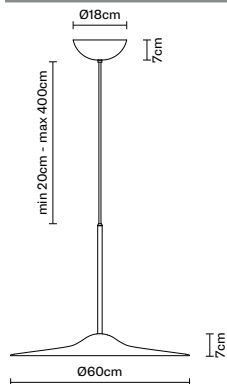

Gio Minelli & Marco Fossati

Pendant lamp / Sospensione

		Code		Price (excl. TAX)	
LED 100-277V 1x20W Available in 2700K or 3000K (4000K by request) 1604lm, CRI 90+ IP40 Net weight: - kg Dimm. 1..10V Included: LED, Dimmable electronic driver / LED, Alimentatore elettronico dimmerabile	F58 A71 06	Ocean	962,00 €	3000K	
	F58 A71 32	Coral	962,00 €	3000K	
	F58 A71 37	Concrete	962,00 €	3000K	
	F58 A71 43	Lawn green	962,00 €	3000K	
	F58 A71 47	Honey	962,00 €	3000K	
	F58 A72 06	Ocean	962,00 €	2700K	
	F58 A72 32	Coral	962,00 €	2700K	
	F58 A72 37	Concrete	962,00 €	2700K	
	F58 A72 43	Lawn green	962,00 €	2700K	
	F58 A72 47	Honey	962,00 €	2700K	
	LED 220-240V 1x20W Available in 2700K or 3000K (4000K by request) 1604lm, CRI 90+ IP40 Net weight: - kg Dimm. DALI-PUSH Included: LED, Dimmable electronic driver / LED, Alimentatore elettronico dimmerabile	F58 A81 06	Ocean	962,00 €	3000K
		F58 A81 32	Coral	962,00 €	3000K
F58 A81 37		Concrete	962,00 €	3000K	
F58 A81 43		Lawn green	962,00 €	3000K	
F58 A81 47		Honey	962,00 €	3000K	
F58 A82 06		Ocean	962,00 €	2700K	
F58 A82 32		Coral	962,00 €	2700K	
F58 A82 37		Concrete	962,00 €	2700K	
F58 A82 43		Lawn green	962,00 €	2700K	
F58 A82 47		Honey	962,00 €	2700K	
LED 220-240V 1x20W Available in 2700K or 3000K (4000K by request) 1604lm, CRI 90+ IP40 Net weight: - kg Dimm. Phase cut 30%-100% Included: LED, Dimmable electronic driver / LED, Alimentatore elettronico dimmerabile		F58 A91 06	Ocean	962,00 €	3000K
		F58 A91 32	Coral	962,00 €	3000K
	F58 A91 37	Concrete	962,00 €	3000K	
	F58 A91 43	Lawn green	962,00 €	3000K	
	F58 A91 47	Honey	962,00 €	3000K	
	F58 A92 06	Ocean	962,00 €	2700K	
	F58 A92 32	Coral	962,00 €	2700K	
	F58 A92 37	Concrete	962,00 €	2700K	
F58 A92 43	Lawn green	962,00 €	2700K		
F58 A92 47	Honey	962,00 €	2700K