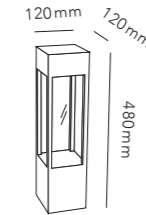

LANTERN G1

8W LED - 230V - IP54 - CRI >90 - Lumen 375lm

BLACK 3000K	257526
DKK	3.436,- EX VAT / 4.295,- INCL VAT
SEK	5.212,- EX VAT / 6.515,- INCL VAT
EURO	477,- EX VAT