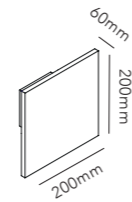

NOHO W2

7W LED - 230V - IP54 - CRI >90 - Lumen 680lm

WHITE 3000K	256404
BLACK 3000K	256405
DKK	2.396,- EX VAT / 2.995,- INCL VAT
SEK	3.636,- EX VAT / 4.545,- INCL VAT
EURO	333,- EX VAT