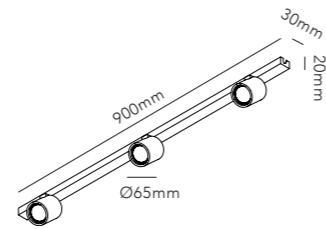

FOCUS L900

NEW

3x6W LED - 230V - IP20 - CRI >90
Lumen 1125lm (3000K) / 1046lm (2700K)

BRASS* 2700K	270063	NEW
ROSE GOLD* 27000K	270062	NEW
BRASS* 3000K	261639	NEW
ROSE GOLD* 3000K	261638	NEW

DKK	3.596,- EX VAT / 4.495,- INCL VAT
SEK	5.452,- EX VAT / 6.815,- INCL VAT
EURO	499,- EX VAT

WHITE 2700K	270270
BLACK 2700K	270271
WHITE 3000K	261642
BLACK 3000K	261643

DKK	3.196,- EX VAT / 3.995,- INCL VAT
SEK	4.844,- EX VAT / 6.055,- INCL VAT
EURO	444,- EX VAT