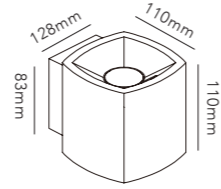

MIRAGE W2

NEW

2x7W LED - 220-240V - IP54 - CRI >90
Lumen 1050lm (nominal)

SWITCH TUNE™

BLACK 2700/3000K	271050	NEW
RUST 2700/3000K	271052	NEW

DKK	1.996,- EX VAT / 2.495,- INCL VAT
SEK	3.028,- EX VAT / 3.785,- INCL VAT
EURO	277,- EX VAT