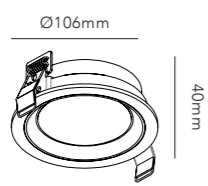

DKK	1.516,-	EX VAT / 1.895,-	INCL VAT
SEK	2.300,-	EX VAT / 2.875,-	INCL VAT
EURO	211,-	EX VAT	

MIRAGE 1+

Ø105mm

MIRAGE / Brass
Design: Nital Patel

OPTIC IN

OPTIC IN

Design: Nital Patel

Including 3 changeable colour rings
- black, white and gold