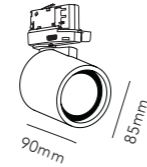

FOCUS+ TRACK 3-PHASE

10W LED - 230V - IP20 - CRI >90 - Lumen 800lm

WHITE 3000K	261654
BLACK 3000K	261655
DKK	1.756,- EX VAT / 2.195,- INCL VAT
SEK	2.668,- EX VAT / 3.335,- INCL VAT
EURO	244,- EX VAT