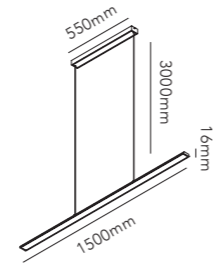

SLIM S1500

NEW

34W LED - 220-240V - IP20 - CRI >90
- Lumen 2140lm (nominal)

SWITCH TUNE™

BRASS* 2700/3000K	280714	NEW
TITANIUM* 2700/3000K	280713	NEW
ROSE GOLD* 2700/3000K	280712	NEW

DKK	4.796,-	EX VAT / 5.995,-	INCL VAT
SEK	7.268,-	EX VAT / 9.085,-	INCL VAT
EURO	666,-	EX VAT	

WHITE 2700/3000K	280710
BLACK 2700/3000K	280711

DKK	4.396,-	EX VAT / 5.495,-	INCL VAT
SEK	6.664,-	EX VAT / 8.330,-	INCL VAT
EURO	611,-	EX VAT