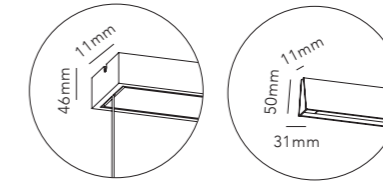

General info about all EDGE LINEAR sizes:
- Pendant height up to 3000mm

1. EDGE LINEAR is dimmable with
2. Integrated LIGHT-POINT SMART TUNE Powered by Casambi
   - Integrated touchless sensor
   - External Casambi compatible switches

This product cannot be controlled by external trailing-edge dimmer.