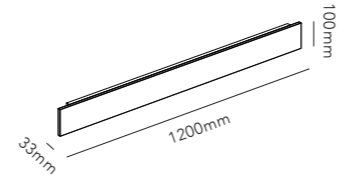

COVER W2

2x30W LED - 230V - IP54 - CRI >90
Lumen - 2020lm

WHITE 3000K	261255
DKK	5.996,- EX VAT / 7.495,- INCL VAT
SEK	9.092,- EX VAT / 11.365,- INCL VAT
EURO	833,- EX VAT