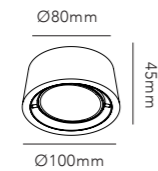

OPTIC OUT 1

6W LED - 230V - IP54 - CRI >90 - Lumen 502lm

TITANIUM* 2700K 270343
ROSE GOLD* 2700K 270342

DKK	1.996,-	EX VAT / 2.495,-	INCL VAT
SEK	3.028,-	EX VAT / 3.785,-	INCL VAT
EURO	277,-	EX VAT	

WHITE** 2700K 270340
BLACK** 2700K 270341

DKK	1.756,-	EX VAT / 2.195,-	INCL VAT
SEK	2.668,-	EX VAT / 3.335,-	INCL VAT
EURO	244,-	EX VAT