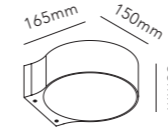

ORBIT

ORBIT WALL

Design: Ronni Gol & Nital Patel

* Anodized surfaces are not recommended for outdoor use. Anodized surfaces may vary ±10%.

ORBIT GARDEN

Design: Ronni Gol & Nital Patel

ORBIT MINI UP/DOWN

2x4W LED - 230V - IP54 - CRI >90
Lumen 720lm (nominal)(3000K) / 720lm (2700K)

BRASS* 2700K	270574
TITANIUM* 2700K	270573
ROSE GOLD* 2700K	270572

DKK	1.836,- EX VAT / 2.295,- INCL VAT
SEK	2.784,- EX VAT / 3.480,- INCL VAT
EURO	255,- EX VAT

WHITE 2700K	270570
BLACK 2700K	270571
WHITE 3000K	268310
BLACK 3000K	268311

DKK	1.596,- EX VAT / 1.995,- INCL VAT
SEK	2.420,- EX VAT / 3.025,- INCL VAT
EURO	222,- EX VAT

ORBIT GARDEN MINI

6W LED - 230V - IP54 - CRI >90
Lumen 540lm (nominal)

BLACK 3000K	268300

DKK	2.396,- EX VAT / 2.995,- INCL VAT
SEK	3.636,- EX VAT / 4.545,- INCL VAT
EURO	333,- EX VAT

ORBIT W1 UP/DOWN

2x8W LED - 230V - IP54 - CRI >90
Lumen 1440lm (nominal)(3000K) / 1440lm (2700K)

BRASS* 2700K	270584
TITANIUM* 2700K	270583
ROSE GOLD* 2700K	270582

DKK	2.396,- EX VAT / 2.995,- INCL VAT
SEK	3.632,- EX VAT / 4.540,- INCL VAT
EURO	333,- EX VAT

WHITE 2700K	270580
BLACK 2700K	270581
WHITE 3000K	268320
BLACK 3000K	268321

DKK	2.156,- EX VAT / 2.695,- INCL VAT
SEK	3.268,- EX VAT / 4.085,- INCL VAT
EURO	299,- EX VAT

ORBIT GARDEN 1

10W LED - 230V - IP54 - CRI >90
Lumen 900lm (nominal)

BLACK 3000K	268301

DKK	3.436,- EX VAT / 4.295,- INCL VAT
SEK	5.212,- EX VAT / 6.515,- INCL VAT
EURO	477,- EX VAT

ORBIT

ORBIT W2 UP/DOWN

2x12W LED - 230V - IP54 - CRI >90
Lumen 2160lm (nominal) (3000K) / 2160lm (2700K)

BRASS* 2700K	270594
TITANIUM* 2700K	270593
ROSE GOLD* 2700K	270592

DKK	3.596,- EX VAT / 4.495,- INCL VAT
SEK	5.452,- EX VAT / 6.815,- INCL VAT
EURO	499,- EX VAT

WHITE 2700K	270590
BLACK 2700K	270591
WHITE 3000K	268330
BLACK 3000K	268331