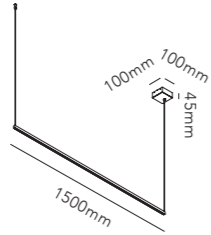

STRIPE C/W / Black
Design: Ronni Gol

STRIPE

STRIPE PENDANT

Design: Ronni Gol

Pendant height up to 4500 mm.

General measurements for both sizes:

Alternative mounting option:

STRIPE S1500