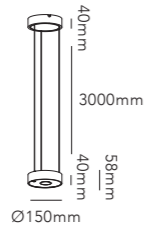

ORBIT PENDANT 1

2X7.5W LED - 220-240V - IP20 - CRI >90
Lumen 900lm