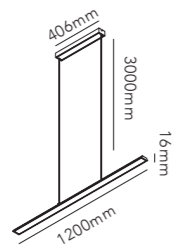

SLIM

SLIM

Design: Ronni Gol

*Anodized surfaces may vary ±10%.

SWITCH TUNE™

SWITCH TUNE gives you the option to choose between 2700K or 3000K before installing the lamp.

Pendant height up to 3000 mm.

SLIM S1200