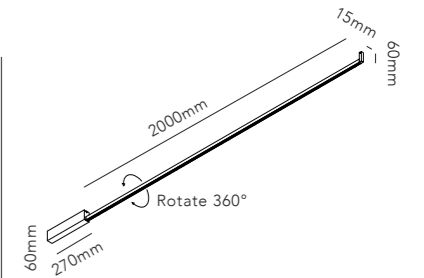

STRIPE C/W S2000

30W LED - 230V - IP20 - CRI >90 - Lumen 2970lm

WHITE 2700K	270670
BLACK 2700K	270671

DKK	3.996,- EX VAT / 4.995,- INCL VAT
SEK	6.060,- EX VAT / 7.575,- INCL VAT
EURO	555,- EX VAT