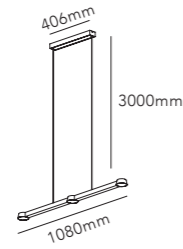

OPTIC LINEAR L1000

3x6W LED - 220-240V - IP20 - CRI >90
Lumen 1260lm

SWITCH TUNE™

TITANIUM* 2700/3000K 270901
ROSE GOLD* 2700/3000K 270902
CARB. BLACK* 2700/3000K 270900

DKK	5.436,-	EX VAT / 6.795,-	INCL VAT
SEK	8.244,-	EX VAT / 10.305,-	INCL VAT
EURO	755,-	EX VAT