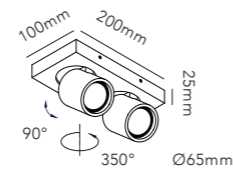

FOCUS 2

NEW

2x6W LED - 230V - IP20 - CRI >90
Lumen 750lm (3000K) / 695lm (2700K)

BRASS* 2700K	270033	NEW
ROSE GOLD* 27000K	270032	NEW
BRASS* 3000K	261628	NEW
ROSE GOLD* 3000K	261627	NEW

DKK	2.396,-	EX VAT / 2.995,-	INCL VAT
SEK	3.632,-	EX VAT / 4.540,-	INCL VAT
EURO	333,-	EX VAT	

WHITE 2700K	270030
BLACK 2700K	270031
WHITE 3000K	261608
BLACK 3000K	261609

DKK	1.996,-	EX VAT / 2.495,-	INCL VAT
SEK	3.028,-	EX VAT / 3.785,-	INCL VAT
EURO	277,-	EX VAT