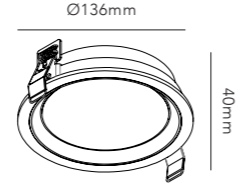

OPTIC IN 1+

10W LED - 230V - IP54 - CRI >90
Lumen 900lm (nominal)

WHITE 2700K	270330
BLACK 2700K	270331
DKK	1.996,- EX VAT / 2.495,- INCL VAT
SEK	3.028,- EX VAT / 3.785,- INCL VAT
EURO	277,- EX VAT

OPTIC IN 1+

124mm

OPTIC IN / White
Design: Nital Patel