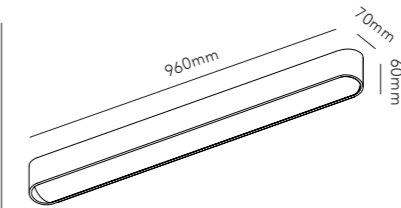

AURA W4

32W LED - 220-240V - IP20 - CRI >90
Lumen 3520lm (nominal)

SWITCH TUNE™

WHITE 2700/3000K	281090

DKK	4.796,- EX VAT / 5.995,- INCL VAT
SEK	7.268,- EX VAT / 9.085,- INCL VAT
EURO	666,- EX VAT

All AURA WALL lamps are spaced 10 cm from the wall