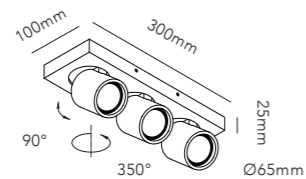

FOCUS 3

3x6W LED - 230V - IP20 - CRI >90
Lumen 1125lm

WHITE 3000K	261614
BLACK 3000K	261615

DKK	2.796,-	EX VAT / 3.495,-	INCL VAT
SEK	4.240,-	EX VAT / 5.300,-	INCL VAT
EURO	388,-	EX VAT