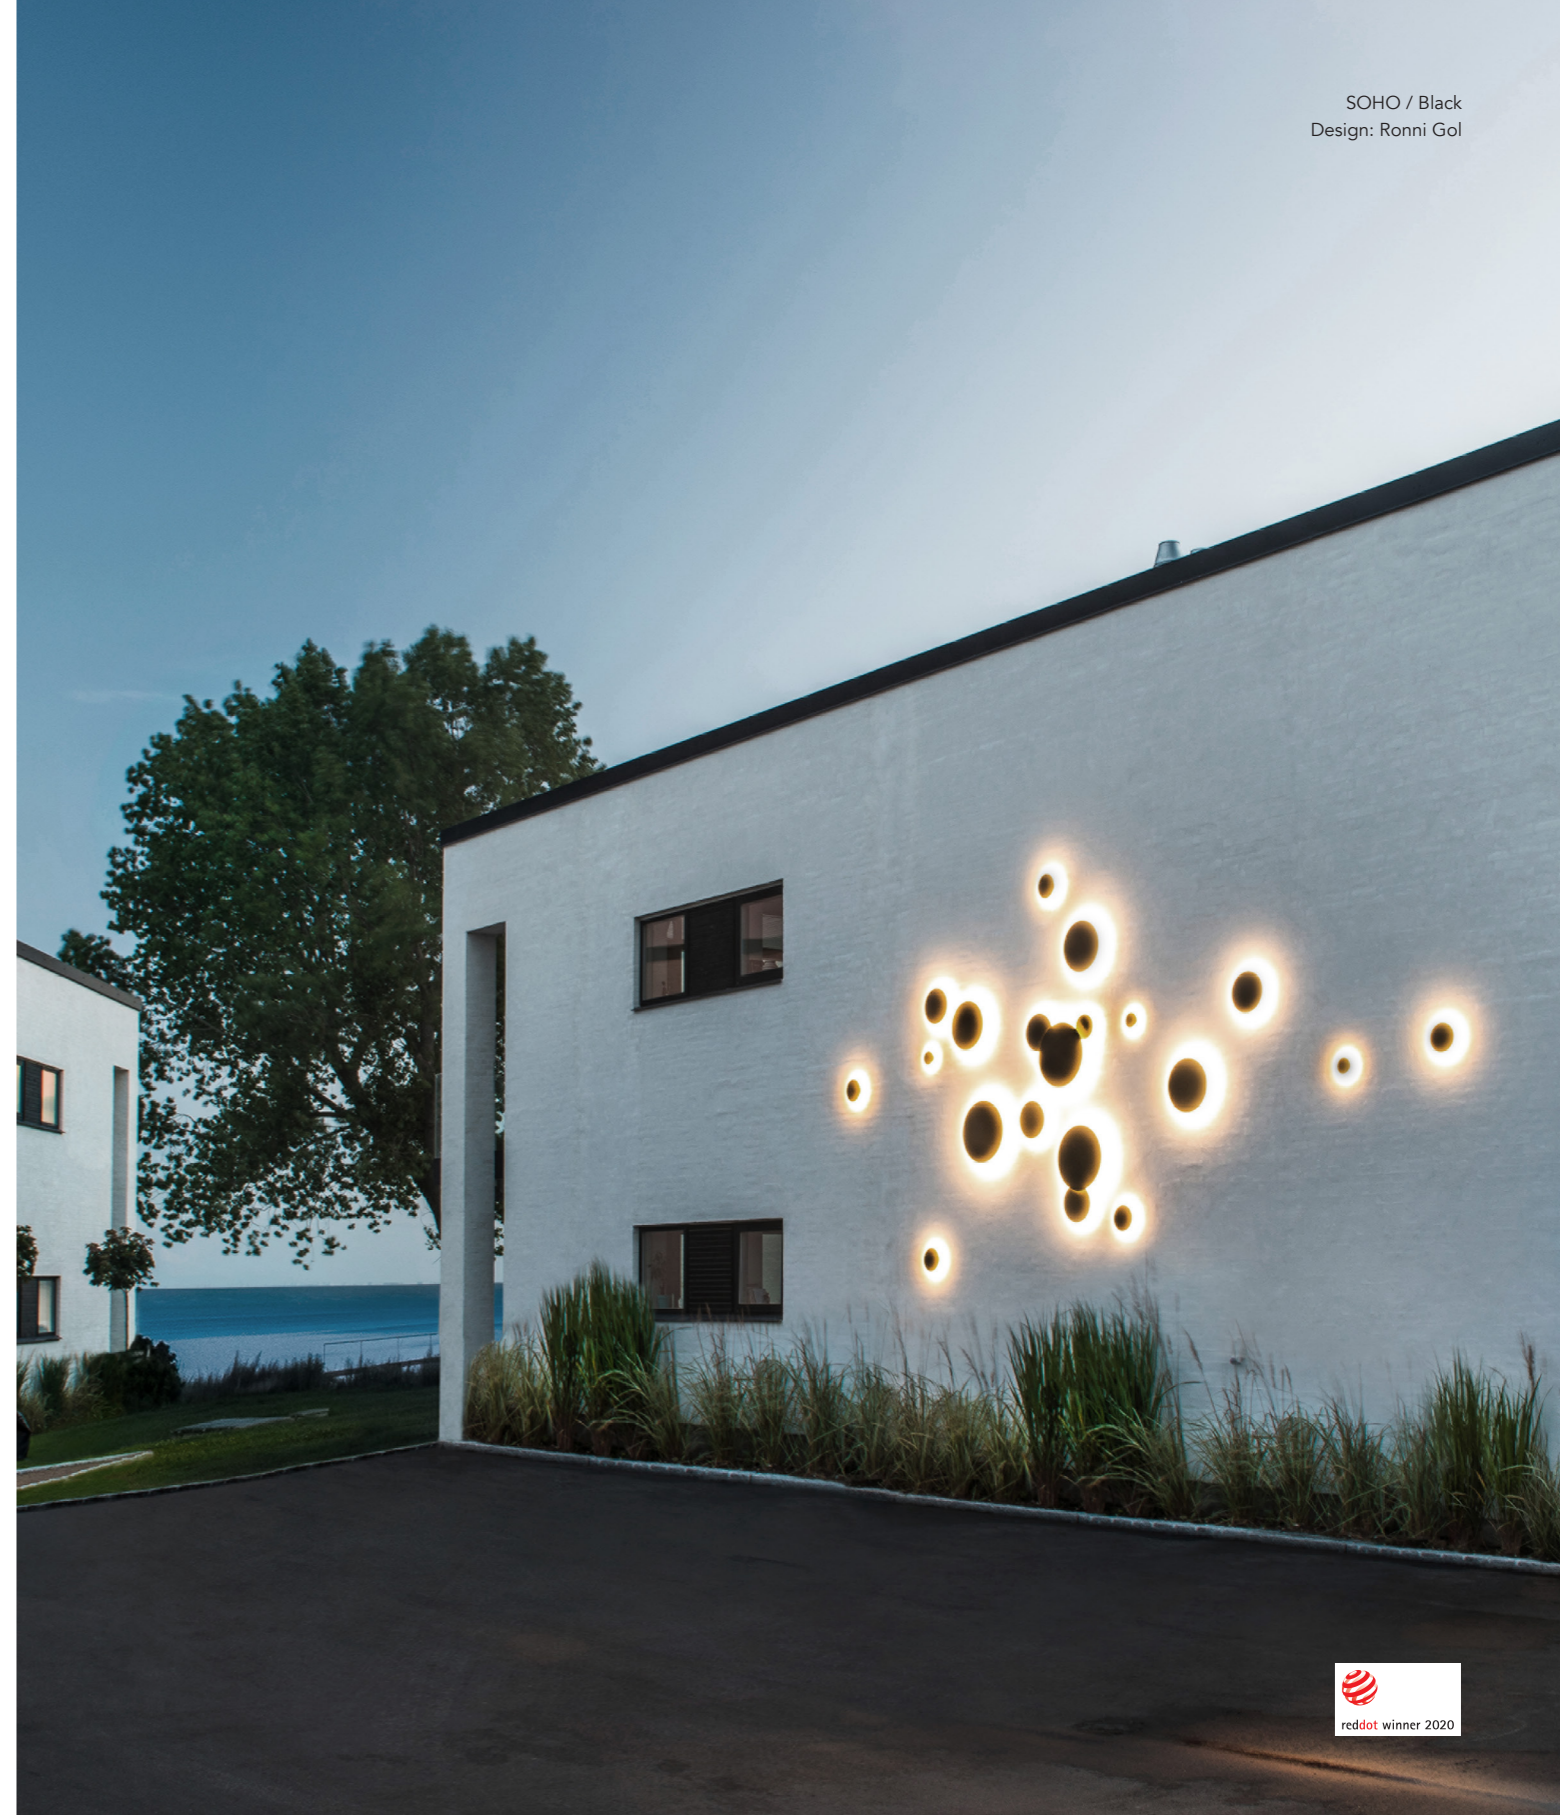

Create dynamic movements or calm uniformity by combining different sizes and colours of the SOHO collection.

There are no creative limits with the award-winning SOHO lamp. SOHO is a wall-mounted LED lighting system, based on recessed round tiles that can be placed creatively on the wall in every imaginable pattern.

The collection is a perfect mood setter, allowing you to freely create visual presence in the design of a room.