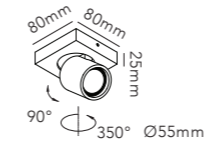

FOCUS

FOCUS MINI 1

NEW

4W LED - 230V - IP20 - CRI >90
Lumen 270lm (3000K) / 251lm (2700K)

BRASS* 2700K	270043	NEW
ROSE GOLD* 27000K	270042	NEW
BRASS* 3000K	261631	NEW
ROSE GOLD* 3000K	261630	NEW

DKK	1.196,-	EX VAT / 1.495,-	INCL VAT
SEK	1.816,-	EX VAT / 2.270,-	INCL VAT
EURO	166,-	EX VAT	

WHITE 2700K	270040
BLACK 2700K	270041
WHITE 3000K	261600
BLACK 3000K	261601

DKK	1.036,-	EX VAT / 1.295,-	INCL VAT
SEK	1.572,-	EX VAT / 1.965,-	INCL VAT
EURO	144,-	EX VAT