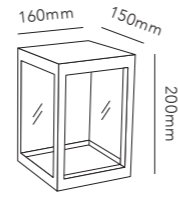

LANTERN W2

12W LED - 230V - IP54 - CRI >90
Lumen 1080lm (nominal)

BLACK 3000K	257517
DKK	3.596,- EX VAT / 4.495,- INCL VAT
SEK	5.452,- EX VAT / 6.815,- INCL VAT
EURO	499,- EX VAT