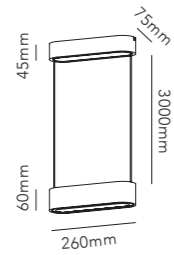

AURA S1

2x10W LED - 220-240V - IP20 - CRI >90
Lumen 1000lm

TITANIUM* 2700-5000K	270471
ROSE GOLD* 2700-5000K	270470

DKK	7.196,- EX VAT / 8.995,- INCL VAT
SEK	10.904,- EX VAT / 13.630,- INCL VAT
EURO	999,- EX VAT

AURA S1 / Rose Gold
Design: Nital Patel