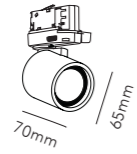

FOCUS TRACK 3-PHASE

6W LED - 230V - IP20 - CRI >90 - Lumen 355lm

WHITE 3000K	261652
BLACK 3000K	261653
DKK	1.436,- EX VAT / 1.795,- INCL VAT
SEK	2.180,- EX VAT / 2.725,- INCL VAT
EURO	199,- EX VAT