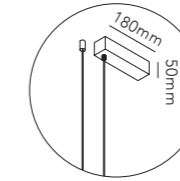

General measurements for all SPIRIT S sizes