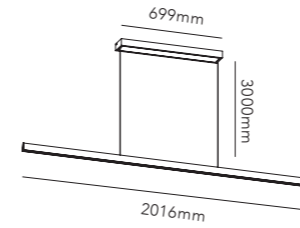

EDGE

EDGE LINEAR S2000

22W+44W LED - 220-240V - IP20 - CRI >90
Lumen 3600lm

BRASS* 2700-5000K	270566
TITANIUM* 2700-5000K	270564
ROSE GOLD* 2700-5000K	270565
CARB. BLACK* 2700-5000K	270567

DKK	11.196,- EX VAT / 13.995,- INCL VAT
SEK	16.968,- EX VAT / 21.210,- INCL VAT
EURO	1.555,- EX VAT

General info about all EDGE ROUND sizes:
- Pendant height up to 3000mm

1. EDGE ROUND is dimmable with
2. Integrated LIGHT-POINT SMART TUNE Powered by Casambi
   - Integrated touchless sensor
   - External Casambi compatible switches

This product cannot be controlled by external trailing-edge dimmer.