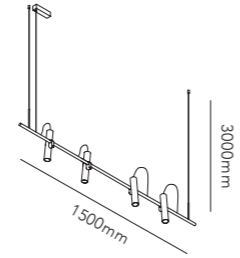

SPIRIT S1500

4x5W LED - 230V - IP20 - CRI >90 - Lumen 2200lm

TITANIUM/BLACK* 2700K	270624
ROSE GOLD/BLACK* 2700K	270620
DKK	4.796,- EX VAT / 5.995,- INCL VAT
SEK	7.268,- EX VAT / 9.085,- INCL VAT
EURO	666,- EX VAT