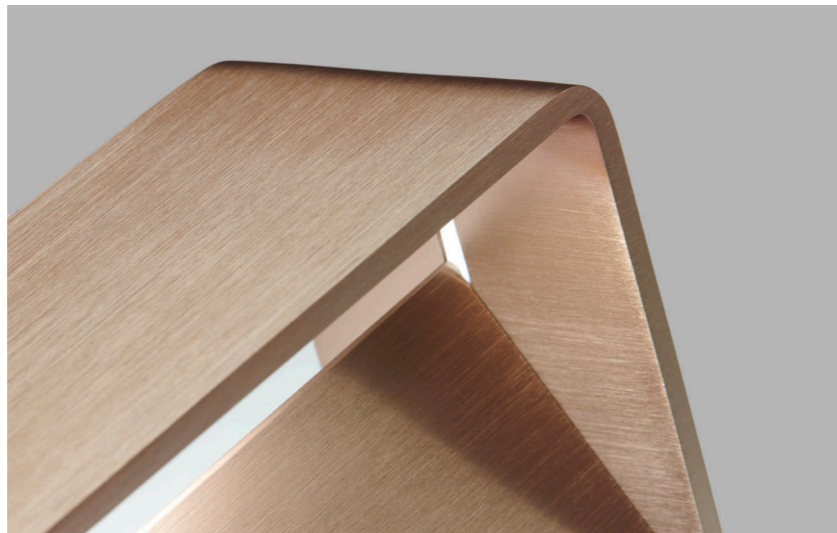

MOOD 4 / White
Design: Ronni Gol