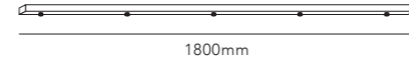

CEILING BASE L1800 5 PENDANTS

WHITE	280543
BLACK	280544
DKK	3.756,- EX VAT / 4.695,- INCL VAT
SEK	5.692,- EX VAT / 7.115,- INCL VAT
EURO	522,- EX VAT