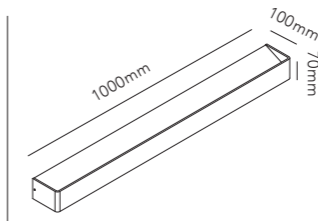

MOOD 4

25W LED - 230V - IP20 - CRI >90 - Lumen 2235lm

WHITE 3000K	261075
DKK	3.436,- EX VAT / 4.295,- INCL VAT
SEK	5.212,- EX VAT / 6.515,- INCL VAT
EURO	477,- EX VAT