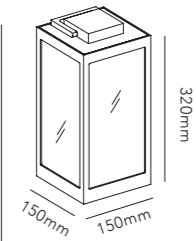

LANTERN T2

8W LED - 230V - IP54 - CRI >90
Battery time: 5-15 hrs.

WHITE 2700K	270440
DKK	2.876,- EX VAT / 3.595,- INCL VAT
SEK	4.364,- EX VAT / 5.455,- INCL VAT
EURO	399,- EX VAT