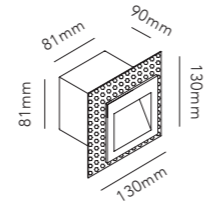

Mounting box for DELI 1 is included.