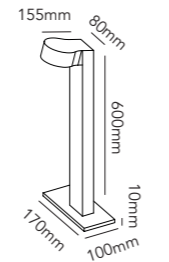

ORBIT W1 UP/DOWN

2x8W LED - 230V - IP54 - CRI >90
Lumen 1440lm (nominal)(3000K) / 1440lm (2700K)

BRASS* 2700K	270584
TITANIUM* 2700K	270583
ROSE GOLD* 2700K	270582

DKK	2.396,- EX VAT / 2.995,- INCL VAT
SEK	3.632,- EX VAT / 4.540,- INCL VAT
EURO	333,- EX VAT

WHITE 2700K	270580
BLACK 2700K	270581
WHITE 3000K	268320
BLACK 3000K	268321

DKK	2.156,- EX VAT / 2.695,- INCL VAT
SEK	3.268,- EX VAT / 4.085,- INCL VAT
EURO	299,- EX VAT