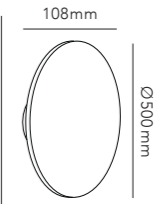

SOHO W5

18W LED - 230V - IP54 - CRI >90
Lumen 1830lm (3000K) / 1702lm (2700K)

SWITCH TUNE™

BRASS* 2700/3000K	270188
TITANIUM* 2700/3000K	270187
ROSE GOLD* 2700/3000K	270186

DKK	5.836,- EX VAT / 7.295,- INCL VAT
SEK	8.844,- EX VAT / 11.055,- INCL VAT
EURO	811,- EX VAT

WHITE 2700/3000K	270184
BLACK 2700/3000K	270183
GOLD* 2700/3000K	270185

DKK	4.796,- EX VAT / 5.995,- INCL VAT
SEK	7.268,- EX VAT / 9.085,- INCL VAT
EURO	666,- EX VAT