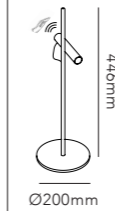

SPIRIT T1

5W LED - 230V - IP20 - CRI >90 - Lumen 550lm