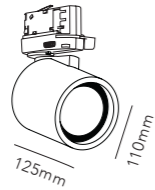

FOCUS PRO TRACK 3-PHASE

20W LED - 230V - IP20 - CRI >90
Lumen 1800lm (nominal)

BLACK 3000K	261657
DKK	1.836,- EX VAT / 2.295,- INCL VAT
SEK	2.788,- EX VAT / 3.485,- INCL VAT
EURO	255,- EX VAT