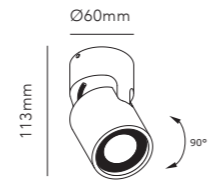

TIP 2

6W LED - 230V - IP54 - CRI >90 - Lumen 380lm

WHITE 3000K	258915
DKK	1.196,- EX VAT / 1.495,- INCL VAT
SEK	1.820,- EX VAT / 2.275,- INCL VAT
EURO	166,- EX VAT

TIP / White
Design: Ronni Gol