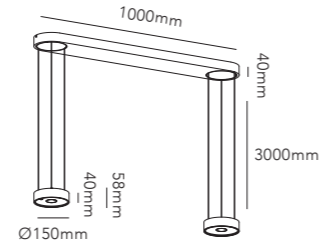

This product cannot be controlled by external trailing-edge dimmer.

Pendant height up to 3000m.

ORBIT PENDANT 1

2X7.5W LED - 220-240V - IP20 - CRI >90
Lumen 900lm

ROSE GOLD* 2700-5000K 270734

DKK	6.796,-	EX VAT /	8.495,-	INCL VAT
SEK	10.300,-	EX VAT /	12.875,-	INCL VAT
EURO	944,-	EX VAT		