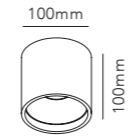

SOLO 2

10W LED - 230V - IP54 - CRI >90
Lumen 900lm (3000K) / 837lm (2700K)

BRASS* 2700K	270194
TITANIUM* 2700K	270193
ROSE GOLD* 2700K	270192

DKK	1.756,- EX VAT / 2.195,- INCL VAT
SEK	2.664,- EX VAT / 3.330,- INCL VAT
EURO	244,- EX VAT

WHITE 2700K	270190
BLACK/WHITE 2700K	270191
WHITE 3000K	259020
BLACK/WHITE 3000K	259021

DKK	1.596,- EX VAT / 1.995,- INCL VAT
SEK	2.420,- EX VAT / 3.025,- INCL VAT
EURO	222,- EX VAT

SOLO / Rose Gold
Design: Ronni Gol