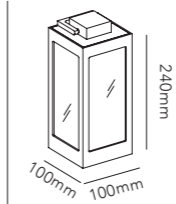

LANTERN T1

6W LED - 230V - IP54 - CRI >90
Battery time: 4-12 hrs.

WHITE 2700K	270430
BLACK 2700K	270431
DKK	2.076,- EX VAT / 2.595,- INCL VAT
SEK	3.148,- EX VAT / 3.935,- INCL VAT
EURO	288,- EX VAT