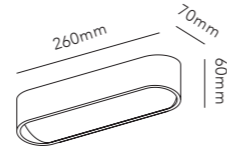

AURA W2

15W LED - 220-240V - IP20 - CRI >90
Lumen 1540lm (nominal)

SWITCH TUNE™

BRASS* 2700/3000K	270974
TITANIUM* 2700/3000K	270973
ROSE GOLD* 2700/3000K	270972

DKK	2.556,- EX VAT / 3.195,- INCL VAT
SEK	3.876,- EX VAT / 4.845,- INCL VAT
EURO	355,- EX VAT

WHITE 2700/3000K	270970
BLACK 2700/3000K	270971

DKK	2.236,- EX VAT / 2.795,- INCL VAT
SEK	3.388,- EX VAT / 4.235,- INCL VAT
EURO	311,- EX VAT