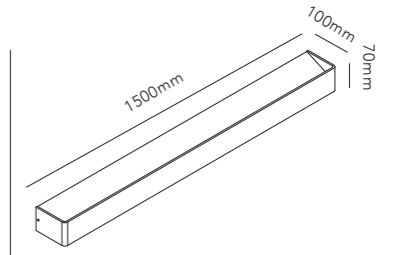

MOOD 5

32W LED - 230V - IP20 - CRI >90 - Lumen 3050lm

WHITE 3000K	261107
DKK	4.236,- EX VAT / 5.295,- INCL VAT
SEK	6.420,- EX VAT / 8.025,- INCL VAT
EURO	588,- EX VAT