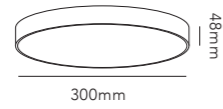

SUSPENSION KIT

Design: LP Design Team

SURFACE 300

20W LED - 230V - IP54 - CRI >90 - Lumen 1185lm

WHITE 3000K	257700
BLACK 3000K	257701
DKK	3.196,- EX VAT / 3.995,- INCL VAT
SEK	4.844,- EX VAT / 6.055,- INCL VAT
EURO	444,- EX VAT