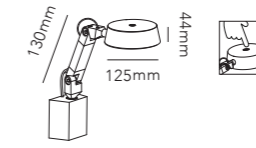

DARK

DARK WALL

Design: Nital Patel

*Anodized surfaces may vary ±10%.

DARK W1

15W LED - 220-240V - IP20 - CRI >90
Lumen 1050lm (nominal)

BRASS* 3000K	271154
TITANIUM* 3000K	271153
ROSE GOLD* 3000K	271152
CARB. BLACK* 3000K	271151