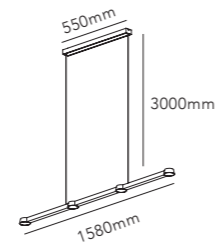

OPTIC LINEAR L1500

4x6W LED - 220-240V - IP20 - CRI >90
Lumen 1500lm

SWITCH TUNE™

TITANIUM* 2700/3000K 270911
ROSE GOLD* 2700/3000K 270912
CARB. BLACK* 2700/3000K 270910

DKK	6.796,-	EX VAT / 8.495,-	INCL VAT
SEK	10.300,-	EX VAT / 12.875,-	INCL VAT
EURO	944,-	EX VAT