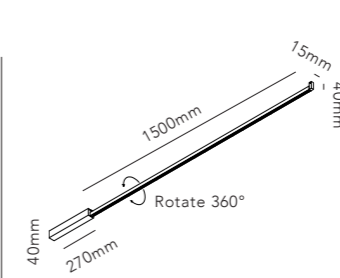

STRIPE

STRIPE CEILING/WALL

Design: Ronni Gol

STRIPE C/W S1500

25W LED - 230V - IP20 - CRI >90 - Lumen 2700lm

WHITE 2700K	270660
BLACK 2700K	270661

DKK	3.516,- EX VAT / 4.395,- INCL VAT
SEK	5.332,- EX VAT / 6.665,- INCL VAT
EURO	488,- EX VAT