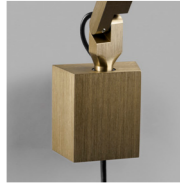

DARK

DARK ACCESSORIES

Design: Nital Patel

*Anodized surfaces may vary ±10%.

Ø180mm

DARK BASE FOR T1

WHITE 2700K	271160
BLACK 2700K	271161

DKK	1.036,- EX VAT / 1.295,- INCL VAT
SEK	1.572,- EX VAT / 1.965,- INCL VAT
EURO	144,- EX VAT

DARK CLAMP FOR T1+T2

BLACK	271171
WHITE	271170

DKK	316,- EX VAT / 395,- INCL VAT
SEK	484,- EX VAT / 605,- INCL VAT
EURO	44,- EX VAT

Ø210mm

DARK BASE FOR T2

WHITE 2700K	271162
BLACK 2700K	271163

DKK	1.196,- EX VAT / 1.495,- INCL VAT
SEK	1.820,- EX VAT / 2.275,- INCL VAT
EURO	166,- EX VAT

DARK WALL MOUNT

BRASS*	271184
TITANIUM*	271183
ROSE GOLD*	271182
CARB. BLACK*	271181

DKK	796,- EX VAT / 995,- INCL VAT
SEK	1.212,- EX VAT / 1.515,- INCL VAT
EURO	111,- EX VAT

WHITE 3000K	271180

DKK	716,- EX VAT / 895,- INCL VAT
SEK	1.084,- EX VAT / 1.355,- INCL VAT
EURO	100,- EX VAT

DARK T1 / White
DARK T2 / Carbon Black
DARK F1 / Brass
Design: Nital Patel