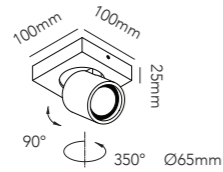

FOCUS 1

NEW

6W LED - 230V - IP20 - CRI >90
Lumen 375lm (3000K) / 349lm (2700K)

BRASS* 2700K	270023	NEW
ROSE GOLD* 27000K	270022	NEW
BRASS* 3000K	261625	NEW
ROSE GOLD* 3000K	261624	NEW

DKK	1.356,-	EX VAT / 1.695,-	INCL VAT
SEK	2.056,-	EX VAT / 2.570,-	INCL VAT
EURO	188,-	EX VAT	

WHITE 2700K	270020
BLACK 2700K	270021
WHITE 3000K	261602
BLACK 3000K	261603

DKK	1.196,-	EX VAT / 1.495,-	INCL VAT
SEK	1.816,-	EX VAT / 2.270,-	INCL VAT
EURO	166,-	EX VAT