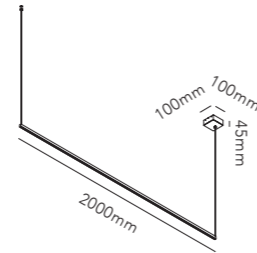

STRIPE S2000

36W LED - 230V - IP20 - CRI >90
Lumen 2970lm (nominal)

WHITE 2700K	270370
BLACK 2700K	270371

DKK	4.316,- EX VAT / 5.395,- INCL VAT
SEK	6.540,- EX VAT / 8.175,- INCL VAT
EURO	599,- EX VAT