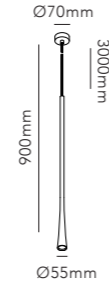

DROP

DROP

Design: Ronni Gol

*Anodized surfaces may vary ±10%.

See additional ceiling bases on page 252.

DROP S1

6W LED - 230V - IP20 - CRI >90 - Lumen 540lm

BRASS* 2700K	270484
TITANIUM* 2700K	270483
ROSE GOLD* 2700K	270482

DKK	2.156,- EX VAT / 2.695,- INCL VAT
SEK	3.268,- EX VAT / 4.085,- INCL VAT
EURO	299,- EX VAT

BLACK 3000K	280261
GOLD 3000K	280263

DKK	1.836,- EX VAT / 2.295,- INCL VAT
SEK	2.788,- EX VAT / 3.485,- INCL VAT
EURO	255,- EX VAT

DROP S2

6W LED - 230V - IP20 - CRI >90 - Lumen 540lm

BRASS* 2700K	270494
TITANIUM* 2700K	270493
ROSE GOLD* 2700K	270492

DKK	2.396,- EX VAT / 2.995,- INCL VAT
SEK	3.636,- EX VAT / 4.545,- INCL VAT
EURO	333,- EX VAT

BLACK 3000K	280265
GOLD 3000K	280267

DKK	2.076,- EX VAT / 2.595,- INCL VAT
SEK	3.148,- EX VAT / 3.935,- INCL VAT
EURO	288,- EX VAT

DROP / Rose Gold
Design: Ronni Gol