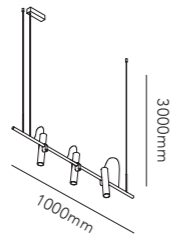

SPIRIT

SPIRIT S

Design: Ronni Gol

*Anodized surfaces may vary ±10%.
Pendant height up to 3 m.

SPIRIT FLOOR

Design: Ronni Gol

*Anodized surfaces may vary ±10%.

Dimmable with
- Integrated touchless sensor