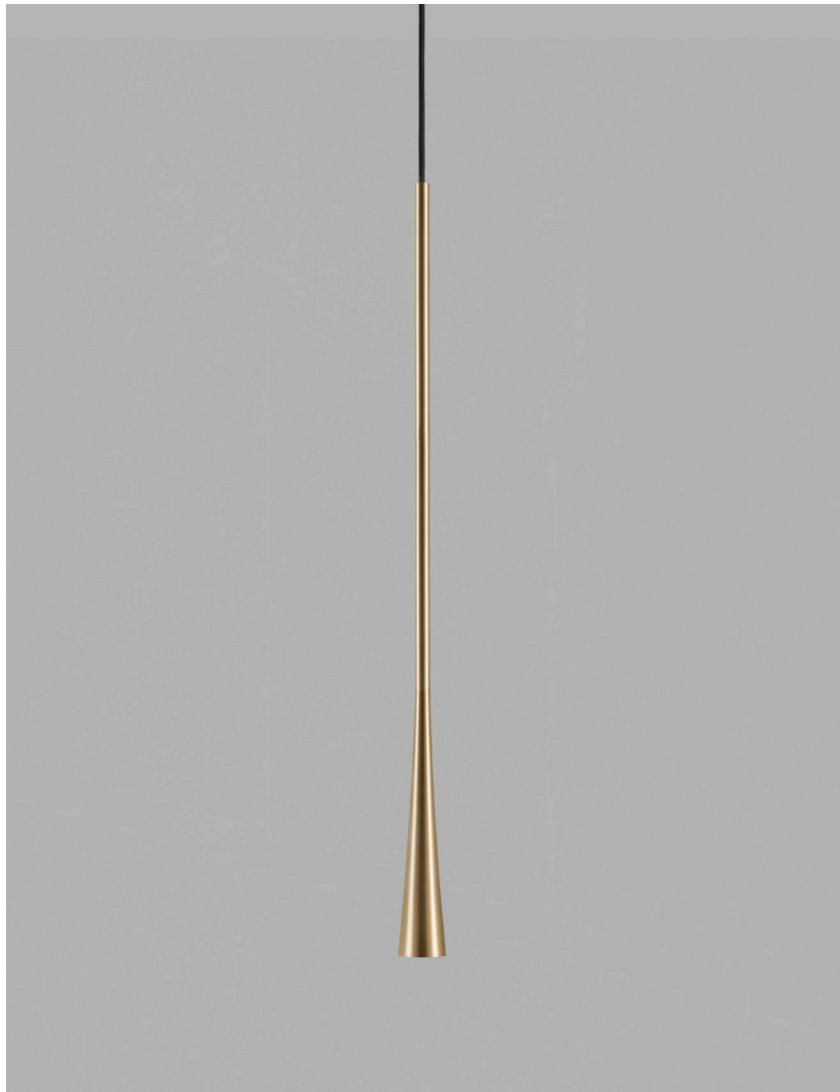

WHITE 3000K	260880
BLACK 3000K	260881

DKK	1.356,- EX VAT / 1.695,- INCL VAT
SEK	2.060,- EX VAT / 2.575,- INCL VAT
EURO	188,- EX VAT

Mounting box for DELI 1 is included.

A single drop or a striking chandelier? — DROP is a slim and elegant ceiling pendant, a name that is derived from the shape of falling drops. Group a cluster of DROP pendants to create a striking chandelier for an aesthetic decor.