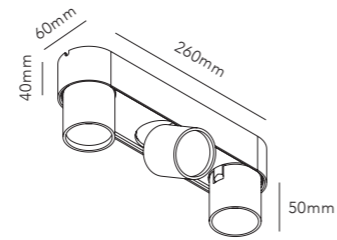

AURA

AURA CEILING

Design: Nital Patel

*Anodized surfaces may vary ±10%.

SWITCH TUNE™

SWITCH TUNE gives you the option to choose between 2700K or 3000K before installing the lamp.

AURA C2

2x7W LED - 220-240V - IP20 - CRI >90
Lumen 1540lm (nominal)

SWITCH TUNE™

BRASS* 2700/3000K	270994
TITANIUM* 2700/3000K	270993
ROSE GOLD* 2700/3000K	270992
CARB. BLACK* 2700/3000K	270991

DKK	2.796,- EX VAT / 3.495,- INCL VAT
SEK	4.240,- EX VAT / 5.300,- INCL VAT
EURO	388,- EX VAT

WHITE 2700/3000K	270990

DKK	2.396,- EX VAT / 2.995,- INCL VAT
SEK	3.632,- EX VAT / 4.540,- INCL VAT
EURO	333,- EX VAT

AURA C3

3x7W LED - 220-240V - IP20 - CRI >90
Lumen 2310lm (nominal)

SWITCH TUNE™

BRASS* 2700/3000K	270999
TITANIUM* 2700/3000K	270998
ROSE GOLD* 2700/3000K	270997
CARB. BLACK* 2700/3000K	270996

DKK	3.756,- EX VAT / 4.695,- INCL VAT
SEK	5.692,- EX VAT / 7.115,- INCL VAT
EURO	522,- EX VAT

WHITE 2700/3000K	270995

DKK	3.196,- EX VAT / 3.995,- INCL VAT
SEK	4.844,- EX VAT / 6.055,- INCL VAT
EURO	444,- EX VAT

AURA C3 / Brass
Design: Nital Patel