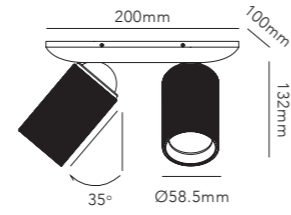

RAW 2

2x6W LED - 230V - IP54 - CRI >90 - Lumen 1050lm

BRASS* 3000K	270959
TITANIUM* 3000K	270958
ROSE GOLD* 3000K	270957
CARB. BLACK* 3000K	270956

DKK	3.036,- EX VAT / 3.795,- INCL VAT
SEK	4.604,- EX VAT / 5.755,- INCL VAT
EURO	422,- EX VAT

RAW 2 / Carbon Black
Design: Nital Patel