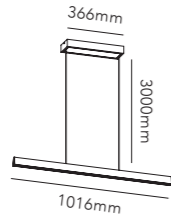

Design: Nital Patel

*Anodized surfaces may vary ±10%.

EDGE ROUND

Design: Nital Patel

*Anodized surfaces may vary ±10%.

EDGE LINEAR S1000

10W+20W LED - 220-240V - IP20 - CRI >90
Lumen 1800lm

BRASS* 2700-5000K	270553
TITANIUM* 2700-5000K	270554
ROSE GOLD* 2700-5000K	270555
CARB. BLACK* 2700-5000K	270550