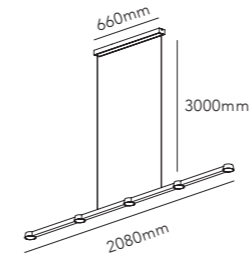

OPTIC

OPTIC LINEAR L2000

5x6W LED - 220-240V - IP20 - CRI >90
Lumen 1980lm

SWITCH TUNE™

TITANIUM* 2700/3000K 270921
ROSE GOLD* 2700/3000K 270922
CARB. BLACK* 2700/3000K 270920

DKK	7.996,-	EX VAT / 9.995,-	INCL VAT
SEK	12.116,-	EX VAT / 15.145,-	INCL VAT
EURO	1.111,-	EX VAT