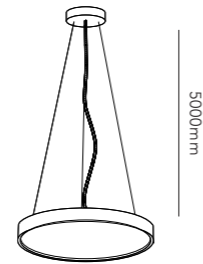

SURFACE

SURFACE

Design: LP Design Team

SUSPENSION KIT

Design: LP Design Team

SURFACE 300

20W LED - 230V - IP54 - CRI >90 - Lumen 1185lm

WHITE 3000K	257700
BLACK 3000K	257701
DKK	3.196,- EX VAT / 3.995,- INCL VAT
SEK	4.844,- EX VAT / 6.055,- INCL VAT
EURO	444,- EX VAT

SUSPENSION KIT 2M

Prices are only for the suspension part.

WHITE	257715
BLACK	257716
DKK	396,- EX VAT / 495,- INCL VAT
SEK	604,- EX VAT / 755,- INCL VAT
EURO	55,- EX VAT

SURFACE 500

32W LED - 230V - IP54 - CRI >90 - Lumen 2660lm

WHITE 3000K	257705
BLACK 3000K	257706
DKK	5.516,- EX VAT / 6.895,- INCL VAT
SEK	8.360,- EX VAT / 10.450,- INCL VAT
EURO	766,- EX VAT

SUSPENSION KIT 5M

Prices are only for the suspension part.

WHITE	257717
BLACK	257718
DKK	476,- EX VAT / 595,- INCL VAT
SEK	724,- EX VAT / 905,- INCL VAT
EURO	66,- EX VAT

SURFACE / SUSPENSION KIT / White
Design: LP Design Team