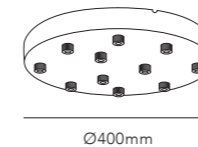

CEILING BASE

CEILING BASE Ø400 11 PENDANTS

WHITE	280536
BLACK	280537
DKK	2.796,- EX VAT / 3.495,- INCL VAT
SEK	4.244,- EX VAT / 5.305,- INCL VAT
EURO	388,- EX VAT