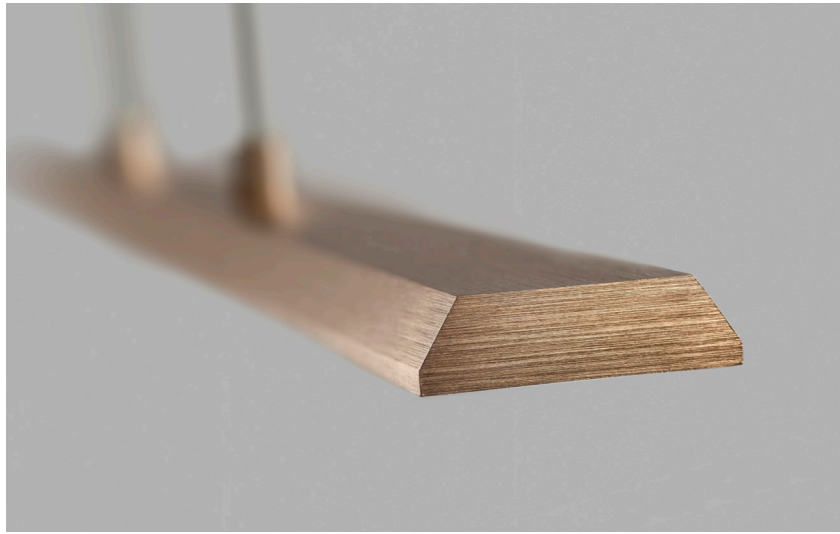

SLIM / Rose Gold
Design: Ronni Gol