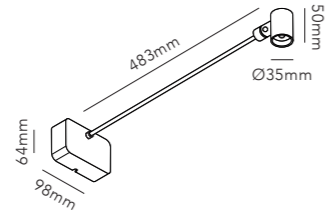

FOCUS GALLERY

4.5W LED - 220-240V - IP20 - CRI >90
Lumen 450lm (nominal)

WHITE 3000K	261670
BLACK 3000K	261671

DKK	1.436,- EX VAT / 1.795,- INCL VAT
SEK	2.180,- EX VAT / 2.725,- INCL VAT
EURO	199,- EX VAT