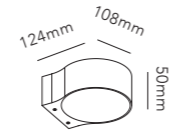

ORBIT

ORBIT WALL

Design: Ronni Gol & Nital Patel

* Anodized surfaces are not recommended for outdoor use. Anodized surfaces may vary ±10%.

ORBIT GARDEN

Design: Ronni Gol & Nital Patel

ORBIT MINI UP/DOWN

2x4W LED - 230V - IP54 - CRI >90
Lumen 720lm (nominal)(3000K) / 720lm (2700K)

BRASS* 2700K	270574
TITANIUM* 2700K	270573
ROSE GOLD* 2700K	270572

DKK	1.836,- EX VAT / 2.295,- INCL VAT
SEK	2.784,- EX VAT / 3.480,- INCL VAT
EURO	255,- EX VAT

WHITE 2700K	270570
BLACK 2700K	270571
WHITE 3000K	268310
BLACK 3000K	268311

DKK	1.596,- EX VAT / 1.995,- INCL VAT
SEK	2.420,- EX VAT / 3.025,- INCL VAT
EURO	222,- EX VAT

ORBIT GARDEN MINI

6W LED - 230V - IP54 - CRI >90
Lumen 540lm (nominal)

BLACK 3000K	268300

DKK	2.396,- EX VAT / 2.995,- INCL VAT
SEK	3.636,- EX VAT / 4.545,- INCL VAT
EURO	333,- EX VAT

ORBIT W1 UP/DOWN

2x8W LED - 230V - IP54 - CRI >90
Lumen 1440lm (nominal)(3000K) / 1440lm (2700K)

BRASS* 2700K	270584
TITANIUM* 2700K	270583
ROSE GOLD* 2700K	270582

DKK	2.396,- EX VAT / 2.995,- INCL VAT
SEK	3.632,- EX VAT / 4.540,- INCL VAT
EURO	333,- EX VAT

WHITE 2700K	270580
BLACK 2700K	270581
WHITE 3000K	268320
BLACK 3000K	268321

DKK	2.156,- EX VAT / 2.695,- INCL VAT
SEK	3.268,- EX VAT / 4.085,- INCL VAT
EURO	299,- EX VAT

ORBIT GARDEN 1

10W LED - 230V - IP54 - CRI >90
Lumen 900lm (nominal)

BLACK 3000K	268301

DKK	3.436,- EX VAT / 4.295,- INCL VAT
SEK	5.212,- EX VAT / 6.515,- INCL VAT
EURO	477,- EX VAT

ORBIT

ORBIT W2 UP/DOWN

2x12W LED - 230V - IP54 - CRI >90
Lumen 2160lm (nominal) (3000K) / 2160lm (2700K)

BRASS* 2700K	270594
TITANIUM* 2700K	270593
ROSE GOLD* 2700K	270592

DKK	3.596,- EX VAT / 4.495,- INCL VAT
SEK	5.452,- EX VAT / 6.815,- INCL VAT
EURO	499,- EX VAT

WHITE 2700K	270590
BLACK 2700K	270591
WHITE 3000K	268330
BLACK 3000K	268331