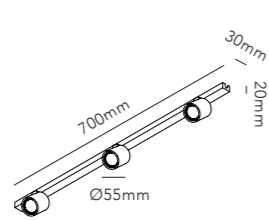

FOCUS MINI L700

NEW

3x4W LED - 230V - IP20 - CRI >90
Lumen 810lm (3000K) / 753lm (2700K)

BRASS* 2700K	270073	NEW
ROSE GOLD* 27000K	270072	NEW
BRASS* 3000K	261637	NEW
ROSE GOLD* 3000K	261636	NEW

DKK	2.956,- EX VAT / 3.695,- INCL VAT
SEK	4.480,- EX VAT / 5.600,- INCL VAT
EURO	411,- EX VAT

WHITE 2700K	270260
BLACK 2700K	270261
WHITE 3000K	261640
BLACK 3000K	261641

DKK	2.556,- EX VAT / 3.195,- INCL VAT
SEK	3.876,- EX VAT / 4.845,- INCL VAT
EURO	355,- EX VAT