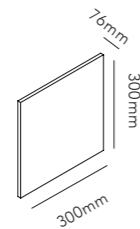

NOHO W3

9W LED - 230V - IP54 - CRI >90 - Lumen 670lm

WHITE 3000K	256408
DKK	3.116,- EX VAT / 3.895,- INCL VAT
SEK	4.724,- EX VAT / 5.905,- INCL VAT
EURO	433,- EX VAT