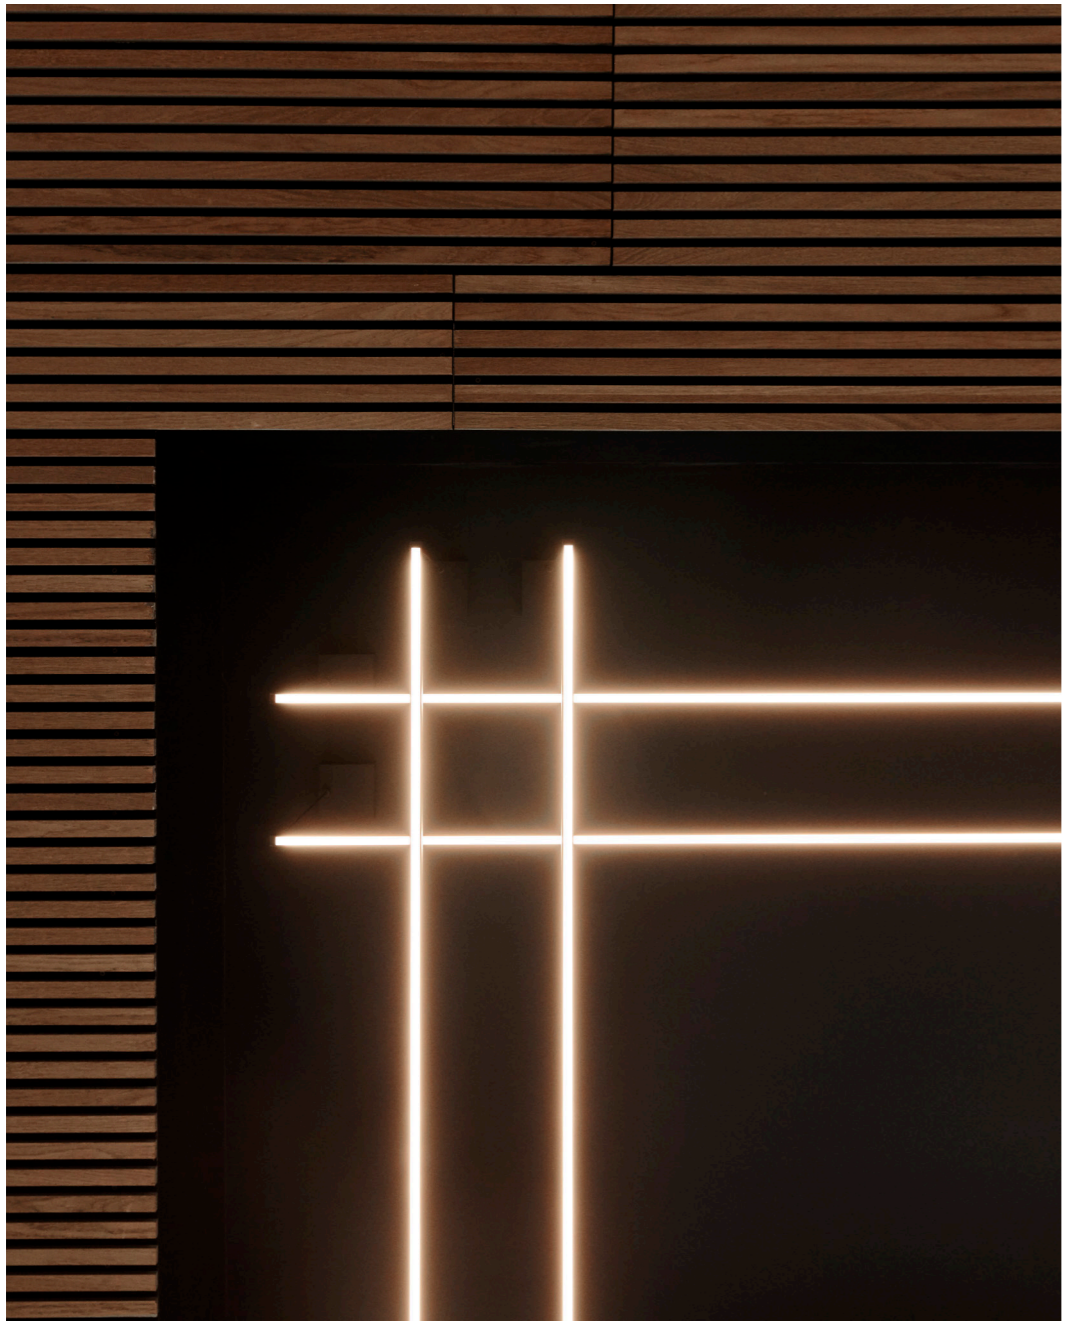

STRIPE S2000 / Black
Design: Ronni Gol

LIGHT-POINT.COM