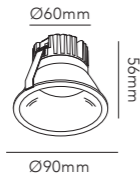

CURVE

CURVE

Design: Ronni Gol

*Anodized surfaces are not recommended for outdoor use. Anodized surfaces may vary ±10%.

SWITCH TUNE™

SWITCH TUNE gives you the option to choose between 2700K or 3000K before installing the lamp.

CURVE II Ø90

8W LED - 220-240V - IP54 - CRI >90 - Lumen 780lm

SWITCH TUNE™

BRASS* 2700/3000K	270944
TITANIUM* 2700/3000K	270943
ROSE GOLD* 2700/3000K	270942
CARB. BLACK* 2700/3000K	270941

DKK	1.196,- EX VAT / 1.495,- INCL VAT
SEK	1.820,- EX VAT / 2.275,- INCL VAT
EURO	166,- EX VAT

WHITE 2700/3000K	270940

DKK	1.116,- EX VAT / 1.395,- INCL VAT
SEK	1.692,- EX VAT / 2.115,- INCL VAT
EURO	155,- EX VAT

CURVE II Ø90

80mm

CURVE II Ø110

15W LED - 220-240V - IP54 - CRI >90 - Lumen 1115lm

SWITCH TUNE™

BRASS* 2700/3000K	270949
TITANIUM* 2700/3000K	270948
ROSE GOLD* 2700/3000K	270947
CARB. BLACK* 2700/3000K	270946

DKK	1.356,- EX VAT / 1.695,- INCL VAT
SEK	2.060,- EX VAT / 2.575,- INCL VAT
EURO	188,- EX VAT

WHITE 2700/3000K	270945

DKK	1.276,- EX VAT / 1.595,- INCL VAT
SEK	1.940,- EX VAT / 2.425,- INCL VAT
EURO	177,- EX VAT

CURVE II Ø110

100mm

CURVE / Titanium
Design: Ronni Gol