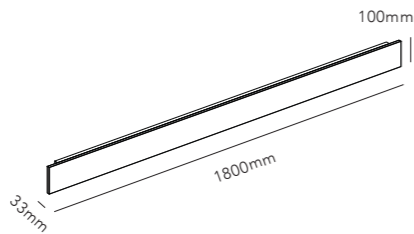

COVER

COVER

Design: Ronni Gol

COVER W1

2x15W LED - 230V - IP54 - CRI >90
Lumen - 1000lm

WHITE 3000K	261250
DKK	3.676,- EX VAT / 4.595,- INCL VAT
SEK	5.572,- EX VAT / 6.965,- INCL VAT
EURO	511,- EX VAT

COVER W2

2x30W LED - 230V - IP54 - CRI >90
Lumen - 2020lm

WHITE 3000K	261255
DKK	5.996,- EX VAT / 7.495,- INCL VAT
SEK	9.092,- EX VAT / 11.365,- INCL VAT
EURO	833,- EX VAT

COVER W3

2x36W LED - 230V - IP54 - CRI >90
Lumen - 2400lm

WHITE 3000K	261260
DKK	7.996,- EX VAT / 9.995,- INCL VAT
SEK	12.116,- EX VAT / 15.145,- INCL VAT
EURO	1.111,- EX VAT

COVER W3 / Black
Design: Ronni Gol