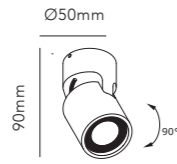

TIP

Design: Ronni Gol

TIP 1

4W LED - 230V - IP54 - CRI >90 - Lumen 235lm

WHITE 3000K	258910
DKK	956,- EX VAT / 1195,- INCL VAT
SEK	1.452,- EX VAT / 1.815,- INCL VAT
EURO	133,- EX VAT