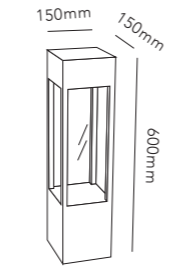

LANTERN G2

12W LED - 230V - IP54 - CRI >90 - Lumen 745lm

BLACK 3000K	257530
DKK	4.236,- EX VAT / 5.295,- INCL VAT
SEK	6.420,- EX VAT / 8.025,- INCL VAT
EURO	588,- EX VAT