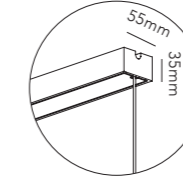

General measurements for all SLIM sizes

Create dynamic movements or calm uniformity by combining different sizes and colours of the SOHO collection.

There are no creative limits with the award-winning SOHO lamp. SOHO is a wall-mounted LED lighting system, based on recessed round tiles that can be placed creatively on the wall in every imaginable pattern.