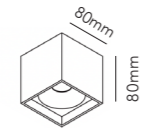

SOLO SQUARE

6W LED - 230V - IP54 - CRI >90
Lumen 380lm (3000K) / 354lm (2700K)

WHITE 3000K	258995
BLACK/WHITE 3000K	258996
BLACK/GOLD* 3000K	258997

DKK	1.276,- EX VAT / 1.595,- INCL VAT
SEK	1.940,- EX VAT / 2.425,- INCL VAT
EURO	177,- EX VAT