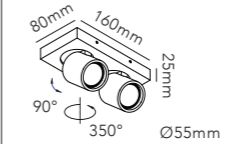

FOCUS MINI 2

NEW

2x4W LED - 230V - IP20 - CRI >90
Lumen 540lm (3000K) / 502lm (2700K)

BRASS* 2700K	270053	NEW
ROSE GOLD* 27000K	270052	NEW
BRASS* 3000K	261634	NEW
ROSE GOLD* 3000K	261633	NEW

DKK	1.916,-	EX VAT / 2.395,-	INCL VAT
SEK	2.904,-	EX VAT / 3.630,-	INCL VAT
EURO	266,-	EX VAT	

WHITE 2700K	270050
BLACK 2700K	270051
WHITE 3000K	261606
BLACK 3000K	261607

DKK	1.596,-	EX VAT / 1.995,-	INCL VAT
SEK	2.420,-	EX VAT / 3.025,-	INCL VAT
EURO	222,-	EX VAT