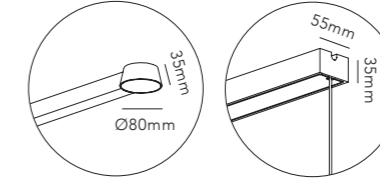

DKK	7.996,-	EX VAT / 9.995,-	INCL VAT
SEK	12.116,-	EX VAT / 15.145,-	INCL VAT
EURO	1.111,-	EX VAT	

General measurements for all OPTIC LINEAR sizes

"We are very honored to receive this world-renowned design award for our ORBIT collection. It is an outstanding recognition of our work – not only when it comes to creating light, but also innovation."