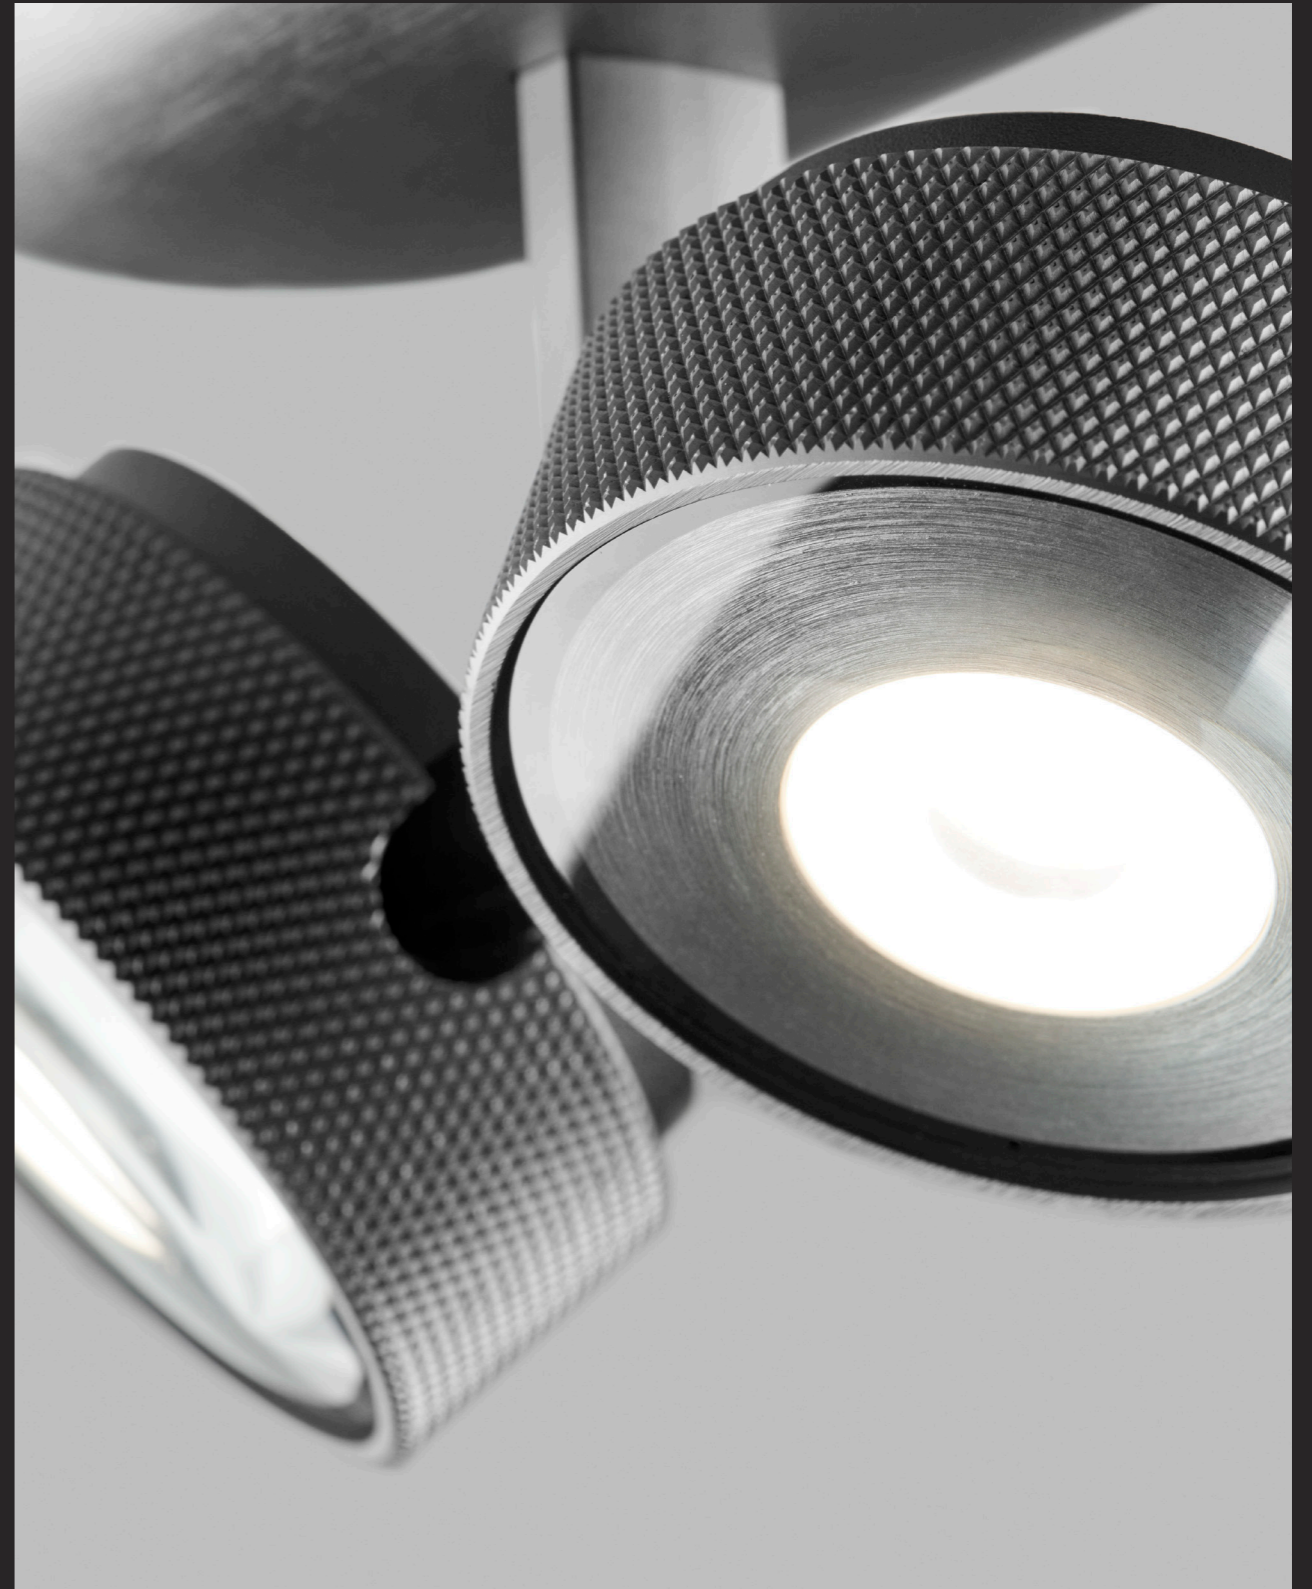

COSMO C2 / Brass
Design: Nital Patel

RIGHT PAGE
COSMO C2 / Titanium
Design: Nital Patel