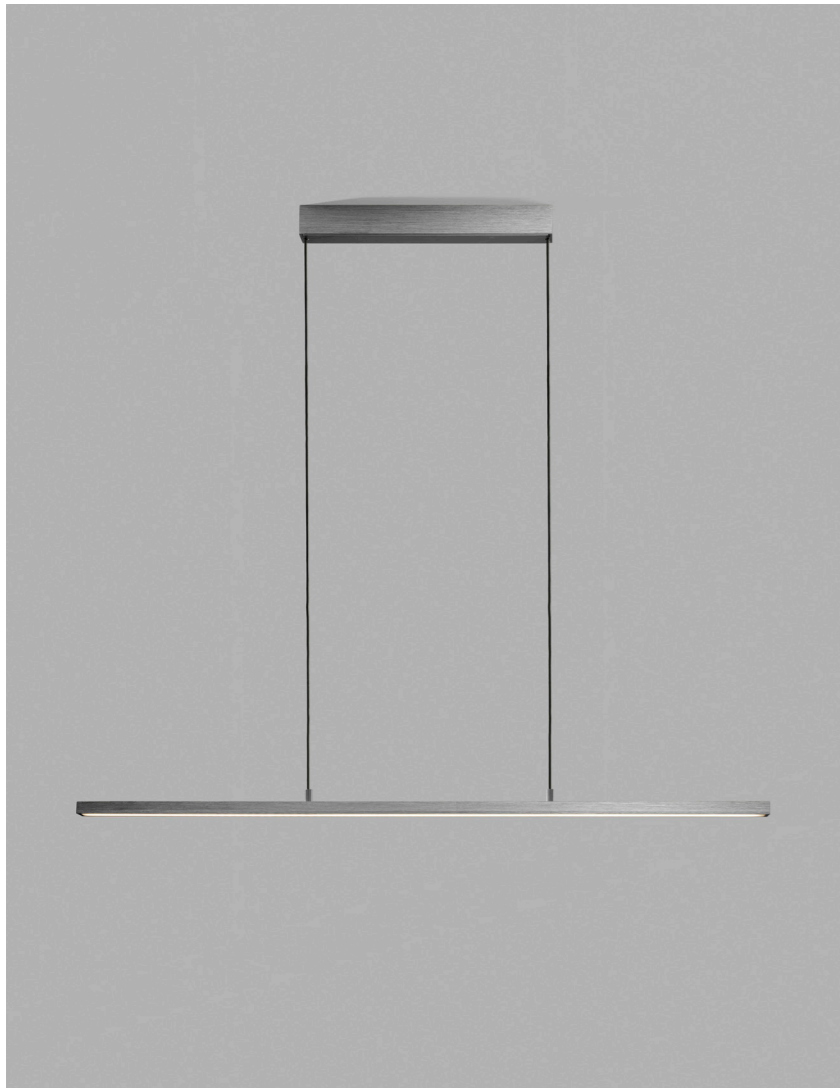

SLIM / Brass
Design: Ronni Gol

SLIM / Titanium
Design: Ronni Gol

RIGHT PAGE

SLIM / Black
Design: Ronni Gol

LIGHT-POINT.COM