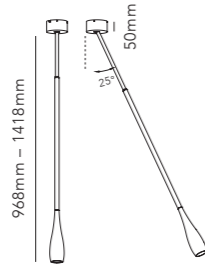

TULIP

TULIP

Design: Ronni Gol

*Anodized surfaces are not recommended for outdoor use. Anodized surfaces may vary ±10%.

TULIP

6.5W LED - 230V - IP20 - CRI >90
Lumen 470lm (nominal)

TITANIUM* 2700K	270681
ROSE GOLD* 2700K	270680

DKK	3.996,- EX VAT / 4.995,- INCL VAT
SEK	6.060,- EX VAT / 7.575,- INCL VAT
EURO	555,- EX VAT

TULIP / Rose Gold
Design: Ronni Gol