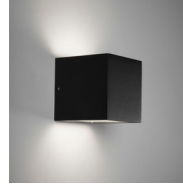

CUBE

CUBE

Design: Ronni Gol