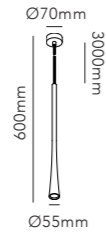

DROP S1

6W LED - 230V - IP20 - CRI >90 - Lumen 540lm

BRASS* 2700K	270484
TITANIUM* 2700K	270483
ROSE GOLD* 2700K	270482

DKK	2.156,- EX VAT / 2.695,- INCL VAT
SEK	3.268,- EX VAT / 4.085,- INCL VAT
EURO	299,- EX VAT

BLACK 3000K	280261
GOLD 3000K	280263

DKK	1.836,- EX VAT / 2.295,- INCL VAT
SEK	2.788,- EX VAT / 3.485,- INCL VAT
EURO	255,- EX VAT