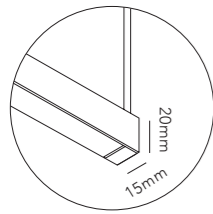

STRIPE C/W / Black
Design: Ronni Gol

STRIPE

STRIPE PENDANT

Design: Ronni Gol

Pendant height up to 4500 mm.

General measurements for both sizes:

Alternative mounting option:

STRIPE S1500