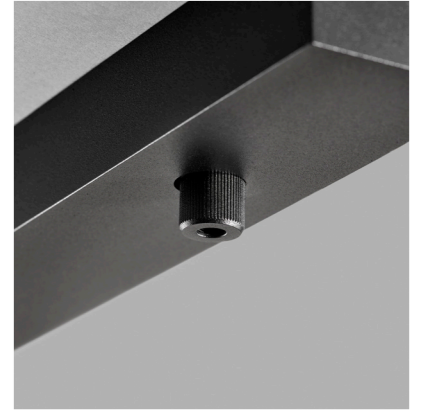

CEILING BASE

CEILING BASE L

Design: LP Design team
Use it for DROP or ZERO PENDANT

CEILING BASE L1000 3 PENDANTS

WHITE	280540
DKK	2.156,- EX VAT / 2.695,- INCL VAT
SEK	3.268,- EX VAT / 4.085,- INCL VAT
EURO	299,- EX VAT

CEILING BASE Ø200 3 PENDANTS

WHITE	280530
BLACK	280531
DKK	1.196,- EX VAT / 1.495,- INCL VAT
SEK	1.820,- EX VAT / 2.275,- INCL VAT
EURO	166,- EX VAT

CEILING BASE Ø

Design: LP Design team
Use it for DROP or ZERO PENDANT

CEILING BASE L1800 5 PENDANTS

WHITE	280543
BLACK	280544
DKK	3.756,- EX VAT / 4.695,- INCL VAT
SEK	5.692,- EX VAT / 7.115,- INCL VAT
EURO	522,- EX VAT

CEILING BASE Ø300 7 PENDANTS

WHITE	280533
BLACK	280534
DKK	1.996,- EX VAT / 2.495,- INCL VAT
SEK	3.028,- EX VAT / 3.785,- INCL VAT
EURO	277,- EX VAT

CEILING BASE

CEILING BASE Ø400 11 PENDANTS

WHITE	280536
BLACK	280537
DKK	2.796,- EX VAT / 3.495,- INCL VAT
SEK	4.244,- EX VAT / 5.305,- INCL VAT
EURO	388,- EX VAT