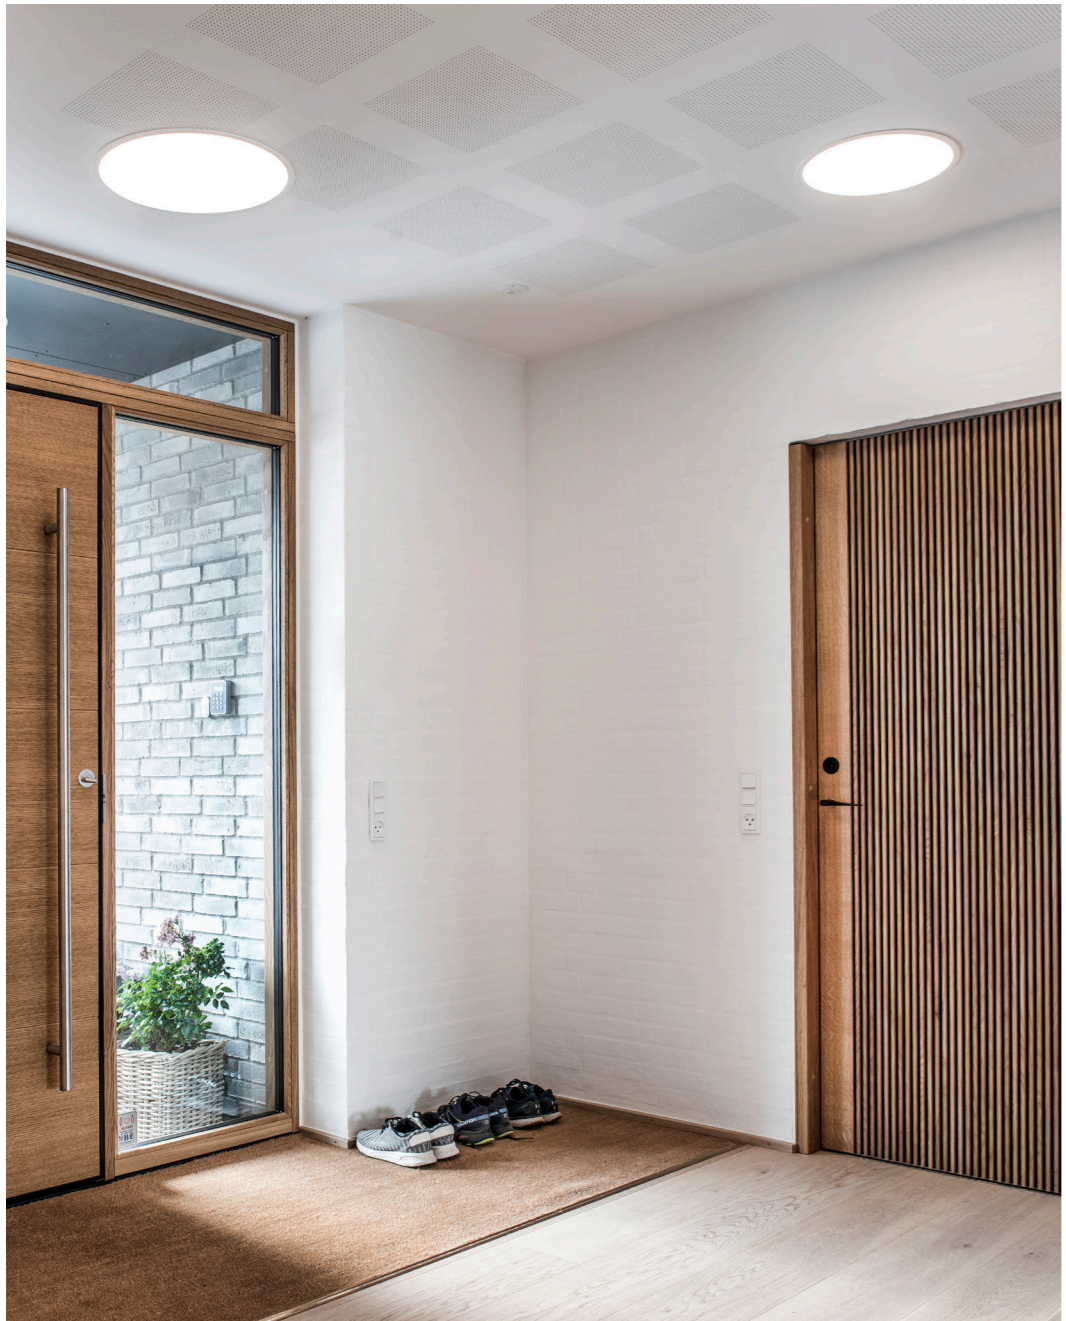

SKY / White
Design: LP Design Team