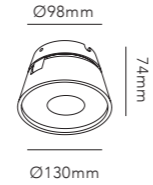

VANTAGE 1+

15W LED - 220-240V - IP20 - CRI >90
Lumen 1350lm (nominal)

BRASS* 2700K	270707
TITANIUM* 2700K	270706
ROSE GOLD* 2700K	270705

DKK	2.796,- EX VAT / 3.495,- INCL VAT
SEK	4.244,- EX VAT / 5.305,- INCL VAT
EURO	388,- EX VAT

WHITE 2700K	270703
BLACK 2700K	270704

DKK	2.556,- EX VAT / 3.195,- INCL VAT
SEK	3.876,- EX VAT / 4.845,- INCL VAT
EURO	355,- EX VAT