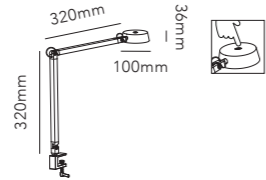

DARK T1

10W LED - 220-240V - IP20 - CRI >90
Lumen 780lm (nominal)

BRASS* 3000K	271134
TITANIUM* 3000K	271133
ROSE GOLD* 3000K	271132
CARB. BLACK* 3000K	271131

DKK	3.116,- EX VAT / 3.895,- INCL VAT
SEK	4.724,- EX VAT / 5.905,- INCL VAT
EURO	433,- EX VAT

WHITE 3000K	271130

DKK	2.796,- EX VAT / 3.495,- INCL VAT
SEK	4.244,- EX VAT / 5.305,- INCL VAT
EURO	388,- EX VAT