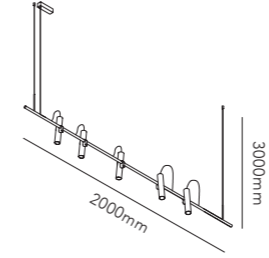

SPIRIT

SPIRIT S2000

5x5W LED - 230V - IP20 - CRI >90 - Lumen 2750lm

TITANIUM/BLACK* 2700K	270634
ROSE GOLD/BLACK* 2700K	270630
DKK	5.996,- EX VAT / 7.495,- INCL VAT
SEK	9.092,- EX VAT / 11.365,- INCL VAT
EURO	833,- EX VAT