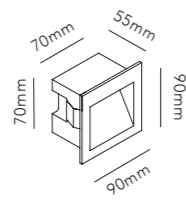

DELI

Design: Ronni Gol

DELI 1

4.5W LED - 230V - IP54 - CRI >90 Lumen 160lm

WHITE 3000K	260880
BLACK 3000K	260881

DKK	1.356,- EX VAT / 1.695,- INCL VAT
SEK	2.060,- EX VAT / 2.575,- INCL VAT
EURO	188,- EX VAT