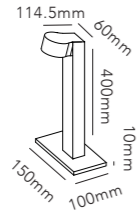

ORBIT GARDEN MINI

6W LED - 230V - IP54 - CRI >90
Lumen 540lm (nominal)

BLACK 3000K	268300

DKK	2.396,- EX VAT / 2.995,- INCL VAT
SEK	3.636,- EX VAT / 4.545,- INCL VAT
EURO	333,- EX VAT