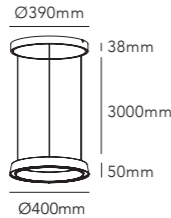

EDGE ROUND Ø400

10W+20W LED - 220-240V - IP20 - CRI >90
Lumen 1800lm