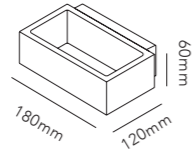

All AURA WALL lamps are spaced 10 cm from the wall

BRICK

BRICK

Design: Ronni Gol

BRICK

6W LED - 230V - IP54 - CRI >90 - Lumen 360lm

BLACK 3000K 256302

DKK	2.316,-	EX VAT / 2.895,-	INCL VAT
SEK	3.516,-	EX VAT / 4.395,-	INCL VAT
EURO	322,-	EX VAT	