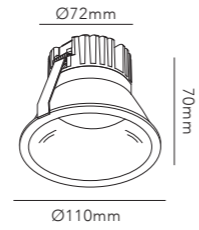

CURVE

CURVE

Design: Ronni Gol

*Anodized surfaces are not recommended for outdoor use. Anodized surfaces may vary ±10%.

SWITCH TUNE™

SWITCH TUNE gives you the option to choose between 2700K or 3000K before installing the lamp.

CURVE II Ø90

8W LED - 220-240V - IP54 - CRI >90 - Lumen 780lm

SWITCH TUNE™

BRASS* 2700/3000K	270944
TITANIUM* 2700/3000K	270943
ROSE GOLD* 2700/3000K	270942
CARB. BLACK* 2700/3000K	270941

DKK	1.196,- EX VAT / 1.495,- INCL VAT
SEK	1.820,- EX VAT / 2.275,- INCL VAT
EURO	166,- EX VAT

WHITE 2700/3000K	270940

DKK	1.116,- EX VAT / 1.395,- INCL VAT
SEK	1.692,- EX VAT / 2.115,- INCL VAT
EURO	155,- EX VAT

CURVE II Ø90

80mm

CURVE II Ø110

15W LED - 220-240V - IP54 - CRI >90 - Lumen 1115lm

SWITCH TUNE™

BRASS* 2700/3000K	270949
TITANIUM* 2700/3000K	270948
ROSE GOLD* 2700/3000K	270947
CARB. BLACK* 2700/3000K	270946

DKK	1.356,- EX VAT / 1.695,- INCL VAT
SEK	2.060,- EX VAT / 2.575,- INCL VAT
EURO	188,- EX VAT

WHITE 2700/3000K	270945

DKK	1.276,- EX VAT / 1.595,- INCL VAT
SEK	1.940,- EX VAT / 2.425,- INCL VAT
EURO	177,- EX VAT

CURVE II Ø110

100mm

CURVE / Titanium
Design: Ronni Gol