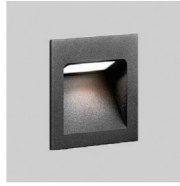

DELI

DELI

Design: Ronni Gol

DELI 1

4.5W LED - 230V - IP54 - CRI >90 Lumen 160lm

WHITE 3000K	260880
BLACK 3000K	260881

DKK	1.356,- EX VAT / 1.695,- INCL VAT
SEK	2.060,- EX VAT / 2.575,- INCL VAT
EURO	188,- EX VAT

Mounting box for DELI 1 is included.