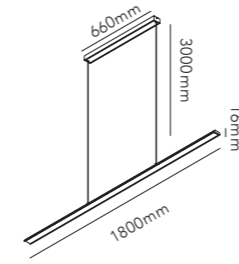

SLIM

SLIM S1800

NEW

36W LED - 220-240V - IP20 - CRI >90
- Lumen 2450lm (nominal)

SWITCH TUNE™

BRASS* 2700/3000K	280724	NEW
TITANIUM* 2700/3000K	280723	NEW
ROSE GOLD* 2700/3000K	280722	NEW

DKK	5.596,-	EX VAT / 6.995,-	INCL VAT
SEK	8.480,-	EX VAT / 10.600,-	INCL VAT
EURO	777,-	EX VAT	

WHITE 2700/3000K	280720
BLACK 2700/3000K	280721

DKK	5.196,-	EX VAT / 6.495,-	INCL VAT
SEK	7.876,-	EX VAT / 9.845,-	INCL VAT
EURO	722,-	EX VAT