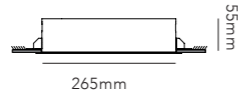

SKY

Design: LP Design Team

SKY 265

18W LED - 230V - IP20 - CRI >90 - Lumen 1185lm

WHITE 3000K	257720
DKK	2.156,- EX VAT / 2.695,- INCL VAT
SEK	3.268,- EX VAT / 4.085,- INCL VAT
EURO	299,- EX VAT