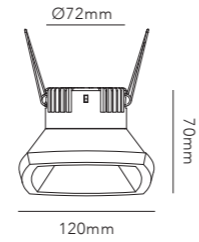

MIRAGE

MIRAGE

Design: Nital Patel

*Anodized surfaces are not recommended for outdoor use. Anodized surfaces may vary ±10%.

SWITCH TUNE™

SWITCH TUNE gives you the option to choose between 2700K or 3000K before installing the lamp.

MIRAGE 1

NEW

10W LED - 220-240V - IP54 - CRI >90
Lumen 820lm (nominal)

SWITCH TUNE™

BRASS* 2700/3000K	271024	NEW
TITANIUM* 2700/3000K	271023	NEW
ROSE GOLD* 2700/3000K	271022	NEW

DKK	1.436,-	EX VAT / 1.795,-	INCL VAT
SEK	2.180,-	EX VAT / 2.725,-	INCL VAT
EURO	199,-	EX VAT	

WHITE 2700/3000K	271020	NEW
BLACK 2700/3000K	271021	NEW

DKK	1.276,-	EX VAT / 1.595,-	INCL VAT
SEK	1.940,-	EX VAT / 2.425,-	INCL VAT
EURO	177,-	EX VAT	

MIRAGE 1

Ø85mm

MIRAGE 1+

NEW

15W LED - 220-240V - IP54 - CRI >90
Lumen 1162lm (nominal)

SWITCH TUNE™

BRASS* 2700/3000K	271029	NEW
TITANIUM* 2700/3000K	271028	NEW
ROSE GOLD* 2700/3000K	271027	NEW

DKK	1.676,-	EX VAT / 2.095,-	INCL VAT
SEK	2.540,-	EX VAT / 3.175,-	INCL VAT
EURO	233,-	EX VAT	

WHITE 2700/3000K	271025	NEW
BLACK 2700/3000K	271026	NEW

DKK	1.516,-	EX VAT / 1.895,-	INCL VAT
SEK	2.300,-	EX VAT / 2.875,-	INCL VAT
EURO	211,-	EX VAT	

MIRAGE 1+

Ø105mm

MIRAGE / Brass
Design: Nital Patel