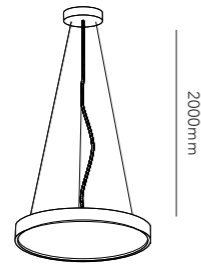

SUSPENSION KIT 2M

Prices are only for the suspension part.

WHITE	257715
BLACK	257716
DKK	396,- EX VAT / 495,- INCL VAT
SEK	604,- EX VAT / 755,- INCL VAT
EURO	55,- EX VAT