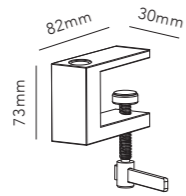

DARK

DARK ACCESSORIES

Design: Nital Patel

*Anodized surfaces may vary ±10%.

Ø180mm

DARK BASE FOR T1

WHITE 2700K	271160
BLACK 2700K	271161

DKK	1.036,- EX VAT / 1.295,- INCL VAT
SEK	1.572,- EX VAT / 1.965,- INCL VAT
EURO	144,- EX VAT