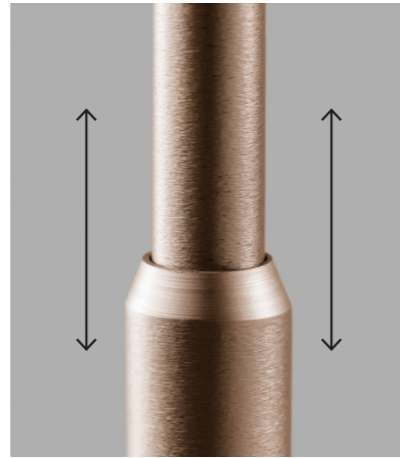

ORBIT

ORBIT FLOOR — SHAPE YOUR LIGHT

The ORBIT FLOOR lamp is height adjustable and can be operated by the touchless sensor to turn the light on/off and adjust the light intensity. Both spots can be controlled independently from one another, thus allowing users to shape their light.