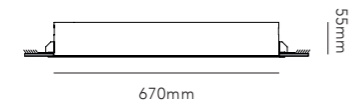

SKY

SKY

Design: LP Design Team

SKY 265

18W LED - 230V - IP20 - CRI >90 - Lumen 1185lm

WHITE 3000K	257720
DKK	2.156,- EX VAT / 2.695,- INCL VAT
SEK	3.268,- EX VAT / 4.085,- INCL VAT
EURO	299,- EX VAT

SKY 365

24W LED - 230V - IP20 - CRI >90 - Lumen 1645lm

WHITE 3000K	257723
DKK	2.956,- EX VAT / 3.695,- INCL VAT
SEK	4.484,- EX VAT / 5.605,- INCL VAT
EURO	411,- EX VAT

SKY 670

40W LED - 230V - IP20 - CRI >90 - Lumen 3090lm

WHITE 3000K	257729
DKK	5.596,- EX VAT / 6.995,- INCL VAT
SEK	8.480,- EX VAT / 10.600,- INCL VAT
EURO	777,- EX VAT

SKY / White
Design: LP Design Team