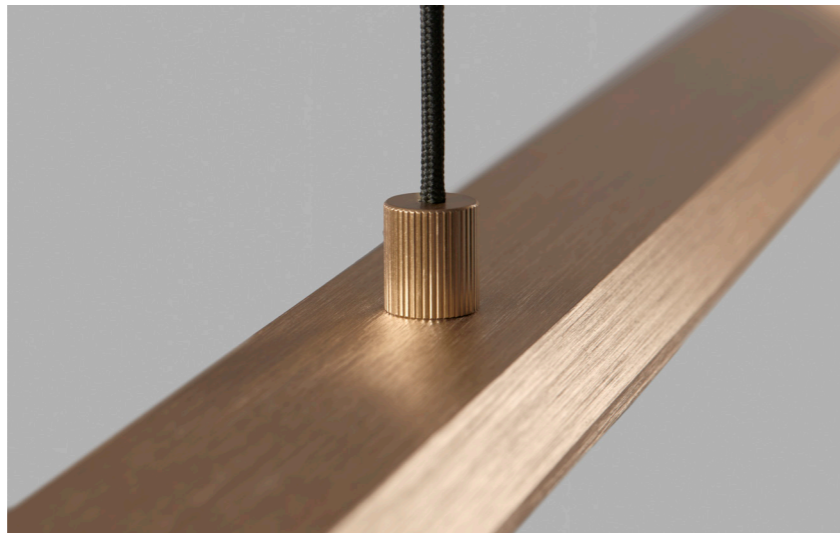

SLIM / Rose Gold
Design: Ronni Gol

RIGHT PAGE