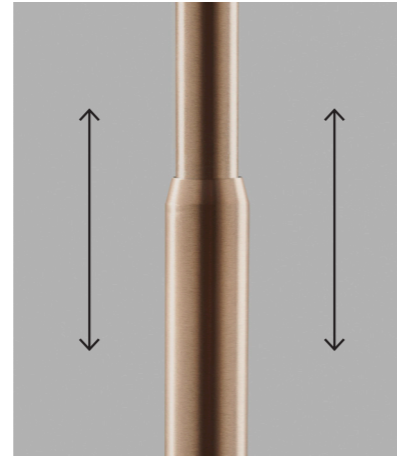

WHITE 3000K	258915
DKK	1.196,- EX VAT / 1.495,- INCL VAT
SEK	1.820,- EX VAT / 2.275,- INCL VAT
EURO	166,- EX VAT

TIP / White
Design: Ronni Gol

TULIP

TELESCOPIC TULIP

The ascending curves gives the TULIP pendant lamp a distinctive three-dimensional expression. The pendant is telescopic which can not only be extended but can also be rotated in any direction, giving light where you want the most.