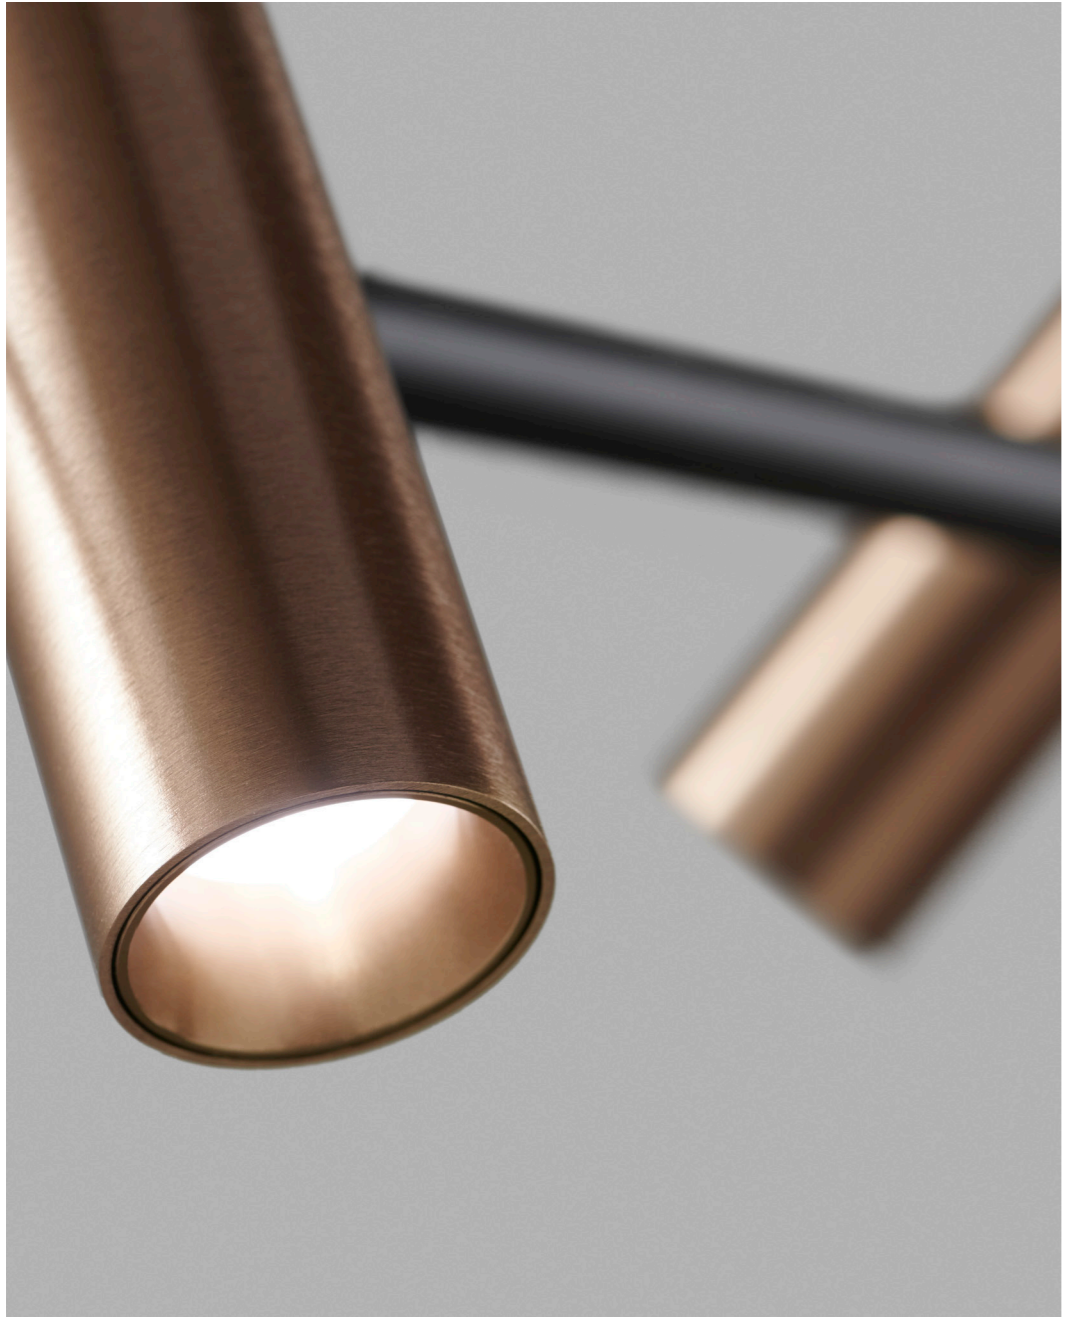

SOLO / Rose Gold
Design: Ronni Gol

SPIRIT T1 / Rose Gold/Black
Design: Ronni Gol

LIGHT-POINT.COM

SPIRIT F1 / Rose Gold/Black
Design: Ronni Gol

SPIRIT S1500 / Rose Gold/Black
Design: Ronni Gol

LIGHT-POINT.COM