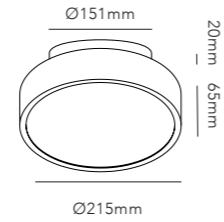

SHADOW 2

13W+4W LED - 230V - IP54 - CRI >90
- Lumen 1950lm (nominal)

SWITCH TUNE™

BRASS* 2700/3000K	290618
TITANIUM* 2700/3000K	290617
ROSE GOLD* 2700/3000K	290616

DKK	3.436,- EX VAT / 4.295,- INCL VAT
SEK	5.212,- EX VAT / 6.515,- INCL VAT
EURO	477,- EX VAT

WHITE 2700/3000K	290615
BLACK 2700/3000K	290614

DKK	3.036,- EX VAT / 3.795,- INCL VAT
SEK	4.604,- EX VAT / 5.755,- INCL VAT
EURO	422,- EX VAT