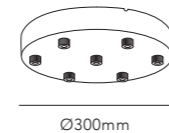

CEILING BASE

CEILING BASE L

Design: LP Design team
Use it for DROP or ZERO PENDANT

CEILING BASE L1000 3 PENDANTS

WHITE	280540
DKK	2.156,- EX VAT / 2.695,- INCL VAT
SEK	3.268,- EX VAT / 4.085,- INCL VAT
EURO	299,- EX VAT

CEILING BASE Ø200 3 PENDANTS

WHITE	280530
BLACK	280531
DKK	1.196,- EX VAT / 1.495,- INCL VAT
SEK	1.820,- EX VAT / 2.275,- INCL VAT
EURO	166,- EX VAT

CEILING BASE Ø

Design: LP Design team
Use it for DROP or ZERO PENDANT

CEILING BASE L1800 5 PENDANTS

WHITE	280543
BLACK	280544
DKK	3.756,- EX VAT / 4.695,- INCL VAT
SEK	5.692,- EX VAT / 7.115,- INCL VAT
EURO	522,- EX VAT

CEILING BASE Ø300 7 PENDANTS

WHITE	280533
BLACK	280534
DKK	1.996,- EX VAT / 2.495,- INCL VAT
SEK	3.028,- EX VAT / 3.785,- INCL VAT
EURO	277,- EX VAT

CEILING BASE

CEILING BASE Ø400 11 PENDANTS

WHITE	280536
BLACK	280537
DKK	2.796,- EX VAT / 3.495,- INCL VAT
SEK	4.244,- EX VAT / 5.305,- INCL VAT
EURO	388,- EX VAT