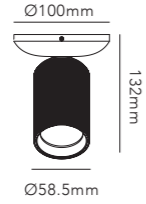

RAW 1

6W LED - 220-240V - IP54 - CRI >90 - Lumen 510lm

BRASS* 3000K	270953
TITANIUM* 3000K	270952
ROSE GOLD* 3000K	270951
CARB. BLACK* 3000K	270950

DKK	1.676,- EX VAT / 2.095,- INCL VAT
SEK	2.540,- EX VAT / 3.175,- INCL VAT
EURO	233,- EX VAT