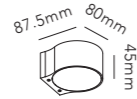

ORBIT GARDEN

Design: Ronni Gol & Nital Patel

ORBIT MINI UP/DOWN

2x4W LED - 230V - IP54 - CRI >90
Lumen 720lm (nominal)(3000K) / 720lm (2700K)

BRASS* 2700K	270574
TITANIUM* 2700K	270573
ROSE GOLD* 2700K	270572

DKK	1.836,- EX VAT / 2.295,- INCL VAT
SEK	2.784,- EX VAT / 3.480,- INCL VAT
EURO	255,- EX VAT

WHITE 2700K	270570
BLACK 2700K	270571
WHITE 3000K	268310
BLACK 3000K	268311

DKK	1.596,- EX VAT / 1.995,- INCL VAT
SEK	2.420,- EX VAT / 3.025,- INCL VAT
EURO	222,- EX VAT