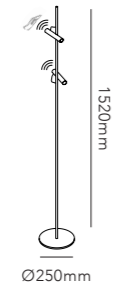

SPIRIT F1

2x5W LED - 230V - IP20 - CRI >90 - Lumen 1110lm