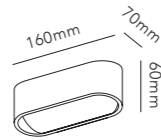

AURA W1

6W LED - 220-240V - IP20 - CRI >90
Lumen 660lm (nominal)

SWITCH TUNE™

BRASS* 2700/3000K	270964
TITANIUM* 2700/3000K	270963
ROSE GOLD* 2700/3000K	270962

DKK	1.676,- EX VAT / 2.095,- INCL VAT
SEK	2.540,- EX VAT / 3.175,- INCL VAT
EURO	233,- EX VAT

WHITE 2700/3000K	270960
BLACK 2700/3000K	270961

DKK	1.516,- EX VAT / 1.895,- INCL VAT
SEK	2.300,- EX VAT / 2.875,- INCL VAT
EURO	211,- EX VAT