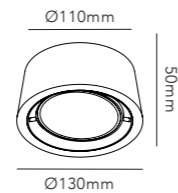

OPTIC OUT 1+

10W LED - 230V - IP54 - CRI >90 - Lumen 837lm

TITANIUM* 2700K 270353
ROSE GOLD* 2700K 270352

DKK	2.636,-	EX VAT / 3.295,-	INCL VAT
SEK	3.996,-	EX VAT / 4.995,-	INCL VAT
EURO	366,-	EX VAT	

WHITE** 2700K 270350
BLACK** 2700K 270351

DKK	2.396,-	EX VAT / 2.995,-	INCL VAT
SEK	3.636,-	EX VAT / 4.545,-	INCL VAT
EURO	333,-	EX VAT