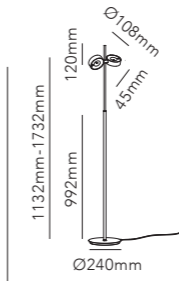

ORBIT

ORBIT FLOOR

Design: Ronni Gol & Nital Patel

*Anodized surfaces may vary ±10%.

- Dimmable with
- Integrated touchless sensor.

ORBIT FLOOR is height adjustable.
Both spots can be controlled independentl from one another.