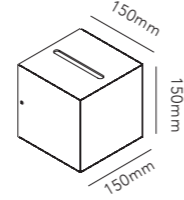

CUBE XL

E27 - 60W max - 230V - IP54

BLACK	256122
DKK	1.676,- EX VAT / 2.095,- INCL VAT
SEK	2.540,- EX VAT / 3.175,- INCL VAT
EURO	233,- EX VAT