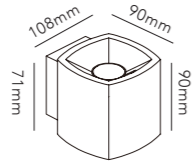

2. External wall cable installation (Accessory included)

MIRAGE W1

NEW

2x4.5W LED - 220-240V - IP54 - CRI >90
Lumen 675lm (nominal)

SWITCH TUNE™

BRASS* 2700/3000K	271045	NEW
TITANIUM* 2700/3000K	271044	NEW
ROSE GOLD* 2700/3000K	271043	NEW

DKK	1.756,- EX VAT / 2.195,- INCL VAT
SEK	2.664,- EX VAT / 3.330,- INCL VAT
EURO	244,- EX VAT

WHITE 2700/3000K	271041	NEW
BLACK 2700/3000K	271040	NEW
RUST 2700/3000K	271042	NEW

DKK	1.596,- EX VAT / 1.995,- INCL VAT
SEK	2.420,- EX VAT / 3.025,- INCL VAT
EURO	222,- EX VAT