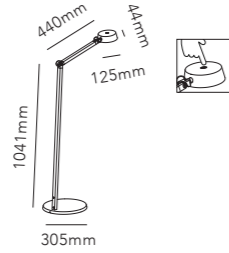

Design: Nital Patel

*Anodized surfaces may vary ±10%.

DARK TABLE

Design: Nital Patel

*Anodized surfaces may vary ±10%.

DARK F1

15W LED - 220-240V - IP20 - CRI >90
Lumen 910lm (nominal)

BRASS* 3000K	271124
TITANIUM* 3000K	271123
ROSE GOLD* 3000K	271122
CARB. BLACK* 3000K	271121