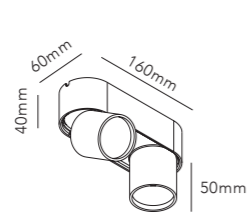

Design: Nital Patel

*Anodized surfaces may vary ±10%.

SWITCH TUNE™

SWITCH TUNE gives you the option to choose between 2700K or 3000K before installing the lamp.

AURA C2

2x7W LED - 220-240V - IP20 - CRI >90
Lumen 1540lm (nominal)