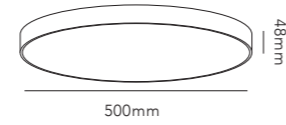

SURFACE 500

32W LED - 230V - IP54 - CRI >90 - Lumen 2660lm

WHITE 3000K	257705
BLACK 3000K	257706
DKK	5.516,- EX VAT / 6.895,- INCL VAT
SEK	8.360,- EX VAT / 10.450,- INCL VAT
EURO	766,- EX VAT