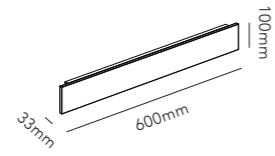

COVER

Design: Ronni Gol

COVER W1

2x15W LED - 230V - IP54 - CRI >90
Lumen - 1000lm

WHITE 3000K	261250
DKK	3.676,- EX VAT / 4.595,- INCL VAT
SEK	5.572,- EX VAT / 6.965,- INCL VAT
EURO	511,- EX VAT