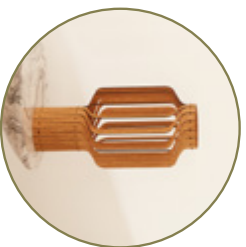

A poser – Tabletop

Naturel – Natural
G2 TN