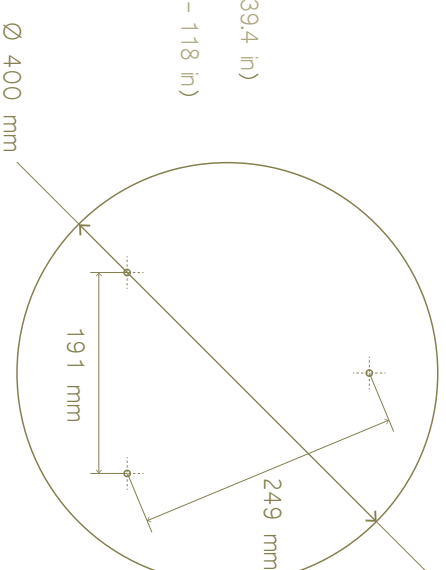

Cable options : 1m / 3m - 39.4 in / 118 in

HGSQ-3 (1m - 39.4 in)

HGSQ-3X (3m - 118 in)

HGRD-3 (1m - 39.4 in)

HGRD-3X (3m - 118 in)

HGRD-2 (1m - 39.4 in)

HGRD-2X (3m - 118 in)

Collection INTERIORE