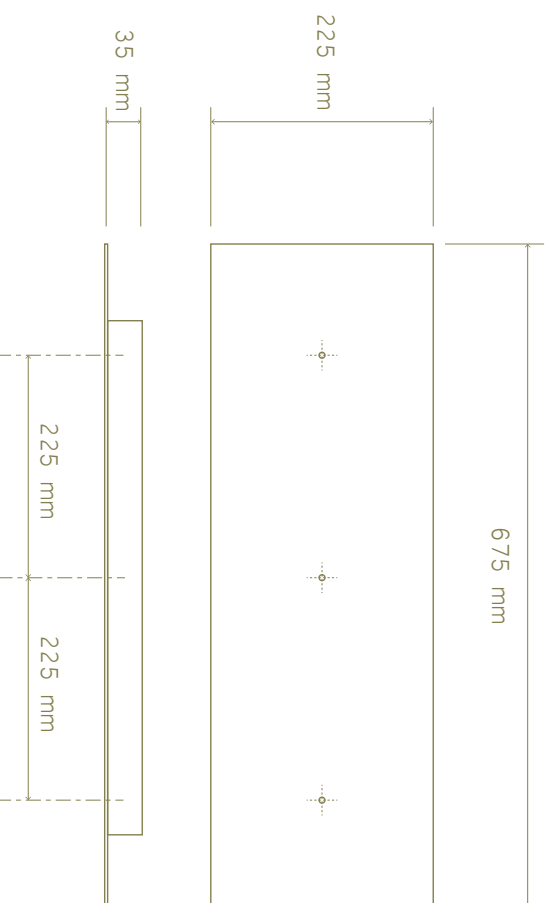

Cable options : 1m / 3m - 39.4 in / 118 in

HGSQ-3 (1m - 39.4 in)

HGSQ-3X (3m - 118 in)

HGRD-3 (1m - 39.4 in)

HGRD-3X (3m - 118 in)

HGRD-2 (1m - 39.4 in)

HGRD-2X (3m - 118 in)

Collection INTERIORE