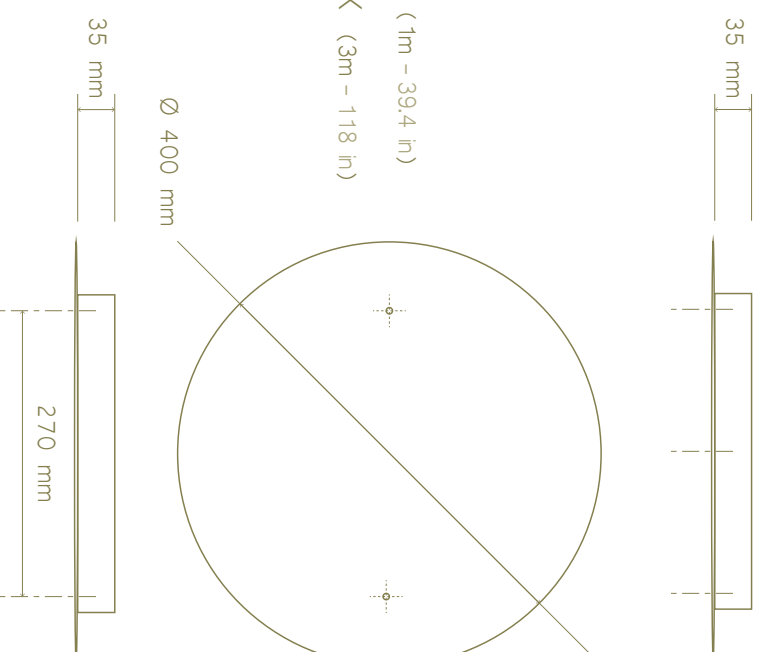

Cable options : 1m / 3m - 39.4 in / 118 in

HGSQ-3 (1m - 39.4 in)

HGSQ-3X (3m - 118 in)

HGRD-3 (1m - 39.4 in)

HGRD-3X (3m - 118 in)

HGRD-2 (1m - 39.4 in)

HGRD-2X (3m - 118 in)

Collection INTERIORE