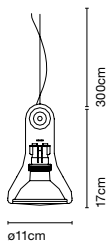

Atlas Susp.

Code A34-012
Finish ○ Translucent

Materials
Shade: Polycarbonate
Canopy: White Polyamide

Product type: Pendant
Light source: E27 LED PAR30 10W 40° 3000K
Weight: Net 0,25 kg – Gross 0,67 kg
Package: 18 x 21 x 24 cm - 0,67 kg – VOL - 0,008 m³

CE

ERC

UK

0,6m