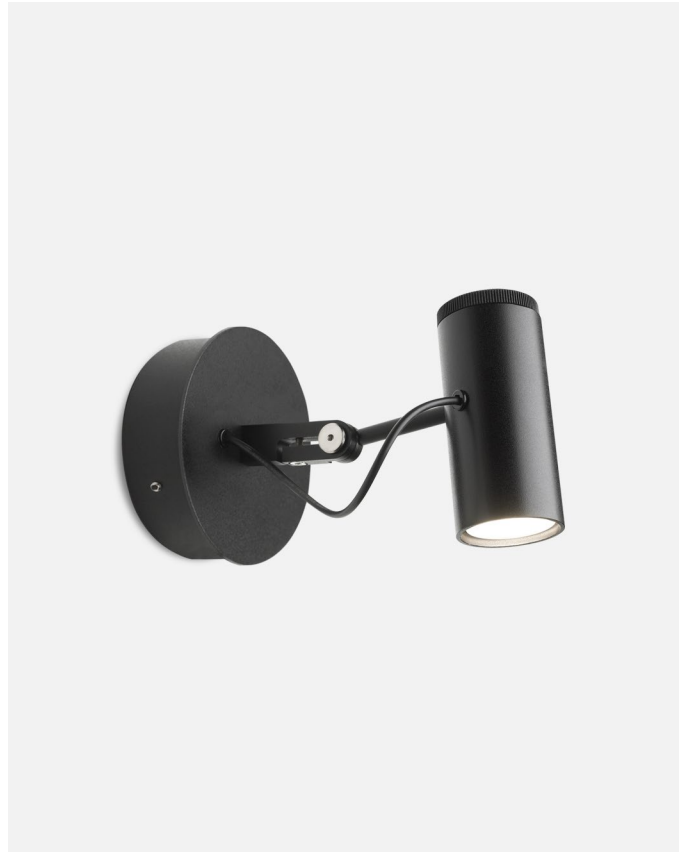

Polo A hardwire

Code	Finish
A642-040	● Black (RAL 9005)
A642-041	● White (RAL 9001)

Materials
Diffuser: Aluminium
Body: Aluminium

Dimmable: No

Product type: Wall
Light source: LED SMD 350mA 6,3W 3000K CRI80 532,4lm
Luminaire: 100 - 240 VAC 8,11W 436lm
Weight: Net 0,6 kg – Gross 0,8 kg
Package: 19 x 19 x 12 cm – 0,8 kg Vol – 0,004 m³
Product notes: Reflector with 80° degree aperture
LED included

CE

ERC

UK

Wire installation: Hardwired
Color cord: Black
Switch location: Built-in the shade