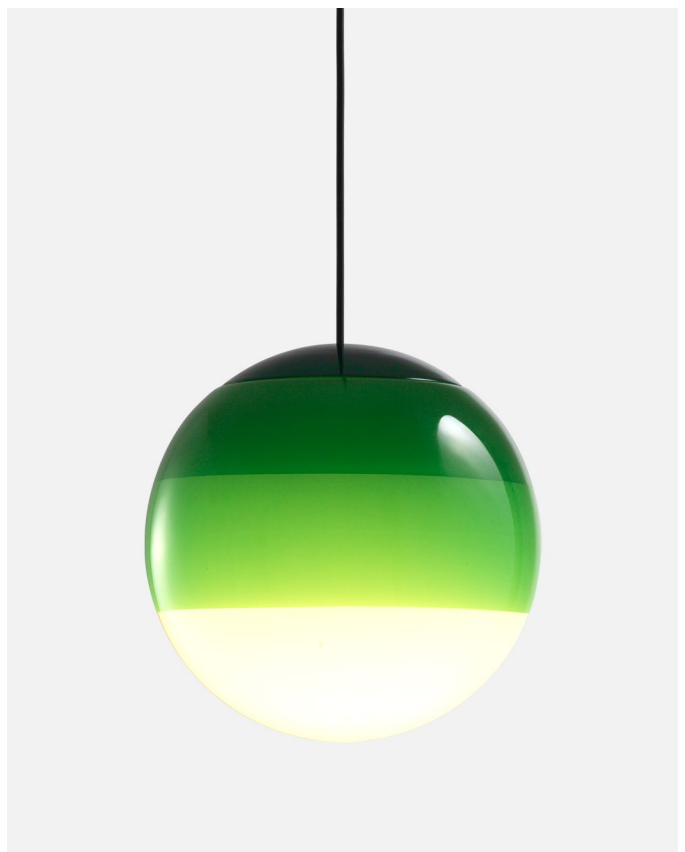

Dipping Light 13 - 24V

Code	Finish
A691-250	White
A691-251	Blue
A691-252	Green
A691-253	Amber
A691-254	Pink

Materials
Diffuser: Brilliant white blown glass globe with layered paint
Cover: Polycarbonate

Dimmable: Yes
Integrated dimmer: No
Dimming protocols: It depends on the purchased power supply.
Phase cut (Triac)
DALI

Product type: Pendant
Light source: LED SMD 24Vdc 5W 2700K CRI90 495lm
Luminaire: (Power supply not included) 203lm
Weight: Net 0,6 kg – Gross 1 kg
Package: 21 x 22 x 23 cm – 1 kg Vol – 0,01 m³
Product notes: Use with Cluster. 1 pc. hook accessory included
LED included

Dimmable

CE

ERC

UK
CA

Cable length: 4 m
Wire installation: Hardwired
Color cord: Black