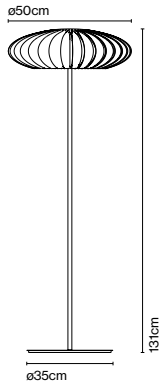

Maranga P130

Code A644-017   Finish ● White (RAL 9003)

Materials
Shade: Polycarbonate, chromed metal cover
Diffuser: Transparent polycarbonate
Base: Metal
Stem: Metal

Product type: Floor
Light source: 3x E27 LED Standard 8W
Weight: Net 8,8 kg – Gross 12,5 kg
Package: 59 x 59 x 20 cm – 4 kg Vol – 0,069 m³
9 x 6 x 130 cm – 1,5 kg Vol – 0,007 m³
42 x 42 x 3 cm – 7 kg Vol – 0,005 m³

Cable length: 2 m
Wire installation: Plug-in
Color cord: White
Switch location: In-line