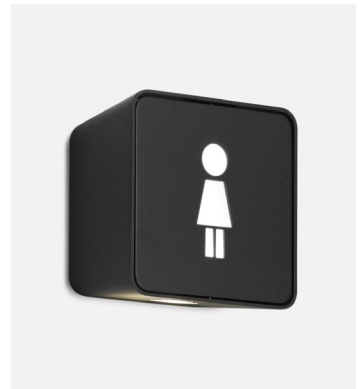

Signage Lid

Code -
-
-

Finish
3 - 10 units
11 - 25 units
26 or more units

Product type: Accessory
Product Notes: Minimum order of 3pcs.
Available upon request, Lab 2 only.