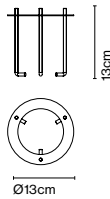

Spare parts

Code	Product	Finish	Spare part
R628-002	Plaff-on! 16 IP65	-	Glass
R628-010	Plaff-on! 33 IP54	-	Glass
R628-011	Plaff-on! 50 IP54	-	Glass