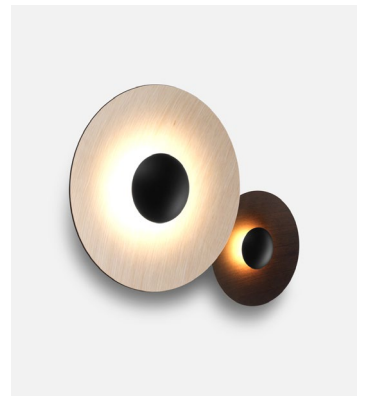

Canopy color: Black
Wire installation: Hardwired

Ginger