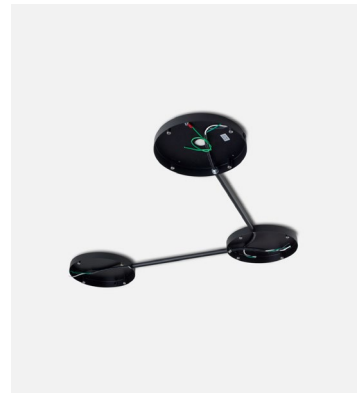

Accessory C3 Djembé 65

Code A681-020
Finish ● Black (RAL 9005)

Materials
Structure: Painted iron

Product type: Accessory
Weight: Net 1,8 kg – Gross 2,2 kg
Package: 85 x 20 x 9 cm - 2,2 kg – VOL - 0,015 m³
Product notes: Accessory to combine 3 Djembé 65 models for a single junction box.