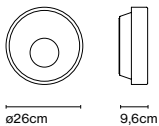

Materials

Diffuser: Thermoformed opal methacrylate, with another diffuser in opal blown glass placed off-centre.
Structure: Iron

Dimmable: Yes

Integrated dimmer: No
Dimming protocols: Phase cut (Triac)
DALI

Product type: Ceiling / Wall

Light source: LED SMD 700mA 12,6W 2700K CRI80 1642lm

Luminaire: 220 - 240 VAC TRIAC 15,6W 949lm
110 - 277 VAC DALI 2 13,8W 949lm

Weight: Net 1,9 kg – Gross 2,8 kg

Package: 34 x 36 x 17 cm – 2,8 kg Vol – 0,02 m³
LED included

Dimmable

CE

ERC

UK
CA