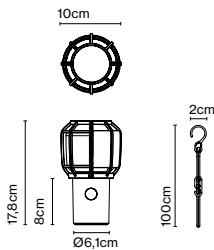

Chispa

Code	Finish
A703-001	● Black (RAL 9004)
A703-002	● Blue (RAL DESIGN 230 20 20)
A703-003	● Green (RAL 6009)
A703-004	● Orange (RAL 2010)

Materials	Dimmable: Yes
Base: Polycarbonate	Integrated dimmer: Yes
Diffuser: Opal Polyethylene	Dimmer Type: 3 positions dimmer
Accessory: Black cord, metal piece	

Product type: Table / Portable
Light source: LED SMD 0,7A 2,7W 2700K CRI90 216lm
Luminaire: in 5 Vdc 1,5A 110lm
Weight: Net 0,5 kg – Gross 0,8 kg
Package: 14 x 14 x 28 cm – 0,8 kg Vol – 0,005 m³ (1u)
30 x 30 x 24 cm – 3,2 kg Vol – 0,02 m³ (4u)
Product notes: Multiple order of 4 units
Charging cable included (USB to USB-C). Power adapter not included.
LED included