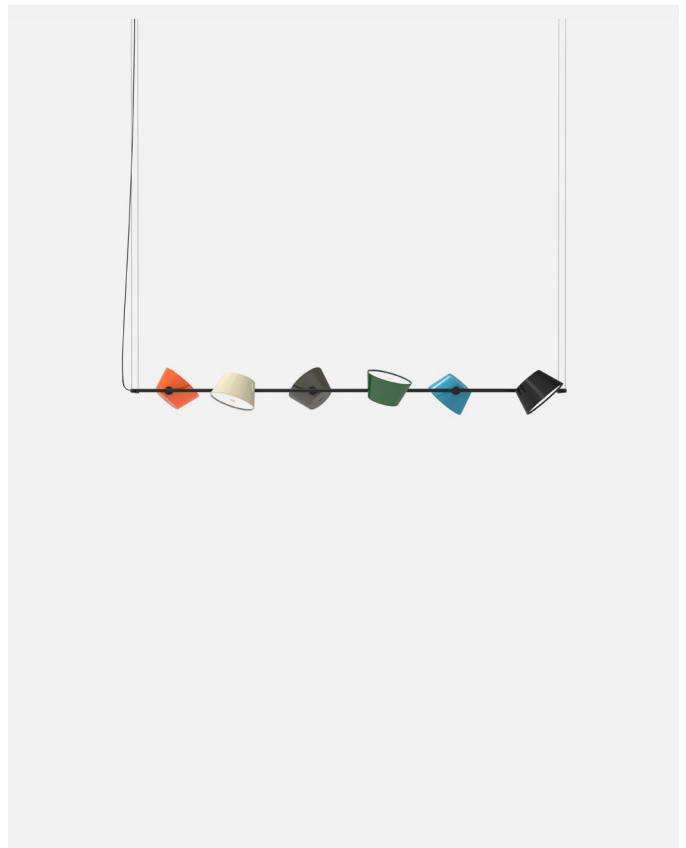

Tam Tam 4

Code
Structure
A633-017

Finish
● Black (RAL 9011)

Shades
A633-011 39 ● Black (RAL 9011)
A633-011 35 ● Off-white (RAL 1013)
A633-011 46 ● Orange (RAL 2000)
A633-011 47 ● Brown Grey (RAL 7013)
A633-011 45 ● Green (RAL 6025)
A633-011 37 ● Sand (RAL 7032)
A633-011 48 ● Blue (RAL 5024)

Materials
Shade: Aluminium
Diffuser: Opalescent methacrylate

Product type: Pendant
Light source: 4x E14 LED Standard 5W
Weight: Net 2,4 kg – Gross 5,1 kg
Package: 167 x 18 x 18 cm – 4,4 kg Vol – 0,054 m³
(4x) 24 x 24 x 17 cm – 0,7 kg Vol – 0,009 m³

CE

ERC

UK
CA

Cable length: 3 m
Wire installation: Hardwired
Color cord: Black
Canopy color: Black

Tam Tam 6

Code
Structure
A633-018

Finish
● Black (RAL 9011)

Shades
A633-011 39 ● Black (RAL 9011)
A633-011 35 ● Off-white (RAL 1013)
A633-011 46 ● Orange (RAL 2000)
A633-011 47 ● Brown Grey (RAL 7013)
A633-011 45 ● Green (RAL 6025)
A633-011 37 ● Sand (RAL 7032)
A633-011 48 ● Blue (RAL 5024)

Materials
Shade: Aluminium
Diffuser: Opalescent methacrylate

Product type: Pendant
Light source: 6x E14 LED Standard 5W
Weight: Net 3 kg – Gross 6,4 kg
Package: 225 x 18 x 18 cm – 5,7 kg Vol – 0,072 m³
(6x) 24 x 24 x 17 cm – 0,7 kg Vol – 0,009 m³

CE

ERC

UK
CA

Cable length: 3 m
Wire installation: Hardwired
Color cord: Black
Canopy color: Black