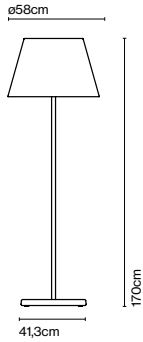

TXL 2019 170

Code   Finish
A605-062   ● Beige
A605-063   ● Grey

Materials
Base: Concrete
Stem: Stainless steel
Diffuser: White acid etched glass
Shade: Textilene with the inner part always in white

Product type: Floor
Light source: 3x E14 LED 5W
Weight: Net 21,2 kg – Gross 23,2 kg
Package: 27 x 28 x 38 cm – 2 kg Vol – 0,02 m³
60 x 60 x 45 cm – 3,6 kg Vol – 0,16 m³
180 x 10 x 10 cm – 3,10 kg Vol – 0,018 m³
58 x 58 x 15 cm – 14,5 kg Vol – 0,05 m³

CE
ENEC

IP65