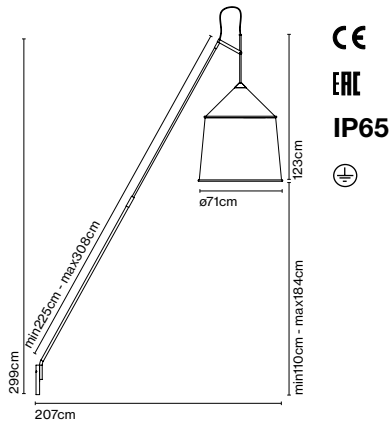

Jaima P307 + Shade 71

Code
Structure
A683-035

Finish
● Black (RAL 9005)

Shade 71
A683-040 ● Blue
A683-041 ● Beige
A683-042 ● Grey
A683-043 ● Green

Materials
Shade: Textilene, inner part in white
Structure: Stainless steel
Extensible stem: Carbon fiber

Dimmable: Yes
Integrated dimmer: No
Dimmer Casambi IP65 (optional)

Product type: Floor
Light source: LED COB 230VAC 15W 2700K CRI90 1022lm
Luminaire: 230VAC TRIAC 15W 530lm
Weight: Net 4,8 kg – Gross 15 kg
Package: 277 x 48 x 23 cm – 9 kg Vol – 0,3 m³
71 x 71 x 63 cm – 6 kg Vol – 0,3 m³
LED included

Cable length: min 2 m - max 2,8 m
Wire installation: Plug-in
Color cord: Black