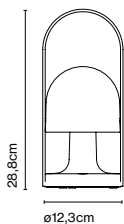

FollowMe

Code	Finish
A657-080	● White
A657-082	● Green (RAL 120 40 20)
A657-083	● Pink (RAL 050 80 20)
A657-084	● Terracotta (RAL 040 50 30)
A657-085	● Blue (RAL 190 80 10)

Materials
Diffuser: Opal Polycarbonate
Body: Polycarbonate
Handle: Plywood with natural oak varnish

Integrated dimmer: Yes
Dimmer Type: 3 positions dimmer

Product type: Table / Portable
Light source: LED SMD 1A 3,5W 2700K CRI90 216lm
Luminaire: in 5 Vdc 1,5A 135lm
Weight: Net 0,7 kg – Gross 1,8 kg
Package: 35 x 24 x 36 cm – 1,8 kg Vol – 0,03 m³ (1u)
51 x 35 x 36 cm – 8 kg Vol – 0,064 m³ (6u)
Product notes: Multiple order of 6 units. Power outlet not included.
Charging cable included (USB to USB-C). Power adapter not included.
LED included