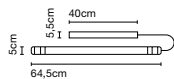

Neón de Luz NL - A 65

Code	Finish	Dimming	Class
A70-510	● Aluminium LED	-	II
A70-509	● Aluminium LED	DALI	II

Materials: Dimmable: Depends on the model
Structure: Polycarbonate with reflectors Integrated dimmer: No
Brackets: Chromed zamac Dimming protocols: DALI
Reactance box: Polycarbonate

Product type: Wall
Light source: LED SMD 450mA 15W 3000K CRI80 2250lm
Luminaire: 220 - 240 VAC 18,94W
220 - 240 VAC DALI 2 18,87W
Weight: Net 1,2 kg – Gross 1,8 kg
Package: 68 x 8 x 8 cm – 0,6 kg Vol – 0,004 m³
58 x 22 x 5 cm – 1,2 kg Vol – 0,006 m³
LED included

Dimmable

CE

ERC

UK
CA

Wire installation: Hardwired
Color cord: Transparent
Canopy color: White