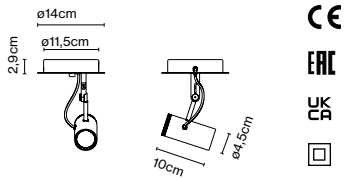

Polo Spot

Code
A642-036
A642-037

Finish
● Black (RAL 9005)
● White (RAL 9001)

Materials
Diffuser: Aluminium
Body: Aluminium

Dimmable: No

Product type: Ceiling
Light source: LED SMD 350mA 6,3W 3000K CRI80 532,4lm
Luminaire: 100 - 240 VAC 8,11W 436lm
Weight: Net 0,6 kg – Gross 0,8 kg
Package: 19 x 19 x 14 cm – 0,8 kg Vol – 0,005 m³
Product notes: Reflector with 36° degree aperture
LED included

Wire installation: Hardwired
Color cord: Black