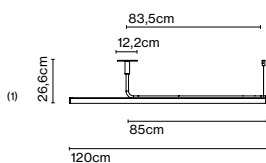

Ambrosia 120

Code	Finish	CCT
A704-001-15-22K	● Matt Gold	22K
A704-001-15-27K	● Matt Gold	27K
A704-001-15-30K	● Matt Gold	30K
A704-001-16-22K	● Black	22K
A704-001-16-27K	● Black	27K
A704-001-16-30K	● Black	30K

Materials: Aluminium
Structure: Aluminium
Diffuser: Methacrylate
Canopy: Aluminium / Steel

Dimmable: Yes
Integrated dimmer: No
Dimming protocols: It depends on the purchased power supply.

Product type: Pendant / Ceiling

Light source Ambrosia 22K: LED SMD 24Vdc 19,2W 2200K CRI80 2116lm
Luminaire Ambrosia 22K: (Power supply not included) 1885lm

Light source Ambrosia 27K: LED SMD 24Vdc 19,2W 2700K CRI90 2028lm
Luminaire Ambrosia 27K: (Power supply not included) 1891lm

Light source Ambrosia 30K: LED SMD 24Vdc 19,2W 3000K CRI90 2256lm
Luminaire Ambrosia 30K: (Power supply not included) 1927lm

Weight: Net 2,4 kg – Gross 3 kg

Package: 29 x 10 x 135 cm - 2 kg – VOL - 0,04 m³
8 x 8 x 128 cm - 1 kg – VOL - 0,01 m³

Product notes: 24V remote power supply to be ordered separately.
LED included

Dimmable

CE

UK
CA

ERC

(1) The height can be increased by means of the 40 or 60 cm poles (max. 3 units.) They can be combined.

Wire installation: Hardwired / Recessed

marset