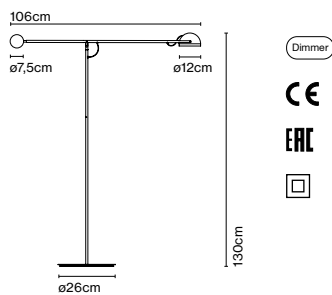

Copérnica P

Code	Finish
A686-007	● Satin Nickel-Golden-White
A686-008	● Satin Nickel-Graphite-White
A686-009	● Satin Nickel-Red-White
A686-010	● Graphite-Golden-Black
A686-011	● Graphite-Satin Nickel-Black
A686-012	● BlackGraphite-Red-Black

Materials
Structure: Satin nickel or graphite
Base: Steel
Counterweight: Steel
Diffuser: Aluminium

Dimmable: Yes
Integrated dimmer: Yes
Dimming protocols: 3 positions dimmer

Product type: Floor
Light source: LED SMD 24Vdc 4,7W 2700K CRI90 491lm
Luminaire: 85 - 264 VAC 5,94W 416lm
Weight: Net 4,8 kg – Gross 6,8 kg
Package: 165 x 24 x 17 cm – 4,1 kg Vol – 0,067 m³
36 x 36 x 3 cm – 2,7 kg Vol – 0,004 m³

LED included

Cable length: 2 m
Wire installation: Plug-in
Color cord: Black
Switch location: Tilttable diffuser