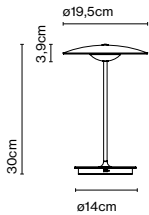

Materials
Diffuser and base: Pressed wood or brushed aluminium
Dissipater: Aluminium
Stem: Aluminium

Integrated dimmer: Yes
Dimmer Type: 3 positions dimmer

Product type: Table / Portable
Light source: LED SMD 1A 3,5W 2700K CRI90 395lm
Luminaire: in 5 Vdc 1,5A 290lm
Weight: Net 0,8 kg – Gross 1 kg
Package: 40 x 21 x 17 cm – 1 kg Vol – 0,01 m³ (1u)
39 x 22 x 41 cm – 2,4 kg Vol – 0,04 m³ (2u)
Product notes: Multiple order of 2 units
Charging cable included (USB to USB-C). Power adapter not included.