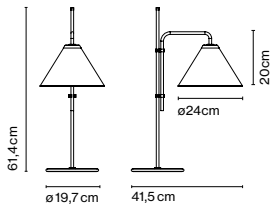

Cable length: 2 m

Wire installation: Plug-In

Color cord: Black

Switch location: In-line

Wood is a great ally of cozy lighting. It is a material that is hard to mold, a challenge that the Ginger collection neatly resolves. The combination of sheets of wood, paper and resins pressed together under high pressure achieves a laminate that appears