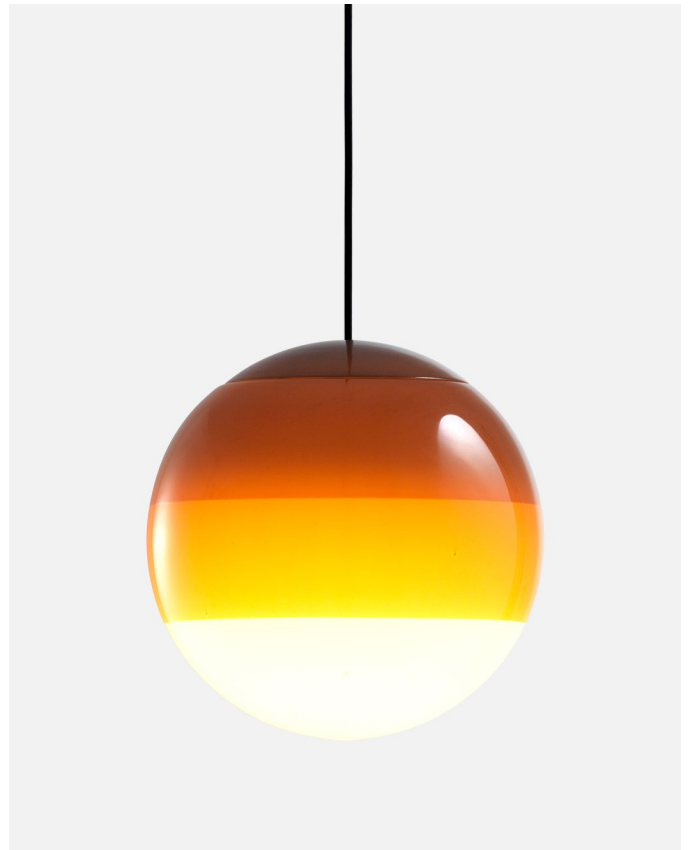

Cable length: 4 m
Wire installation: Hardwired
Color cord: Black