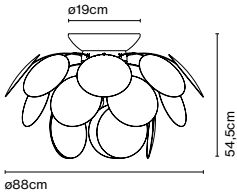

Discocó C88

Code	Finish
A620-011	● White (RAL 9003)
A620-109	● Matte Grey (RAL 7037)
A620-108	● Matte Beige (RAL 1001)
A620-082	● Black - Gold (RAL 9004 - Gold)

Materials
Discs: ABS
Semi-sphere: Chromed metal

Product type: Ceiling
Light source: 3x E27 LED Globe (ø120) 14W
Weight: Net 5,9 kg – Gross 9,5 kg
Package: 121 x 31 x 41 cm - 9,5 kg – VOL - 0,15 m³

Wire installation: Hardwired