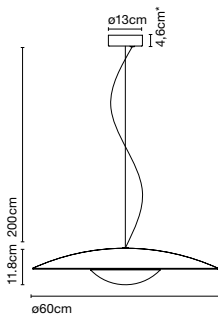

Ginger 60

Code	Finish	Dimming	Class
A662-056	● Oak-White	Triac	II
A662-057	● Wenge-White	Triac	II
A662-058	● Oak-White	DALI	I
A662-059	● Wenge-White	DALI	I
A662-060	● Oak-White	1-10V	I
A662-061	● Wenge-White	1-10V	I
A662-368	● Brushed brass-Brushed brass	Triac	II
A662-369	● Brushed brass-White	Triac	II
A662-370	● Black-White	Triac	II
A662-372	● Brushed brass-Brushed brass	DALI	I
A662-373	● Brushed brass-White	DALI	I
A662-374	● Black-White	DALI	I

Materials

Diffuser: Pressed wood or brushed aluminium

Dissipater: Aluminium

Dimmable: Yes

Integrated dimmer: No

Dimming protocols: Phase cut (Triac)

DALI

1-10V

Product type: Pendant

Light source: LED SMD 700mA 22,4W 2700K CRI90 2933lm

Luminaire: 180 - 295 VAC TRIAC 26,09W 1165lm

220 - 240 VAC DALI 26,37W 1165lm

220 - 240 VAC 1-10V 27,15W 1165lm

Weight: Net 3,5 kg – Gross 6,2 kg

Package: 67 x 67 x 24 cm – 6,2 kg Vol – 0,1 m³

LED included

Dimmable

CE

ERC

UK
CA

* 6,5cm (DALI)

Cable length: 2 m

Wire installation: Hardwired

Color cord: Black

Canopy color: Black