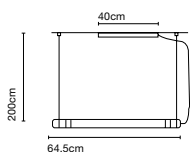

Neón de Luz NL - S 65

Code	Finish	Dimming	Class
A70-511	● Aluminium LED	-	II
A70-514	● Aluminium LED	DALI	II

Materials
Structure: Polycarbonate with reflectors
Brackets: Chromed zamac
Reactance box: Polycarbonate

Dimmable: Depends on the model
Integrated dimmer: No
Dimming protocols: DALI

Product type: Pendant
Light source: LED SMD 450mA 15W 3000K CRI80 2250lm
Luminaire: 220 - 240 VAC 18,94W
220 - 240 VAC DALI 18,87W
Weight: Net 1,4 kg – Gross 1,8 kg
Package: 68 x 8 x 8 cm – 0,6 kg Vol – 0,004 m³
50 x 18 x 8 cm – 1,2 kg Vol – 0,006 m³

Dimmable

CE

ERC

UK
CA

Cable length: 2 m
Wire installation: Hardwired
Color cord: Transparent
Canopy color: White