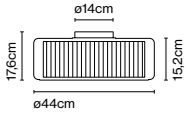

Mercer C

Code	Finish
A89-060	● Natural cotton ribbon
A89-077	● Pearl white

Materials
Shade: Textile
Structure: Blown glass

Product type: Wall
Light source: 2x E27 LED Standard 8W
Weight: Net 4,5 kg – Gross 6 kg
Package: 58 x 58 x 36 cm – 6 kg Vol – 0,1 m³

Wire installation: Hardwired