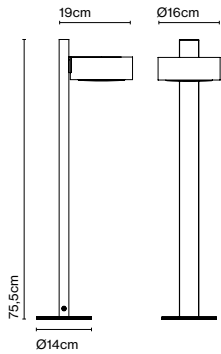

Plaff-on! B IP65

Code A628-064
Finish ● Black

Materials
Structure: Aluminium
Shade: Opal blown glass

Dimmable: Yes
Integrated dimmer: No
Dimming protocols: Phase cut (Triac)

Product type: Wall
Light source: LED COB 230 VAC 8W 2700K CRI90 571lm
Luminaire: 230 VAC TRIAC 8,47W 225lm
Weight: Net 1,8 kg – Gross 3,4 kg
Package: 23,5 x 83 x 33,5 cm – 3,4 kg Vol – 0,07 m³
LED included

Dimmable

CE

IP65

ERC

UK
CA

Wire installation: Hardwired