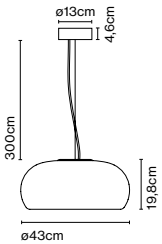

Vetra 43

Code
A689-004
A689-033

Finish
● White
● Amber

Materials
Shade: Blown glass
Dissipater: Aluminium

Dimmable: Yes
Integrated dimmer: No
Dimming protocols: Phase cut (Triac)

Product type: Pendant
Light source: LED SMD 700mA 16,28W 2700K CRI90 1873lm
Luminaire: 180 - 295 VAC TRIAC 19,71W 881lm
Weight: Net 5,7 kg – Gross 7,6 kg
Package: 57 x 57 x 37 cm – 7,6 kg Vol – 0,051 m³
LED included

Dimmable

Cable length: 3 m
Wire installation: Hardwired
Color cord: Black
Canopy color: Black