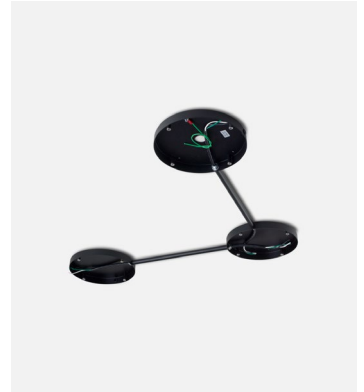

Accessory C3 Djembé 42

Code A681-018
Finish ● Black (RAL 9005)

Materials
Structure: Painted iron

Product type: Accessory
Weight: Net 1,6 kg – Gross 2 kg
Package: 64 x 40 x 9 cm - 2 kg – VOL - 0,02 m³
Product notes: Accessory to combine 3 Djembé 42 models for a single junction box.