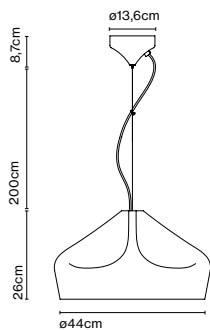

Pleat Box 47

Code	Finish
A636-067	● White - White
A636-068	● White - Gold
A636-069	● Grey - White
A636-070	● Grey - Gold
A636-071	● Terracotta - White
A636-072	● Terracotta - Gold
A636-087	● Black - White
A636-088	● Black - Gold
A636-103	● Brown - White
A636-104	● Brown - Gold

Materials
Shade: Ceramic with the inner part in brilliant white enamel or gold
Canopy: Ceramic
Cord: Fabric

Product type: Pendant
Light source: E27 LED Standard 8W
Weight: Net 4,6 kg – Gross 6 kg
Package: 57 x 57 x 36 cm – 6 kg Vol – 0,1 m³