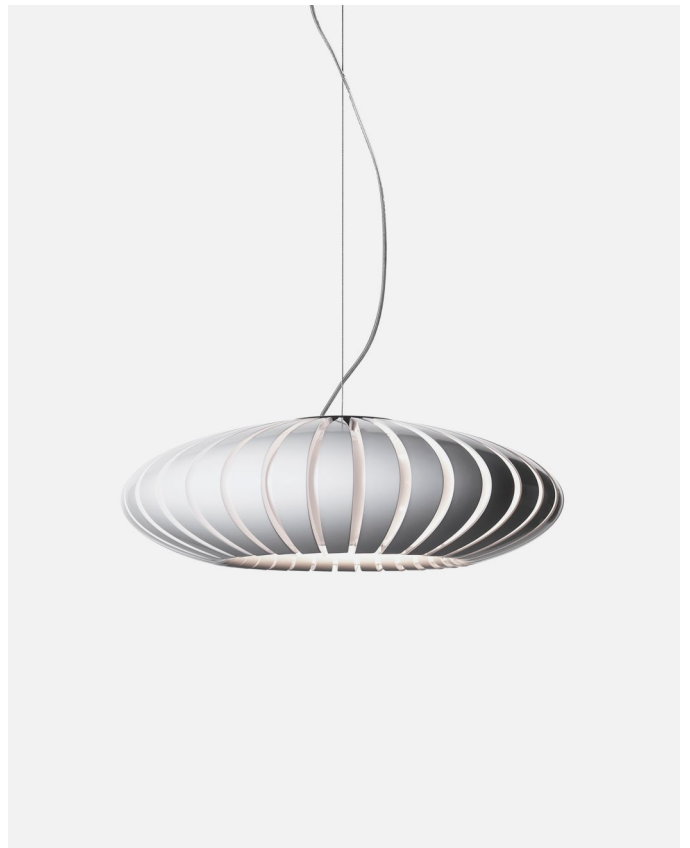

Maranga 32

Code A644-004   Finish ● White (RAL 9003)

Materials
Shade: Polycarbonate, chromed metal cover
Diffuser: Transparent polycarbonate

Product type: Pendant
Light source: 2x E14 LED 5W
Weight: Net 1,3 kg – Gross 2,2 kg
Package: 36 x 37 x 20 cm – 2,2 kg Vol – 0,03 m³

Cable length: 2 m
Wire installation: Hardwired
Color cord: Transparent
Canopy color: White