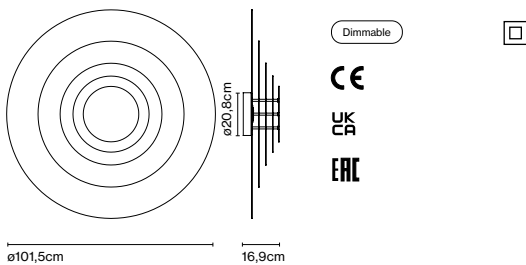

Dimmable: Yes
 Integrated dimmer: No
 Dimming protocols: Phase cut (Triac)

Product type: Wall / Ceiling
 Light source: LED SMD 700mA 8,2W 2700K CRI90 913lm
 Luminaire: 220 - 240 VAC TRIAC 9W
 Weight: Net 8 kg – Gross 12 kg
 Package: 107 x 107 x 23 cm – 12 kg Vol – 0,26 m³
 LED included

Dimmable: Yes
 Integrated dimmer: No
 Dimming protocols: Phase cut (Triac)

Product type: Wall / Ceiling
 Light source: LED SMD 700mA 8,2W 2700K CRI90 913lm
 Luminaire: 220 - 240 VAC TRIAC 9W
 Weight: Net 11 kg – Gross 17 kg
 Package: 107 x 107 x 23 cm – 17 kg Vol – 0,26 m³
 LED included