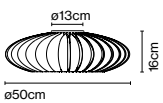

Maranga C

Code A644-012   Finish ● White (RAL 9003)

Materials
Shade: Polycarbonate, chromed metal cover
Diffuser: Transparent polycarbonate

Product type: Ceiling
Light source: 3x E27 LED Standard 8W
Weight: Net 2,2 kg – Gross 3,8 kg
Package: 60 x 60 x 24 cm – 3,8 kg Vol – 0,09 m³

Wire installation: Hardwired