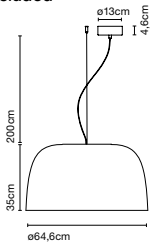

Djembé 65.35

Code	Finish	Dimming	Class
A681-268	White (RAL 1013)	Triac	II
A681-269	Grey (RAL 7022)	Triac	II
A681-270	Red (RAL 3011)	Triac	II
A681-271	Sky Blue (PANTONE 7542C)	Triac	II
A681-272	White (RAL 1013)	DALI	I
A681-273	Grey (RAL 7022)	DALI	I
A681-274	Red (RAL 3011)	DALI	I
A681-275	Sky Blue (PANTONE 7542C)	DALI	I

Materials

Shade: Bi-injected rotary moulded polyethylene (stone texture on the outer part and smooth satin white on the inner part of the fixture)

Diffuser: Aluminium

Dimmable: Yes

Integrated dimmer: No

Dimming protocols: Phase cut (Triac)
DALI

Product type: Pendant

Light source: LED SMD 700mA 22,4W 2700K CRI90 2933lm

Luminaire: 180 - 295 VAC TRIAC 26,09W 1845lm
220 - 240 VAC DALI 26,37W 1845lm

Weight: Net 6,1 kg – Gross 8,5 kg

Package: 65 x 65 x 42 cm – 8,5 kg Vol – 0,18 m³

Product notes: 3000K available upon request

LED included