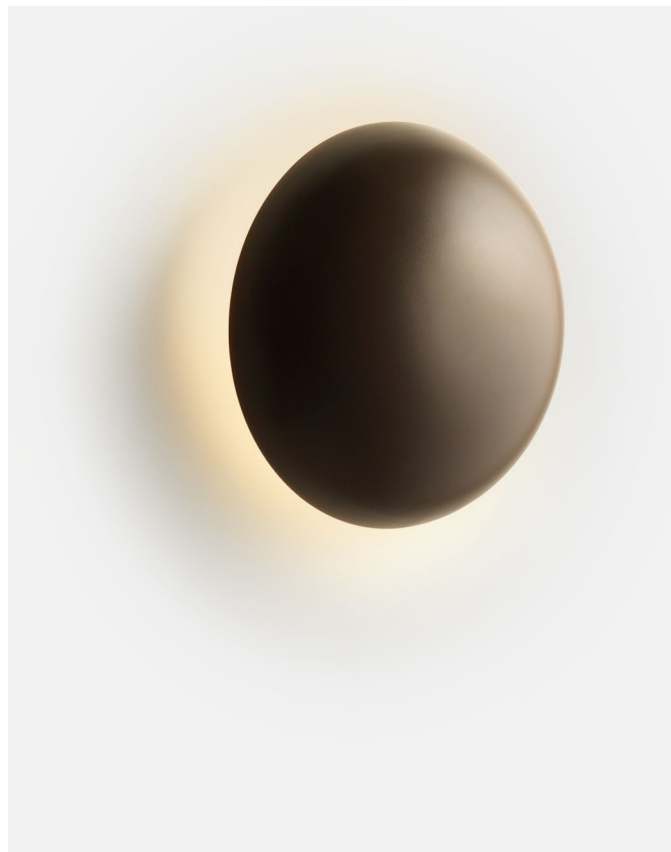

Babila 28

Code

A706-002
A706-004-35
A706-004-47

Finish

● Polished stainless steel
● White (RAL 9010)
● Brown (RAL 8019)

Materials

Diffuser: Polished stainless steel
AISI 316 or lacquered aluminium

Dimmable: Yes

Integrated dimmer: No

Dimming protocols: Phase cut (Triac)

Product type: Wall / Ceiling

Light source: LED COB 230 VAC 8W 2700K CRI90 571lm

Luminaire: 230 VAC TRIAC 8,47W 185lm

Weight: Net 1,4 kg – Gross 2,1 kg

Package: 39 x 40 x 12,5 cm - 2,1 kg – VOL - 0,02 m³

LED included

Dimmable

CE

IP65

ERC

UK
CA

Wire installation: Hardwired