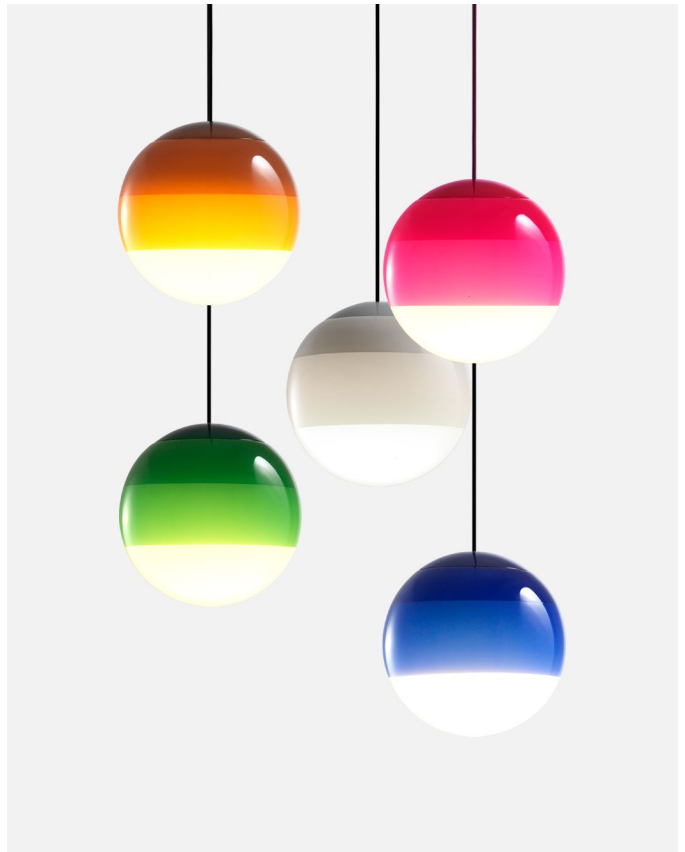

Dipping Light 13

Code	Finish
A691-240	White
A691-241	Blue
A691-242	Green
A691-243	Amber
A691-244	Pink

Materials
Diffuser: Brilliant white blown glass globe with layered paint
Cover: Polycarbonate
Canopy: Metal

Dimmable: Yes
Integrated dimmer: No
Dimming protocols: Phase cut (Triac)

Product type: Pendant
Light source: LED SMD 350mA 4,05W 2700K CRI90 463lm
Luminaire: 220 - 240 VAC TRIAC 5,72W 203lm
Weight: Net 0,8 kg – Gross 1,3 kg
Package: 21 x 22 x 23 cm – 1,3 kg Vol – 0,01 m³
LED included

Dimmable

CE

ERC

UK
CA

Cable length: 2 m
Wire installation: Hardwired
Color cord: Black
Canopy color: Black - Entry points: 1