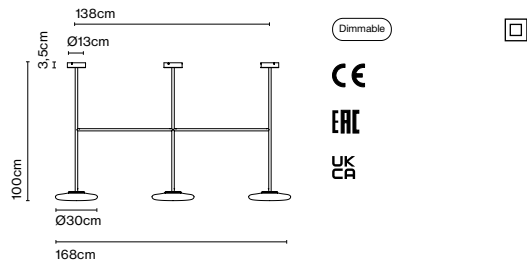

Ihana x3 100

Code	Finish	Dimming	CCT
A709-005-39-27K	● Opal	Triac	27K
A709-006-39-18/30K	● Opal	Triac	DTW 18K-30K

Materials
Structure: Steel
Shade: Opal blown glass

Dimmable: Yes
Integrated dimmer: No
Dimming protocols: Phase cut (Triac)
Dim to warm from 1800K to 3000K. (Triac)

Product type: Pendant / Ceiling
Light source: LED SMD 700mA 24,6W 2700K CRI90 2739lm
Luminaire: 220 - 240 VAC TRIAC 29,67W 1491lm
Light source DTW: LED COB 350mA 18W 1800-3000K CRI90 1908lm
Luminaire DTW: 220 - 240 VAC TRIAC 22,8W
Weight: Net 6,8 kg – Gross 9,5 kg
Package: (3x) 21 x 42 x 42 cm – 3 kg Vol – 0,04 m³
24 x 14 x 114 cm – 3,7 kg Vol – 0,04 m³
24 x 14 x 114 cm – 2,8 kg Vol – 0,04 m³

Product notes: DALI upon request
LED included

Wire installation: Hardwired
Canopy color: Black