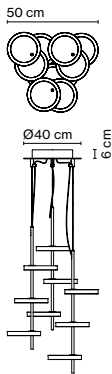

Nenúfar Pre-set 3A

Code	Finish	Dimming	Class
A647-101	● Black	-	I
A647-103	● Black	DALI	I
A647-105	● Black	1-10V	I

Materials
Stem: Metal
Shade: Polycarbonate
Diffuser: Methacrylate

Dimmable: Yes
Integrated dimmer: No
Dimming protocols: DALI
1-10V

Product type: Pendant
Light source: LED SMD 24Vdc 27W (x3) 2700K CRI90 3150lm (x3)
Luminaire: 90 - 264 VAC 80W 611lm (x3)
220 - 240 VAC DALI 76W 611lm (x3)
220 - 240 VAC 0-10V 79W 611lm (x3)
Weight: Net 5,1 kg – Gross 7,5 kg
Package: 44 x 44 x 13 cm – 4,5 kg Vol – 0,025 m³
(3x) 69 x 34 x 32 cm – 3 kg Vol – 0,075 m³
Product notes: 3000K available upon request
LED included