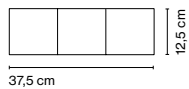

Product type: Accessory
Weight: Net 0,45 kg – Gross 0,66 kg
Package: 50 x 17 x 7 cm - 0,66 kg – VOL - 0,006 m³

Canopy color: White

Base Atlas 3

Code A34-027 Finish
○ White

Materials
Structure: White Polyamide