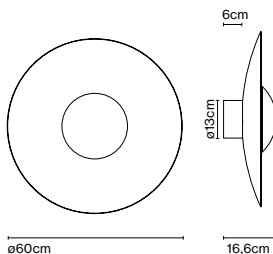

Ginger 60C IP65

Code
A662-553-31
A662-553-39

Finish
● Rust Brown
● Black-White (RAL 9005-9010)

Materials
Diffuser: Aluminium
Dissipater: Aluminium

Dimmable: Yes
Integrated dimmer: No
Dimming protocols: Phase cut (Triac)

Product type: Wall / Ceiling
Light source: LED SMD 700mA 22,4W 2700K CRI90 2933lm
Luminaire: 180 - 295 VAC TRIAC 26,09W 1165lm - Black-White
180 - 295 VAC TRIAC 26,09W 245lm - Rust brown
Weight: Net 3,6 kg – Gross 6,3 kg
Package: 67 x 67 x 24 cm – 6,3 kg Vol – 0,1 m³
Product notes: DALI and Casambi upon request
LED included

Dimmable

CE

ERC

UK
CA

IP65

Canopy color: Black