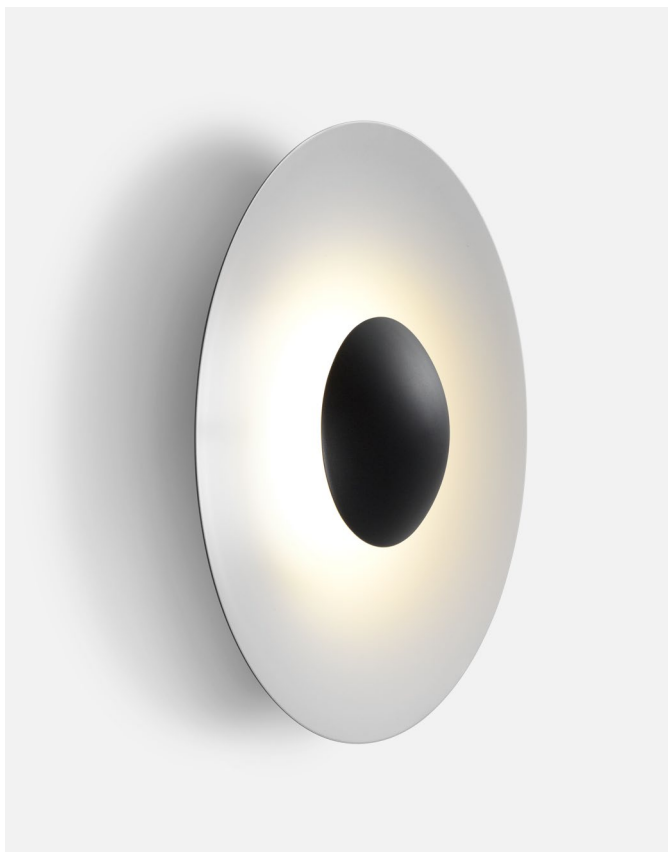

Ginger 42C IP65

Code
A662-552-31
A662-552-39

Finish
● Rust Brown
● Black-White (RAL 9005-9010)

Materials
Diffuser: Aluminium
Dissipater: Aluminium

Dimmable: Yes
Integrated dimmer: No
Dimming protocols: Phase cut (Triac)

Product type: Wall / Ceiling
Light source: LED SMD 700mA 16,28W 2700K CRI90 1873lm
Luminaire: 180 - 295 VAC TRIAC 19,71W 698lm - Black-White
180 - 295 VAC TRIAC 19,71W 186lm - Rust brown
Weight: Net 1,8 kg – Gross 3,5 kg
Package: 57 x 53 x 17 cm – 3,5 kg Vol – 0,051 m³
Product notes: DALI and Casambi upon request
LED included

Dimmable

CE

ERC

UK
CA

IP65

Canopy color: Black

Ginger 60C IP65

Code
A662-553-31
A662-553-39

Finish
● Rust Brown
● Black-White (RAL 9005-9010)

Materials
Diffuser: Aluminium
Dissipater: Aluminium

Dimmable: Yes
Integrated dimmer: No
Dimming protocols: Phase cut (Triac)

Product type: Wall / Ceiling
Light source: LED SMD 700mA 22,4W 2700K CRI90 2933lm
Luminaire: 180 - 295 VAC TRIAC 26,09W 1165lm - Black-White
180 - 295 VAC TRIAC 26,09W 245lm - Rust brown
Weight: Net 3,6 kg – Gross 6,3 kg
Package: 67 x 67 x 24 cm – 6,3 kg Vol – 0,1 m³
Product notes: DALI and Casambi upon request
LED included

Dimmable

CE

ERC

UK
CA

IP65

Canopy color: Black