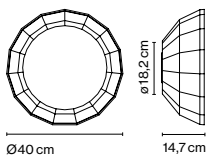

Materials

Shade: Ceramic with the inner part in brilliant white enamel or gold

Product type: Wall

Light source: 2x E27 LED Standard 8W

Weight: Net 3,9 kg – Gross 5,3 kg

Package: 52 x 52 x 29 cm – 5,3 kg Vol – 0,078 m³

CE

ERC

UK

Wire installation: Hardwired