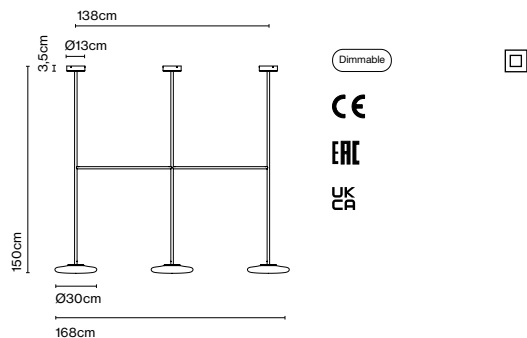

Ihana x3 150

Code	Finish	Dimming	CCT
A709-003-39-27K	● Opal	Triac	27K
A709-004-39-18/30K	● Opal	Triac	DTW 18K-30K

Materials
Structure: Steel
Shade: Opal blown glass

Dimmable: Yes
Integrated dimmer: No
Dimming protocols: Phase cut (Triac)
Dim to warm from 1800K to 3000K. (Triac)

Product type: Pendant / Ceiling
Light source: LED SMD 700mA 24,6W 2700K CRI90 2739lm
Luminaire: 220 - 240 VAC TRIAC 29,67W 1491lm
Light source DTW: LED COB 350mA 18W 1800-3000K CRI90 1908lm
Luminaire DTW: 220 - 240 VAC TRIAC 22,8W
Weight: Net 7,8 kg – Gross 12,7 kg
Package: (3x) 21 x 42 x 42 cm – 3 kg Vol – 0,04 m³
18 x 18 x 167 cm – 5,2 kg Vol – 0,05 m³
18 x 18 x 167 cm – 4,5 kg Vol – 0,05 m³

Product notes: DALI upon request
LED included

Wire installation: Hardwired
Canopy color: Black