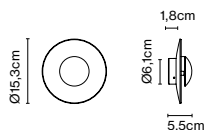

Ginger 15C IP65

Code A662-549-31
A662-549-39

Finish ● Rust Brown
● Black-White (RAL 9005-9010)

Materials Diffuser: Aluminium
Dissipater: Aluminium
Structure: Stainless steel

Dimmable: Yes
Integrated dimmer: No
Dimming protocols: It depends on the purchased power supply.
Phase cut (Triac)

Product type: Wall / Ceiling
Light source: LED SMD 24Vdc 5W 2700K CRI90 495lm
Luminaire: (Power supply not included) 67lm - Black-White
(Power supply not included) 27lm - Rust brown
Weight: Net 0,4 kg – Gross 0,5 kg
Package: 24 x 21 x 10 cm – 0,5 kg Vol – 0,01 m³
Product notes: 24V remote power supply to be ordered separately.
LED included

Dimmable

CE

IP65

ERC

UK
CA