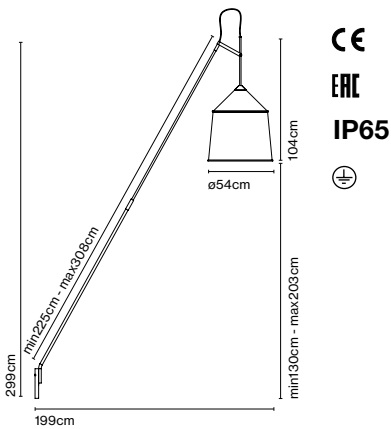

Materials
Shade: Textilene, inner part in white
Structure: Stainless steel
Extensible stem: Carbon fiber

Dimmable: Yes
Integrated dimmer: No
Dimmer Casambi IP65 (optional)

Product type: Floor
Light source: LED COB 230VAC 15W 2700K CRI90 1022lm
Luminaire: 230VAC TRIAC 15W 513lm
Weight: Net 4,7 kg – Gross 12,5 kg
Package: 277 x 48 x 23 cm – 9 kg Vol – 0,3 m³
 55 x 55 x 45 cm – 3,5 kg Vol – 0,136 m³
LED included