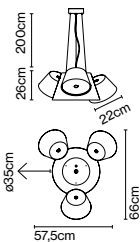

Materials
 Shade: Aluminium
 Diffuser: Opalescent methacrylate

Product type: Pendant
Light source: 3x E14 LED Standard 5W 2x E27 LED Standard 8W
Weight: Net 2,7 kg – Gross 4,1 kg
Package: 44 x 44 x 28 cm – 3,4 kg Vol – 0,054 m³
 (3x) 24 x 24 x 17 cm – 0,7 kg Vol – 0,009 m³