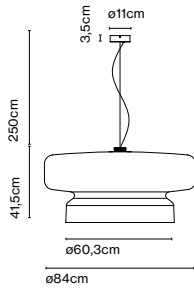

Product type: Pendant
Light source: E27 LED GLOBE (Ø120) 11W 2800K 1055lm
Weight: Net 12,7 kg – Gross 20 kg
Package: 93 x 93 x 53 cm – 20 kg Vol – 0,5 m³

CE

UK
CB

EAC

Cable length: 2,5 m
Wire installation: Hardwired
Color cord: Black
Canopy color: Black