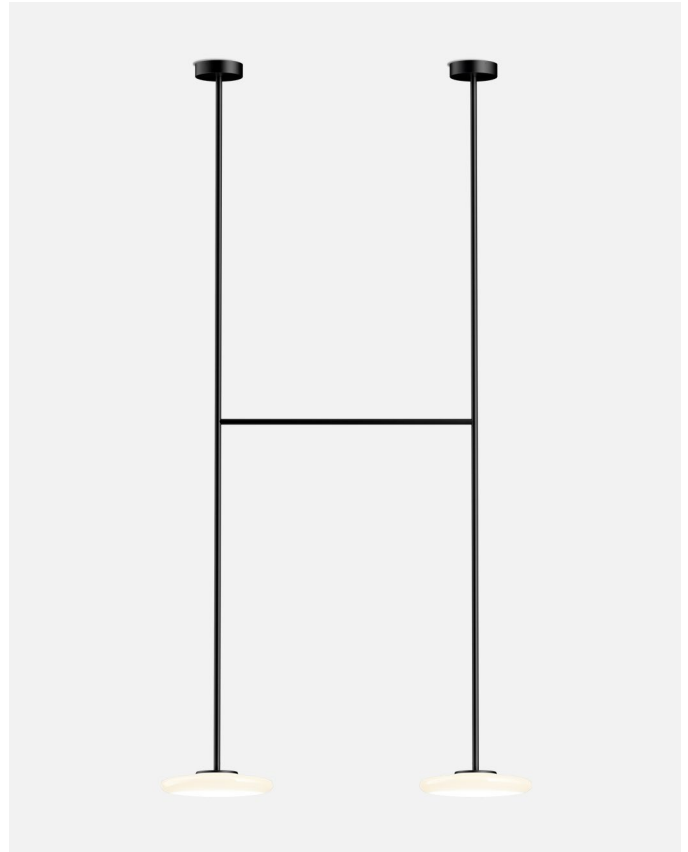

Ihana x2 200

Code	Finish	Dimming	CCT
A709-007-39-27K	● Opal	Triac	27K
A709-008-39-18/30K	● Opal	Triac	DTW 18K-30K

Materials	Dimmable: Yes
Structure: Steel	Integrated dimmer: No
Shade: Opal blown glass	Dimming protocols: Phase cut (Triac)
	Dim to warm from 1800K to 3000K. (Triac)

Product type: Pendant / Ceiling
Light source: LED SMD 700mA 16,4W 2700K CRI90 1826lm
Luminaire: 220 - 240 VAC TRIAC 19,78W 994lm
Light source DTW: LED COB 350mA 12W 1800-3000K CRI90 1272lm
Luminaire DTW: 220 - 240 VAC TRIAC 15,2W
Weight: Net 6,7 kg – Gross 9,7 kg
Package: (2x) 21 x 42 x 42 cm – 3 kg Vol – 0,04 m³
18 x 18 x 225 cm – 6,7 kg Vol – 0,07 m³
Product notes: DALI upon request
LED included

Dimmable ☐

CE

ERC

UK
CA

Wire installation: Hardwired
Canopy color: Black

Ihana x3 80 NEW

Code	Finish	Dimming	CCT
A709-056-39-27K	● Opal	Triac	27K
A709-013-39-18/30K	● Opal	Triac	DTW 18K-30K

Materials	Dimmable: Yes
Structure: Steel	Integrated dimmer: No
Shade: Opal blown glass	Dimming protocols: Phase cut (Triac)
	Dim to warm from 1800K to 3000K. (Triac)

Product type: Pendant / Ceiling
Light source: LED SMD 700mA 24,6W 2700K CRI90 2739lm
Luminaire: 220 - 240 VAC TRIAC 29,67W 1491lm
Light source DTW: LED COB 350mA 18W 1800-3000K CRI90 1908lm
Luminaire DTW: 220 - 240 VAC TRIAC 22,8W
Weight: Net 6,8 kg – Gross 9,5 kg
Package: (3x) 21 x 42 x 42 cm – 3 kg Vol – 0,04 m³
24 x 14 x 114 cm – 3,7 kg Vol – 0,04 m³
24 x 14 x 114 cm – 2,8 kg Vol – 0,04 m³
Product notes: DALI upon request
LED included

Dimmable ☐

CE

ERC

UK
CA

Wire installation: Hardwired
Canopy color: Black