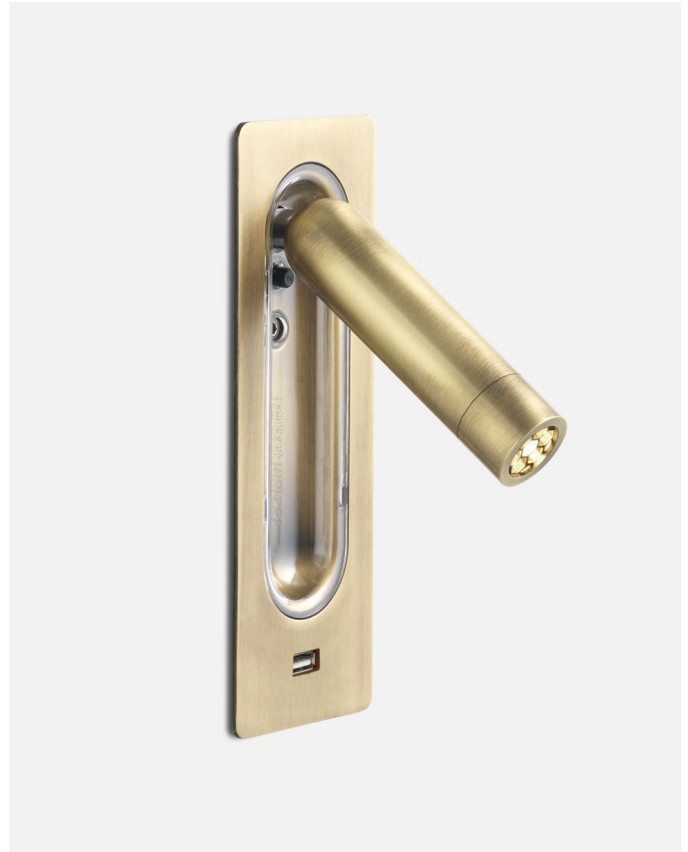

Dimmable: No

Product type: Wall
Light source: LED SMD 700mA 2,1W 2700K CRI80 226,5lm
Luminaire: 90 - 264 VAC 5,2W 131lm
Weight: Net 0,87 kg – Gross 1 kg
Package: 11 x 21 x 9 cm – 1 kg Vol – 0,02 m³
Product notes: Incorporated press button to switch on or off when opening or closing the wall lamp. Honeycomb grill to avoid glare. Incorporated USB on fixture face.
LED included