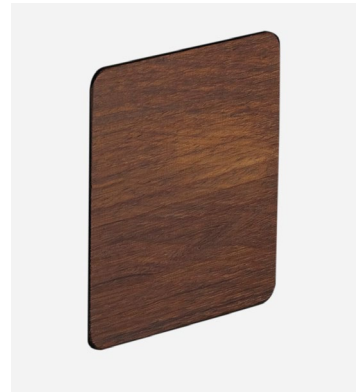

IP65

Wire installation: Hardwired

Lid

Code A646-005
 A646-022
 A646-023
 A646-007
 A646-009

Finish
 ● White (RAL 9003)
 ● Brown (RAL 8019)
 ● Rust brown
 ● Dark iroko
 ● Stone-like

Materials
 Structure: Injected aluminium
 Lids: Metal, wood, stone-like