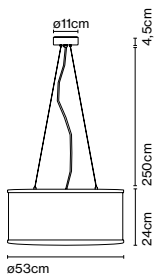

Cala Susp IP65

Code A645-005
Finish ● Brown

Materials
Shade: Polyethylene , Textilene

Product type: Pendant
Light source: 2x E27 LED Standard 8W
Weight: Net 3,5 kg – Gross 7,7 kg
Package: 67 x 66 x 25 cm - 7,7 kg – VOL - 0,1 m³

CE
EAC
UK
IP65

Cable length: 2,5 m
Wire installation: Hardwired
Color cord: Black
Canopy color: White