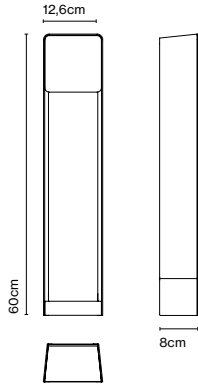

Lab B 60

Code	Finish
A646-080	● White (RAL 7024-9003)
A646-081	● Brown (RAL 7024-8019)
A646-082	● Rust brown
A646-083	● Dark iroko

Materials
Structure: Aluminium
Lids: Metal, wood

Dimmable: Yes
Integrated dimmer: No
Dimming protocols: Phase cut (Triac)

Product type: Bollard
Light source: LED SMD 700mA 6,3W 2700K CRI80 590lm
Luminaire: 220 - 240 VAC TRIAC 8,41W 319lm
Weight: Net 2,5 kg – Gross 3,5 kg
Package: 18 x 13 x 70 cm – 3,5 kg Vol – 0,02 m³