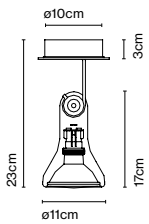

Product type: Power supply

Atlas

Code: A34-001
Finish: Translucent

Materials
Shade: Polycarbonate
Canopy: White Polyamide
Structure: Stainless steel

Product type: Wall / Ceiling
Light source: E27 LED PAR30 10W 40° 3000K
Weight: Net 0,3 kg – Gross 0,55 kg
Package: 18 x 21 x 24 cm - 0,55 kg – VOL - 0,008 m³