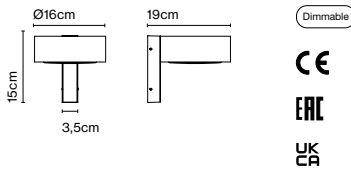

Plaff-on! A IP65

Code A628-061   Finish ● Black

Materials
Structure: Aluminium
Shade: Opal blown glass

Dimmable: Yes
Integrated dimmer: No
Dimming protocols: Phase cut (Triac)

Product type: Wall
Light source: LED COB 230 VAC 8W 2700K CRI90 571lm
Luminaire: 230 VAC TRIAC 8,47W 225lm
Weight: Net 0,8 kg – Gross 1,2 kg
Package: 22 x 22 x 16,5 cm – 1,2 kg Vol – 0,008 m³
LED included

⊕
IP65