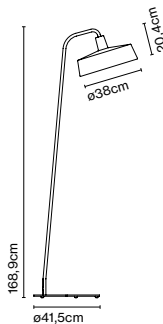

Soho 38 P LED

Code	Finish
A631-230	● White
A631-231	● Stone grey
A631-232	● Black
A631-233	● Sand
A631-234	● Sky blue

Materials
Shade: Rotary moulded polyethylene
Diffuser: Methacrylate opal
Structure: Metal with stainless anti-oxidant cataphoresis

Dimmable: Yes
Integrated dimmer: No
Dimming protocols: Phase cut (Triac)

Product type: Ceiling
Light source: LED SMD 700mA 8,2W 2700K CRI90 913lm
Luminaire: 220 - 240 VAC TRIAC 9,89W
Weight: Net 12 kg – Gross 14,5 kg
Package: 44 x 44 x 24 cm – 3 kg Vol – 0,05 m³
46 x 46 x 3 cm – 8,5 kg Vol – 0,006 m³
176 x 30 x 6,5 cm – 3 kg Vol – 0,03 m³

LED included

Dimmable

IP44

CE

ERC

Cable length: 2 m
Wire installation: Plug-in
Color cord: Black