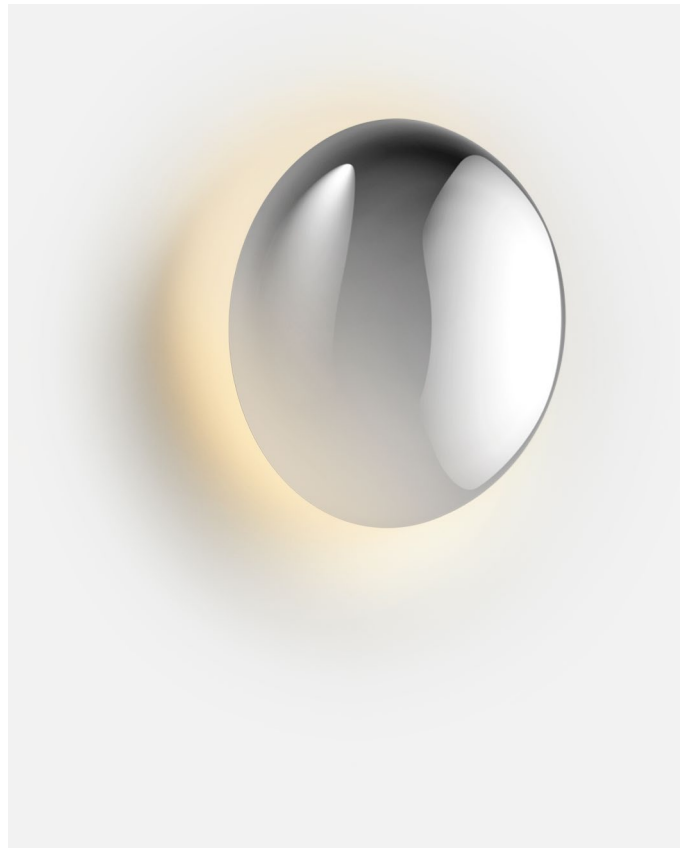

Babila 18

Code
A706-001
A706-003-35
A706-003-47

Finish
● Polished stainless steel
● White (RAL 9010)
● Brown (RAL 8019)

Materials
Diffuser: Polished stainless steel
AISI 316 or lacquered aluminium

Dimmable: Yes
Integrated dimmer: No
Dimming protocols: Phase cut (Triac)

Product type: Wall / Ceiling
Light source: LED COB 230 VAC 8W 2700K CRI90 571lm
Luminaire: 230 VAC TRIAC 8,47W 89lm
Weight: Net 0,8 kg – Gross 1,2 kg
Package: 29 x 30,5 x 12,5 cm - 1,2 kg – VOL - 0,01 m³
LED included

Dimmable

CE

ERC

UK
CA

IP65