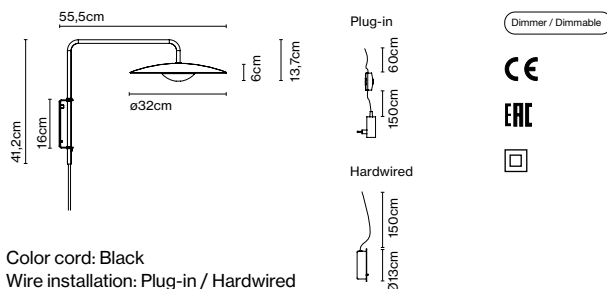

Ginger A

Code Finish Dimmer

Plug-in
A662-074 ● Oak-White Progressive
A662-075 ● Wenge-White Progressive

Hardwired (Canopy)

A662-081 ● Oak-White Triac / on-off
A662-082 ● Wenge-White Triac / on-off

RSC (Recessed canopy)

A662-130 ● Oak-White Triac
A662-131 ● Wenge-White Triac

Materials

Diffuser: Pressed wood
Dissipater: Aluminium
Structure: Metal

Integrated dimmer: Yes

Dimmer Type: Progressive dimmer from 0 to 100

Dimming protocols: Phase cut (Triac)

Product type: Wall

Light source: LED SMD 700mA 8,2W 2700K CRI90 913lm

Luminaire: 220 - 240 VAC TRIAC 9,89W 350lm

Weight: Net 1,5 kg – Gross 3 kg

Package: 57 x 53 x 17 cm – 3 kg Vol – 0,051 m³

LED included

Color cord: Black

Wire installation: Plug-in / Hardwired