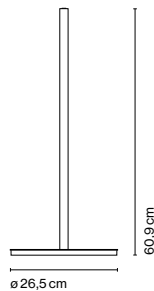

Floor base

Code A642-020
Finish ● Black (RAL 9005)

Materials
Structure: Aluminium

Product type: Accessory
Weight: Net 5,4 kg – Gross 7 kg
Package: 34 x 34 x 3 cm - 6 kg – VOL - 0,003 m³
Ø4 x 66 cm - 1 kg – VOL - 0,0002 m³