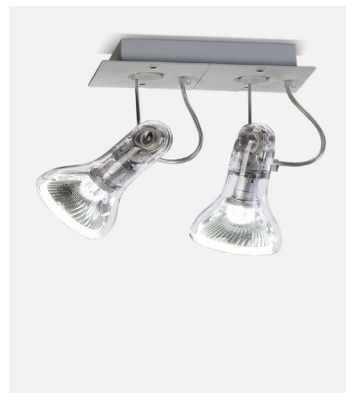

Base Atlas 2

Code A34-026   Finish
○ White

Materials
Structure: White Polyamide

Product type: Accessory
Weight: Net 0,45 kg – Gross 0,66 kg
Package: 50 x 17 x 7 cm - 0,66 kg – VOL - 0,006 m³

Canopy color: White