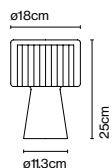

Mercer mini

Code
A89-008
A89-072

Finish
● Natural cotton ribbon
● Pearl white

Materials
Shade: Textile
Structure: Blown glass
Diffuser: Opal disc

Product type: Table
Light source: G9 LED 3,5W
Weight: Net 1,6 kg - Gross 2,4 kg
Package: 38 x 28 x 30 cm - 2,4 kg Vol - 0,03 m³

Cable length: 1,5 m
Wire installation: Plug-in
Color cord: Black
Switch location: In-line