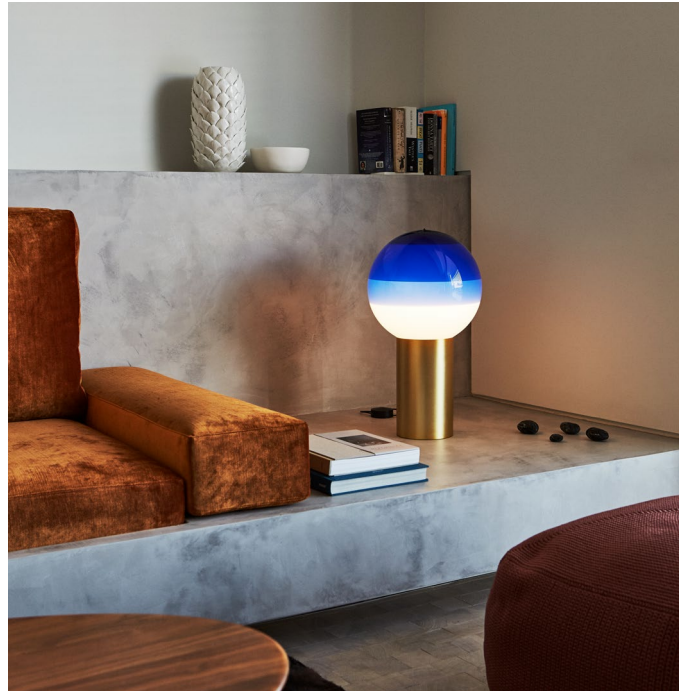

Dipping Light, Jordi Canudas

Beyond its function as a lamp, the Dipping Light seeks to excite. When it's turned on, its different shades of paint sift the light, creating a magical ambient effect. When it's off, its colored glass sphere is an object charged with beauty, and eye-

catching design piece for a shelf, bedside, or table. The various layers of paint draw concentric circles and capture the light, moderating its intensity. The paint becomes the shade, colouring and texturizing the light.