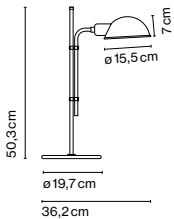

Materials
 Base: Iron wapped with black rubber
 Stem: Iron
 Shade: Aluminium

Product type: Table
Light source: E14 LED 5W
Weight: Net 1,8 kg – Gross 3 kg
Package: 47 x 34 x 11 cm – 3 kg Vol – 0,017 m³

CE