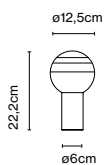

Dipping Light

Code	Finish
A691-001	White - Brushed Brass
A691-060	White - Graphite
A691-002	Blue - Brushed Brass
A691-061	Blue - Graphite
A691-003	Green - Brushed Brass
A691-062	Green - Graphite
A691-004	Amber - Brushed Brass
A691-063	Amber - Graphite
A691-005	Pink - Brushed Brass
A691-064	Pink - Graphite

Materials Dimmable: No
Body: Metal
Diffuser: Brilliant white blown glass
globe with layered paint

Product type: Table
Light source: LED SMD 700mA 2,2W 2700K CRI90 216lm
Luminaire: 90 - 264 VAC 3,72W 123lm
Weight: Net 1,2 kg - Gross 1,8 kg
Package: 35 x 35 x 18 cm - 1,8 kg Vol - 0,011 m³