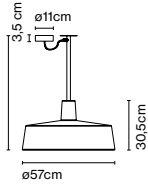

Soho C Fixed Stem LED

Code	Finish
A631-163	● White
A631-164	● Stone grey
A631-165	● Black

Materials
Shade: Rotary moulded polyethylene
Diffuser: Methacrylate opal
Structure: Metal with stainless anti-oxidant cataphoresis

Dimmable: Yes
Integrated dimmer: No
Dimming protocols: Phase cut (Triac)

Product type: Ceiling
Light source: LED SMD 700mA 28,7W 2700K CRI80 3446lm
Luminaire: 180 - 295 VAC TRIAC 32,89W 2086lm
Weight: Net 7,6 kg – Gross 9,2 kg
Package: 60 x 60 x 35 cm – 9,2 kg Vol – 0,13 m³
Product notes: 3000K available upon request
LED included

Dimmable

CE

IP44

ERC

UK

Wire installation: Hardwired
Canopy color: Black