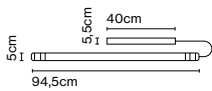

Neón de Luz NL - A 95

Code	Finish	Dimming	Class
A70-500	● Aluminium LED	-	II
A70-508	● Aluminium LED	DALI	II

Materials
Structure: Polycarbonate with reflectors
Brackets: Chromed zamac
Reactance box: Polycarbonate

Dimmable: Depends on the model
Integrated dimmer: No
Dimming protocols: DALI

Product type: Wall
Light source: LED SMD 450mA 27,6W 3000K CRI80 3710lm
Luminaire: 220 - 240 VAC 30,13W 2200lm
220 - 240 VAC DALI 18,94W 2200lm
Weight: Net 1,4 kg – Gross 2,26 kg
Package: 100 x 8 x 8 cm – 1,16 kg Vol – 0,006 m³
58 x 22 x 5 cm – 1,2 kg Vol – 0,006 m³
LED included

Dimmable ☐

CE

ERC

UK
CA

Wire installation: Hardwired
Color cord: Transparent
Canopy color: White