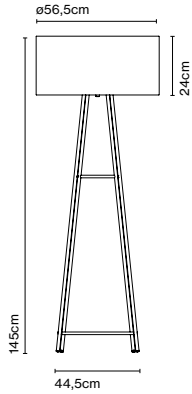

Materials Dimmable: No
Base: Steel
Diffuser: Opal blown glass

Product type: Table
Light source: LED SMD 24Vdc 6,5W 2700K CRI90 579lm
Luminaire: 100 - 240 VAC 7,2W 157lm
Weight: Net 0,39 kg – Gross 1,22 kg
Package: 22 x 19 x 13 cm – 1,22 kg Vol – 0,005 m³ (1u)
 39 x 17 x 45 cm – 5,4 kg Vol – 0,03 m³ (4u)
Product note: Multiple order of 4 units
LED included

Product type: Floor
Light source: E27 LED Globe (ø95) 12W
Weight: Net 5,8 kg – Gross 9,3 kg
Package: 60 x 60 x 30 cm - 4,1 kg – VOL - 0,108 m³
 50 x 13 x 132 cm - 5,2 kg – VOL - 0,09 m³

Cable length: 2 m
Wire installation: Plug-in
Color cord: Black
Switch location: In-line