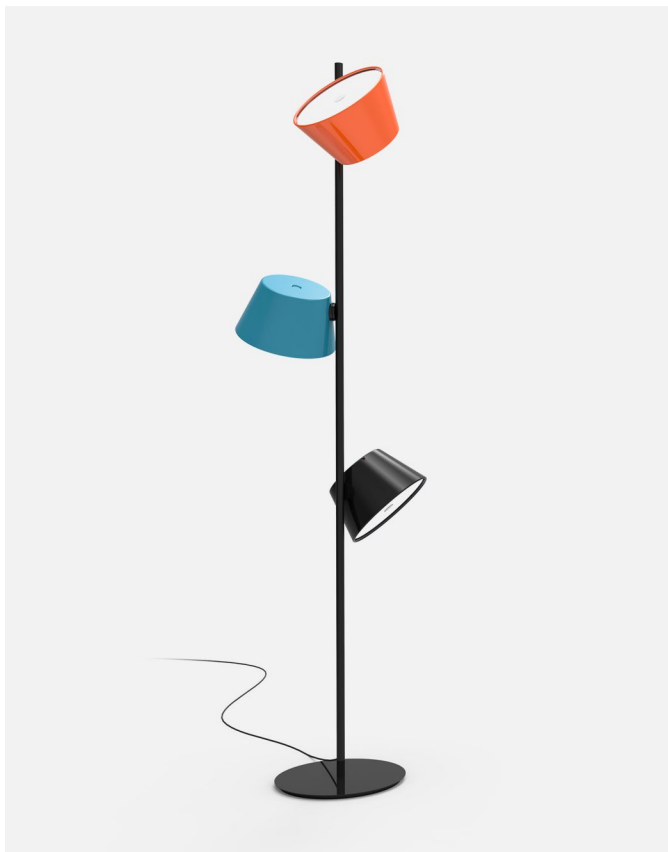

Tam Tam P3

Code Finish
Stem
A633-021 ● Black (RAL 9011)

Shade
A633-011 39 ● Black (RAL 9011)
A633-011 35 ● Off-white (RAL 1013)
A633-011 46 ● Orange (RAL 2000)
A633-011 47 ● Brown Grey (RAL 7013)
A633-011 45 ● Green (RAL 6025)
A633-011 37 ● Sand (RAL 7032)
A633-011 48 ● Blue (RAL 5024)

Materials
Shade: Aluminium
Diffuser: Opalescent methacrylate
Structure: Metal

Product type: Floor
Light source: 3x E14 LED Standard 5W
Weight: Net 7 kg – Gross 10 kg
Package: 168 x 18 x 18 cm – 4 kg Vol – 0,008 m³
33 x 33 x 3 cm – 3 kg Vol – 0,003 m³
(3x) 24 x 24 x 16 cm – 1 kg Vol – 0,009 m³

CE

ERC

Cable length: 2 m
Wire installation: Plug-in
Color cord: Black
Switch location: In-line