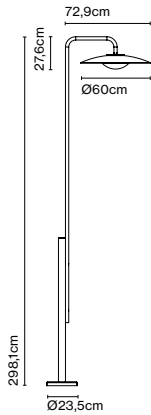

Ginger 60/298

Code A662-735   Finish
● Black-White (RAL 9005-9010)

Materials   Dimmable: Yes
Diffuser: Aluminium   Integrated dimmer: No
Structure: Stainless Steel   Dimming: Depending on the connection
Dissipater: Aluminium   ON / OFF
1-10V

Product type: Lamppost

Light source: LED SMD 1050mA 33,8W 2700K CRI90 4037lm

Luminaire: 90 - 305 VAC 1-10V 35,8W 1463lm

Weight: Net 13,25 kg – Gross 20,05 kg

Package: 68 x 69 x 24 cm – 5,7 kg Vol – 0,11 m³

61 x 16 x 255 cm – 11,1 kg Vol – 0,25 m³

25 x 25 x 44 cm – 3,25 kg Vol – 0,03 m³

LED included

Dimmable

CE

IP65

ERC

UK
CA