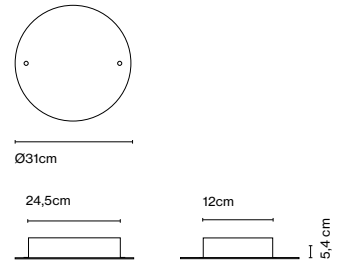

Nenúfar Canopy 100W 1-10V

Code	Finish
A647-047	● Black

Materials
Structure: Painted iron

Product type: Accessory
Luminaire: 220 - 240 VAC 0-10V 100W (max.)
Weight: Net 2,1 kg – Gross 2,5 kg
Package: 44 x 44 x 13 cm - 2,5 kg – VOL - 0,012 m³

Dimmable: Yes
Integrated dimmer: No
Dimming protocols: 1-10V

Dimmable

ERC

UK
CA