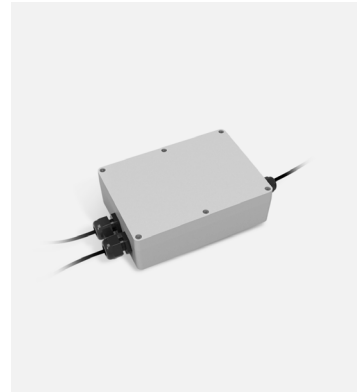

Ginger: Connection Box

Code	Description	Dimming	Class
A666-210	Connection box 50W - 24V - IP67 (230 x 126 x 56mm)	Triac	II
A666-211	Connection box 35W - 24V - IP67 (230 x 126 x 56mm)	DALI	II
A666-212	Connection box 120W - 24V - IP67 (280 x 165 x 82mm)	DALI	II