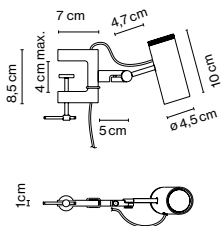

Polo A with clamp

Code	Finish
A642-026	● White (RAL 9001)

Materials
Diffuser: Aluminium
Body: Aluminium

Dimmable: No

Product type: Clamp
Light source: LED SMD 350mA 6,3W 3000K CRI80 532,4lm
Luminaire: 100 - 240 VAC 8,34W 441lm
Weight: Net 0,5 kg – Gross 0,7 kg
Package: 24 x 19 x 12 cm – 0,7 kg Vol – 0,005 m³
Product notes: Reflector with 80° degree aperture

CE

ERC

Wire installation: Plug-in
Color cord: Black
Switch location: Built-in the shade