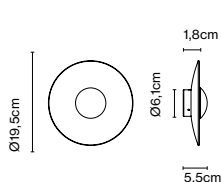

Ginger 20C IP65

Code
A662-550-31
A662-550-39

Finish
● Rust Brown
● Black-White (RAL 9005-9010)

Materials
Diffuser: Aluminium
Dissipater: Aluminium

Dimmable: Yes
Integrated dimmer: No
Dimming protocols: It depends on the purchased power supply.
Phase cut (Triac)

Product type: Wall / Ceiling
Light source: LED SMD 24Vdc 5W 2700K CRI90 495lm
Luminaire: (Power supply not included) 161lm - Black-White
(Power supply not included) 29lm - Rust brown
Weight: Net 0,5 kg – Gross 0,7 kg
Package: 24 x 21 x 10 cm – 0,7 kg Vol – 0,01 m³
Product notes: 24V remote power supply to be ordered separately.
LED included

Dimmable

CE

IP65

ERC

UK
CA