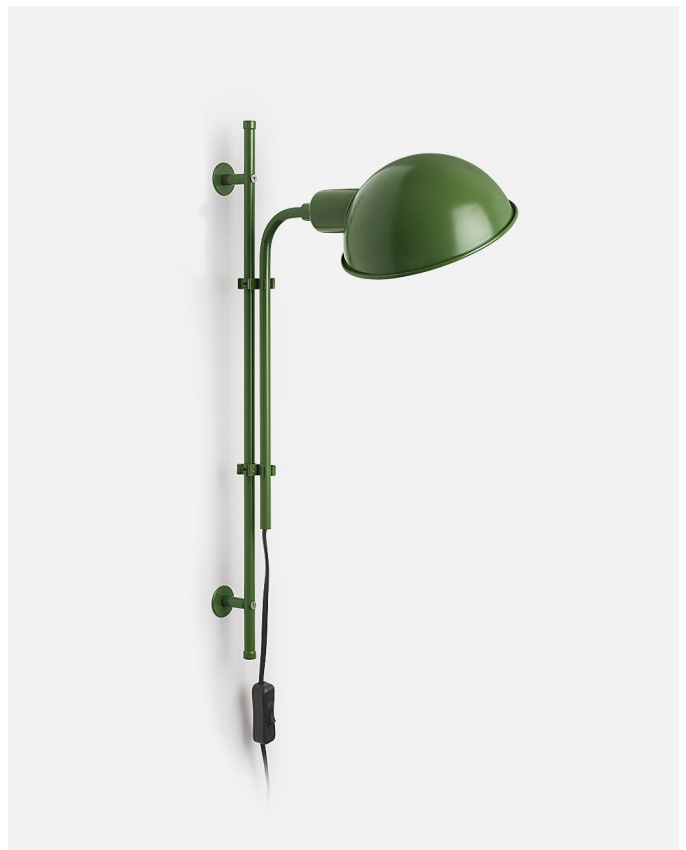

Cable length: 2 m
Wire installation: Plug-In
Color cord: Black
Canopy color: Same color as chosen shade
Switch location: In-line