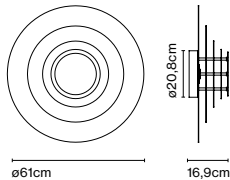

Dimmable ☐
CE
UK
CA
EAC