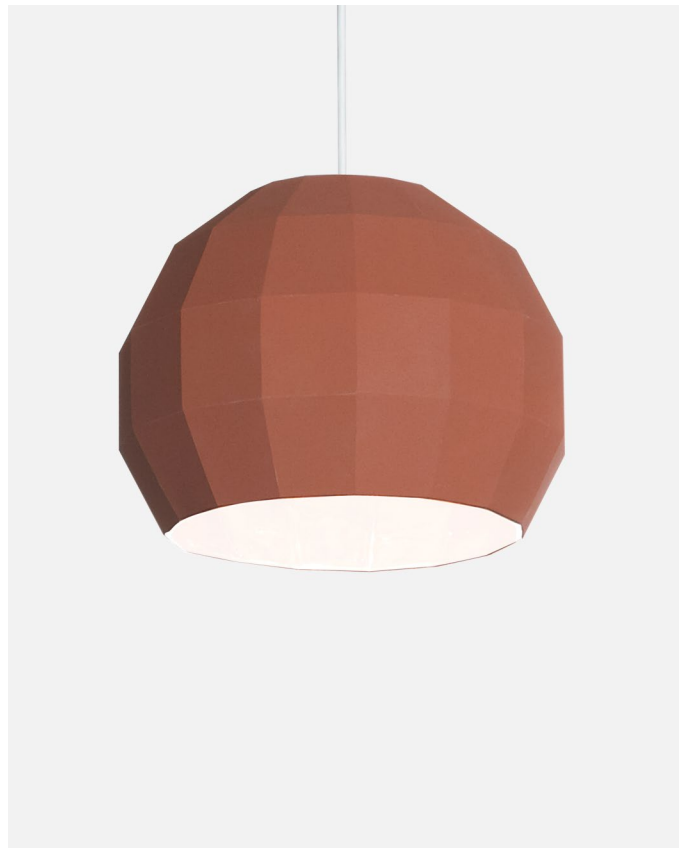

Materials

Shade: Ceramic with the inner part in brilliant white enamel or gold
 Canopy: Ceramic
 Cord: Fabric

Product type: Pendant

Light source: G9 LED 2,2W
 Weight: Net 1,3 kg – Gross 2 kg
 Package: 45 x 25 x 27 cm – 2 kg Vol – 0,03 m³