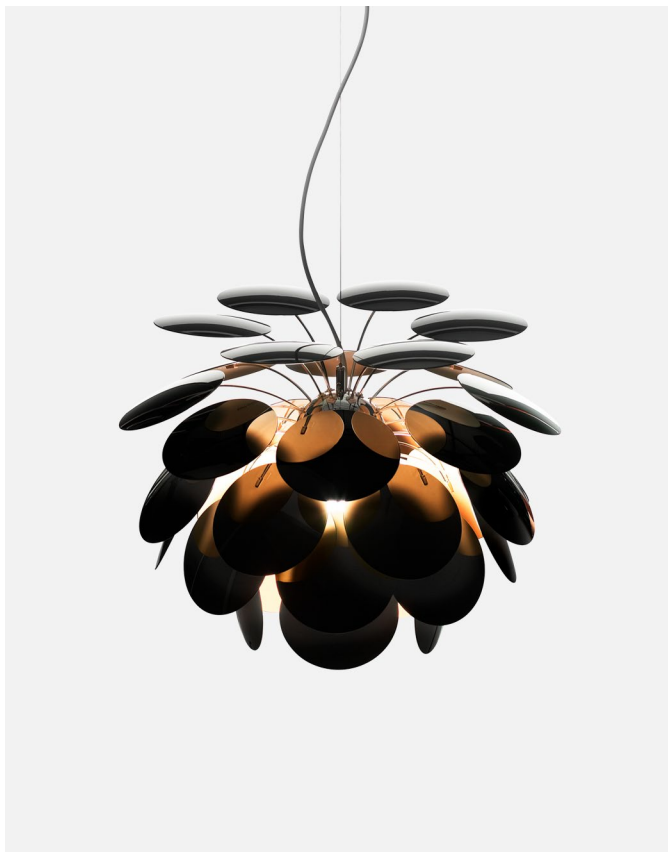

Discocó 53

Code	Finish
A620-001	● White (RAL 9003)
A620-099	● Matte Grey (RAL 7037)
A620-114	● Matte Beige (RAL 1001)
A620-044	● Black - Gold (RAL 9004 - Gold)
A620-003	● White (Susp. Wire 5m)

Materials
Discs: ABS
Sphere: Chromed metal
Canopy: Metal

Product type: Pendant
Light source: E27 LED Globe (ø120) 14W
Weight: Net 2,8 kg – Gross 4,7 kg
Package: 108 x 26 x 27 cm - 4,7 kg – VOL - 0,08 m³