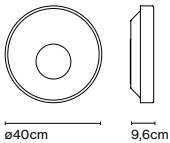

Sun 40

Code	Finish	Dimming	Class
A671-006	● Graphite	Triac	II
A671-008	● Graphite	DALI	I

Materials
Diffuser: Thermoformed opal methacrylate, with another diffuser in opal blown glass placed off-centre.
Structure: Iron

Dimmable: Yes
Integrated dimmer: No
Dimming protocols: Phase cut (Triac)
DALI

Product type: Ceiling / Wall

Light source: LED SMD 700mA 21,3W 2700K CRI80 2765lm

Luminaire: 180 - 295 VAC TRIAC 25,5W 1830lm

220 - 240 VAC DALI 21,26W 1830lm

Weight: Net 3,5 kg – Gross 5,7 kg

Package: 49 x 49 x 23 cm – 5,7 kg Vol – 0,055 m³

LED included

Dimmable