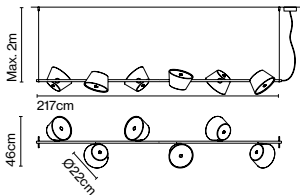

Materials
Shade: Aluminium
Diffuser: Opalescent methacrylate

Product type: Pendant
Light source: 6x E14 LED Standard 5W
Weight: Net 3 kg – Gross 6,4 kg
Package: 225 x 18 x 18 cm – 5,7 kg Vol – 0,072 m³
(6x) 24 x 24 x 17 cm – 0,7 kg Vol – 0,009 m³