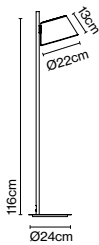

Tam Tam P

Code
Stem
A633-019 ● Black (RAL 9011)

Shade
A633-020 39 ● Black (RAL 9011)
A633-020 35 ● Off-white (RAL 1013)
A633-020 46 ● Orange (RAL 2000)
A633-020 47 ● Brown Grey (RAL 7013)
A633-020 45 ● Green (RAL 6025)
A633-020 37 ● Sand (RAL 7032)
A633-020 48 ● Blue (RAL 5024)

Materials
Shade: Aluminium
Diffuser: Opalescent methacrylate
Structure: Metal

Product type: Floor
Light source: E14 LED Standard 5W
Weight: Net 3 kg – Gross 4,5 kg
Package: 128 x 8 x 8 cm – 1,5 kg Vol – 0,008 m³
33 x 33 x 3 cm – 3 kg Vol – 0,003 m³
24 x 24 x 16 cm – 1 kg Vol – 0,009 m³