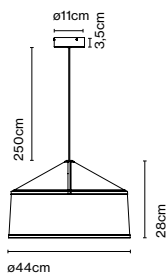

Materials

Shade: Bi-injected rotary moulded polyethylene

Product type: Pendant

Light source: E27 Globe (Ø95) 12W

Weight: Net 3 kg – Gross 3,9 kg

Package: 52 x 52 x 37 cm – 3,9 kg Vol – 0,1 m³

Cable length: 2,5 m