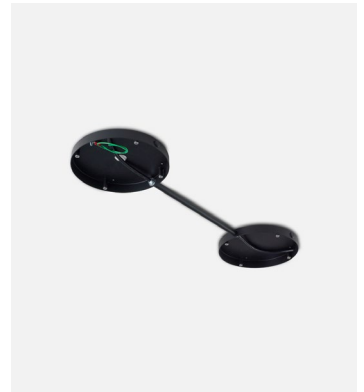

Accessory C2 Djembé 65

Code A681-019
Finish ● Black (RAL 9005)

Materials
Structure: Painted iron

Product type: Accessory
Weight: Net 1,13 kg – Gross 1,55 kg
Package: 85 x 20 x 9 cm - 1,55 kg – VOL - 0,015 m³
Product notes: Accessory to combine 2 Djembé 65 models for a single junction box.