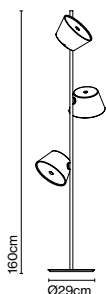

Tam Tam P3

Code Finish
Stem
A633-021 ● Black (RAL 9011)

Shade
A633-011 39 ● Black (RAL 9011)
A633-011 35 ● Off-white (RAL 1013)
A633-011 46 ● Orange (RAL 2000)
A633-011 47 ● Brown Grey (RAL 7013)
A633-011 45 ● Green (RAL 6025)
A633-011 37 ● Sand (RAL 7032)
A633-011 48 ● Blue (RAL 5024)

Materials
Shade: Aluminium
Diffuser: Opalescent methacrylate
Structure: Metal

Product type: Floor
Light source: 3x E14 LED Standard 5W
Weight: Net 7 kg – Gross 10 kg
Package: 168 x 18 x 18 cm – 4 kg Vol – 0,008 m³
33 x 33 x 3 cm – 3 kg Vol – 0,003 m³
(3x) 24 x 24 x 16 cm – 1 kg Vol – 0,009 m³