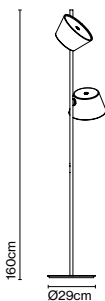

Tam Tam P2

Code
Stem
A633-215 ● Black (RAL 9011)

Shade
A633-011 39 ● Black (RAL 9011)
A633-011 35 ● Off-white (RAL 1013)
A633-011 46 ● Orange (RAL 2000)
A633-011 47 ● Brown Grey (RAL 7013)
A633-011 45 ● Green (RAL 6025)
A633-011 37 ● Sand (RAL 7032)
A633-011 48 ● Blue (RAL 5024)

Materials
Shade: Aluminium
Diffuser: Opalescent methacrylate
Structure: Metal

Product type: Floor
Light source: 2x E14 LED Standard 5W
Weight: Net 7 kg – Gross 9 kg
Package: 168 x 18 x 18 cm – 4 kg Vol – 0,008 m³
33 x 33 x 3 cm – 3 kg Vol – 0,003 m³
(2x) 24 x 24 x 16 cm – 1 kg Vol – 0,009 m³