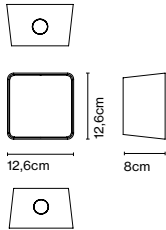

Lab 2

Code   Finish
A646-003   ● White (RAL 9003)
A646-011   ● Graphite grey (RAL 7024)

Materials   Dimmable: No
Structure: Injected aluminium
Lids: Metal, wood, stone-like

Product type: Wall
Light source: LED SMD 700mA 5,4W 3000K CRI80 202lm
Luminaire: 100 - 240 VAC 6,2W 170lm
Weight: Net 0,87 kg – Gross 1 kg
Package: 16 x 15 x 14 cm – 1 kg Vol – 0,003 m³

CE

UK
CA

ERC

IP65