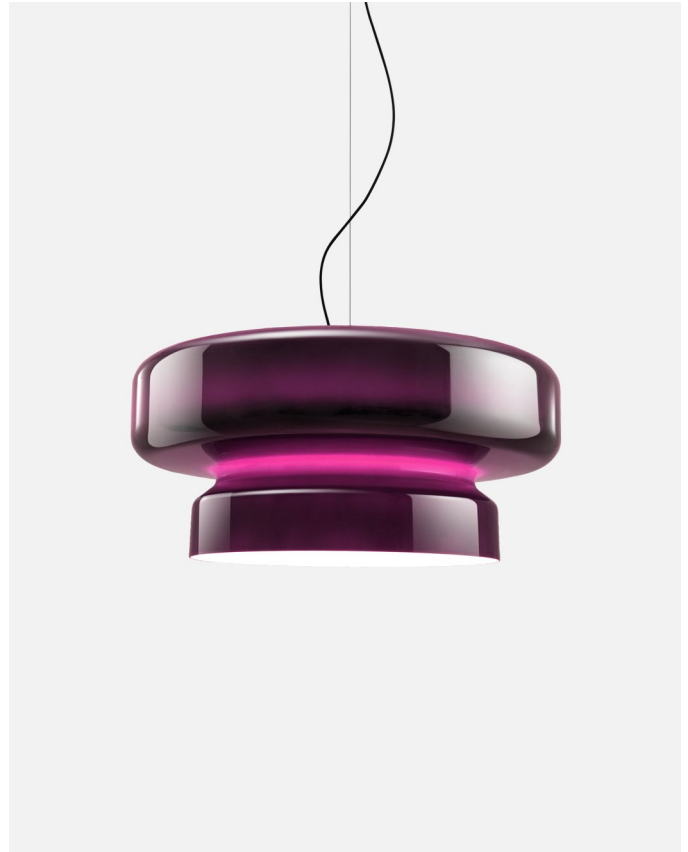

Product type: Pendant
Light source: E27 LED GLOBE (Ø120) 11W 2800K 1055lm
Weight: Net 12,7 kg – Gross 20 kg
Package: 93 x 93 x 53 cm – 20 kg Vol – 0,5 m³

CE

UK
CB

EAC

Cable length: 2,5 m
Wire installation: Hardwired
Color cord: Black
Canopy color: Black

Bolita, kaschkasch

The Bolita lamp beckons you to touch it to adjust it. Its structure is as simple as it is magical: a rounded surface that houses an LED located on a central axis, and an overlapping glass sphere that when moved, creates an eclipse effect.