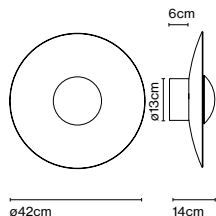

Ginger 42C IP65

Code
A662-552-31
A662-552-39

Finish
● Rust Brown
● Black-White (RAL 9005-9010)

Materials
Diffuser: Aluminium
Dissipater: Aluminium

Dimmable: Yes
Integrated dimmer: No
Dimming protocols: Phase cut (Triac)

Product type: Wall / Ceiling
Light source: LED SMD 700mA 16,28W 2700K CRI90 1873lm
Luminaire: 180 - 295 VAC TRIAC 19,71W 698lm - Black-White
180 - 295 VAC TRIAC 19,71W 186lm - Rust brown
Weight: Net 1,8 kg – Gross 3,5 kg
Package: 57 x 53 x 17 cm – 3,5 kg Vol – 0,051 m³
Product notes: DALI and Casambi upon request
LED included

Dimmable

CE

ERC

UK
CA

IP65

Canopy color: Black