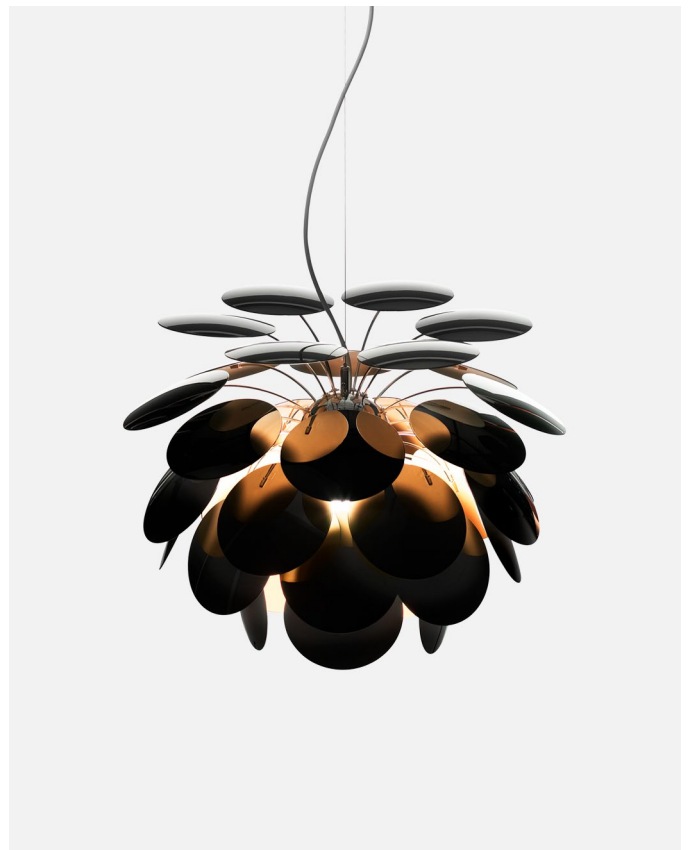

Discocó 88

Code	Finish
A620-002	● White (RAL 9003)
A620-107	● Matte Grey (RAL 7037)
A620-106	● Matte Beige (RAL 1001)
A620-048	● Black - Gold (RAL 9004 - Gold)
A620-004	● White (Susp. Wire 5m)

Materials
Discs: ABS
Sphere: Chromed metal
Canopy: Metal

Product type: Pendant
Light source: 3x E27 LED Globe (ø120) 14W
Weight: Net 6,7 kg – Gross 10,6 kg
Package: 134 x 31 x 42 cm – VOL - 0,17 m³

Cable length: 2 m
Wire installation: Hardwired
Color cord: White
Canopy color: White

Discocó 132

Code	Finish
A620-012	● White (RAL 9003)
A620-118	● Matte Grey (RAL 7037)
A620-117	● Matte Beige (RAL 1001)
A620-049	● Black - Gold (RAL 9004 - Gold)

Materials
Discs: ABS
Sphere: Chromed metal
Canopy: Metal

Product type: Pendant
Light source: 6x E27 LED Globe (ø120) 14W
Weight: Net 18,5 kg – Gross 24 kg
Package: 121 x 41 x 41 cm - 14 kg – VOL - 0,2 m³
45 x 42 x 42 cm - 10 kg – VOL - 0,08 m³

Cable length: 2 m
Wire installation: Hardwired
Color cord: White
Canopy color: White