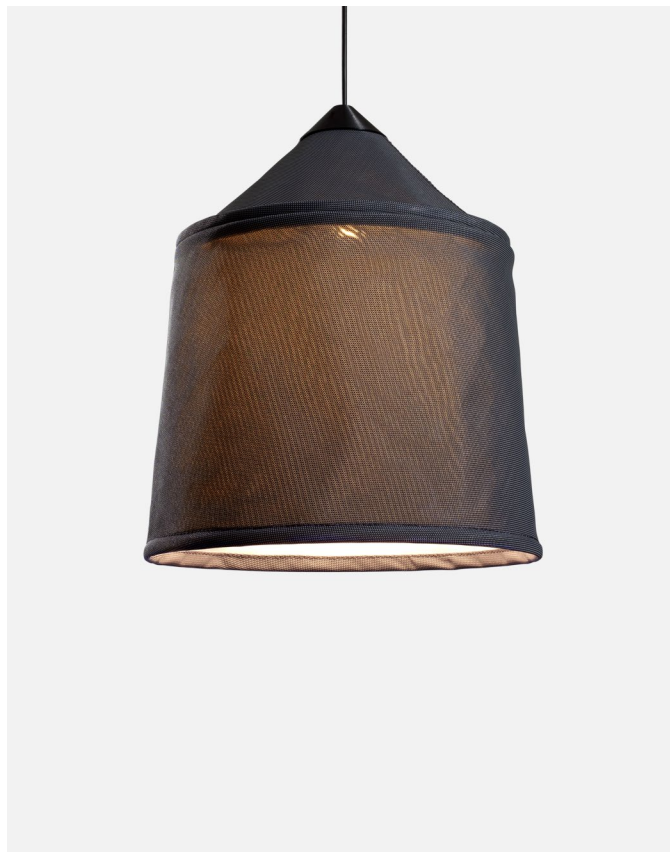

Jaima 54 IP65

Code	Finish
A683-017	● Blue
A683-018	● Beige
A683-019	● Grey
A683-020	● Green

Materials
Shade: Textilene, inner part in white

Dimmable: Yes
Integrated dimmer: No
Dimming protocols: Phase cut (Triac)

Product type: Pendant
Light source: LED COB 230VAC 15W 2700K CRI90 1022lm
Luminaire: 230VAC TRIAC 15W 513lm
Weight: Net 2,2 kg – Gross 5 kg
Package: 55 x 55 x 46 cm – 5 kg Vol – 0,14 m³
LED included

Dimmable

CE

IP65

UK

ERC

Cable length: 2 m
Wire installation: Hardwired
Color cord: Black
Canopy color: Black

Jaima 71 IP65

Code	Finish
A683-021	● Blue
A683-022	● Beige
A683-023	● Grey
A683-024	● Green

Materials
Shade: Textilene, inner part in white

Dimmable: Yes
Integrated dimmer: No
Dimming protocols: Phase cut (Triac)

Product type: Pendant
Light source: LED COB 230VAC 15W 2700K CRI90 1022lm
Luminaire: 230VAC TRIAC 15W 530lm
Weight: Net 2,8 kg – Gross 7,5 kg
Package: 71 x 71 x 63 cm – 7,5 kg Vol – 0,3 m³
LED included

Dimmable

CE

IP65

UK

ERC

Cable length: 2 m
Wire installation: Hardwired
Color cord: Black
Canopy color: Black