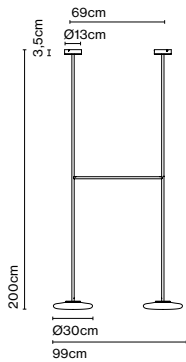

Ihana x2 200

Code	Finish	Dimming	CCT
A709-007-39-27K	● Opal	Triac	27K
A709-008-39-18/30K	● Opal	Triac	DTW 18K-30K

Materials	Dimmable: Yes
Structure: Steel	Integrated dimmer: No
Shade: Opal blown glass	Dimming protocols: Phase cut (Triac)
	Dim to warm from 1800K to 3000K. (Triac)

Product type: Pendant / Ceiling
Light source: LED SMD 700mA 16,4W 2700K CRI90 1826lm
Luminaire: 220 - 240 VAC TRIAC 19,78W 994lm
Light source DTW: LED COB 350mA 12W 1800-3000K CRI90 1272lm
Luminaire DTW: 220 - 240 VAC TRIAC 15,2W
Weight: Net 6,7 kg – Gross 9,7 kg
Package: (2x) 21 x 42 x 42 cm – 3 kg Vol – 0,04 m³
18 x 18 x 225 cm – 6,7 kg Vol – 0,07 m³
Product notes: DALI upon request
LED included

Dimmable ☐

CE

ERC

UK
CA