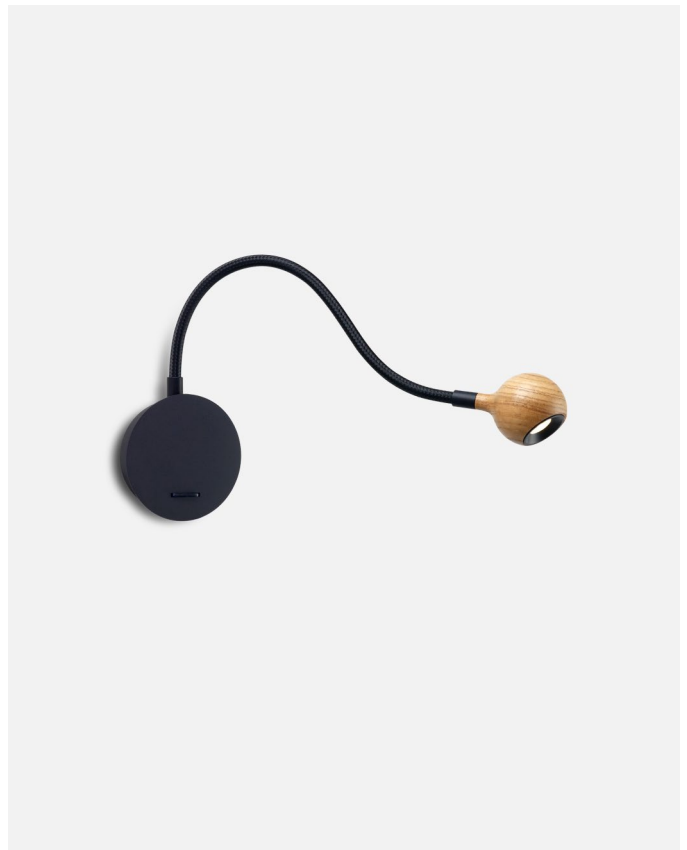

N°8

Code
A670-001
A670-002

Finish
● Oak
● Wenge

Materials
Plate: Metal
Arm: Metal covered in braided fabric
Diffuser: Wood

Dimmable: No

Product type: Wall
Light source: LED SMD 700mA 2,1W 2700K CRI80 226,5lm
Luminaire: 100 - 240 VAC 4,25
Weight: Net 0,62 kg – Gross 1,15 kg
Package: 69 x 17 x 12 cm – 1,15 kg Vol – 0,01 m³
LED included

Wire installation: Hardwired
Canopy color: Black
Switch location: Plate