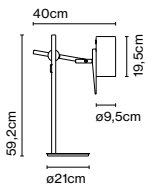

Scantling S

Code	Finish
A626-005	● White (RAL 9001)
A626-020	● Black (RAL 9005)

Materials
Stem: Iron
Base: Iron
Arm: Oak
Shade: Aluminium

Product type: Table
Light source: E27 LED Reflector 8W
Weight: Net 3,6 kg – Gross 5,3 kg
Package: 71 x 40 x 18 cm – 5,3 kg Vol – 0,05 m³

Cable length: 1,5 m
Wire installation: Plug-in
Color: Cord: Black fabric electrical cord
Switch location: Shade