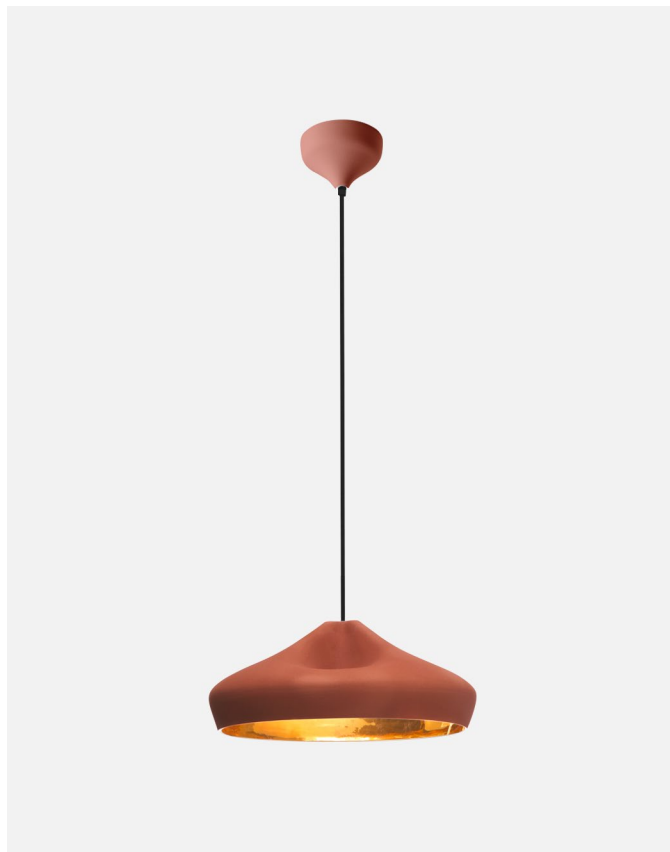

Dimmable

CE

ERC

UK
CA

Cable length: 2 m
Wire installation: Hardwired
Color cord: White whenever the inner or the outer part of the lamp is white. If not, it is black.
Canopy color: Same color as chosen shade