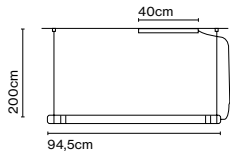

Materials
 Structure: Polycarbonate with reflectors
 Brackets: Chromed zamac
 Reactance box: Polycarbonate

Dimmable: Depends on the model
 Integrated dimmer: No
 Dimming protocols: DALI

Product type: Pendant
 Light source: LED SMD 450mA 27,6W 3000K CRI80 3710lm
 Luminaire: 220 - 240 VAC 30,13W 2200lm
 220 - 240 VAC 29,07W 2200lm
 Weight: Net 1,5 kg – Gross 2,26 kg
 Package: 100 x 8 x 8 cm – 1,16 kg Vol – 0,006 m³
 58 x 22 x 5 cm – 1,2 kg Vol – 0,006 m³
 LED included