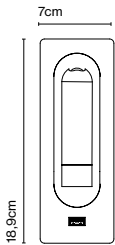

Ledtube RSC USB

Code	Finish
A622-150	● Aluminium
A622-151	● Bronze
A622-152	● Matt white (RAL 9010)
A622-153	● Matt black (RAL 9005)

Materials
Structure: Injected aluminium
Frontal: Transparent polycarbonate

Dimmable: No

Product type: Wall
Light source: LED SMD 700mA 2,1W 2700K CRI80 226,5lm
Luminaire: 90 - 264 VAC 5,2W 131lm
Weight: Net 0,87 kg – Gross 1 kg
Package: 11 x 21 x 9 cm – 1 kg Vol – 0,02 m³
Product notes: Incorporated press button to switch on or off when opening or closing the wall lamp. Honeycomb grill to avoid glare. Incorporated USB on fixture face.
LED included