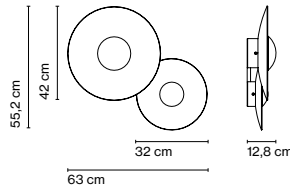

Accessory C2 32/42

Code	Finish
Structure	● Black
A662-422	
Shades 32	
A662-432	● Oak-White
A662-433	● Wenge-White
A662-434	● Oak-Oak
A662-435	● Wenge-Wenge
A662-436	● Brushed brass-Brushed brass
A662-437	● Black-White
A662-574-36-27K	● Mauve (RAL 010 70 10) NEW
A662-574-37-27K	● Sand (RAL 050 85 10) NEW
A662-574-38-27K	● Stone Grey (RAL 000 65 00) NEW

Shades 42	
A662-438	● Oak-White
A662-439	● Wenge-White
A662-440	● Oak-Oak
A662-441	● Wenge-Wenge
A662-442	● Brushed brass-Brushed brass
A662-443	● Black-White
A662-575-36-27K	● Mauve (RAL 010 70 10) NEW
A662-575-37-27K	● Sand (RAL 050 85 10) NEW
A662-575-38-27K	● Stone Grey (RAL 000 65 00) NEW

Materials Dimmable: Yes
Canopy: Metal Integrated dimmer: No
Dimming protocols: Phase cut (Triac)

Product type: Wall / Ceiling
Light source: LED SMD 700mA 24,5W 2700K CRI90 2786lm
Luminaire: 180 - 295 VAC TRIAC 29W 1048lm
Weight: Net 7,8 kg – Gross 9 kg
Package: 57 x 53 x 17 cm – 3 kg Vol – 0,051 m³
          57 x 53 x 17 cm – 3,5 kg Vol – 0,051 m³
          62 x 20 x 9 cm – 2,5 kg Vol – 0,01 m³
Product notes: Accessory to combine Ginger models 32 C and 42 C for a single junction box.

Dimmable ⊕