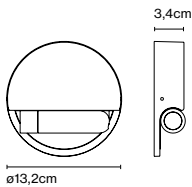

Ledtube R right

Code	Finish
A622-101	● Aluminium
A622-107	● Bronze
A622-109	● Matt white (RAL 9010)
A622-111	● Matt black (RAL 9005)

Materials
Structure: Injected aluminium
Frontal: Transparent polycarbonate

Dimmable: No

Product type: Wall
Light source: LED SMD 700mA 2,1W 2700K CRI80 226,5lm
Luminaire: 100 - 240 VAC 4,25W 131lm
Weight: Net 0,8 kg – Gross 0,9 kg
Package: 16 x 15 x 9 cm – 0,9 kg Vol – 0,002 m³
Product notes: Incorporated press button to switch on or off when opening or closing the wall lamp. Honeycomb grill to avoid glare.
LED included