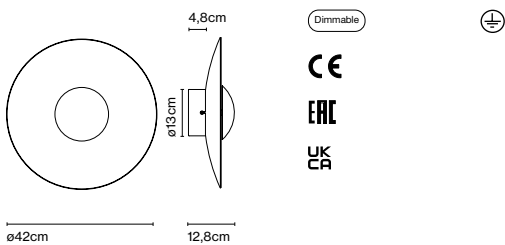

Materials
 Diffuser: Pressed wood or brushed aluminium
 Dissipater: Aluminium
 Canopy: Metal

Dimmable: Yes
 Integrated dimmer: No
 Dimming protocols: Phase cut (Triac)

Product type: Wall / Ceiling
 Light source: LED SMD 700mA 16,28W 2700K CRI90 1873lm
 Luminaire: 180 - 295 VAC TRIAC 19,71W 698lm
 Weight: Net 1,9 kg – Gross 3,5 kg
 Package: 57 x 53 x 17 cm – 3,5 kg Vol – 0,051 m³
 LED included