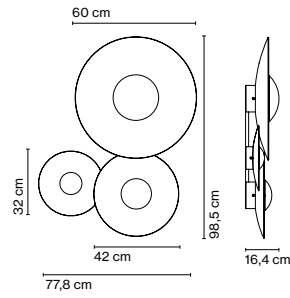

Shades 42	
A662-438	● Oak-White
A662-439	● Wenge-White
A662-440	● Oak-Oak
A662-441	● Wenge-Wenge
A662-442	● Brushed brass-Brushed brass
A662-443	● Black-White
A662-575-36-27K	● Mauve (RAL 010 70 10) NEW
A662-575-37-27K	● Sand (RAL 050 85 10) NEW
A662-575-38-27K	● Stone Grey (RAL 000 65 00) NEW

Shades 60	
A662-154	● Oak-White
A662-155	● Wenge-White
A662-156	● Oak-Oak
A662-157	● Wenge-Wenge
A662-386	● Brushed brass-Brushed brass
A662-387	● Black-White
A662-572-36-27K	● Mauve (RAL 010 70 10) NEW
A662-572-37-27K	● Sand (RAL 050 85 10) NEW
A662-572-38-27K	● Stone Grey (RAL 000 65 00) NEW

Materials	Dimmable: Yes
Canopy: Metal	Integrated dimmer: No
	Dimming protocols: Phase cut (Triac)

Product type: Wall / Ceiling
Light source: LED SMD 700mA 47W 2700K CRI90 5719lm
Luminaire: 180 - 295 VAC TRIAC 55,2W 2213lm
Weight: Net 11,8 kg – Gross 13,5 kg
Package: 57 x 53 x 17 cm – 3 kg Vol – 0,051 m³
          57 x 53 x 17 cm – 3,5 kg Vol – 0,051 m³
          67 x 67 x 22 cm – 5 kg Vol – 0,098 m³
          63 x 62 x 7 cm – 3 kg Vol – 0,027 m³
Product notes: Accessory to combine Ginger models 32 C, 42 C, and 60 C for a single junction box.

Canopy color: Black
Wire installation: Hardwired

Dimmable