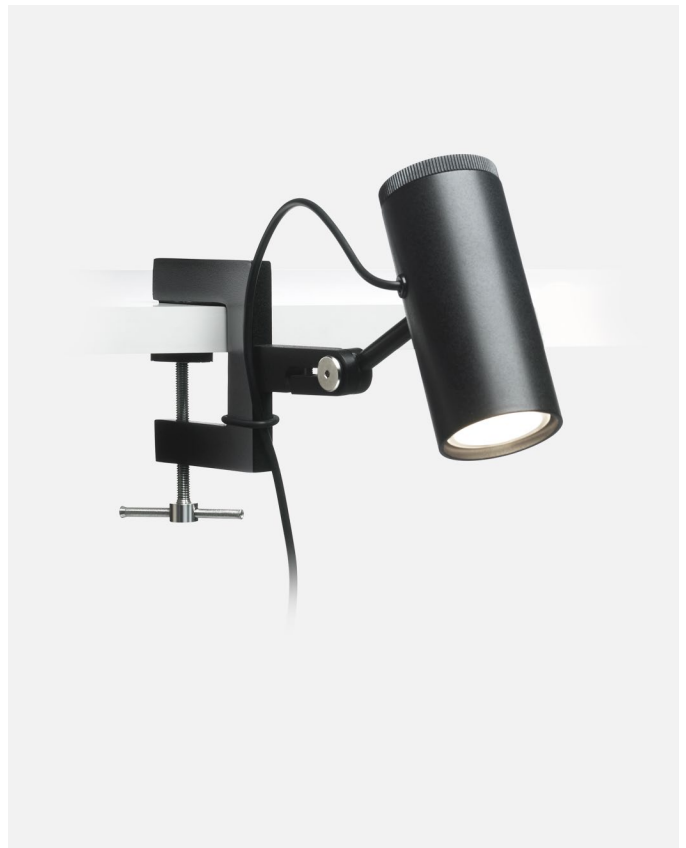

Polo A hardwire

Code	Finish
A642-040	● Black (RAL 9005)
A642-041	● White (RAL 9001)

Materials
Diffuser: Aluminium
Body: Aluminium

Dimmable: No

Product type: Wall
Light source: LED SMD 350mA 6,3W 3000K CRI80 532,4lm
Luminaire: 100 - 240 VAC 8,11W 436lm
Weight: Net 0,6 kg – Gross 0,8 kg
Package: 19 x 19 x 12 cm – 0,8 kg Vol – 0,004 m³
Product notes: Reflector with 80° degree aperture
LED included

CE

ERC

UK

Wire installation: Hardwired
Color cord: Black
Switch location: Built-in the shade

Polo A with clamp

Code	Finish
A642-026	● White (RAL 9001)

Materials
Diffuser: Aluminium
Body: Aluminium

Dimmable: No

Product type: Clamp
Light source: LED SMD 350mA 6,3W 3000K CRI80 532,4lm
Luminaire: 100 - 240 VAC 8,34W 441lm
Weight: Net 0,5 kg – Gross 0,7 kg
Package: 24 x 19 x 12 cm – 0,7 kg Vol – 0,005 m³
Product notes: Reflector with 80° degree aperture

CE

ERC

Wire installation: Plug-in
Color cord: Black
Switch location: Built-in the shade