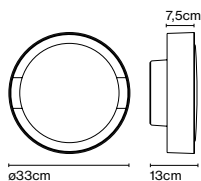

Code A628-053
 Finish ● Black

Materials
 Structure: Aluminium
 Shade: Opal blown glass

Product type: Wall / Ceiling
 Light source: 2x E27 LED Standard 8W
 Weight: Net 4,1 kg – Gross 4,5 kg
 Package: 40 x 40 x 21 cm – 4,5 kg Vol – 0,03 m³