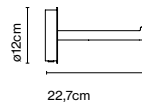

Hardwired wall bracket IP65

Code A654-006
Finish ● Graphite grey (RAL 7024)

Materials
Structure: Metal with stainless anti-oxidant cataphoresis treatment

Product type: Accessory
Weight: Net 0,5 kg – Gross 0,7 kg
Package: 14 x 14 x 28 cm – 0,7 kg – VOL - 0,005 m³

CE
ENEC
UK
CA
IP65