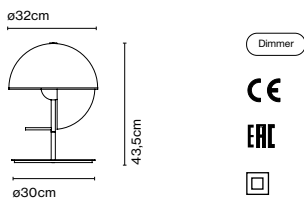

Theia M

Code
A672-001
A672-002

Finish
● White (RAL 9010)
● Black (RAL 9005)

Materials
Base: Iron
Stem: Iron
Dissipater: Aluminium
Diffuser: Spun metal
Shade: Thermoformed methacrylate

Dimmable: No
Integrated dimmer: Yes

Product type: Table
Light source: LED SMD 700mA 8,2W 2700K CRI90 913lm
Luminaire: 100 - 240 VAC 10,85W
Weight: Net 5,9 kg – Gross 7,2 kg
Package: 36 x 36 x 24 cm – 5,8 kg Vol – 0,03 m³
44 x 18 x 12 cm – 1,4 kg Vol – 0,01 m³
LED included

Cable length: 1,5 m
Wire installation: Plug-in
Color cord: Black
Switch location: Built-in the dissipater