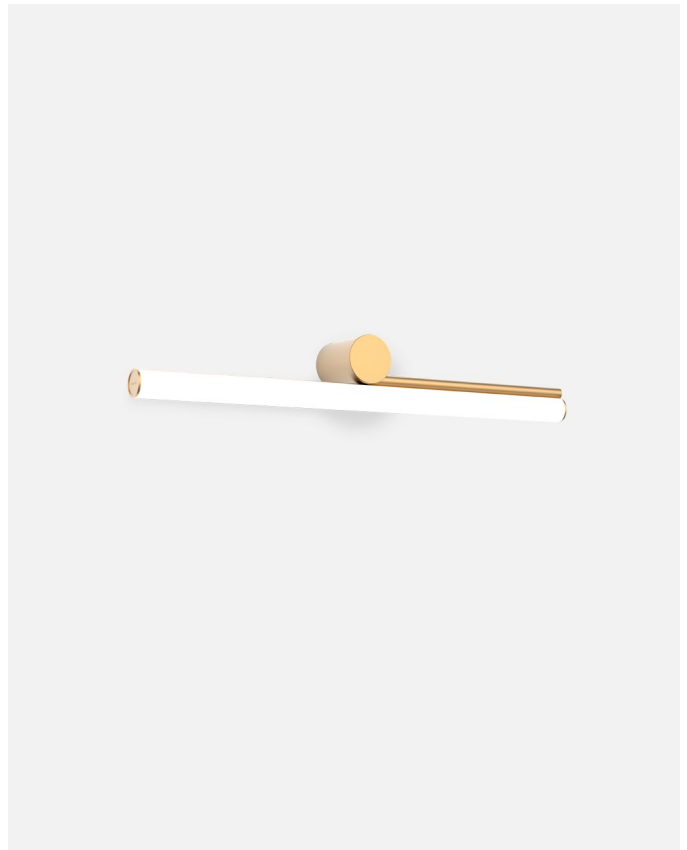

Wire installation: Hardwired / Recessed