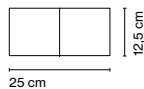

Base Atlas 2

Code A34-026   Finish
○ White