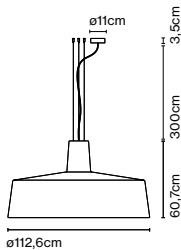

Soho 112 IP44 LED

Code	Finish
A631-169	● White
A631-170	● Stone grey
A631-171	● Black

Materials
Shade: Rotary moulded polyethylene
Diffuser: Methacrylate opal

Dimmable: Yes
Integrated dimmer: No
Dimming protocols: Phase cut (Triac)

Product type: Pendant
Light source: LED SMD 350mA 93,6W 2700K CRI80 15648lm
Luminaire: 180 - 295 VAC TRIAC 109,8W 8085lm
Weight: Net 27,6 kg – Gross 32 kg
Package: 116 x 114 x 71 cm – 32 kg Vol – 0,95 m³
Product notes: 3000K available upon request
LED included

Dimmable

CE

IP44

ERC

UK
CA