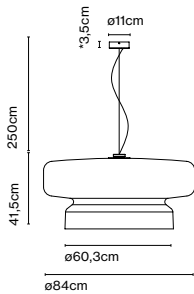

Bohemia 84

Code	Finish	Dimming	Class
A698-001	● Green	Triac	II
A698-002	● Violet	Triac	II
A698-003	● Amber	Triac	II
A698-004	● Green	DALI	I
A698-005	● Violet	DALI	I
A698-006	● Amber	DALI	I

Materials
Shade: Rotomoulded Polycarbonate
Diffuser: Opal methacrylate

Dimmable: Yes
Integrated dimmer: No
Dimming protocols: Phase cut (Triac)
DALI

Product type: Pendant
Light source: LED SMD 700mA 22,4W 2700K CRI90 2933lm
Luminaire: 180 - 295 VAC TRIAC 26W 1619lm
220 - 240 VAC DALI 26,37W 1619lm
Weight: Net 12,7 kg – Gross 20 kg
Package: 93 x 93 x 53 cm – 20 kg Vol – 0,5 m³
LED included

Dimmable