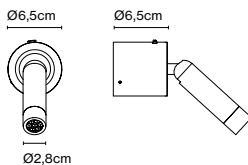

Ledtube A NEW

Code	Finish
A622-170-17-27K	● Aluminium
A622-170-18-27K	● Bronze
A622-170-35-27K	● Matt white (RAL 9010)
A622-170-39-27K	● Matt black (RAL 9005)

Materials: Dimmable: No
Structure: Injected aluminium

Product type: Wall / Ceiling
Light source: LED SMD 700mA 2,1W 2700K CRI80 226,5lm
Luminaire: 100 - 240 VAC 4,25W 131lm
Weight: Net 0,46 kg – Gross 0,56 kg
Package: 21 x 12 x 9 cm – 0,3 kg Vol – 0,002 m³
Product notes: Lens at 25° with a honeycomb grill to avoid glare.
Integrated switch
LED included