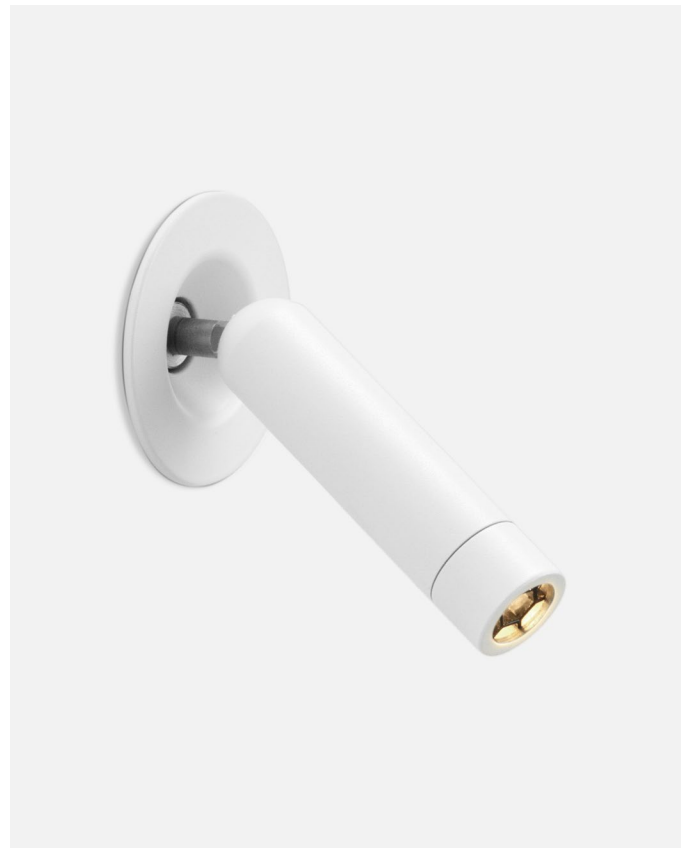

Ledtube mini spot

Code	Finish
A622-158	● Aluminium
A622-159	● Bronze
A622-160	● Matt white (RAL 9010)
A622-161	● Matt black (RAL 9005)

Materials
Structure: Injected aluminium

Dimmable: No

Product type: Wall / Ceiling
Light source: LED SMD 700mA 2,1W 2700K CRI80 199,4lm
Luminaire: 220 - 240 VAC 4,33W 45lm
Weight: Net 0,15 kg – Gross 0,3 kg
Package: 21 x 12 x 9 cm – 0,3 kg Vol – 0,002 m³
Product notes: Lens at 25° with a honeycomb grill to avoid glare.
LED included

Wire installation: Hardwired