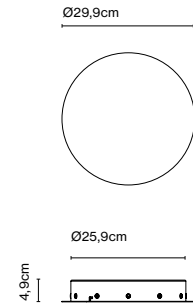

Wire installation: Hardwired
Canopy color: Black - Entry points: 9

Circular Canopy 100W

Code	Finish	Dimming	Class
A693-005	● Black	Triac	II
A693-006	● Black	DALI	II

Materials
Structure: Painted iron

Dimmable: Yes
Integrated dimmer: No
Dimming protocols: Phase cut (Triac)
DALI

Product type: Accessory
Luminaire: 220 - 240 VAC TRIAC 100W (max.)
220 - 240 VAC DALI 100W (max.)

Weight: Net 3,33 kg – Gross 3,8 kg
Package: 42 x 42 x 8 cm - 3,8 kg – VOL - 0,013 m³
Product notes: Canopy for 24V luminaires.