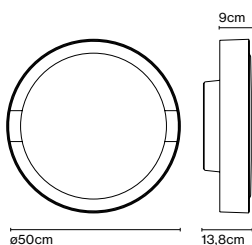

Plaff-on! 50 LED IP54

Code	Finish	Dimming	CCT	Class
A628-057	● Black	Triac	27K	II
A628-058	● Black	DALI	27K	I
A628-066	● Black	Triac	27K - 30K - 40K	II

Materials
Structure: Aluminium
Shade: Opal blown glass

Dimmable: Yes
Integrated dimmer: No
Dimming protocols: Phase cut (Triac)
DALI

Product type: Wall / Ceiling
Light source: LED SMD 700mA 28,4W 2700K CRI90 3318lm
Luminaire: 220 - 240 VAC TRIAC 34W 2172lm
220 - 240 VAC DALI 33,25W 2172lm

Light source: LED SMD 700mA 28,4W 3000K CRI90 3753lm
Luminaire: 220 - 240 VAC TRIAC 34W

Light source: LED SMD 700mA 28,4W 4000K CRI90 3798lm
Luminaire: 220 - 240 VAC TRIAC 34W

Weight: Net 7,2 kg – Gross 8,5 kg
Package: 60 x 60 x 25 cm – 8,5 kg Vol – 0,09 m³
LED included

Dimmable

IP54

CE

ERC

UK CA