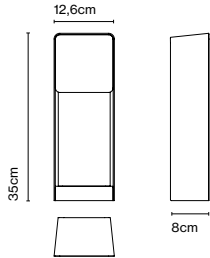

Lab A 35

Code	Finish
A646-060	● White (RAL 7024-9003)
A646-061	● Brown (RAL 7024-8019)
A646-062	● Rust brown
A646-063	● Dark iroko

Materials: Aluminium
Structure: Aluminium
Lids: Metal, wood

Dimmable: Yes
Integrated dimmer: No
Dimming protocols: Phase cut (Triac)

Product type: Wall
Light source: LED SMD 700mA 6,3W 2700K CRI80 590lm
Luminaire: 220 - 240 VAC TRIAC 8,41W 293lm
Weight: Net 1,4 kg – Gross 2,3 kg
Package: 17,5 x 13 x 46 cm – 2,3 kg Vol – 0,01 m³

CE

UK
CA

ERC

IP65