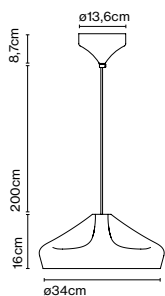

Pleat Box 36 LED

Code	Finish
A636-220	● White - White
A636-221	● White - Gold
A636-222	● Grey - White
A636-223	● Grey - Gold
A636-224	● Terracotta - White
A636-225	● Terracotta - Gold
A636-226	● Black - White
A636-227	● Black - Gold
A636-228	● Brown - White
A636-229	● Brown - Gold

Materials
Shade: Ceramic with the inner part in brilliant white enamel or gold
Canopy: Ceramic
Cord: Fabric

Dimmable: Yes
Integrated dimmer: No
Dimming protocols: Phase cut (Triac)

Product type: Pendant
Light source: LED SMD 700mA 8,2W 2700K CRI90 913lm
Luminaire: 220 - 240 VAC TRIAC 9,89W 233lm
Weight: Net 3,2 kg – Gross 4,3 kg
Package: 49 x 50 x 30 cm – 4,3 kg Vol – 0,07 m³
LED included