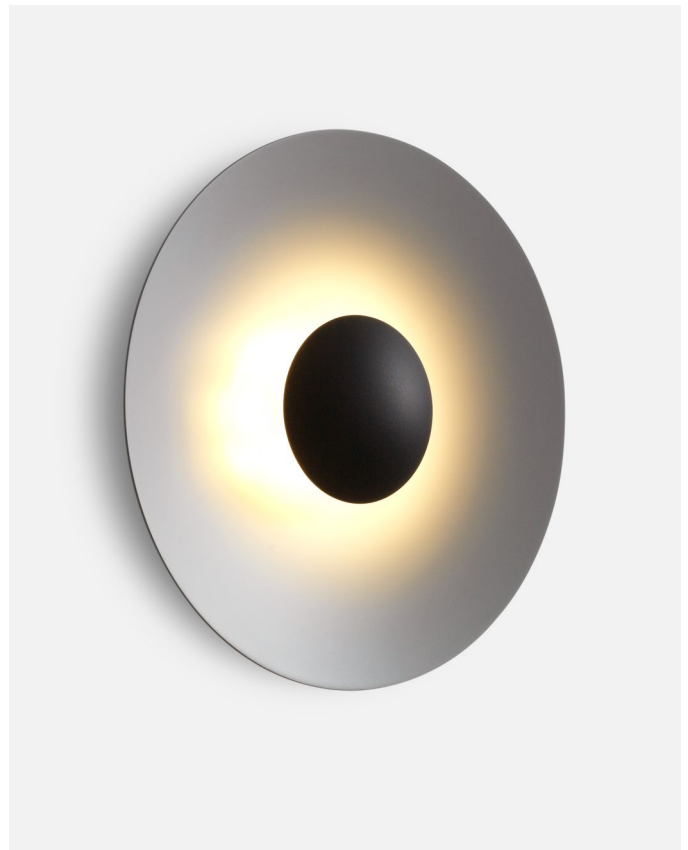

Ginger 32C

Code	Finish
A662-146	● Oak-White
A662-147	● Wenge-White
A662-148	● Oak-Oak
A662-149	● Wenge-Wenge
A662-382	● Brushed brass-Brushed brass
A662-383	● Black-White
A662-570-36-27K	● Mauve (RAL 010 70 10) NEW
A662-570-37-27K	● Sand (RAL 050 85 10) NEW
A662-570-38-27K	● Stone Grey (RAL 000 65 00) NEW

Materials
Diffuser: Pressed wood or brushed aluminium
Dissipater: Aluminium
Canopy: Metal

Dimmable: Yes
Integrated dimmer: No
Dimming protocols: Phase cut (Triac)

Product type: Wall / Ceiling
Light source: LED SMD 700mA 8,2W 2700K CRI90 913lm
Luminaire: 220 - 240 VAC TRIAC 9W 350lm
Weight: Net 1 kg – Gross 2 kg
Package: 43 x 48 x 17 cm – 2 kg Vol – 0,04 m³
LED included

Canopy color: Black
Wire installation: Hardwired

Ginger 42C

Code	Finish
A662-150	● Oak-White
A662-151	● Wenge-White
A662-152	● Oak-Oak
A662-153	● Wenge-Wenge
A662-384	● Brushed brass-Brushed brass
A662-385	● Black-White
A662-571-36-27K	● Mauve (RAL 010 70 10) NEW
A662-571-37-27K	● Sand (RAL 050 85 10) NEW
A662-571-38-27K	● Stone Grey (RAL 000 65 00) NEW

Materials
Diffuser: Pressed wood or brushed aluminium
Dissipater: Aluminium
Canopy: Metal

Dimmable: Yes
Integrated dimmer: No
Dimming protocols: Phase cut (Triac)

Product type: Wall / Ceiling
Light source: LED SMD 700mA 16,28W 2700K CRI90 1873lm
Luminaire: 180 - 295 VAC TRIAC 19,71W 698lm
Weight: Net 1,9 kg – Gross 3,5 kg
Package: 57 x 53 x 17 cm – 3,5 kg Vol – 0,051 m³
LED included

Canopy color: Black
Wire installation: Hardwired