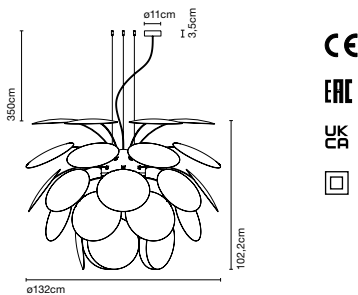

Discocó 132

Code	Finish
A620-012	● White (RAL 9003)
A620-118	● Matte Grey (RAL 7037)
A620-117	● Matte Beige (RAL 1001)
A620-049	● Black - Gold (RAL 9004 - Gold)

Materials
Discs: ABS
Sphere: Chromed metal
Canopy: Metal

Product type: Pendant
Light source: 6x E27 LED Globe (ø120) 14W
Weight: Net 18,5 kg – Gross 24 kg
Package: 121 x 41 x 41 cm - 14 kg – VOL - 0,2 m³
45 x 42 x 42 cm - 10 kg – VOL - 0,08 m³

Cable length: 2 m
Wire installation: Hardwired
Color cord: White
Canopy color: White