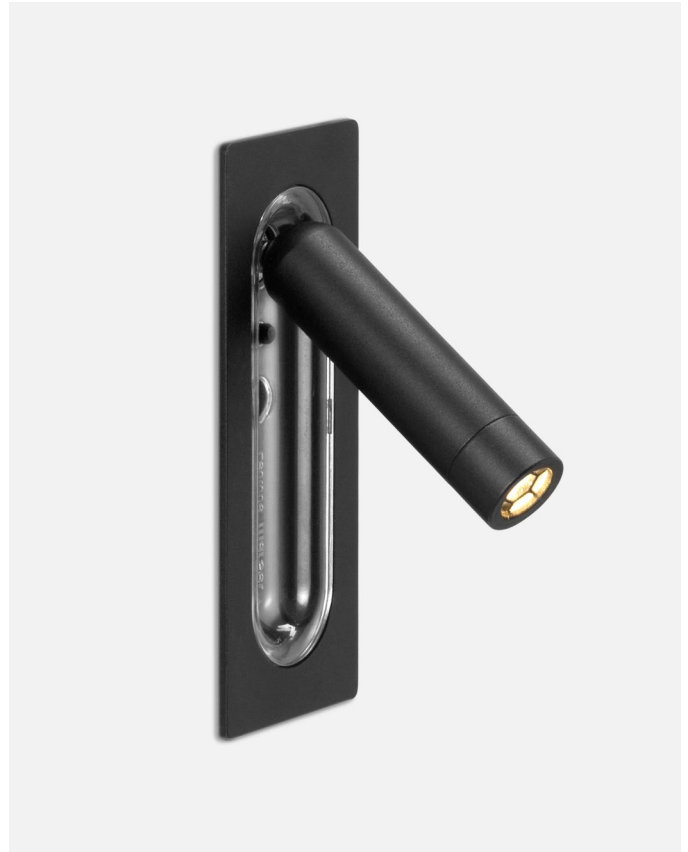

Ledtube mini

Code	Finish
A622-154	● Aluminium
A622-155	● Bronze
A622-156	● Matt white (RAL 9010)
A622-157	● Matt black (RAL 9005)

Materials
Structure: Injected aluminium
Frontal: Transparent polycarbonate

Dimmable: No

Product type: Wall
Light source: LED SMD 700mA 2,1W 2700K CRI80 199,4lm
Luminaire: 220 - 240 VAC 4,33W 45lm
Weight: Net 0,37 kg – Gross 0,52 kg
Package: 21 x 12 x 9 cm – 0,52 kg Vol – 0,002 m³
Product notes: Incorporated press button to switch on or off when opening or closing the wall lamp. Lens at 25° with a honeycomb grill to avoid glare.
LED included

Wire installation: Hardwired