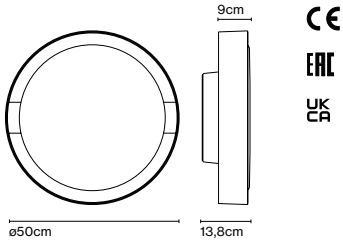

Code A628-056 Finish ● Black

Materials
Structure: Aluminium
Shade: Opal blown glass

Product type: Wall / Ceiling
Light source: 4x E27 LED Standard 8W
Weight: Net 6,6 kg – Gross 8,5 kg
Package: 60 x 60 x 25 cm – 8,5 kg Vol – 0,09 m³