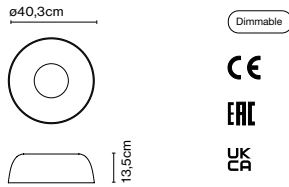

Djembé C42.13

Code	Finish	Dimming	Class
A681-100	White (RAL 1013)	Triac	II
A681-101	Grey (RAL 7022)	Triac	II
A681-102	Red (RAL 3011)	Triac	II
A681-103	Sky Blue (PANTONE 7542C)	Triac	II
A681-200	White (RAL 1013)	DALI	I
A681-201	Grey (RAL 7022)	DALI	I
A681-202	Red (RAL 3011)	DALI	I
A681-203	Sky Blue (PANTONE 7542C)	DALI	I

Materials
Shade: Bi-injected rotary moulded polyethylene (stone texture on the outer part and smooth satin white on the inner part of the fixture)
Diffuser: Aluminium

Dimmable: Yes
Integrated dimmer: No
Dimming protocols: Phase cut (Triac)
DALI

Product type: Ceiling
Light source: LED SMD 700mA 16,28W 2700K CRI90 1873lm
Luminaire: 180 - 295 VAC TRIAC 19,71W 846lm
220 - 240 VAC DALI 20,32W 846lm
Weight: Net 2,4 kg – Gross 3,5 kg
Package: 44 x 44 x 19 cm – 3,5 kg Vol – 0,4 m³
Product notes: 3000K available upon request
LED included

Wire installation: Hardwired