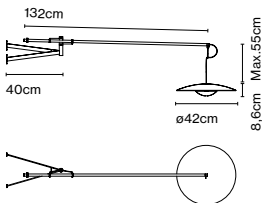

Ginger A XL 42

Code	Finish	Dimmer
Plug-in		
A662-076	● Oak-White	Progressive
A662-077	● Wenge-White	Progressive

Code	Finish	Dimmer
Hardwired		
A662-079	● Oak-White	Triac
A662-080	● Wenge-White	Triac

Code	Finish	Dimmer
RSC (Recessed canopy)		
A662-132	● Oak-White	Triac
A662-133	● Wenge-White	Triac

Materials
Diffuser: Pressed wood
Dissipater: Aluminium
Structure: Metal
Arm: Carbon fiber

Integrated dimmer: Yes
Dimmer Type: Foot-operated progressive in-line dimmer
Dimming protocols: Phase cut (Triac)

Product type: Wall
Light source: LED SMD 700mA 16,28W 2700K CRI90 1873lm
Luminaire: 85 - 264 VAC 11W 698lm
Weight: Net 3,4 kg – Gross 5,7 kg
Package: 60 x 60 x 22 cm – 5 kg Vol – 0,079 m³
138 x 5 x 5 cm – 0,7 kg Vol – 0,003 m³

LED included