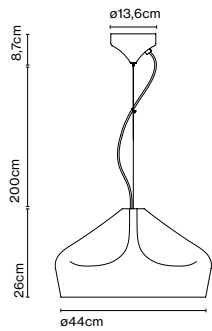

Pleat Box 47 LED

Code	Finish
A636-230	● White - White
A636-231	● White - Gold
A636-232	● Grey - White
A636-233	● Grey - Gold
A636-234	● Terracotta - White
A636-235	● Terracotta - Gold
A636-236	● Black - White
A636-237	● Black - Gold
A636-238	● Brown - White
A636-239	● Brown - Gold

Materials
Shade: Ceramic with the inner part in brilliant white enamel or gold
Canopy: Ceramic
Cord: Fabric

Dimmable: Yes
Integrated dimmer: No
Dimming protocols: Phase cut (Triac)

Product type: Pendant
Light source: LED SMD 700mA 16,28W 2700K CRI90 1873lm
Luminaire: 180 - 295 VAC TRIAC 19,71W 625lm
Weight: Net 4,6 kg – Gross 6 kg
Package: 57 x 57 x 36 cm – 6 kg Vol – 0,1 m³
LED included

Cable length: 2 m
Wire installation: Hardwired
Color cord: White whenever the inner or the outer part of the lamp is white. If not, it is black.
Canopy color: Same color as chosen shade