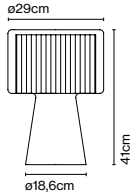

Mercer M

Code
A89-010
A89-071

Finish
● Natural cotton ribbon
● Pearl white

Materials
Shade: Textile
Structure: Blown glass
Diffuser: Opal disc

Integrated dimmer: Yes
Dimmer Type: Progressive in-line dimmer

Product type: Table
Light source: E27 LED 9,5W DIM
Weight: Net 5 kg – Gross 6,28 kg
Package: 57 x 39 x 41 cm – 6,28 kg Vol – 0,09 m³

Cable length: 1,5 m
Wire installation: Plug-in
Color cord: Black
Switch location: In-line