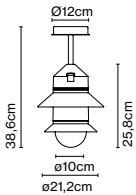

Santorini C

Code	Finish
A654-026	● White (RAL 9003)
A654-027	● Grey (RAL 7039)
A654-028	● Mustard (RAL 1032)

Materials
Structure: Polycarbonate
Shade: Blown pressed glass
Support: Stainless anti-oxidant
cataphoresis treatment

Product type: Ceiling
Light source: E27 LED Standard 8W
Weight: Net 1,4 kg – Gross 2,3 kg
Package: 53 x 33 x 24 cm – 2,3 kg Vol – 0,042 m³