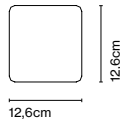

Lid

Code A646-005
A646-022
A646-023
A646-007
A646-009

Finish
● White (RAL 9003)
● Brown (RAL 8019)
● Rust brown
● Dark iroko
● Stone-like