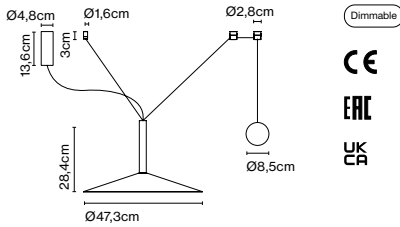

Milana 47 Counterweight

Code	Finish
A699-011	● Off-white (RAL 1013)
A699-012	● Black (RAL 9005)
A699-046	● Red (RAL 3013)
A699-047	● Beige (RAL 1001)
A699-048	● Grey (RAL 7038)

Materials
Shade: Aluminium
Diffuser: Polycarbonate

Dimmable: Yes
Integrated dimmer: No
Dimming protocols: Phase cut (Triac)

Product type: Pendant
Light source: LED SMD 700mA 8,6W 2700K CRI90 372lm
Luminaire: 220 - 240 VAC TRIAC 8,72W 340lm
Weight: Net 2,3 kg – Gross 3,4 kg
Package: 22,5 x 7 x 4 cm – 0,3 kg Vol – 0,0006 m³
20 x 12 x 8 cm – 0,4 kg Vol – 0,0006 m³
12 x 12 x 7 cm – 0,6 kg Vol – 0,001 m³
52,5 x 52,5 x 10 cm – 1,6 kg Vol – 0,028 m³
Product notes: DALI upon request

Cable length: 3 m
Wire installation: Hardwired
Color cord: Black
Canopy color: Black