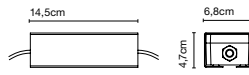

Dimmer Casambi IP65

Code A712-001
Finish ● Black

Materials
Case: ABS
Trim: Aluminium

Product type: Accessory
85 - 240 VAC max. 50W
Weight: Net 2 kg – Gross 3 kg
Package: 20 x 12 x 8 cm - 3 kg – VOL - 0,002 m³
Product notes: Bluetooth smart wireless trailing edge dimmer that adjusts light intensity or switches the lamp ON/OFF. Available in Android or iOS with the app Casambi.

CE
EAC
UK
IP65