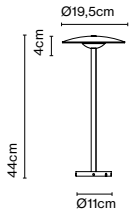

Product type: Bollard
Light source: LED SMD 24Vdc 5W 2700K CRI90 495lm
Luminaire: (Power supply not included) 161lm
Weight: Net 0,8 kg – Gross 1,3 kg
Package: 25 x 23 x 12 cm – 0,7 kg Vol – 0,007 m³
15 x 13 x 48 cm – 0,6 kg Vol – 0,009 m³
Product notes: 24V remote power supply to be ordered separately.
LED included