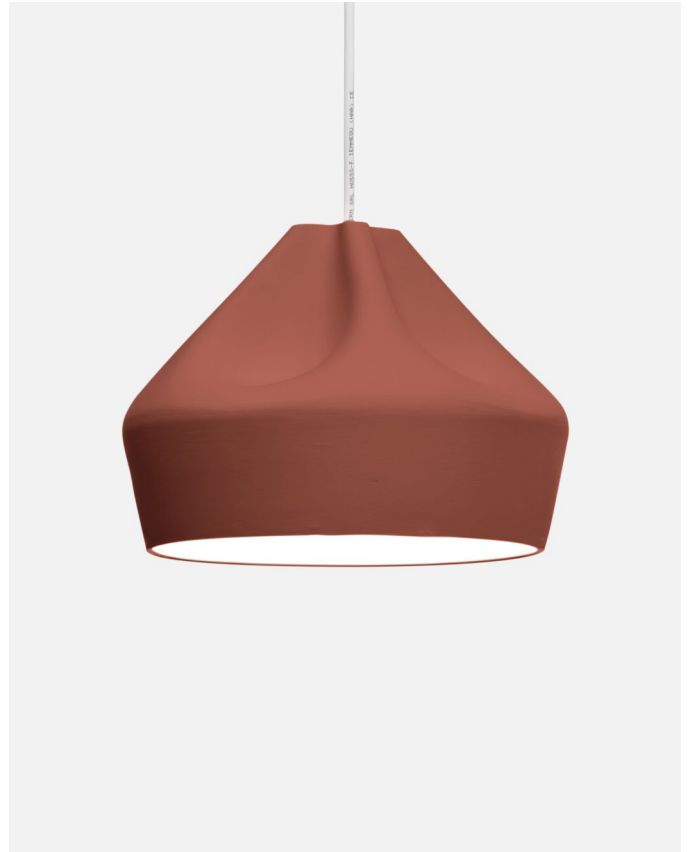

Pleat Box 24 LED

Code	Finish
A636-210	● White - White
A636-211	● White - Gold
A636-212	● Grey - White
A636-213	● Grey - Gold
A636-214	● Terracotta - White
A636-215	● Terracotta - Gold
A636-216	● Black - White
A636-217	● Black - Gold

Materials
Shade: Ceramic with the inner part in brilliant white enamel or gold
Canopy: Ceramic
Cord: Fabric

Dimmable: Yes
Integrated dimmer: No
Dimming protocols: Phase cut (Triac)

Product type: Pendant
Light source: LED SMD 700mA 8,2W 2700K CRI90 913lm
Luminaire: 220 - 240 VAC TRIAC 9,89W 113lm
Weight: Net 1,9 kg – Gross 2,5 kg
Package: 36 x 36 x 30 cm – 2,5 kg Vol – 0,04 m³
LED included

Dimmable ☐

CE

ERC

UK
CR

Cable length: 2 m
Wire installation: Hardwired
Color cord: White whenever the inner or the outer part of the lamp is white. If not, it is black.
Canopy color: Same color as chosen shade