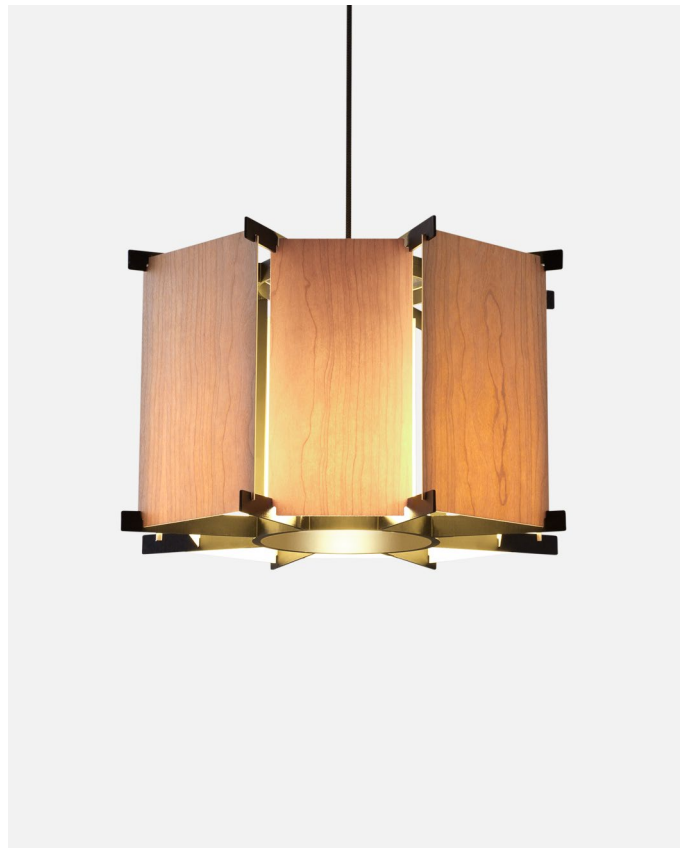

MVV 45

Code A688-001   Finish ● Cherry wood

Materials
Structure: Steel, Polycarbonate
Shade: PET with cherry wood on the outside and a white interior
Diffuser: Transparent methacrylate

Product type: Pendant
Light source: E27 LED STANDARD 8W 2700K
Weight: Net 1,9 kg – Gross 2,3 kg
Package: 45 x 48 x 9 cm – 2,3 kg Vol – 0,02 m³