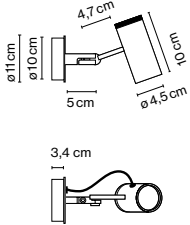

Polo A hardwire

Code	Finish
A642-040	● Black (RAL 9005)
A642-041	● White (RAL 9001)

Materials
Diffuser: Aluminium
Body: Aluminium

Dimmable: No

Product type: Wall
Light source: LED SMD 350mA 6,3W 3000K CRI80 532,4lm
Luminaire: 100 - 240 VAC 8,11W 436lm
Weight: Net 0,6 kg – Gross 0,8 kg
Package: 19 x 19 x 12 cm – 0,8 kg Vol – 0,004 m³
Product notes: Reflector with 80° degree aperture
LED included

CE

ERC

UK

Wire installation: Hardwired
Color cord: Black
Switch location: Built-in the shade