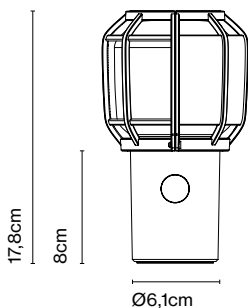

We want to offer you an exclusive service that's designed to make your work easier. By signing up at the new professional area at [marset.com](https://www.marset.com), you'll be able to download technical information, images, and videos of our products, receive our newsletter, and save your preferred products. We offer direct access and personal attention.