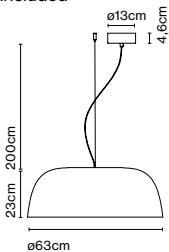

Materials

Shade: Bi-injected rotary moulded polyethylene (stone texture on the outer part and smooth satin white on the inner part of the fixture)

Diffuser: Aluminium

Dimmable: Yes

Integrated dimmer: No

Dimming protocols: Phase cut (Triac)
DALI

Product type: Pendant

Light source: LED SMD 700mA 22,4W 2700K CRI90 2933lm

Luminaire: 180 - 295 VAC TRIAC 26,09W 1843lm

220 - 240 VAC DALI 26,37W 1843lm

Weight: Net 5,3 kg – Gross 7,4 kg

Package: 65 x 65 x 28 cm – 7,4 kg Vol – 0,12 m³

Product notes: 3000K available upon request

LED included