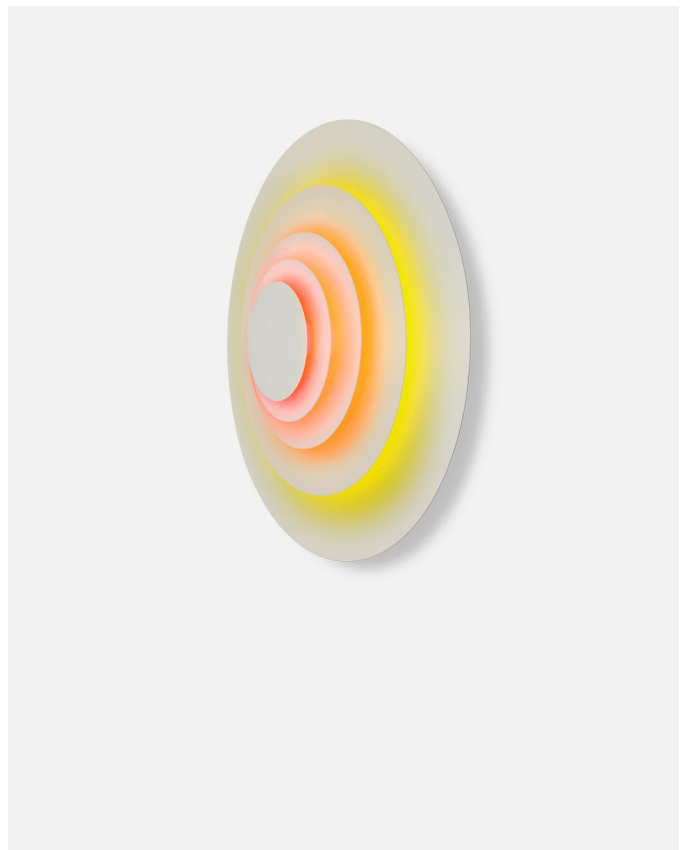

Concentric M

Code	Finish
A678-004	● Corona (Fluor colors)
A678-005	● Minor (Cold colors)
A678-006	● Major (Warm colors)

Materials
Structure: Lacquered white metal, backed with colored vinyl.

Dimmable: Yes
Integrated dimmer: No
Dimming protocols: Phase cut (Triac)

Product type: Wall / Ceiling
Light source: LED SMD 700mA 8,2W 2700K CRI90 913lm
Luminaire: 220 - 240 VAC TRIAC 9W
Weight: Net 8 kg – Gross 12 kg
Package: 107 x 107 x 23 cm – 12 kg Vol – 0,26 m³
LED included

Wire installation: Hardwired

Concentric L

Code	Finish
A678-007	● Corona (Fluor colors)
A678-008	● Minor (Cold colors)
A678-009	● Major (Warm colors)

Materials
Structure: Lacquered white metal, backed with colored vinyl.

Dimmable: Yes
Integrated dimmer: No
Dimming protocols: Phase cut (Triac)

Product type: Wall / Ceiling
Light source: LED SMD 700mA 8,2W 2700K CRI90 913lm
Luminaire: 220 - 240 VAC TRIAC 9W
Weight: Net 11 kg – Gross 17 kg
Package: 107 x 107 x 23 cm – 17 kg Vol – 0,26 m³
LED included

Wire installation: Hardwired