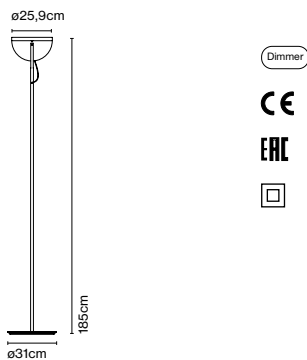

Copérnica P190

Code	Finish
A686-013	● Satin Nickel-White
A686-014	● Graphite-Black

Materials
Structure: Satin nickel or graphite
Base: Steel
Diffuser: Aluminium

Dimmable: Yes
Integrated dimmer: Yes
Dimming protocols: Progressive dimmer from 0 to 100

Product type: Floor
Light source: LED SMD 700mA 25,8W 2700K CRI90 3064lm
Luminaire: 220 - 240 VAC 28,9W 2302lm
Weight: Net 7,6 kg – Gross 13,4 kg
Package: 203 x 26 x 33 cm – 4,4 kg Vol – 0,174 m³
36 x 36 x 3 cm – 9 kg Vol – 0,004 m³

LED included

Cable length: 2 m
Wire installation: Plug-in
Color cord: Black
Switch location: In-line