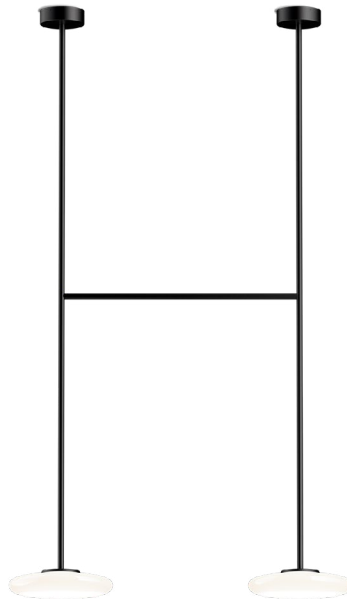

Plan your projects in our Professional Area

Photometric Data

Press Releases

Banners

2D Models

3D Models

HR Images

Videos

Ø10cm