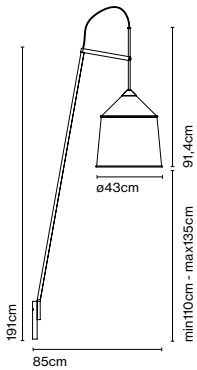

Jaima P207 + Shade 43

Code A683-027   Finish ● Black (RAL 9005)
Structure

Shade 43
A683-028 ● Blue
A683-029 ● Beige
A683-030 ● Grey
A683-031 ● Green

Materials
Shade: Textilene, inner part in white
Structure: Stainless steel
Extensible stem: Carbon fiber
Dimmable: Yes
Integrated dimmer: No
Dimmer Casambi IP65 (optional)

Product type: Floor
Light source: LED COB 230 VAC 15W 2700K CRI90 1022lm
Luminaire: 230VAC TRIAC 15W 528lm
Weight: Net 4,1 kg – Gross 10,3 kg
Package: 216 x 48 x 23 cm – 7,8 kg Vol – 0,24 m³
45 x 45 x 39 cm – 2,5 kg Vol – 0,08 m³
LED included

CE
ERC
IP65
⊕