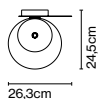

Tam Tam A

Code Finish
Base 1
A633-013 35 ● Off-white (RAL 1013)

Shade
A633-011 39 ● Black (RAL 9011)
A633-011 35 ● Off-white (RAL 1013)
A633-011 46 ● Orange (RAL 2000)
A633-011 47 ● Brown Grey (RAL 7013)
A633-011 45 ● Green (RAL 6025)
A633-011 37 ● Sand (RAL 7032)
A633-011 48 ● Blue (RAL 5024)

Materials
Shade: Aluminium
Diffuser: Opalescent methacrylate
Plate: Metal

Product type: Wall
Light source: E14 LED Standard 5W
Weight: Net 1,2 kg – Gross 2 kg
Package: 31 x 31 x 13 cm – 1,3 kg Vol – 0,012 m³
24 x 24 x 17 cm – 0,7 kg Vol – 0,009 m³