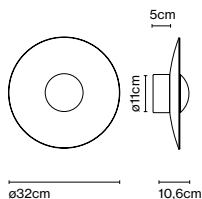

Ginger 32C IP65

Code
A662-551-31
A662-551-39

Finish
● Rust Brown
● Black-White (RAL 9005-9010)

Materials
Diffuser: Aluminium
Dissipater: Aluminium

Dimmable: Yes
Integrated dimmer: No
Dimming protocols: Phase cut (Triac)

Product type: Wall / Ceiling
Light source: LED SMD 700mA 8,2W 2700K CRI90 913lm
Luminaire: 220 - 240 VAC TRIAC 9W 350lm - Black-White
220 - 240 VAC TRIAC 9W 81lm - Rust Brown
Weight: Net 0,9 kg – Gross 2 kg
Package: 43 x 48 x 17 cm – 2 kg Vol – 0,04 m³
Product notes: DALI and Casambi upon request
LED included

Dimmable

CE

IP65

ERC

UK
CA