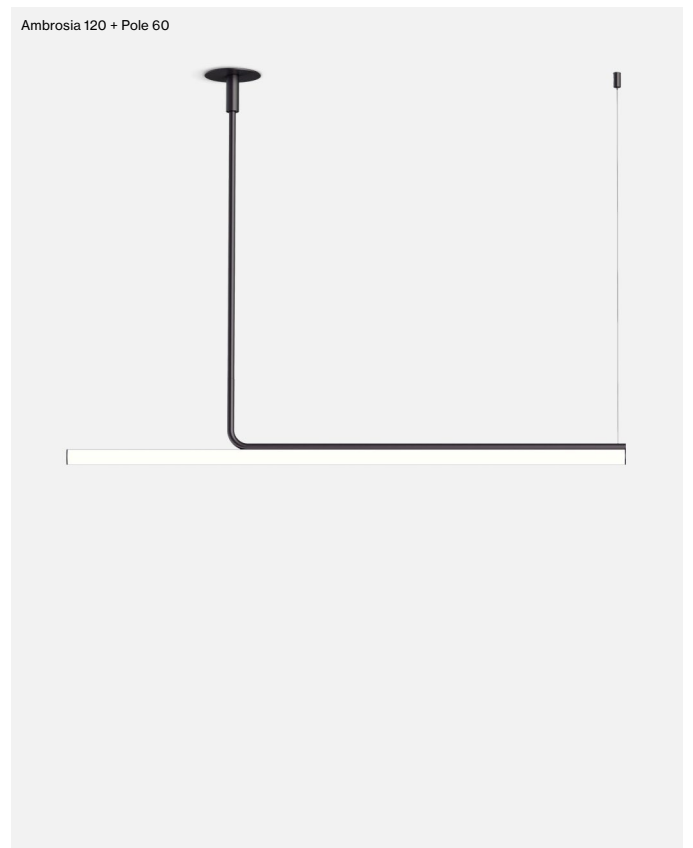

Ambrosia 120

Code	Finish	CCT
A704-001-15-22K	● Matt Gold	22K
A704-001-15-27K	● Matt Gold	27K
A704-001-15-30K	● Matt Gold	30K
A704-001-16-22K	● Black	22K
A704-001-16-27K	● Black	27K
A704-001-16-30K	● Black	30K

Materials: Aluminium
Structure: Aluminium
Diffuser: Methacrylate
Canopy: Aluminium / Steel

Dimmable: Yes
Integrated dimmer: No
Dimming protocols: It depends on the purchased power supply.

Product type: Pendant / Ceiling

Light source Ambrosia 22K: LED SMD 24Vdc 19,2W 2200K CRI80 2116lm
Luminaire Ambrosia 22K: (Power supply not included) 1885lm

Light source Ambrosia 27K: LED SMD 24Vdc 19,2W 2700K CRI90 2028lm
Luminaire Ambrosia 27K: (Power supply not included) 1891lm

Light source Ambrosia 30K: LED SMD 24Vdc 19,2W 3000K CRI90 2256lm
Luminaire Ambrosia 30K: (Power supply not included) 1927lm

Weight: Net 2,4 kg – Gross 3 kg

Package: 29 x 10 x 135 cm - 2 kg – VOL - 0,04 m³
8 x 8 x 128 cm - 1 kg – VOL - 0,01 m³

Product notes: 24V remote power supply to be ordered separately.
LED included

Dimmable

CE

UK
CA

ERC

(1) The height can be increased by means of the 40 or 60 cm poles (max. 3 units.) They can be combined.

Wire installation: Hardwired / Recessed

marset