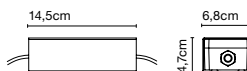

Dimmer Casambi IP65

Code A712-001
Finish ● Black

Materials
Case: ABS
Trim: Aluminium

Product type: Accessory
85 - 240 VAC max. 50W
Weight: Net 2 kg – Gross 3 kg
Package: 20 x 12 x 8 cm - 3 kg – VOL - 0,002 m³
Product notes: Bluetooth smart wireless trailing edge dimmer that adjusts light intensity or switches the lamp ON/OFF. Available in Android or iOS with the app Casambi.

CE
EAC
UK
IP65