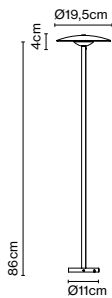

Ginger B 20/86

Code
A662-544-31
A662-544-39

Finish
● Rust Brown-White
● Black-White (RAL 9005-9010)

Materials
Diffuser: Aluminium
Structure: Aluminium

Dimmable: Yes
Integrated dimmer: No
Dimming protocols: It depends on the purchased power supply.
Phase cut (Triac)
DALI

Product type: Bollard
Light source: LED SMD 24Vdc 5W 2700K CRI90 495lm
Luminaire: (Power supply not included) 161lm
Weight: Net 1 kg – Gross 1,6 kg
Package: 25 x 23 x 12 cm – 0,7 kg Vol – 0,007 m³
15 x 13 x 98,5 cm – 0,9 kg Vol – 0,02 m³
Product notes: 24V remote power supply to be ordered separately.
LED included

Dimmable

CE

IP65

ERC

UK
CA