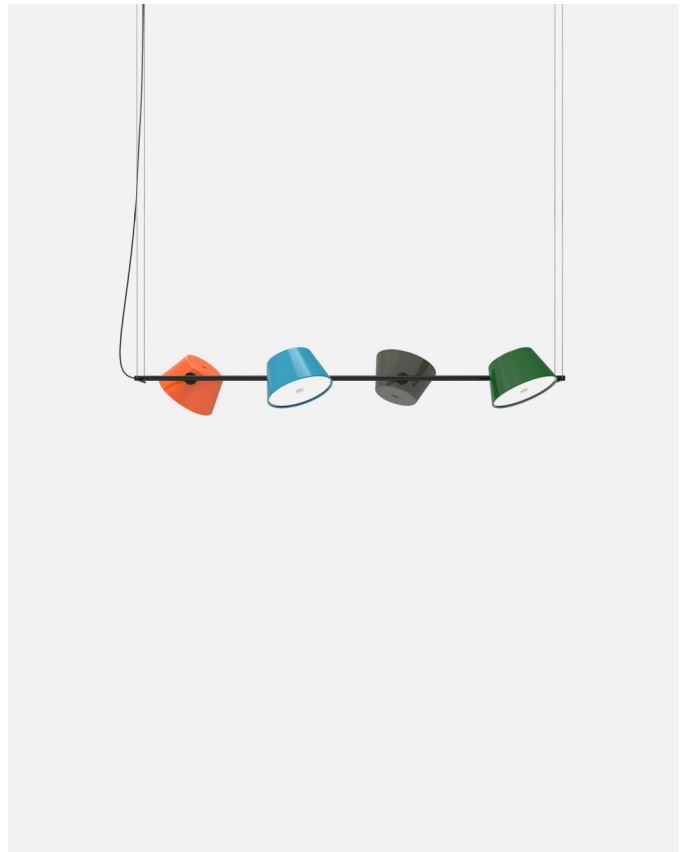

Tam Tam 4

Code
Structure
A633-017

Finish
● Black (RAL 9011)

Shades
A633-011 39 ● Black (RAL 9011)
A633-011 35 ● Off-white (RAL 1013)
A633-011 46 ● Orange (RAL 2000)
A633-011 47 ● Brown Grey (RAL 7013)
A633-011 45 ● Green (RAL 6025)
A633-011 37 ● Sand (RAL 7032)
A633-011 48 ● Blue (RAL 5024)

Materials
Shade: Aluminium
Diffuser: Opalescent methacrylate

Product type: Pendant
Light source: 4x E14 LED Standard 5W
Weight: Net 2,4 kg – Gross 5,1 kg
Package: 167 x 18 x 18 cm – 4,4 kg Vol – 0,054 m³
(4x) 24 x 24 x 17 cm – 0,7 kg Vol – 0,009 m³

CE

ERC

UK
CA

Cable length: 3 m
Wire installation: Hardwired
Color cord: Black
Canopy color: Black

Tam Tam 6

Code
Structure
A633-018

Finish
● Black (RAL 9011)

Shades
A633-011 39 ● Black (RAL 9011)
A633-011 35 ● Off-white (RAL 1013)
A633-011 46 ● Orange (RAL 2000)
A633-011 47 ● Brown Grey (RAL 7013)
A633-011 45 ● Green (RAL 6025)
A633-011 37 ● Sand (RAL 7032)
A633-011 48 ● Blue (RAL 5024)

Materials
Shade: Aluminium
Diffuser: Opalescent methacrylate

Product type: Pendant
Light source: 6x E14 LED Standard 5W
Weight: Net 3 kg – Gross 6,4 kg
Package: 225 x 18 x 18 cm – 5,7 kg Vol – 0,072 m³
(6x) 24 x 24 x 17 cm – 0,7 kg Vol – 0,009 m³

CE

ERC

UK
CA

Cable length: 3 m
Wire installation: Hardwired
Color cord: Black
Canopy color: Black