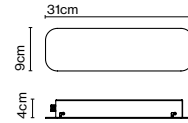

Ambrosia canopy

Code	Finish	Dimming	Class
A666-214-15	● Matt Gold - 20W 24V	Triac	II
A666-214-16	● Black - 20W 24V	Triac	II
A666-216-15	● Matt Gold - 50W 24V	Triac	II
A666-216-16	● Black - 50W 24V	Triac	II
A666-217-15	● Matt Gold - 35W 24V	DALI	I
A666-217-16	● Black - 35W 24V	DALI	I
A666-218-15	● Matt Gold - 60W 24V	DALI	I
A666-218-16	● Black - 60W 24V	DALI	I