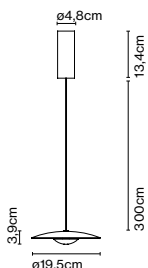

Ginger 20

Code	Finish
A662-180	● Oak-White
A662-181	● Wenge-White
A662-182	● Oak-Oak
A662-183	● Wenge-Wenge
A662-340	● Brushed brass-Brushed brass
A662-341	● Brushed brass-White
A662-342	● Black-White

Materials: Pressed wood or brushed aluminium
Diffuser: Aluminium
Dissipater: Aluminium

Dimmable: Yes
Integrated dimmer: No
Dimming protocols: Phase cut (Triac)

Product type: Pendant
Light source: LED SMD 350mA 4,05W 2700K CRI90 463lm
Luminaire: 220 - 240 VAC TRIAC 5,72W 161lm
Weight: Net 0,6 kg – Gross 0,8 kg
Package: 23 x 21 x 10 cm – 0,8 kg Vol – 0,01 m³

Dimmable

CE

ERC

UK

□

Cable length: 3 m
Wire installation: Hardwired
Color cord: Black
Canopy color: Black