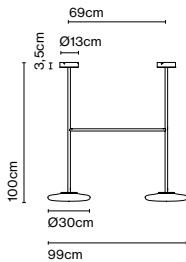

Ihana x2 100

Code	Finish	Dimming	CCT
A709-011-39-27K	● Opal	Triac	27K
A709-012-39-18/30K	● Opal	Triac	DTW 18K-30K

Materials
Structure: Steel
Shade: Opal blown glass

Dimmable: Yes
Integrated dimmer: No
Dimming protocols: Phase cut (Triac)
Dim to warm from 1800K to 3000K. (Triac)

Product type: Pendant / Ceiling
Light source: LED SMD 700mA 16,4W 2700K CRI90 1826lm
Luminaire: 220 - 240 VAC TRIAC 19,78W 994lm
Light source DTW: LED COB 350mA 12W 1800-3000K CRI90 1272lm
Luminaire DTW: 220 - 240 VAC TRIAC 15,2W
Weight: Net 4,5 kg – Gross 6,7 kg
Package: 21 x 42 x 42 cm – 3 kg Vol – 0,04 m³
24 x 14 x 114 cm – 3,7 kg Vol – 0,04 m³
Product notes: DALI upon request
LED included

Dimmable

UK
CA

CE

ERC