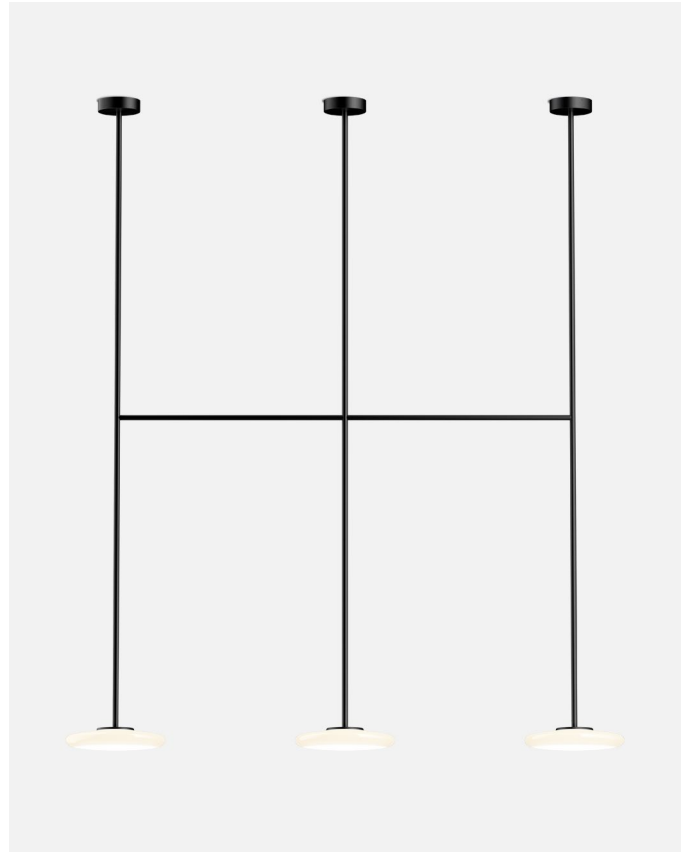

Wire installation: Hardwired
Canopy color: Black