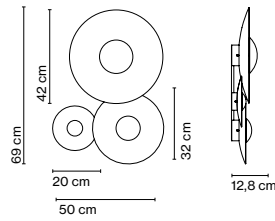

Shades 32	
A662-432	● Oak-White
A662-433	● Wenge-White
A662-434	● Oak-Oak
A662-435	● Wenge-Wenge
A662-436	● Brushed brass-Brushed brass
A662-437	● Black-White
A662-574-36-27K	● Mauve (RAL 010 70 10) NEW
A662-574-37-27K	● Sand (RAL 050 85 10) NEW
A662-574-38-27K	● Stone Grey (RAL 000 65 00) NEW

Shades 42	
A662-438	● Oak-White
A662-439	● Wenge-White
A662-440	● Oak-Oak
A662-441	● Wenge-Wenge
A662-442	● Brushed brass-Brushed brass
A662-443	● Black-White
A662-575-36-27K	● Mauve (RAL 010 70 10) NEW
A662-575-37-27K	● Sand (RAL 050 85 10) NEW
A662-575-38-27K	● Stone Grey (RAL 000 65 00) NEW

Materials	Dimmable: Yes
Canopy: Metal	Integrated dimmer: No
	Dimming protocols: Phase cut (Triac)

Product type: Wall / Ceiling
Light source: LED SMD 700mA 28,5W 2700K CRI90 3243lm
Luminaire: 180 - 295 VAC TRIAC 33,5W 1209lm
Weight: Net 7,8 kg – Gross 10 kg
Package: 23 x 21 x 10 cm – 1 kg Vol – 0,01 m³
          57 x 53 x 17 cm – 3,5 kg Vol – 0,051 m³
          57 x 53 x 17 cm – 3 kg Vol – 0,051 m³
          53 x 53 x 12 cm – 2,5 kg Vol – 0,03 m³
Product notes: Accessory to combine Ginger models 20 C, 32 C, and 42 C for a single junction box.

Canopy color: Black
Wire installation: Hardwired

Dimmable