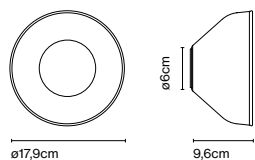

Dimmable

CE

ERC

UK
CA