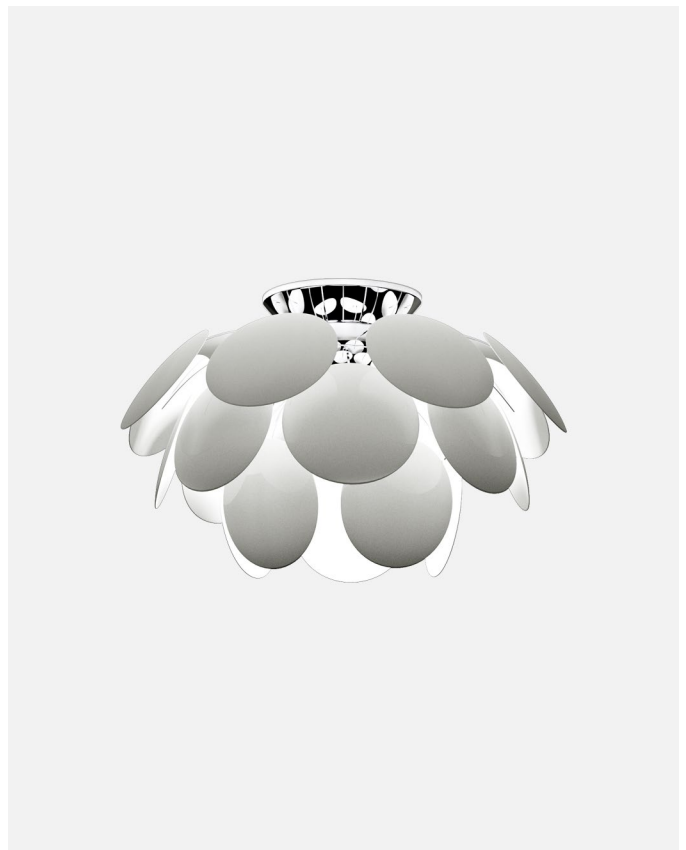

Discocó C68

Code	Finish
A620-123	● White (RAL 9003)
A620-125	● Matte Grey (RAL 7037)
A620-124	● Matte Beige (RAL 1001)
A620-126	● Black - Gold (RAL 9004 - Gold)

Materials
Discs: ABS
Semi-sphere: Chromed metal

Product type: Ceiling
Light source: 3x E27 LED Globe (ø120) 14W
Weight: Net 4,2 kg – Gross 7 kg
Package: 109 x 33 x 27 cm - 7 kg – VOL - 0,097 m³

Wire installation: Hardwired