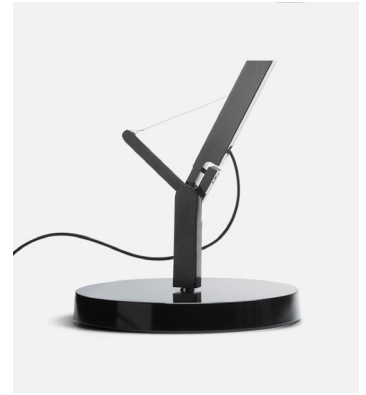

Cable length: 2,2 m
Wire installation: Plug-in
Color cord: Black
Switch location: Built-in the shade

Base

Code A642-003
Finish ● Black (RAL 9005)

Materials
Base: Metal with a polycarbonate cover

Product type: Accessory
Weight: Net 3,9 kg – Gross 4 kg
Package: 24 x 24 x 12 cm - 4 kg – VOL - 0,007 m³