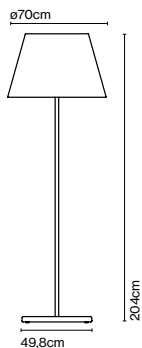

TXL 2019 205

Code A605-060
A605-061

Finish
● Beige
● Grey

Materials
Base: Concrete
Stem: Stainless steel
Diffuser: White acid etched glass
Shade: Textilene with the inner part always in white

Product type: Floor
Light source: 2x E27 LED Standard 8W
Weight: Net 28,8 kg – Gross 32 kg
Package: 41 x 33 x 33 cm – 2,5 kg Vol – 0,04 m³
70 x 70 x 50 cm – 4,4 kg Vol – 0,25 m³
220 x 10 x 10 cm – 3,6 kg Vol – 0,02 m³
66 x 66 x 15 cm – 21,5 kg Vol – 0,06 m³

CE
ERC
□
IP65

Cable length: 2,5 m
Wire installation: Plug-in
Color cord: Black