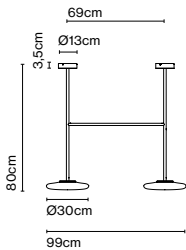

Ihana x2 80 NEW

Code	Finish	Dimming	CCT
A709-057-39-27K	● Opal	Triac	27K
A709-058-39-18/30K	● Opal	Triac	DTW 18K-30K

Materials	Dimmable: Yes
Structure: Steel	Integrated dimmer: No
Shade: Opal blown glass	Dimming protocols: Phase cut (Triac)
	Dim to warm from 1800K to 3000K. (Triac)

Product type: Pendant / Ceiling
Light source: LED SMD 700mA 16,4W 2700K CRI90 1826lm
Luminaire: 220 - 240 VAC TRIAC 19,78W 994lm
Light source DTW: LED COB 350mA 12W 1800-3000K CRI90 1272lm
Luminaire DTW: 220 - 240 VAC TRIAC 15,2W
Weight: Net 4,5 kg – Gross 6,7 kg
Package: 21 x 42 x 42 cm – 3 kg Vol – 0,04 m³
24 x 14 x 114 cm – 3,7 kg Vol – 0,04 m³
Product notes: DALI upon request
LED included