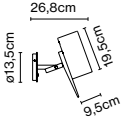

Scantling A

Code
A626-007
A626-021

Finish
● White (RAL 9001)
● Black (RAL 9005)

Materials
Structure: Iron
Arm: Oak
Shade: Aluminium

Product type: Wall
Light source: E27 LED Reflector 8W
Weight: Net 0,8 kg – Gross 1,4 kg
Package: 35 x 30 x 18 cm – 1,4 kg Vol – 0,02 m³

CE

ERC

UK
CA

Wire installation: Hardwired
Switch location: Canopy