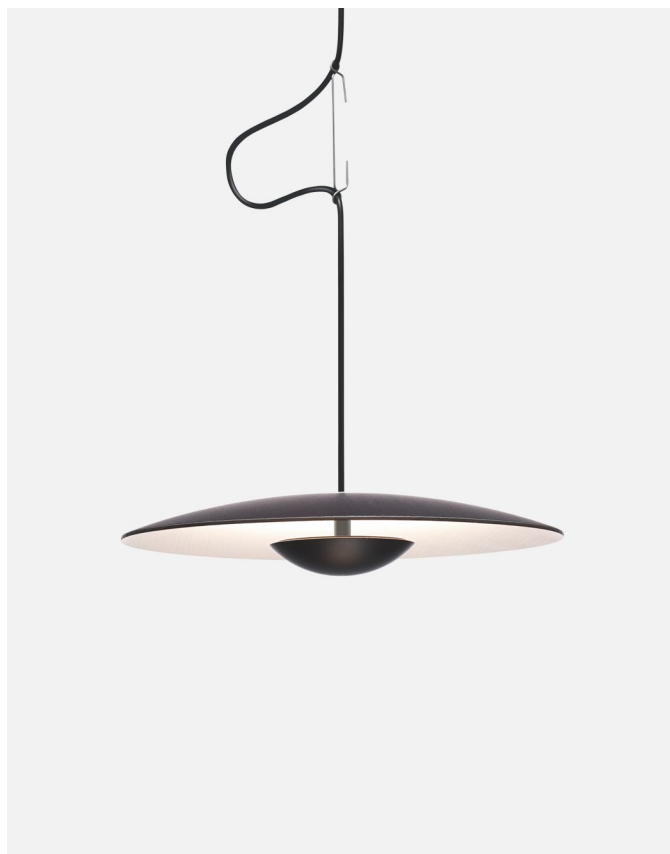

Ginger 32

Code	Finish	Dimming	Class
A662-019	● Oak-White	Triac	II
A662-020	● Wenge-White	Triac	II
A662-021	● Oak-White	DALI	I
A662-022	● Wenge-White	DALI	I
A662-023	● Oak-White	1-10V	I
A662-024	● Wenge-White	1-10V	I
A662-352	● Brushed brass-Brushed brass	Triac	II
A662-353	● Brushed brass-White	Triac	II
A662-354	● Black-White	Triac	II
A662-356	● Brushed brass-Brushed brass	DALI	I
A662-357	● Brushed brass-White	DALI	I
A662-358	● Black-White	DALI	I

Materials
Diffuser: Pressed wood or brushed aluminium
Dissipater: Aluminium

Dimmable: Yes
Integrated dimmer: No
Dimming protocols: Phase cut (Triac) DALI 1-10V

Product type: Pendant
Light source: LED SMD 700mA 8,2W 2700K CRI90 913lm
Luminaire: 220 - 240 VAC TRIAC 10,87W 350lm
220 - 240 VAC DALI 11,59W 350lm
220 - 240 VAC 1-10V 10,36W 350lm
Weight: Net 1,4 kg – Gross 2,5 kg
Package: 48 x 48 x 17 cm – 2,5 kg Vol – 0,04 m³
LED included

Dimmable

CE

ERC

UK
CA

* 6,5cm (DALI)

Cable length: 2 m
Wire installation: Hardwired
Color cord: Black
Canopy color: Black