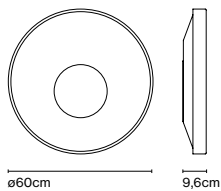

LED included

Dimmable

Wire installation: Hardwired

Tam Tam, Fabien Dumas

The Tam Tam is a festive and versatile collection that offers several options to add color and originality to all types of interior design projects.