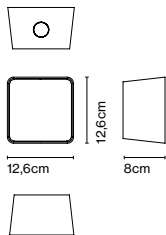

Lab 1 2020

Code   Finish
A646-090   ● Graphite grey (RAL 7024)

Materials   Dimmable: No
Structure: Injected aluminium
Lids: Metal, wood, stone-like

Product type: Wall
Light source: LED SMD 24Vdc 3,7W 2700K CRI90 189lm
Luminaire: 100 - 240 VAC 4,3W 304lm
Weight: Net 0,87 kg – Gross 1 kg
Package: 16 x 15 x 14 cm – 1 kg Vol – 0,003 m³

CE

UK
CA

ERC

IP65