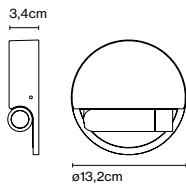

Ledtube R left

Code	Finish
A622-113	● Aluminium
A622-119	● Bronze
A622-121	● Matt white (RAL 9010)
A622-123	● Matt black (RAL 9005)

Materials: Dimmable: No
Structure: Injected aluminium
Frontal: Transparent polycarbonate

Product type: Wall
Light source: LED SMD 700mA 2,1W 2700K CRI80 226,5lm
Luminaire: 100 - 240 VAC 4,25W 131lm
Weight: Net 0,8 kg – Gross 0,9 kg
Package: 16 x 15 x 9 cm – 0,9 kg Vol – 0,002 m³
Product notes: Incorporated press button to switch on or off when opening or closing the wall lamp. Honeycomb grill to avoid glare.
LED included