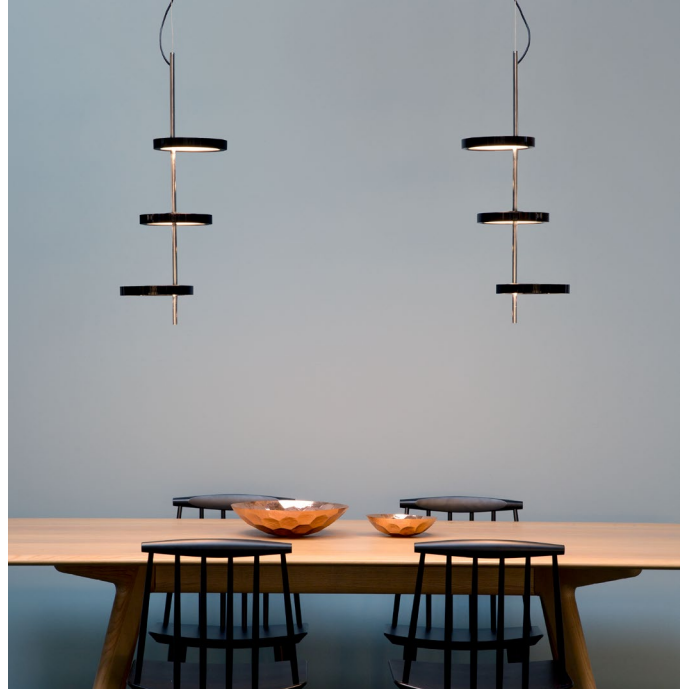

Nenúfar, Joan Gaspar

The outcome of the designer's arduous quest to create a fixture that seems to float on air, the Nenúfar takes its name and its delicate shape from the water lily. The Nenúfar is a cluster of LED pendants, composed of several discs attached to

a central stem. Each disc is distinct, separated from the others in a way that the downward beams do not intersect or interfere, but combine for a uniform, direct beam.