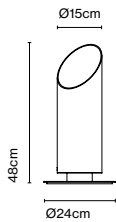

Elipse P48

Code
A707-001-47
A707-001-38

Finish
● Brown (RAL 8019)
● Graphite Grey (RAL 7024)

Materials
Body: Aluminium
Base: Aluminium

Dimmable: Yes
Integrated dimmer: No
Dimmer Casambi IP65 (optional)

Product type: Floor
Light source: LED COB 230VAC 15W 2700K CRI90 1022lm
Luminaire: 230VAC TRIAC 15W 515lm
Weight: Net 3,3 kg – Gross 4,3 kg
Package: 27,5 x 26 x 21 cm – 2,3 kg Vol – 0,015 m³
Ø17,8 x 58 cm – 2 kg Vol – 0,017 m³

LED included

CE

ERL

IP65

Cable length: 2,5 m
Wire installation: Plug-in
Color cord: Black