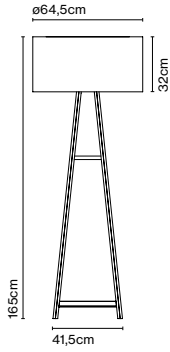

Cala P165

Code A645-009   Finish ● Oak - Pearl White

Materials
Shade: White polyester PET, textile
Diffuser: Methacrylate
Structure: Varnished Oak

Product type: Floor
Light source: 3x E27 LED Standard 8W
Weight: Net 5,02 kg – Gross 10,3 kg
Package: 69 x 69 x 37 cm - 5,3 kg – VOL - 0,18 m³
50 x 13 x 155 cm - 5 kg – VOL - 0,02 m³

Cable length: 2 m
Wire installation: Plug-in
Color cord: Black
Switch location: In-line