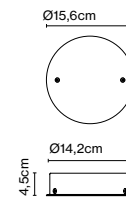

Circular Canopy 20W

Code	Finish	Dimming	Class
A693-008	● Black	Triac	II
A693-009	● Black	DALI (max. 16W)	II

Materials
Structure: Painted iron

Dimmable: Yes
Integrated dimmer: No
Dimming protocols: Phase cut (Triac)
DALI

Product type: Accessory
Luminaire: 220 - 240 VAC TRIAC 20W (max.)
220 - 240 VAC DALI 16W (max.)

Weight: Net 0,78 kg – Gross 1 kg
Package: 23 x 21 x 9 cm - 1 kg – VOL - 0,004 m³
Product notes: Canopy for 24V luminaires.

Wire installation: Hardwired
Canopy color: Black - Entry points: 3