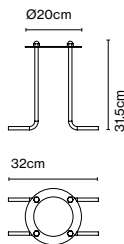

Wire installation: Hardwired

Ground fixation plate

Code A662-733 Finish
● Stainless steel

Materials
Structure: Stainless steel 316 L

Product type: Accessory

Weight: Net 1,6 kg – Gross 2,4 kg

Package: 35 x 24 x 24 cm - 2,4 kg – VOL - 0,02 m³