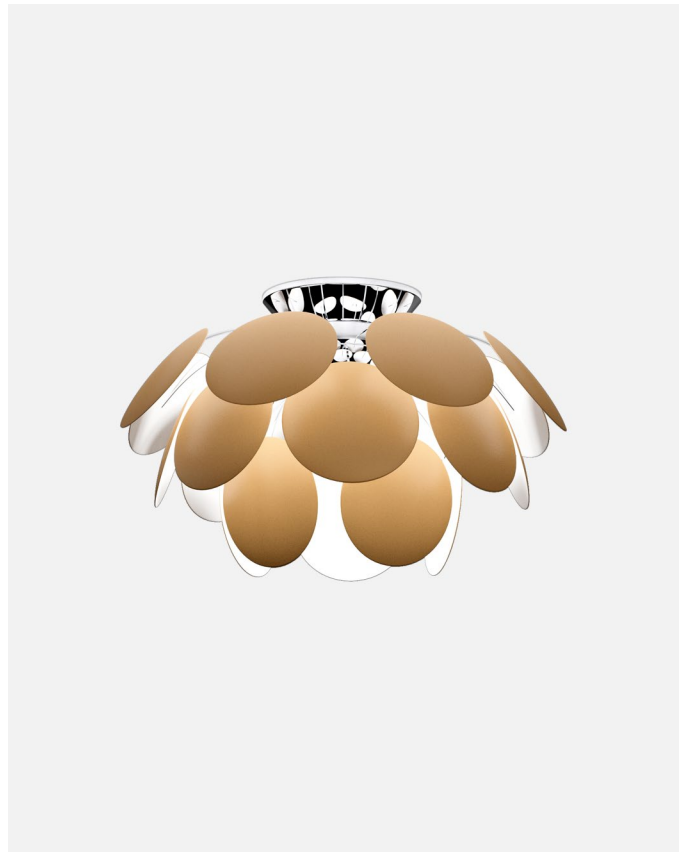

Discocó C53

Code	Finish
A620-010	● White (RAL 9003)
A620-116	● Matte Grey (RAL 7037)
A620-115	● Matte Beige (RAL 1001)
A620-081	● Black - Gold (RAL 9004 - Gold)

Materials
Discs: ABS
Semi-sphere: Chromed metal

Product type: Ceiling
Light source: E27 LED Globe (ø120) 14W
Weight: Net 2,2 kg – Gross 3,7 kg
Package: 86 x 27 x 22 cm - 3,7 kg – VOL - 0,05 m³

Wire installation: Hardwired