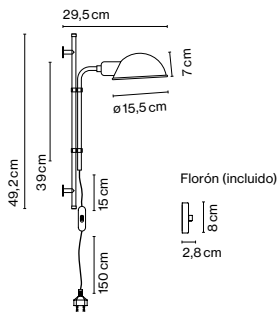

Materials

Stem: Iron

Shade: Aluminium

Product type: Wall

Light source: E14 LED 5W

Weight: Net 0,8 kg – Gross 1,5 kg

Package: 46 x 34 x 11 cm – 1,5 kg Vol – 0,017 m³

Florón (incluido)