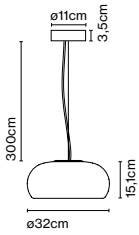

Dimmable

Cable length: 3 m
Wire installation: Hardwired
Color cord: Black
Canopy color: Black

Vetra 43

Code
A689-004
A689-033

Finish
● White
● Amber

Materials
Shade: Blown glass
Dissipater: Aluminium

Dimmable: Yes
Integrated dimmer: No
Dimming protocols: Phase cut (Triac)