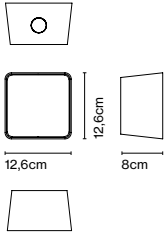

Lab 2 2020

Code A646-091
Finish ● Graphite grey (RAL 7024)

Materials
Structure: Injected aluminium
Lids: Metal, wood, stone-like

Dimmable: No

Product type: Wall
Light source: LED SMD 24Vdc 7,4W 2700K CRI90 378lm
Luminaire: 100 - 240 VAC 8,47W 322lm
Weight: Net 0,87 kg – Gross 1 kg
Package: 16 x 15 x 14 cm – 1 kg Vol – 0,003 m³