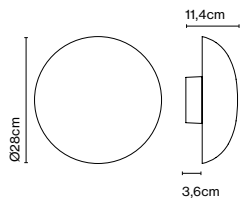

Babila 28

Code

A706-002
A706-004-35
A706-004-47

Finish

● Polished stainless steel
● White (RAL 9010)
● Brown (RAL 8019)

Materials

Diffuser: Polished stainless steel
AISI 316 or lacquered aluminium

Dimmable: Yes

Integrated dimmer: No

Dimming protocols: Phase cut (Triac)

Product type: Wall / Ceiling

Light source: LED COB 230 VAC 8W 2700K CRI90 571lm

Luminaire: 230 VAC TRIAC 8,47W 185lm

Weight: Net 1,4 kg – Gross 2,1 kg

Package: 39 x 40 x 12,5 cm - 2,1 kg – VOL - 0,02 m³

LED included

Dimmable

CE

IP65

ERC

UK
CA