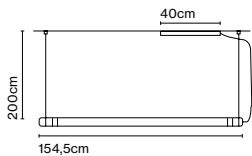

58 x 22 x 5 cm – 1,2 kg Vol – 0,006 m³

LED included

Dimmable

CE

ERC

UK
CA

Cable length: 2 m

Wire installation: Hardwired