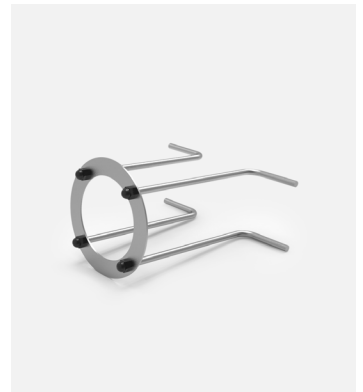

Wire installation: Hardwired

Ground fixation plate

Code A662-733 Finish
● Stainless steel

Materials
Structure: Stainless steel 316 L

Product type: Accessory

Weight: Net 1,6 kg – Gross 2,4 kg

Package: 35 x 24 x 24 cm - 2,4 kg – VOL - 0,02 m³