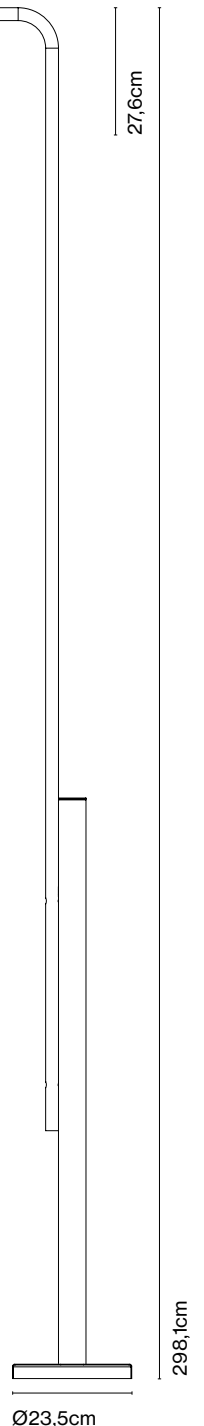

We want to offer you an exclusive service that's designed to make your work easier. By signing up at the new professional area at [marset.com](https://www.marset.com), you'll be able to download technical information, images, and videos of our products, receive our newsletter, and save your preferred products. We offer direct access and personal attention.