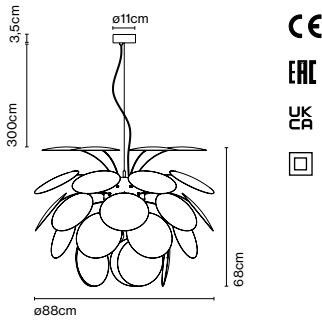

Discocó 88

Code	Finish
A620-002	● White (RAL 9003)
A620-107	● Matte Grey (RAL 7037)
A620-106	● Matte Beige (RAL 1001)
A620-048	● Black - Gold (RAL 9004 - Gold)
A620-004	● White (Susp. Wire 5m)

Materials
Discs: ABS
Sphere: Chromed metal
Canopy: Metal

Product type: Pendant
Light source: 3x E27 LED Globe (ø120) 14W
Weight: Net 6,7 kg – Gross 10,6 kg
Package: 134 x 31 x 42 cm – VOL - 0,17 m³

Cable length: 2 m
Wire installation: Hardwired
Color cord: White
Canopy color: White