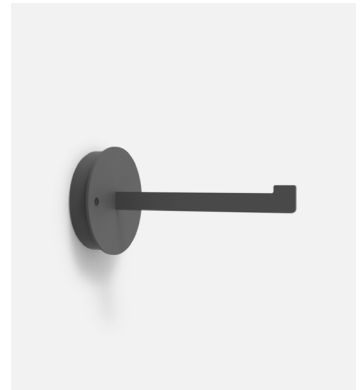

Hardwired wall bracket IP65

Code A654-006
Finish ● Graphite grey (RAL 7024)

Materials
Structure: Metal with stainless anti-oxidant cataphoresis treatment

Product type: Accessory
Weight: Net 0,5 kg – Gross 0,7 kg
Package: 14 x 14 x 28 cm – 0,7 kg – VOL - 0,005 m³

CE
ENEC
UK
CA
IP65