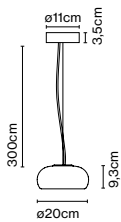

Vetra 20

Code
A689-001
A689-031

Finish
● White
● Amber

Materials
Shade: Blown glass
Dissipater: Aluminium

Dimmable: Yes
Integrated dimmer: No
Dimming protocols: Phase cut (Triac)

Product type: Pendant
Light source: LED SMD 350mA 4,05W 2700K CRI90 463lm
Luminaire: 220 - 240 VAC TRIAC 5,72W 195lm
Weight: Net 1,2 kg – Gross 1,7 kg
Package: 31 x 31 x 22 cm – 1,7 kg Vol – 0,02 m³

Dimmable

CE

ERC

UK

Cable length: 3 m
Wire installation: Hardwired
Color cord: Black
Canopy color: Black