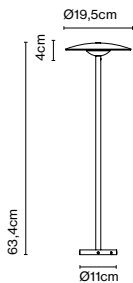

Ginger B 20/63

Code
A662-543-31
A662-543-39

Finish
● Rust Brown-White
● Black-White (RAL 9005-9010)

Materials
Diffuser: Aluminium
Structure: Aluminium

Dimmable: Yes
Integrated dimmer: No
Dimming protocols: It depends on the purchased power supply.
Phase cut (Triac)
DALI

Product type: Bollard
Light source: LED SMD 24Vdc 5W 2700K CRI90 495lm
Luminaire: (Power supply not included) 161lm
Weight: Net 0,9 kg – Gross 1,4 kg
Package: 25 x 23 x 12 cm – 0,7 kg Vol – 0,007 m³
15 x 13 x 66,5 cm – 0,7 kg Vol – 0,01 m³
Product notes: 24V remote power supply to be ordered separately.
LED included

Dimmable

CE

IP65

ERC

UK
CA

Cable length: 2,4 m
Canopy color: Black