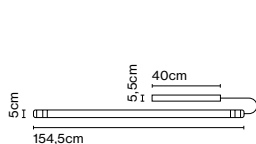

Neón de Luz NL - A 155

Code	Finish	Dimming	Class
A70-502	● Aluminium LED	-	II
A70-513	● Aluminium LED	DALI	II

Materials
Structure: Polycarbonate with reflectors
Brackets: Chromed zamac
Reactance box: Polycarbonate

Dimmable: Depends on the model
Integrated dimmer: No
Dimming protocols: DALI

Product type: Wall
Light source: LED SMD 450mA 51,25W 3000K CRI80 8715lm
Luminaire: 220 - 240 VAC 55,98W 4274lm
220 - 240 VAC DALI 55,8W 4274lm
Weight: Net 2,2 kg – Gross 3,5 kg
Package: 158 x 8 x 8 cm – 2,3 kg Vol – 0,010 m³
58 x 22 x 5 cm – 1,2 kg Vol – 0,006 m³
LED included

Dimmable

CE

ERC

UK
CA

Wire installation: Hardwired
Color cord: Transparent
Canopy color: White