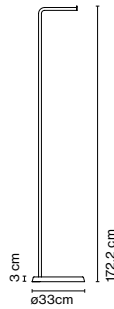

Floor accessory

Code A654-009
Finish ● Grey (RAL 7039)

Materials
Structure: Metallic structure with stainless anti-oxidant cataphoresis treatment

Product type: Accessory
Weight: Net 6,7 kg – Gross 7,8 kg
Package: 25 x 5 x 179 cm - 2,1 kg – VOL - 0,022 m³
38 x 38 x 5 cm - 5,7 kg – VOL - 0,006 m³