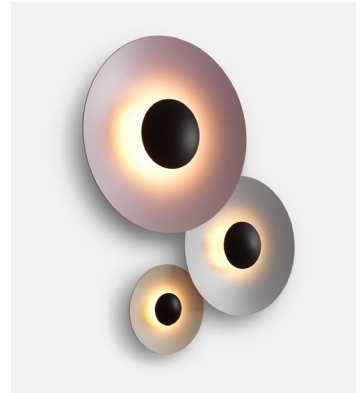

Accessory C3 20/32/42

Code	Finish
Structure A662-424	● Black
Shades 20	
A662-426	● Oak-White
A662-427	● Wenge-White
A662-428	● Oak-Oak
A662-429	● Wenge-Wenge
A662-430	● Brushed brass-Brushed brass
A662-431	● Black-White
A662-573-36-27K	● Mauve (RAL 010 70 10) NEW
A662-573-37-27K	● Sand (RAL 050 85 10) NEW
A662-573-38-27K	● Stone Grey (RAL 000 65 00) NEW

Shades 32	
A662-432	● Oak-White
A662-433	● Wenge-White
A662-434	● Oak-Oak
A662-435	● Wenge-Wenge
A662-436	● Brushed brass-Brushed brass
A662-437	● Black-White
A662-574-36-27K	● Mauve (RAL 010 70 10) NEW
A662-574-37-27K	● Sand (RAL 050 85 10) NEW
A662-574-38-27K	● Stone Grey (RAL 000 65 00) NEW

Shades 42	
A662-438	● Oak-White
A662-439	● Wenge-White
A662-440	● Oak-Oak
A662-441	● Wenge-Wenge
A662-442	● Brushed brass-Brushed brass
A662-443	● Black-White
A662-575-36-27K	● Mauve (RAL 010 70 10) NEW
A662-575-37-27K	● Sand (RAL 050 85 10) NEW
A662-575-38-27K	● Stone Grey (RAL 000 65 00) NEW

Materials	Dimmable: Yes
Canopy: Metal	Integrated dimmer: No
	Dimming protocols: Phase cut (Triac)

Product type: Wall / Ceiling
Light source: LED SMD 700mA 28,5W 2700K CRI90 3243lm
Luminaire: 180 - 295 VAC TRIAC 33,5W 1209lm
Weight: Net 7,8 kg – Gross 10 kg
Package: 23 x 21 x 10 cm – 1 kg Vol – 0,01 m³
          57 x 53 x 17 cm – 3,5 kg Vol – 0,051 m³
          57 x 53 x 17 cm – 3 kg Vol – 0,051 m³
          53 x 53 x 12 cm – 2,5 kg Vol – 0,03 m³
Product notes: Accessory to combine Ginger models 20 C, 32 C, and 42 C for a single junction box.

Canopy color: Black
Wire installation: Hardwired

Dimmable