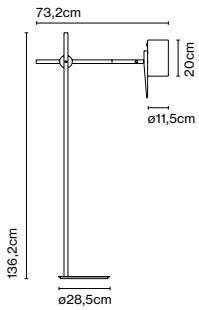

Scantling P73

Code
A626-001
A626-018

Finish
● White (RAL 9001)
● Black (RAL 9005)

Materials
Stem: Iron
Base: Iron
Arm: Oak
Shade: Aluminium

Product type: Floor
Light source: E27 LED Reflector 8W
Weight: Net 7,5 kg – Gross 10,7 kg
Package: 139 x 46 x 17 cm – 10,7 kg Vol – 0,11 m³

Cable length: 2 m
Wire installation: Plug-in
Color cord: Black fabric electrical cord
Switch location: Shade