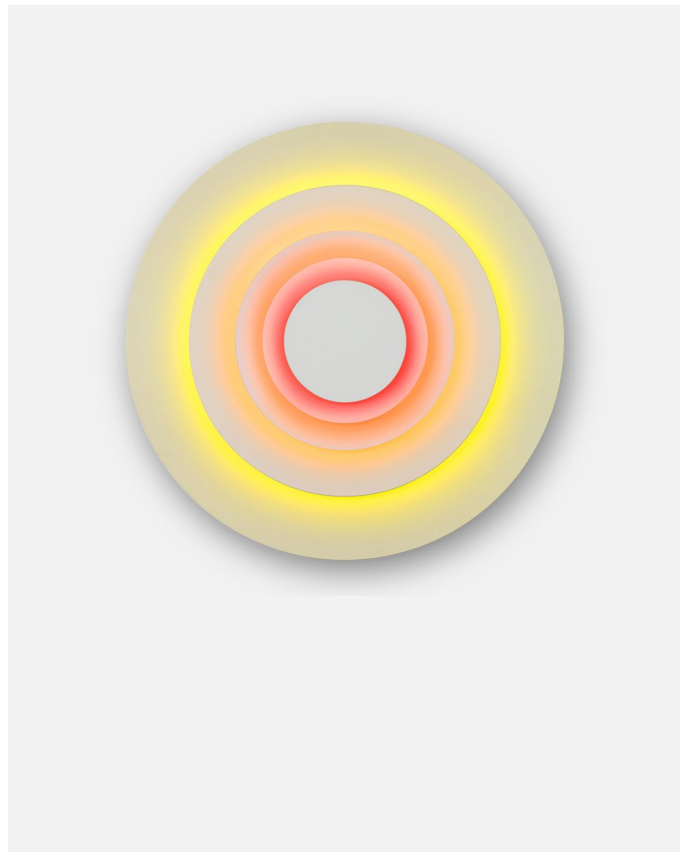

Wire installation: Hardwired