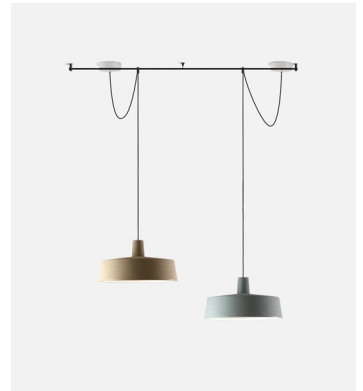

Bar 150

Code A692-002   Finish ● Black

Materials
Structure: Iron

Product type: Ceiling
Weight: Net 0,82 kg – Gross 1,5 kg
Package: 160 x 8 x 8 cm - 1,5 kg – VOL - 0,01 m³