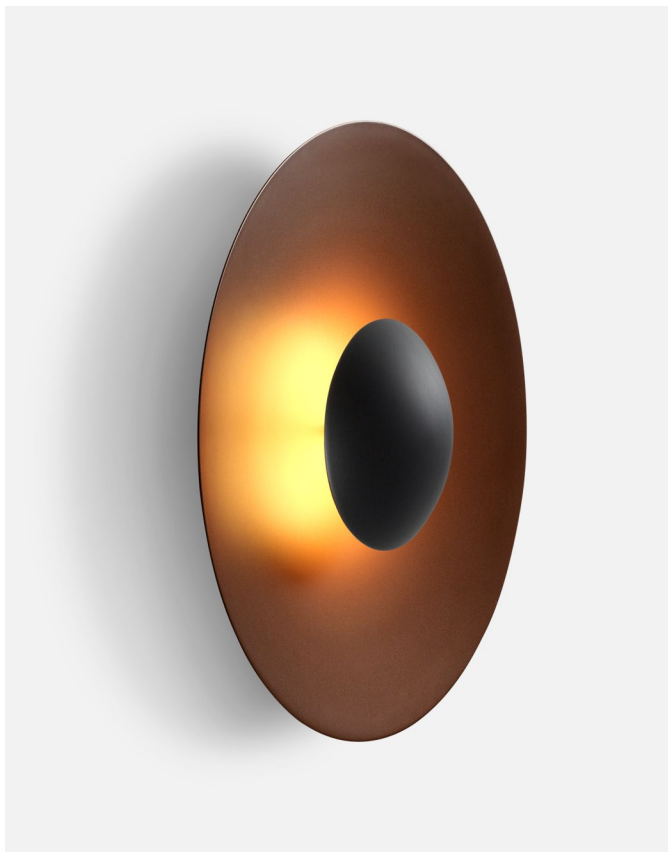

Dimmable

CE

ERC

UK
CA

IP65

Canopy color: Black

Ginger 60C IP65

Code
A662-553-31
A662-553-39