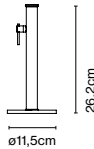

Fix stem

Code A683-032
Finish ● Black (RAL 9005)

Materials
Stem: Stainless steel

Product type: Accessory
Weight: Net 1,9 kg – Gross 2,3 kg
Package: 31 x 18 x 17 cm - 2,3 kg – VOL -0,009 m³
Product notes: Compatible with Jaima P207 and P307.