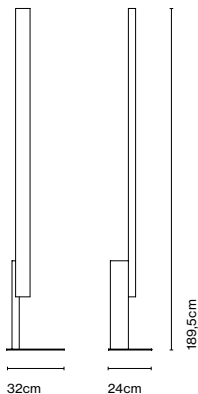

High Line

Code	Finish
A690-001	● Oak-White (RAL 9002)
A690-002	● Oak-Orange red (RAL 2001)
A690-003	● Wenge-Blue (RAL 5024)
A690-004	● Wenge-Green (RAL 6003)

Materials
Base: Iron
Structure: Wooden profiles

Integrated dimmer: Yes
Dimmer Type: Progressive dimmer from 0 to 100

Product type: Floor
Light source: LED SMD 700mA 30W 2700K CRI90 3895lm
Luminaire: 220 - 240 VAC 34,3W 2076lm
Weight: Net 9,3 kg – Gross 13,3 kg
Package: 205 x 23 x 17 cm – 9,5 kg Vol – 0,076 m³
34 x 36 x 3 cm – 3,8 kg Vol – 0,003 m³
LED included

Dimmer

CE

ERC