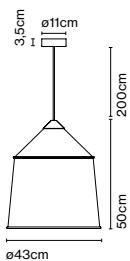

Jaima 43 IP65

Code	Finish
A683-013	● Blue
A683-014	● Beige
A683-015	● Grey
A683-016	● Green

Materials
Shade: Textilene, inner part in white

Dimmable: Yes
Integrated dimmer: No
Dimming protocols: Phase cut (Triac)

Product type: Pendant
Light source: LED COB 230 VAC 15W 2700K CRI90 1022lm
Luminaire: 230 VAC TRIAC 15W 528lm
Weight: Net 1,8 kg – Gross 3,7 kg
Package: 44 x 45 x 39 cm – 3,7 kg Vol – 0,08 m³
LED included

Dimmable

CE

UK
CA

EAC

IP65