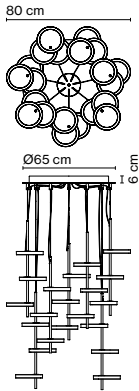

Nenúfar Pre-set 7A

Code	Finish	Dimming	Class
A647-125	● Black	-	I
A647-127	● Black	DALI	I
A647-129	● Black	1-10V	I

Materials
Stem: Metal
Shade: Polycarbonate
Diffuser: Methacrylate

Dimmable: Yes
Integrated dimmer: No
Dimming protocols: DALI
1-10V

Product type: Pendant
Light source: LED SMD 24Vdc 27W (x7) 2700K CRI90 3150lm (x7)
Luminaire: 180 - 264 VAC 188W 611lm (x7)
180 - 264 VAC 188W 611lm (x7)
220 - 240 VAC 0-10V 184W 611lm (x7)
Weight: Net 16,8 kg – Gross 18,5 kg
Package: 70 x 70 x 20 cm – 15,5 kg Vol – 0,098 m³
(7x) 69 x 34 x 32 cm – 3 kg Vol – 0,075 m³
Product notes: 3000K available upon request
LED included