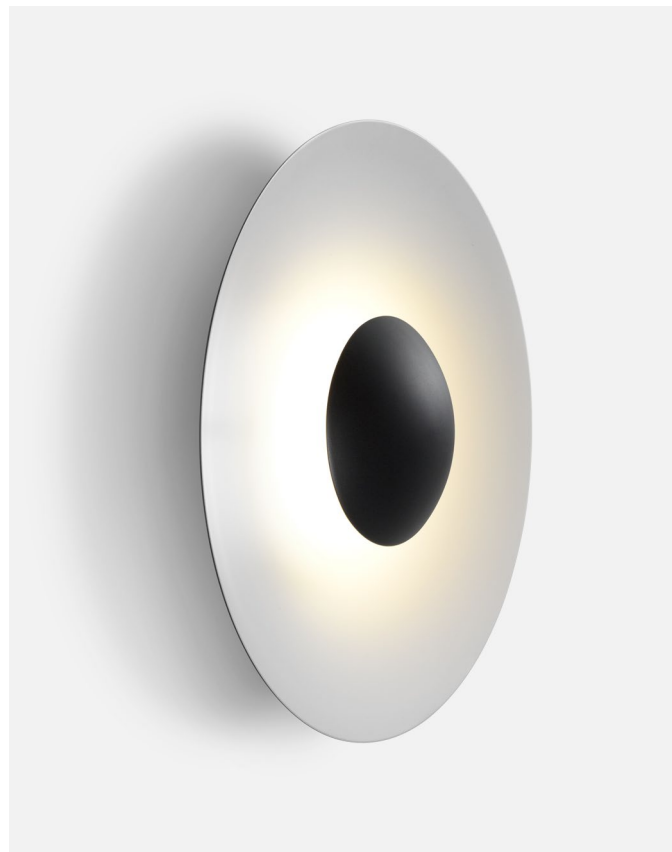

Ginger 20C IP65

Code
A662-550-31
A662-550-39

Finish
● Rust Brown
● Black-White (RAL 9005-9010)

Materials
Diffuser: Aluminium
Dissipater: Aluminium

Dimmable: Yes
Integrated dimmer: No
Dimming protocols: It depends on the purchased power supply.
Phase cut (Triac)

Product type: Wall / Ceiling
Light source: LED SMD 24Vdc 5W 2700K CRI90 495lm
Luminaire: (Power supply not included) 161lm - Black-White
(Power supply not included) 29lm - Rust brown
Weight: Net 0,5 kg – Gross 0,7 kg
Package: 24 x 21 x 10 cm – 0,7 kg Vol – 0,01 m³
Product notes: 24V remote power supply to be ordered separately.
LED included

Dimmable

CE

IP65

ERC

UK
CA