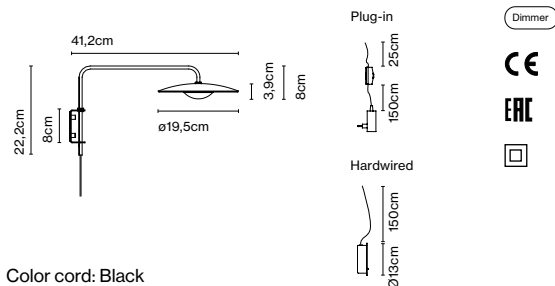

Ginger 20 A

Code Finish Dimmer

Plug-in
A662-142 ● Oak-White Yes
A662-143 ● Wenge-White Yes

Hardwired

A662-144 ● Oak-White -
A662-145 ● Wenge-White -

Materials

Diffuser: Pressed wood
Dissipater: Aluminium
Structure: Metal

Integrated dimmer: Yes

Dimmer Type: Progressive in-line dimmer from 0 to 100.

Product type: Wall

Light source: LED SMD 350mA 4,05W 2700K CRI90 463lm

Luminaire: 85 - 264 VAC 5,7W 161lm

Weight: Net 0,6 kg – Gross 1,5 kg

Package: 46 x 28 x 24 cm – 1,5 kg Vol – 0,03 m³

Product notes: Plug in: Progressive dimmer from 0 to 100.

Hardwired: Canopy with switch on/off.

LED included

Color cord: Black

Wire installation: Plug-in / Hardwired