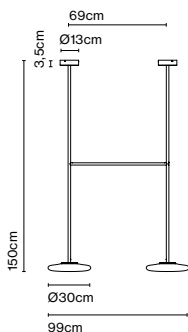

Ihana x2 150

Code	Finish	Dimming	CCT
A709-009-39-27K	● Opal	Triac	27K
A709-010-39-18/30K	● Opal	Triac	DTW 18K-30K

Materials
Structure: Steel
Shade: Opal blown glass

Dimmable: Yes
Integrated dimmer: No
Dimming protocols: Phase cut (Triac)
Dim to warm from 1800K to 3000K. (Triac)

Product type: Pendant / Ceiling
Light source: LED SMD 700mA 16,4W 2700K CRI90 1826lm
Luminaire: 220 - 240 VAC TRIAC 19,78W 994lm
Light source DTW: LED COB 350mA 12W 1800-3000K CRI90 1272lm
Luminaire DTW: 220 - 240 VAC TRIAC 15,2W
Weight: Net 5,1 kg – Gross 8,2 kg
Package: (2x) 21 x 42 x 42 cm – 3 kg Vol – 0,04 m³
18 x 18 x 167 cm – 5,2 kg Vol – 0,05 m³
Product notes: DALI upon request
LED included

Dimmable

UK
CA

CE

ERC