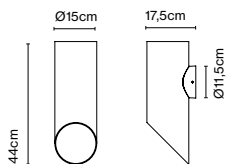

Elipse A

Code
A707-003-47
A707-003-38

Finish
● Brown (RAL 8019)
● Graphite Grey (RAL 7024)

Materials
Body: Aluminium

Dimmable: Yes
Integrated dimmer: No

Product type: Wall
Light source: LED COB 230VAC 10W(x2) 2700K CRI90 1426lm
Luminaire: 230 VAC TRIAC 20,56W 483lm
Weight: Net 2,4 kg – Gross 2,8 kg
Package: 21,5 x 23 x 52 cm – 2,8 kg Vol – 0,026 m³
LED included

CE
EAC
⊕
IP65

Wire installation: Hardwired
Color cord: Black
Canopy color: Black