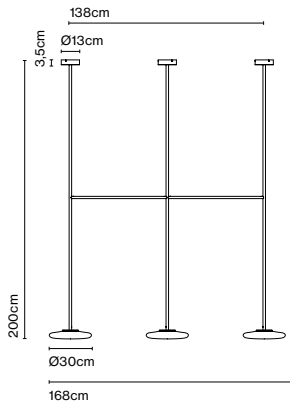

Ihana x3 200

Code	Finish	Dimming	CCT
A709-001-39-27K	● Opal	Triac	27K
A709-002-39-18/30K	● Opal	Triac	DTW 18K-30K

Materials	Dimmable: Yes
Structure: Steel	Integrated dimmer: No
Shade: Opal blown glass	Dimming protocols: Phase cut (Triac)
	Dim to warm from 1800K to 3000K. (Triac)

Product type: Pendant / Ceiling
Light source: LED SMD 700mA 24,6W 2700K CRI90 2739lm
Luminaire: 220 - 240 VAC TRIAC 29,67W 1491lm
Light source DTW: LED COB 350mA 18W 1800-3000K CRI90 1908lm
Luminaire DTW: 220 - 240 VAC TRIAC 22,8W
Weight: Net 8,2 kg – Gross 15,1 kg
Package: (3x) 21 x 42 x 42 cm – 3 kg Vol – 0,04 m³
18 x 18 x 225 cm – 6,7 kg Vol – 0,07 m³
18 x 18 x 225 cm – 5,4 kg Vol – 0,07 m³
Product notes: DALI upon request
LED included

Dimmable

CE

EAC

UK
CA