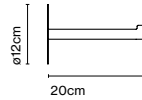

Wall bracket

Code A654-005
Finish ● Graphite grey (RAL 7024)

Materials
Structure: Metal with stainless anti-oxidant cataphoresis treatment

Product type: Accessory
Weight: Net 0,3 kg – Gross 0,5 kg
Package: 14 x 14 x 28 cm – 0,5 kg – VOL - 0,005 m³

CE
ENEC
UK
CA