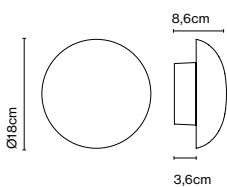

Babila 18

Code
A706-001
A706-003-35
A706-003-47

Finish
● Polished stainless steel
● White (RAL 9010)
● Brown (RAL 8019)

Materials
Diffuser: Polished stainless steel
AISI 316 or lacquered aluminium

Dimmable: Yes
Integrated dimmer: No
Dimming protocols: Phase cut (Triac)

Product type: Wall / Ceiling
Light source: LED COB 230 VAC 8W 2700K CRI90 571lm
Luminaire: 230 VAC TRIAC 8,47W 89lm
Weight: Net 0,8 kg – Gross 1,2 kg
Package: 29 x 30,5 x 12,5 cm - 1,2 kg – VOL - 0,01 m³
LED included

Dimmable

CE

ERC

UK
CA

IP65