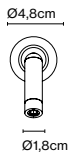

Ledtube mini spot

Code	Finish
A622-158	● Aluminium
A622-159	● Bronze
A622-160	● Matt white (RAL 9010)
A622-161	● Matt black (RAL 9005)

Materials
Structure: Injected aluminium

Dimmable: No

Product type: Wall / Ceiling
Light source: LED SMD 700mA 2,1W 2700K CRI80 199,4lm
Luminaire: 220 - 240 VAC 4,33W 45lm
Weight: Net 0,15 kg – Gross 0,3 kg
Package: 21 x 12 x 9 cm – 0,3 kg Vol – 0,002 m³
Product notes: Lens at 25° with a honeycomb grill to avoid glare.
LED included

Wire installation: Hardwired