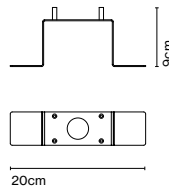

Ground fixation plate

Code	Finish
A646-067	● Stainless steel

Materials
Structure: Stainless steel

Product type: Accessory
Weight: Net 0,26 kg – Gross 0,32 kg
Package: 9 x 10 x 21 cm - 0,32 kg – VOL - 0,002 m³