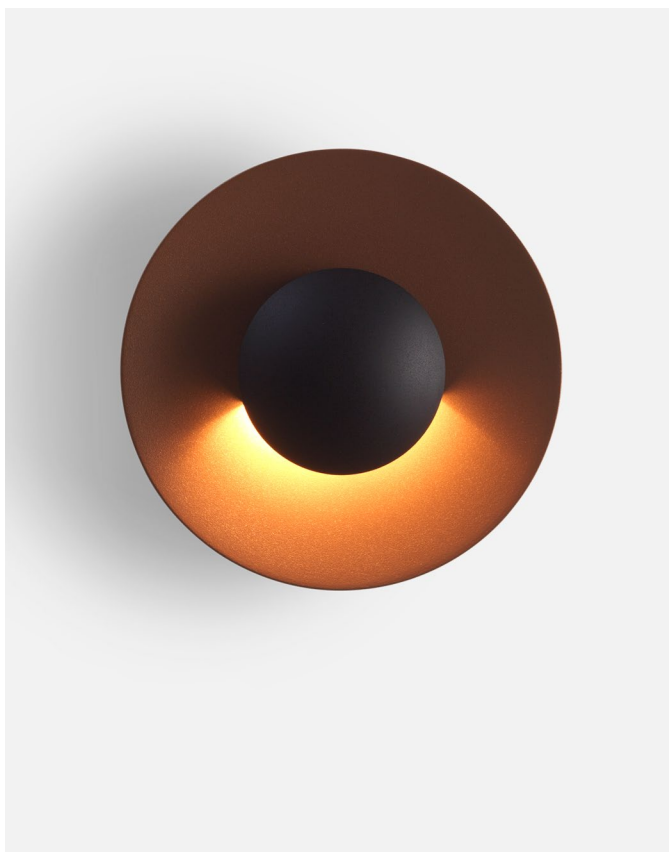

Power supplies on page 108

Canopy color: Black
Wire installation: Hardwired