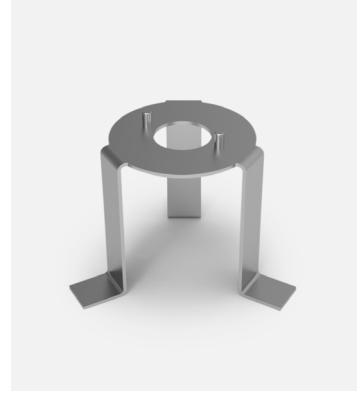

Ground fixation plate

Code A662-556
Finish ● Stainless steel

Materials
Structure: Stainless steel 316 L

Product type: Accessory
Weight: Net 0,3 kg – Gross 0,4 kg
Package: 15 x 15 x 13 cm - 0,4 kg – VOL - 0,003 m³