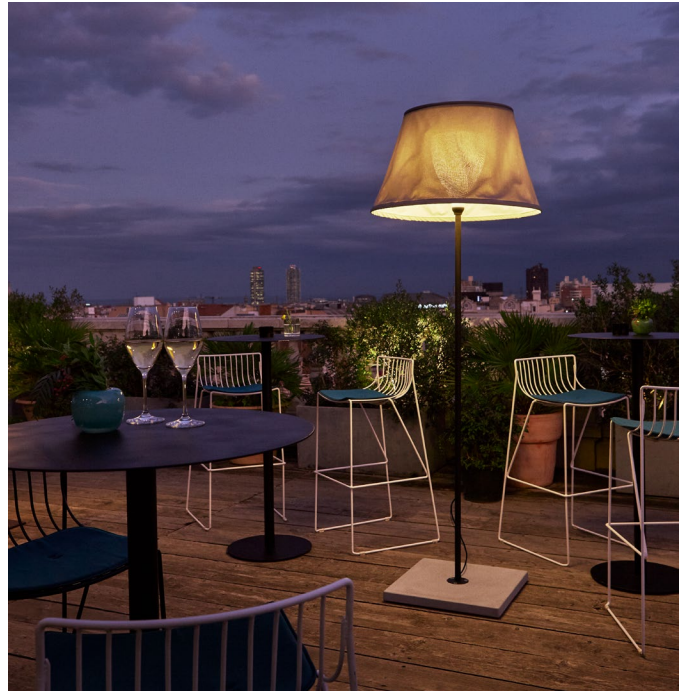

Just as materials and techniques evolve, so do lamps. The TXL managed to light up exteriors with the same warmth as interiors. But "all things must change to stay the same", and so the lamp is updated and presented with a new fabric shade.

This new material better withstands adverse weather conditions and clothes the lamp in a ductile, and yet solid and resilient look.