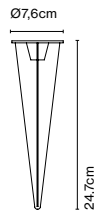

Finish
● Stainless steel

Materials
Structure: Stainless steel 316 L

Product type: Accessory
Weight: Net 0,3 kg – Gross 0,4 kg
Package: 14 x 14 x 28 cm - 0,4 kg – VOL - 0,006 m³

Ground fixation plate

Code A662-556
 Finish ● Stainless steel