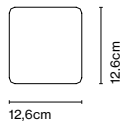

Signage Lid

Code -
-
-

Finish
3 - 10 units
11 - 25 units
26 or more units