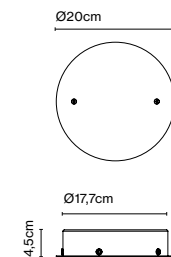

Circular Canopy 50W

Code	Finish	Dimming	Class
A693-010	● Black	Triac	II
A693-011	● Black	DALI (max. 35W)	II

Materials
Structure: Painted iron

Dimmable: Yes
Integrated dimmer: No
Dimming protocols: Phase cut (Triac)
DALI

Product type: Accessory
Luminaire: 220 - 240 VAC TRIAC 50W (max.)
220 - 240 VAC DALI 35W (max.)

Weight: Net 1,15 kg – Gross 1,4 kg
Package: 23 x 21 x 9 cm - 1,4 kg – VOL - 0,004 m³
Product notes: Canopy for 24V luminaires.

Wire installation: Hardwired
Canopy color: Black - Entry points: 5