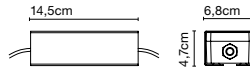

CE
ENEC

IP65