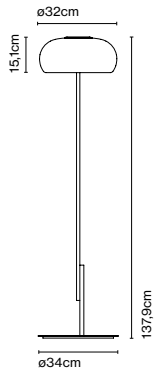

Vetra P

Code	Finish
A689-008	● White
A689-009	● Black

Materials
Base: Iron
Stem: Iron
Shade: Blown glass
Dissipater: Aluminium

Dimmable: Yes
Integrated dimmer: No
3 positions sensor dimmer.

Product type: Floor
Light source: LED SMD 700mA 8,2W 2700K CRI90 913lm
Luminaire: 100 - 240 VAC 10,85W 348lm
Weight: Net 7,9 kg – Gross 10 kg
Package: 43 x 43 x 28 cm – 3 kg Vol – 0,051 m³
140 x 25 x 25 cm – 4 kg Vol – 0,09 m³
36 x 36 x 5 cm – 3 kg Vol – 0,01 m³
LED included

Dimmer

CE

ERC

Cable length: 2 m
Wire installation: Hardwired
Color cord: Black
Switch location: In-line