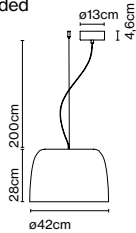

Djembé 42.28

Code	Finish	Dimming	Class
A681-252	White (RAL 1013)	Triac	II
A681-253	Grey (RAL 7022)	Triac	II
A681-254	Red (RAL 3011)	Triac	II
A681-255	Sky Blue (PANTONE 7542C)	Triac	II
A681-256	White (RAL 1013)	DALI	I
A681-257	Grey (RAL 7022)	DALI	I
A681-258	Red (RAL 3011)	DALI	I
A681-259	Sky Blue (PANTONE 7542C)	DALI	I

Materials

Shade: Bi-injected rotary moulded polyethylene (stone texture on the outer part and smooth satin white on the inner part of the fixture)

Diffuser: Aluminium

Dimmable: Yes

Integrated dimmer: No

Dimming protocols: Phase cut (Triac)
DALI

Product type: Pendant

Light source: LED SMD 700mA 16,28W 2700K CRI90 1873lm

Luminaire: 180 - 295 VAC TRIAC 19,71W 925lm

220 - 240 VAC DALI 20,32W 925lm

Weight: Net 3 kg – Gross 4,4 kg

Package: 44 x 44 x 32 cm – 4,4 kg Vol – 0,06 m³

Product notes: 3000K available upon request

LED included