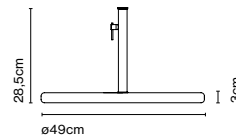

Cable length: min 2 m - max 2,8 m
Wire installation: Plug-in
Color cord: Black

49 base + stem

Code
A683-033

Finish
● Concrete and black (RAL 9005)

Materials
Base: Concrete
Stem: Stainless steel

Product type: Accessory
Weight: Net 14,3 kg – Gross 17,2 kg
Package: 63 x 62 x 7 cm - 15 kg – VOL -0,027 m³
31 x 18 x 17 cm - 2,2 kg – VOL -0,009 m³
Product notes: Base only compatible with Jaima P207