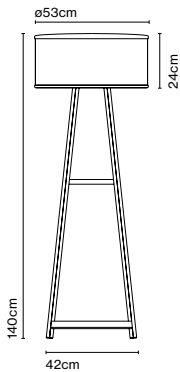

Cala 140 IP65

Code   Finish
A645-003   ● Iroko - Brown

Materials
Shade: Polyethilene , Textilene
Structure: Iroko wood

Product type: Floor
Light source: 2x E27 LED Standard 8W
Weight: Net 10,6 kg – Gross 10,3 kg
Package: 56 x 56 x 29 cm - 5,2 kg – VOL - 0,091 m³
          47 x 12 x 126 cm - 6 kg – VOL - 0,071 m³