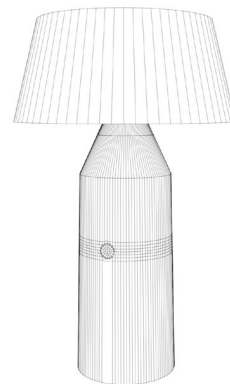

We want to offer you an exclusive service that's designed to make your work easier. By signing up at the new professional area at [marset.com](https://www.marset.com), you'll be able to download technical information, images, and videos of our products, receive our newsletter, and save your preferred products. We offer direct access and personal attention.