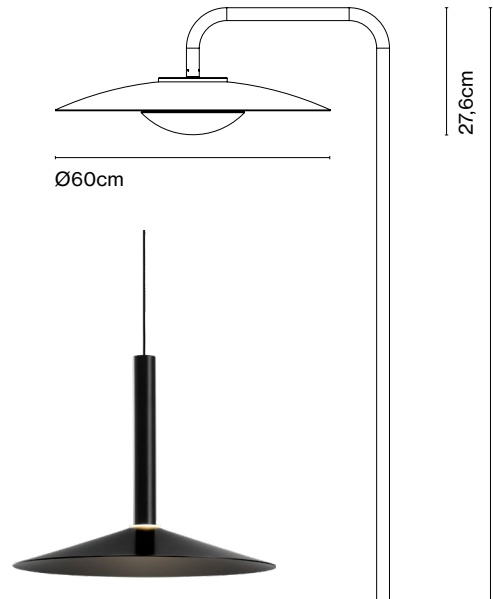

Plan your projects in our Professional Area

Photometric Data

Press Releases

Banners

2D Models

3D Models

HR Images

Videos

Ø10cm