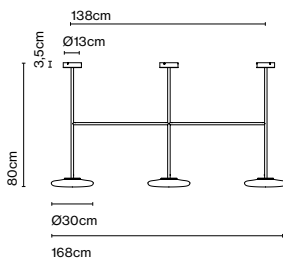

Ihana x3 80 NEW

Code	Finish	Dimming	CCT
A709-056-39-27K	● Opal	Triac	27K
A709-013-39-18/30K	● Opal	Triac	DTW 18K-30K

Materials	Dimmable: Yes
Structure: Steel	Integrated dimmer: No
Shade: Opal blown glass	Dimming protocols: Phase cut (Triac)
	Dim to warm from 1800K to 3000K. (Triac)

Product type: Pendant / Ceiling
Light source: LED SMD 700mA 24,6W 2700K CRI90 2739lm
Luminaire: 220 - 240 VAC TRIAC 29,67W 1491lm
Light source DTW: LED COB 350mA 18W 1800-3000K CRI90 1908lm
Luminaire DTW: 220 - 240 VAC TRIAC 22,8W
Weight: Net 6,8 kg – Gross 9,5 kg
Package: (3x) 21 x 42 x 42 cm – 3 kg Vol – 0,04 m³
24 x 14 x 114 cm – 3,7 kg Vol – 0,04 m³
24 x 14 x 114 cm – 2,8 kg Vol – 0,04 m³
Product notes: DALI upon request
LED included

Dimmable ☐

CE

ERC

UK
CA