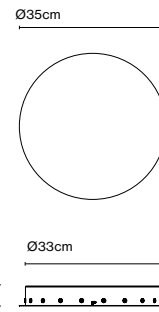

Circular Canopy 100W

Code	Finish	Dimming	Class
A693-005	● Black	Triac	III
A693-006	● Black	DALI	II

Materials
Structure: Painted iron

Product type: Accessory
Luminaire: 220 - 240 VAC TRIAC 100W (max.)
Luminaire: 220 - 240 VAC DALI 100W (max.)
Weight: Net 3,3 kg – Gross 3,8 kg
Package: 42 x 42 x 8 cm - 3,8 kg – VOL - 0,013 m³
Product notes: Canopy for 24V luminaires.

Dimmable: Yes
Integrated dimmer: No
Dimming protocols: Phase cut (Triac)
DALI

Dimmable

ERC

UK
CA