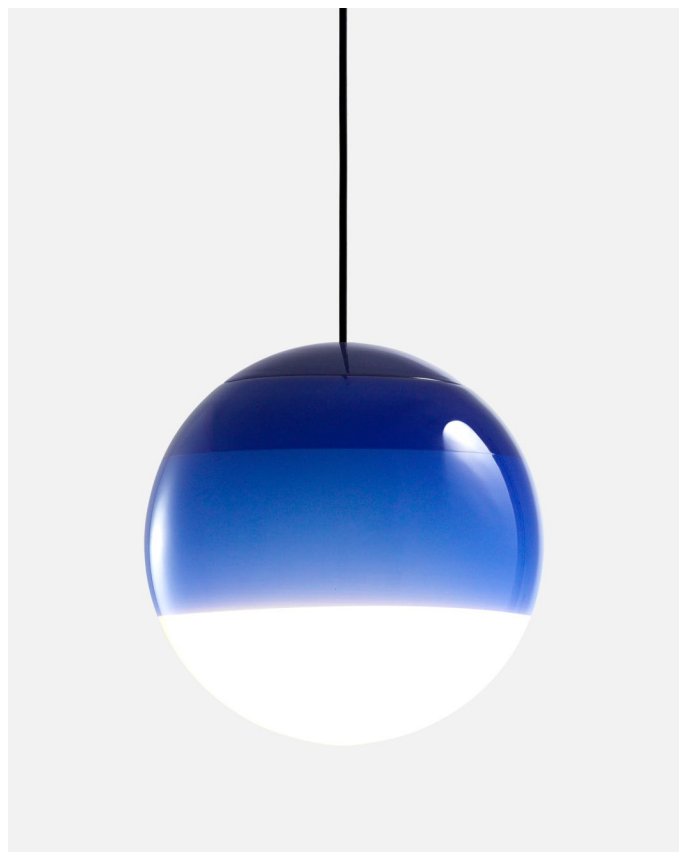

Cable length: 4 m
Wire installation: Hardwired
Color cord: Black