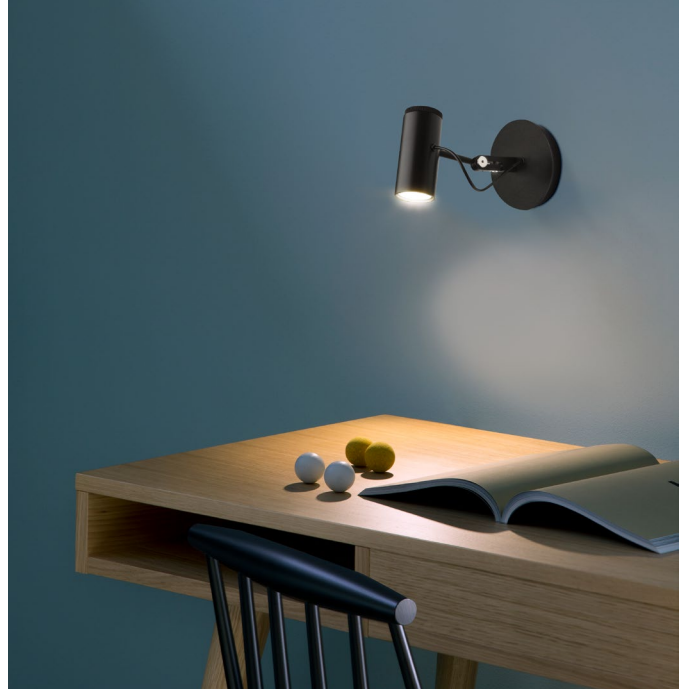

Polo, Joan Gaspar

The fluidity of its movements and its integrated LED technology makes the Polo a Light source with a great precision and versatility.

The Polo comes with a diffuser made from injected aluminium and a rotary switch located in the upper part.