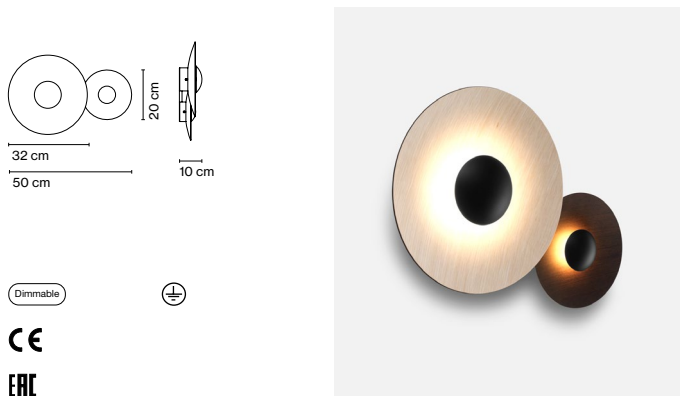

Canopy color: Black
Wire installation: Hardwired

Ginger