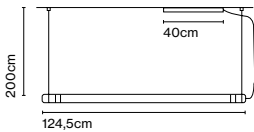

Neón de Luz NL - S 125

Code	Finish	Dimming	Class
A70-504	● Aluminium LED	-	II
A70-516	● Aluminium LED	DALI	II

Materials
Structure: Polycarbonate with reflectors
Brackets: Chromed zamac
Reactance box: Polycarbonate

Dimmable: Depends on the model
Integrated dimmer: No
Dimming protocols: DALI

Product type: Pendant
Light source: LED SMD 450mA 38,9W 3000K CRI80 5190lm
Luminaire: 220 - 240 VAC 40,35W 3020lm
220 - 240 VAC 40,29W 3020lm
Weight: Net 2,1 kg – Gross 2,74 kg
Package: 127 x 8 x 8 cm – 1,54 kg Vol – 0,008 m³
51 x 17 x 8 cm – 1,2 kg Vol – 0,006 m³
LED included

Dimmable

CE

EAC

UK
CA

Cable length: 2 m
Wire installation: Hardwired
Color cord: Transparent
Canopy color: White