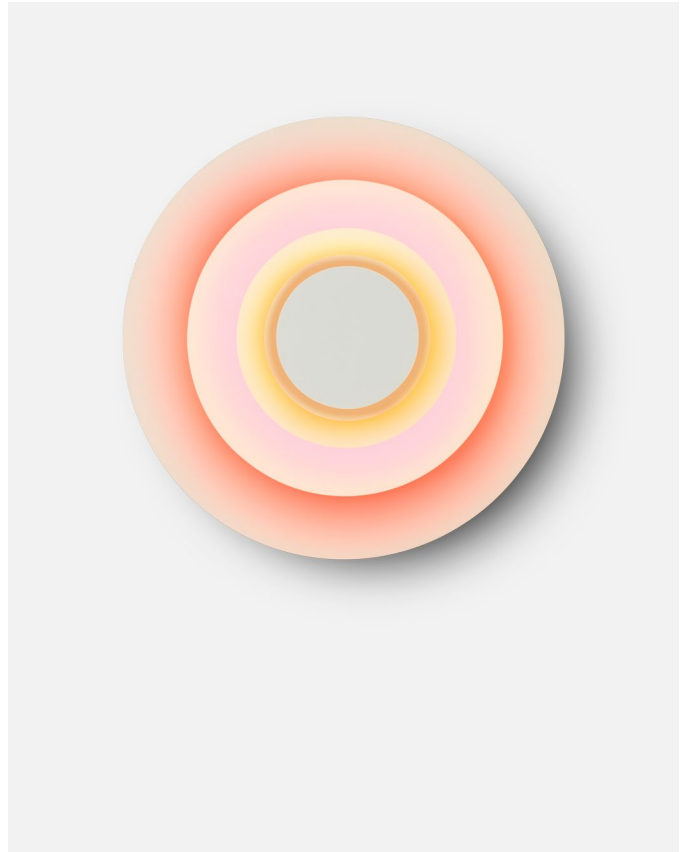

Concentric M

Code	Finish
A678-004	● Corona (Fluor colors)
A678-005	● Minor (Cold colors)
A678-006	● Major (Warm colors)

Materials
Structure: Lacquered white metal, backed with colored vinyl.

Dimmable: Yes
Integrated dimmer: No
Dimming protocols: Phase cut (Triac)

Product type: Wall / Ceiling
Light source: LED SMD 700mA 8,2W 2700K CRI90 913lm
Luminaire: 220 - 240 VAC TRIAC 9W
Weight: Net 8 kg – Gross 12 kg
Package: 107 x 107 x 23 cm – 12 kg Vol – 0,26 m³
LED included

Wire installation: Hardwired

Concentric L

Code	Finish
A678-007	● Corona (Fluor colors)
A678-008	● Minor (Cold colors)
A678-009	● Major (Warm colors)

Materials
Structure: Lacquered white metal, backed with colored vinyl.

Dimmable: Yes
Integrated dimmer: No
Dimming protocols: Phase cut (Triac)

Product type: Wall / Ceiling
Light source: LED SMD 700mA 8,2W 2700K CRI90 913lm
Luminaire: 220 - 240 VAC TRIAC 9W
Weight: Net 11 kg – Gross 17 kg
Package: 107 x 107 x 23 cm – 17 kg Vol – 0,26 m³
LED included

Wire installation: Hardwired