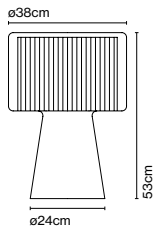

Mercer

Code
A89-001
A89-070

Finish
● Natural cotton ribbon
● Pearl white

Materials
Shade: Textile
Structure: Blown glass
Diffuser: Opal disc

Integrated dimmer: Yes
Dimmer Type: Progressive in-line dimmer

Product type: Table
Light source: E27 LED 9,5W DIM
Weight: Net 5 kg – Gross 7 kg
Package: 65 x 49 x 49 cm – 7 kg Vol – 0,16 m³

Cable length: 1,5 m
Wire installation: Plug-in
Color cord: Black
Switch location: In-line