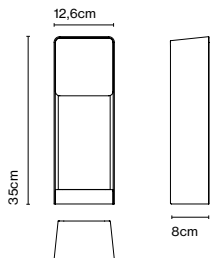

Lab B 35

Code	Finish
A646-070	● White (RAL 7024-9003)
A646-071	● Brown (RAL 7024-8019)
A646-072	● Rust brown
A646-073	● Dark iroko

Materials: Aluminium
Structure: Aluminium
Lids: Metal, wood

Dimmable: Yes
Integrated dimmer: No
Dimming protocols: Phase cut (Triac)

Product type: Bollard
Light source: LED SMD 700mA 6,3W 2700K CRI80 590lm
Luminaire: 220 - 240 VAC TRIAC 8,41W 293lm
Weight: Net 1,4 kg – Gross 2,3 kg
Package: 17,5 x 13 x 46 cm – 2,3 kg Vol – 0,01 m³

CE

UK
CA

ERC

IP65