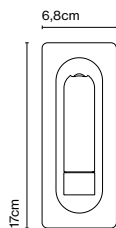

Materials: Dimmable: No
 Structure: Injected aluminium
 Frontal: Transparent polycarbonate

Product type: Wall
 Light source: LED SMD 700mA 2,1W 2700K CRI80 226,5lm
 Luminaire: 100 - 240 VAC 4,25W 131lm
 Weight: Net 0,65 kg – Gross 0,8 kg
 Package: 20 x 12 x 8 cm – 0,8 kg Vol – 0,002 m³
 Product notes: Incorporated press button to switch on or off when opening or closing the wall lamp. Honeycomb grill to avoid glare.
 LED included