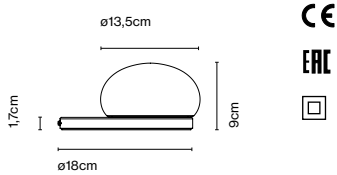

Materials Dimmable: No
Base: Steel
Diffuser: Opal blown glass

Product type: Table
Light source: LED SMD 24Vdc 6,5W 2700K CRI90 579lm
Luminaire: 100 - 240 VAC 7,2W 157lm
Weight: Net 0,39 kg – Gross 1,22 kg
Package: 22 x 19 x 13 cm – 1,22 kg Vol – 0,005 m³ (1u)
 39 x 17 x 45 cm – 5,4 kg Vol – 0,03 m³ (4u)
Product note: Multiple order of 4 units
LED included