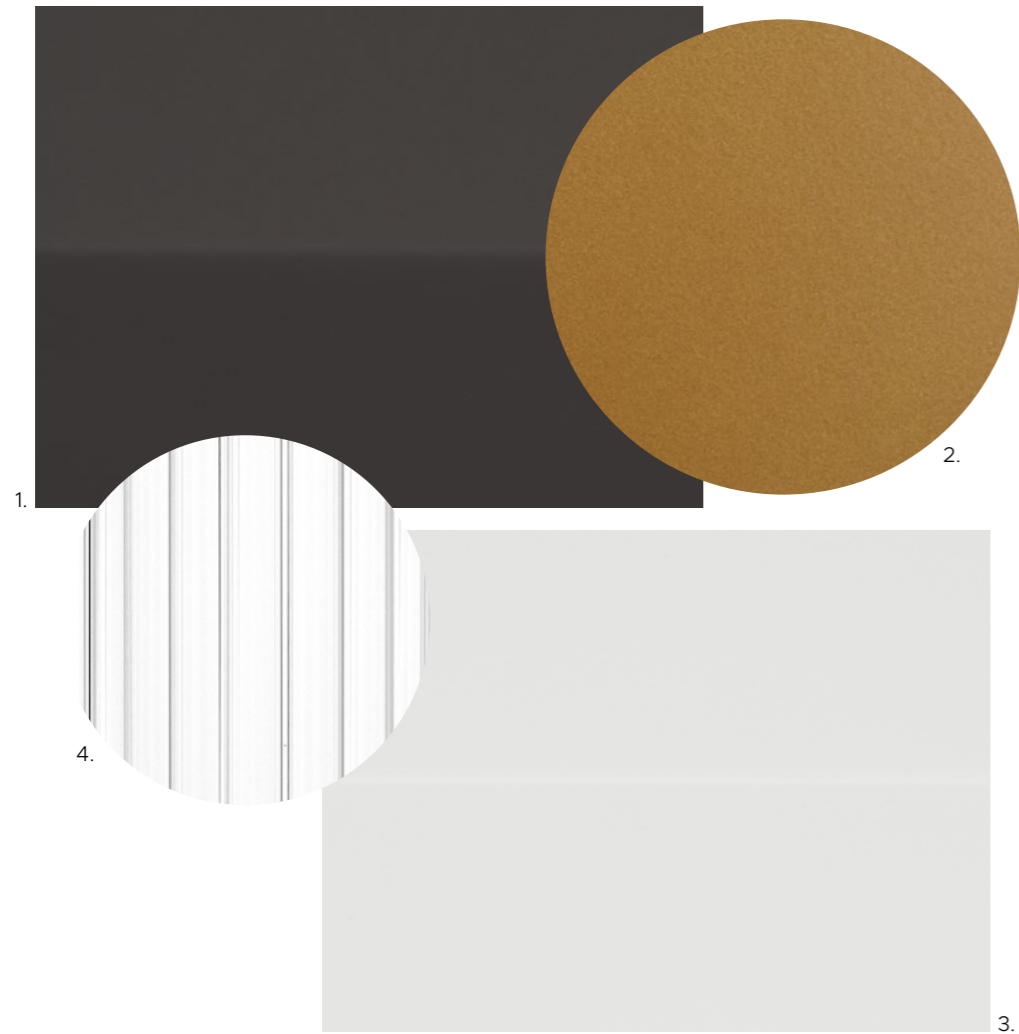

1. Esterno: bronzo scuro
2. Interno: laccato oro, trattamento cataforesi Marine Grade
3. Laccato bianco opaco, trattamento cataforesi Marine Grade
4. Diffusore plexiglass rigato

1. Outside: dark bronze
2. Inside: gold lacquered, Marine Grade with cataphoresis treatment
3. Matt white lacquered, Marine Grade with cataphoresis treatment
4. Striped plexiglass diffuser

Fonte luminosa - Light source

220-240V: Wired version 1 x 10W E27 LED / Battery version 1 x 4W LED module
110V: Wired version 1 x 10W E26 LED / Battery version 1 x 4W LED module

Versione cablata: compatibile con sistemi di controllo remoto in caso di utilizzo di lampadine LED dimmerabili
Wired version: compatible with remote control systems when dimmable LED bulbs are used