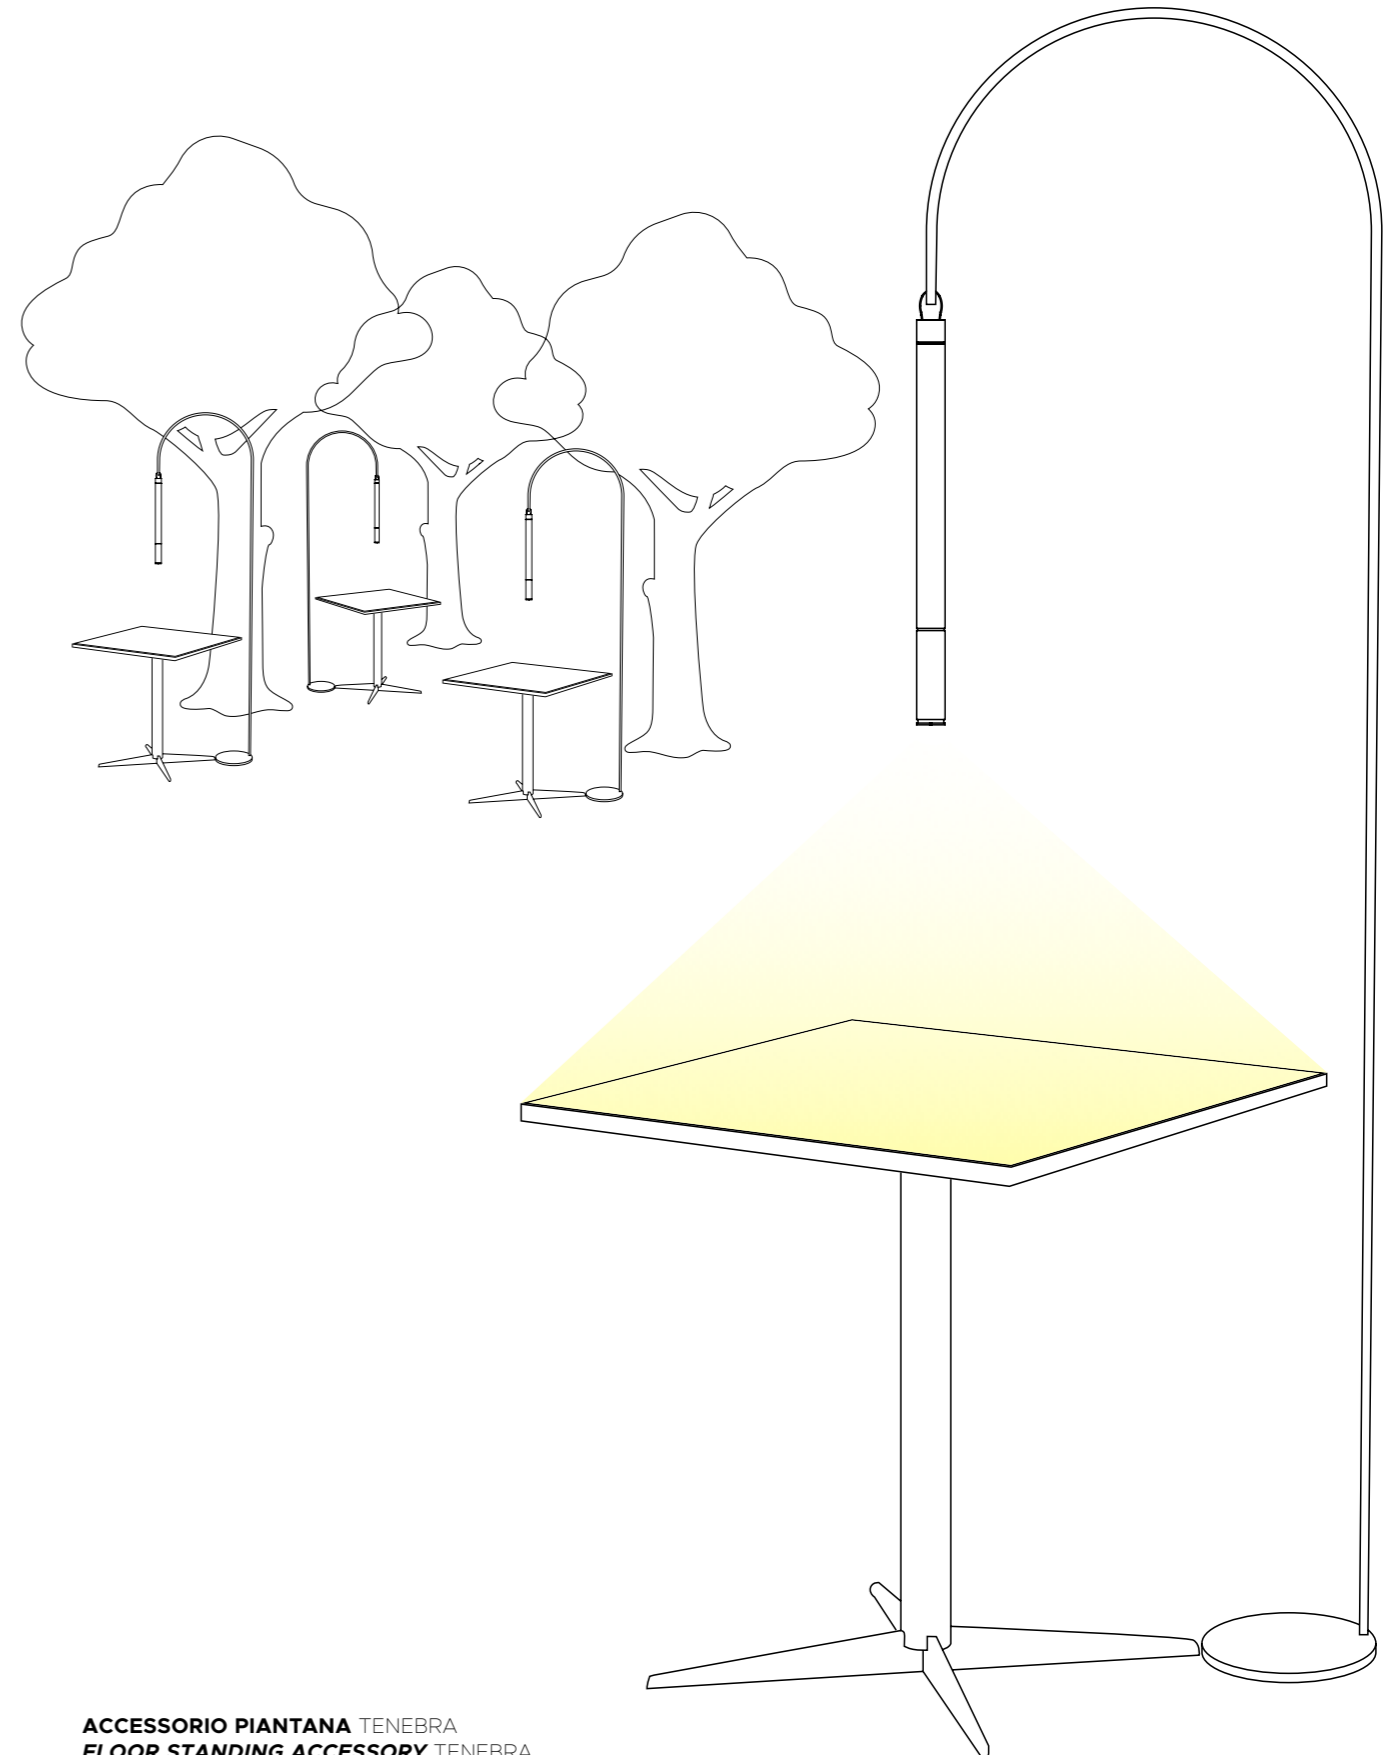

"A" ACCESSORIES (not included)

- 1 x steel cable l. 2m + 1 x design hook

"B" ACCESSORIES (not included)

- 1 x tie rod + 2 x screw lock + 1 x steel cable l. 10m
- + 6 x griplock

ACCESSORIO PIANTANA TENEBRA
FLOOR STANDING ACCESSORY TENEBRA