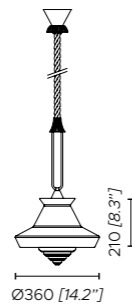

Guadeloupe