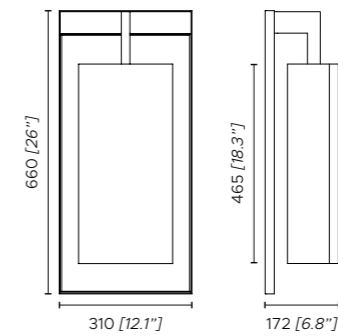

Mega

1. Acciaio spazzolato
2. Legno marino in moca scuro con trattamento impermeabilizzante
3. Tessuto impermeabile Sale & Pepe

1. Satin steel
2. Dark mocha marine wood with waterproof treatment
3. Sale & Pepe waterproof fabric

Fonte luminosa - Light source

220-240V: Small 1 x 10W E27 LED / Mega 1 x 14W E27 LED
110V: Small 1 x 10W E26 LED / Mega 1 x 14W E26 LED

Compatibile con sistemi di controllo remoto in caso di utilizzo di lampadine LED dimmerabili
Compatible with remote control systems when dimmable LED bulbs are used