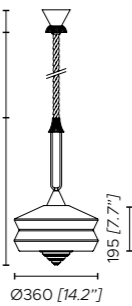

Martinique
Yellow

Antigua
Black

Guadeloupe
Black

Martinique
Black

Antigua
Sale & Pepe

Guadeloupe
Sale & Pepe

Martinique
Building

1900 [74.8"] 95 [3.7"]
standard