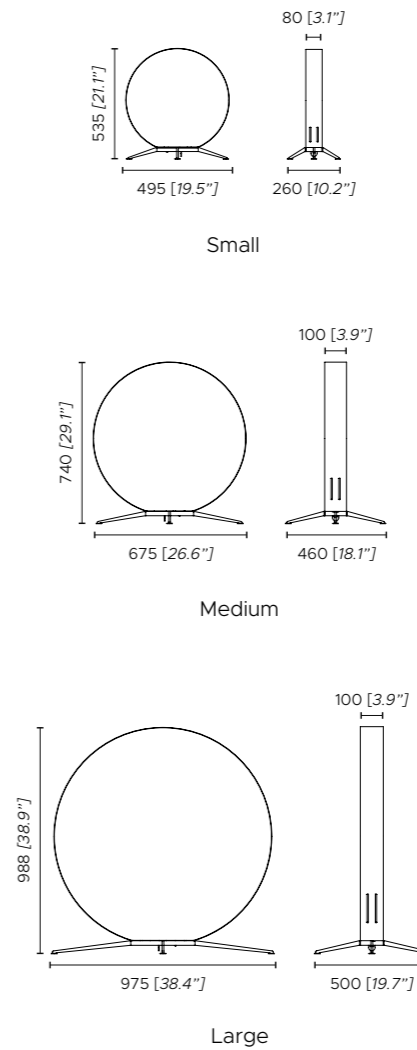

1. Acciaio laccato effetto champagne, trattamento cataforesi Marine Grade

2. Stampa Textile digitale 3D su tessuto

3. Stampa Tribal digitale 3D su tessuto

4. Passamaneria in velluto outdoor senape

5. Passamaneria in velluto outdoor arancio

6. Passamaneria in velluto outdoor blu avio

① Stampa digitale 3D su tessuto personalizzabile su richiesta

1. Champagne lacquered steel, Marine Grade with cataphoresis treatment

2. 3D digital Textile printing on fabric

3. 3D digital Tribal printing on fabric

4. Mustard colour velvet trim for outdoor use

5. Orange colour velvet trim for outdoor use

6. Aviation blue colour velvet trim for outdoor use

① 3D digital printing fabric customizable fabric on demand

Fonte luminosa - Light source
220-240V: Strip LED 1 x 17/24/34 W
110V: Strip LED 1 x 17/24/34 W