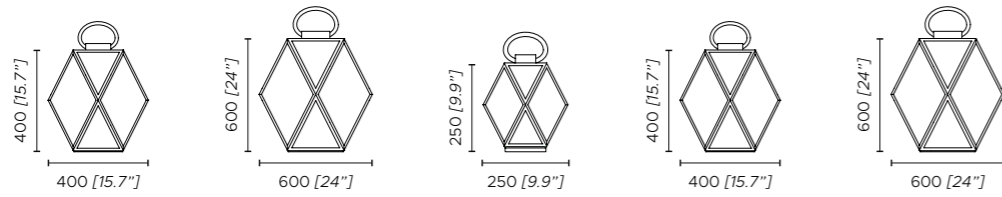

Wired

Battery