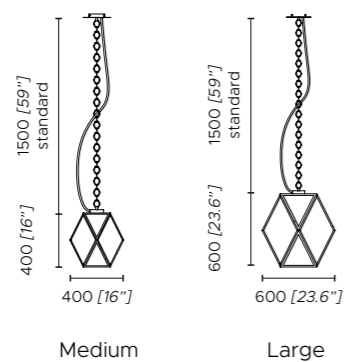

1. Laccato bianco opaco
Trattamento cataforesi Marine Grade
2. Laccato nero opaco
Trattamento cataforesi Marine Grade

1. Matt white lacquered
Marine Grade with cataphoresis treatment
2. Matt black lacquered
Marine Grade with cataphoresis treatment

3. Maniglia in cuoio intrecciato bianco/nero

3. White/black braided leather handle

4. Diffusore acrilico satinato

4. Satin acrylic diffuser

Fonte luminosa - Light source

220-240V: So - Wired version 1 x 10W E27 LED / Battery version 1 x 3W LED module
110V: So - Wired version 1 x 10W E26 LED / Battery version 1 x 3W LED module

Versione cablata: compatibile con sistemi di controllo remoto in caso di utilizzo di lampadine LED dimmerabili
Wired version: compatible with remote control systems when dimmable LED bulbs are used