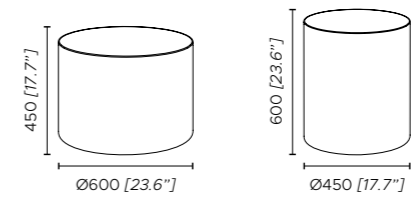

1. Pattern H
2. Pattern I
3. Pattern L

4. Pattern M
5. Pattern N