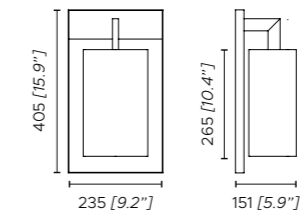

Small

1. Acciaio spazzolato
2. Legno marino in moca scuro con trattamento impermeabilizzante
3. Tessuto impermeabile Sale & Pepe

1. Satin steel
2. Dark mocha marine wood with waterproof treatment
3. Sale & Pepe waterproof fabric

Fonte luminosa - Light source

220-240V: Small 1 x 10W E27 LED / Mega 1 x 14W E27 LED
110V: Small 1 x 10W E26 LED / Mega 1 x 14W E26 LED

Compatibile con sistemi di controllo remoto in caso di utilizzo di lampadine LED dimmerabili
Compatible with remote control systems when dimmable LED bulbs are used