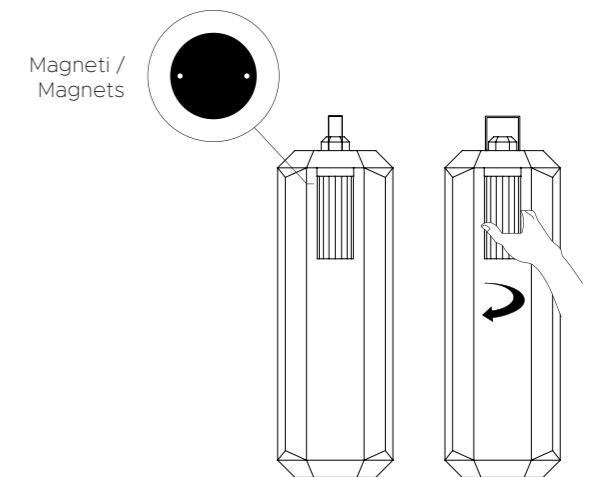

ACCENSIONE / SPEGNIMENTO
ON/OFF SWITCHING