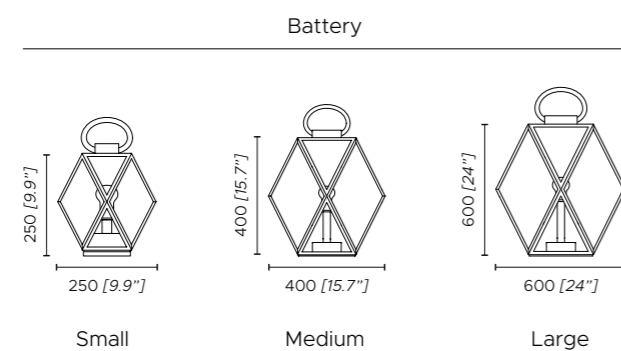

1. Laccato bronzo trattamento cataforesi Marine Grade
2. Maniglia in cuoio intrecciata marrone
3. Diffusore acrilico color ambra

1. Bronze lacquered Marine Grade with cataphoresis treatment
2. Brown braided leather handle
3. Amber acrylic diffuser

Fonte luminosa - Light source

220-240V: So - Wired version 1 x 10W E27 LED / Battery version 1 x 3W LED module
110V: So - Wired version 1 x 10W E26 LED / Battery version 1 x 3W LED module

Versione cablata: compatibile con sistemi di controllo remoto in caso di utilizzo di lampadine LED dimmerabili
Wired version: compatible with remote control systems when dimmable LED bulbs are used