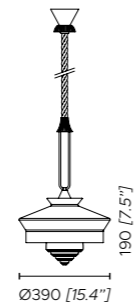

Martinique