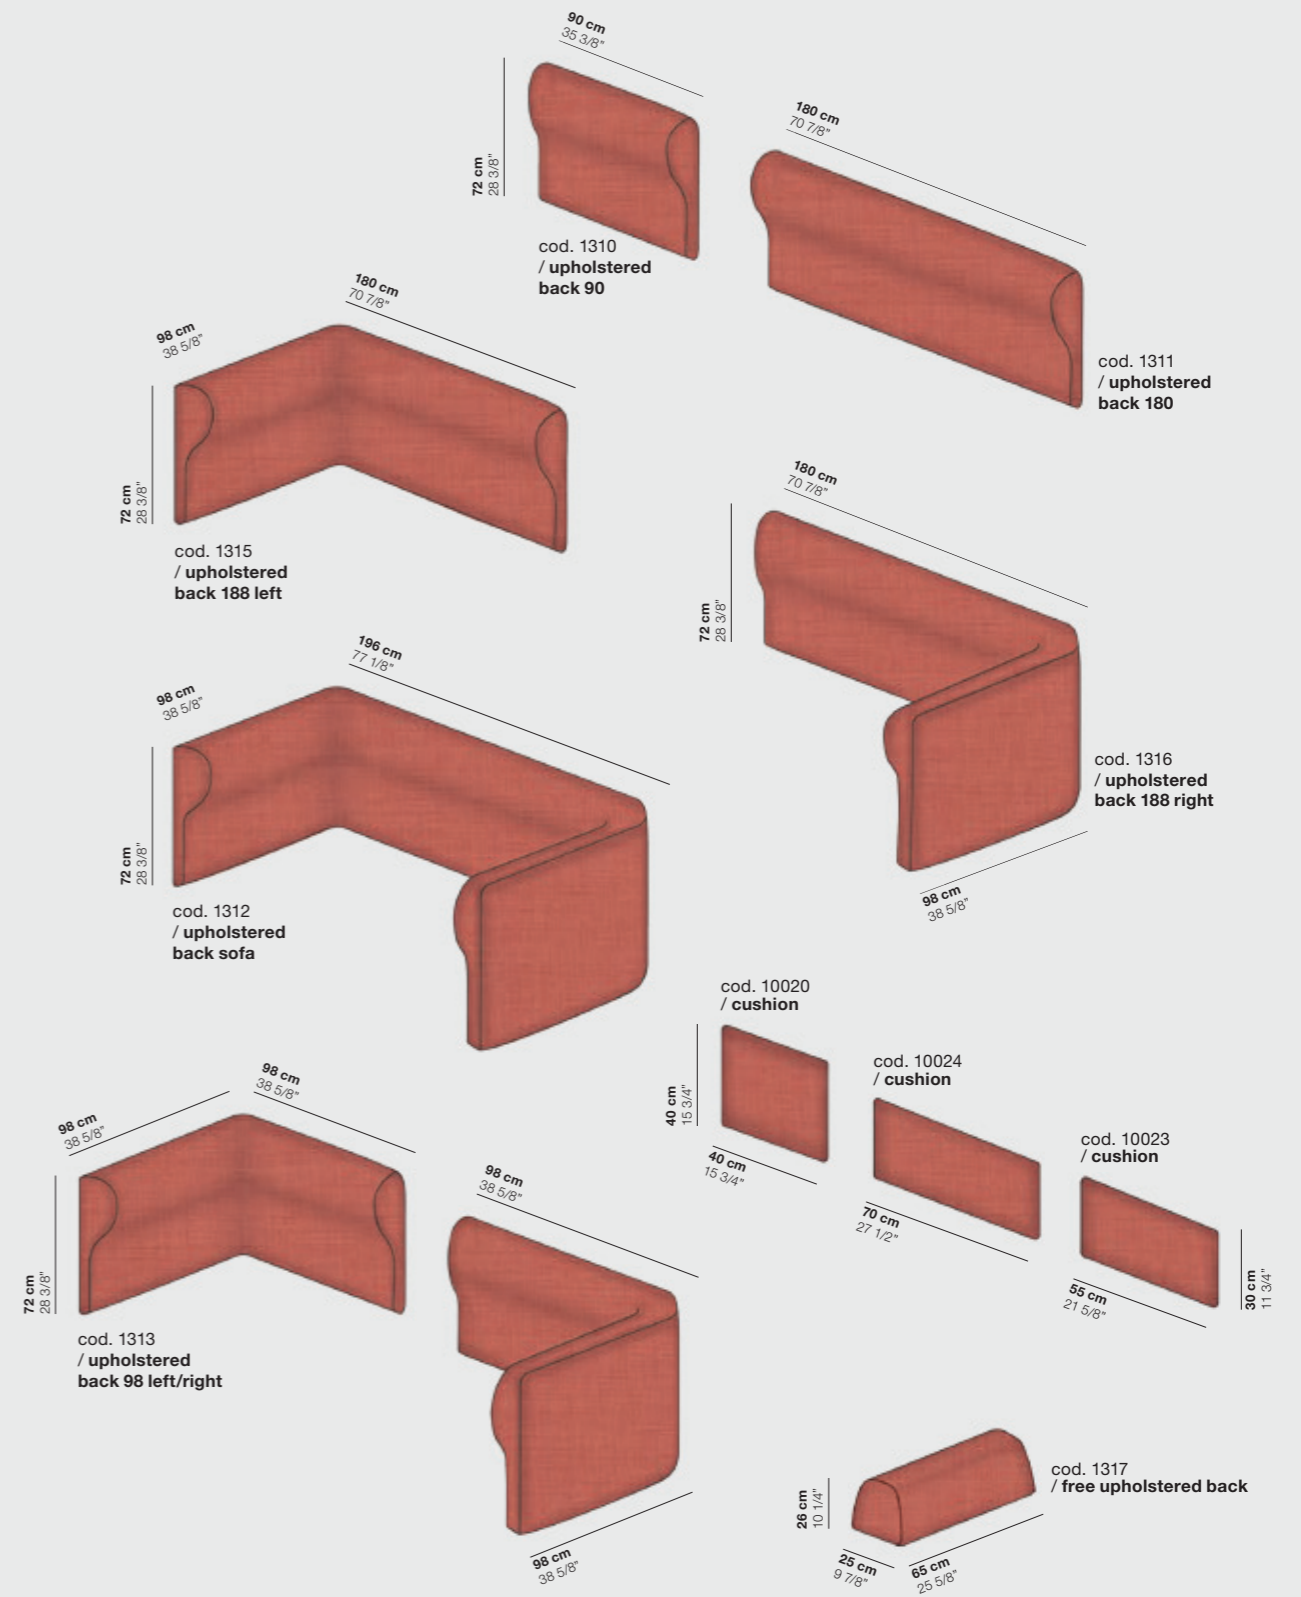

Node+ backs