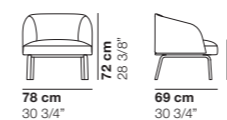

cod. 1358 / lounge armchair metal legs