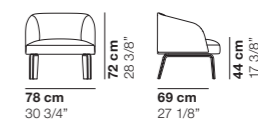

cod. 1362 / lounge armchair wooden legs