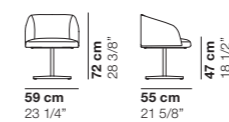

cod. 1356 / small armchair swivel base