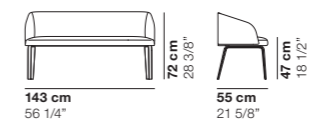

cod. 1361 / small sofa wooden legs