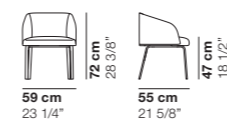

cod. 1355 / small armchair metal legs