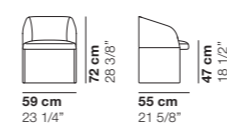

cod. 1365 / armchair fully upholstered base