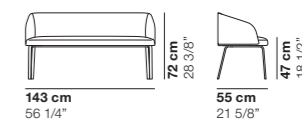

cod. 1357 / small sofa metal legs