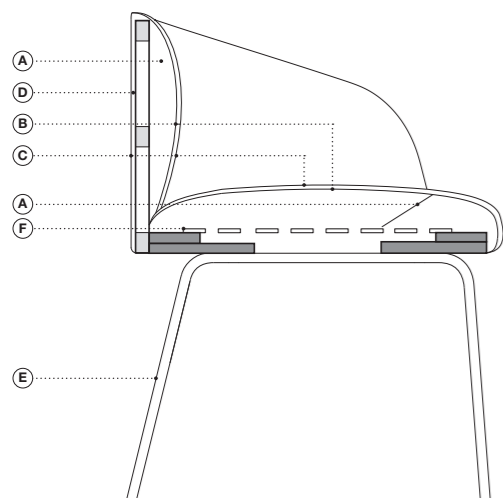

Dati tecnici · Technical data · Données techniques · Technische Angaben

- Legno massiccio di abete
- Legno massiccio di faggio
- **A.** Poliuretano espanso ignifugo a quote differenziate
- **B.** Fibra di poliestere
- **C.** Rivestimento
- **D.** Pannelli di masonite
- **E.** Acciaio verniciato
- **F.** Cinghie elastiche ad alta densità

- Solid fir
- Solid beech
- **A.** Flame-retardant undeformable polyurethane foam of different densities
- **B.** Polyester fibers
- **C.** Upholstery
- **D.** Masonite panels
- **E.** Lacquered steel
- **F.** High density elastic straps

- Bois de sapin massif
- Bois de hêtre massif
- **A.** Mousse polyuréthane expansé ignifuge indéformable à épaisseurs différenciées
- **B.** Fibre de polyester
- **C.** Revêtement
- **D.** Panneau de particules
- **E.** Acier laqué
- **F.** Sangles élastiques

- Massiveholz aus Tanne
- Massiveholz Buche
- **A.** Feuerfester formbeständige Polyurethanschaum in unterschiedlicher Dichte
- **B.** Polyester
- **C.** Bezug
- **D.** Holzfaserplatte
- **E.** Lackierter Stahl
- **F.** Elastischen Gurtbändern

Caratteristiche · Features · Caractéristiques · Eigenheiten

- Telaio rinforzato per uso aree pubbliche
- Poliuretano espanso ignifugo
- Poliuretano espanso indeformabile a quote differenziate ad alta densità
- Cuciture rinforzate con supporto in fibra di carbonio
- Basi personalizzabili con colore su richiesta del cliente

- Reinforced frame for public area use
- Flame-retardant polyurethane foam
- Undeformable polyurethane foam of different densities
- Reinforced stitching with carbon fiber support
- Bases customizable with other colors on customer's request

- Structure renforcée pour une utilisation en espace public
- Mousse polyuréthane expansé ignifuge
- Mousse polyuréthane expansé indéformable à épaisseurs différenciées
- Coutures renforcées de fibre de carbone
- Piètements disponibles en autres finitions sur demande

- Verstärkte Holzstruktur für Nutzung bei öffentlichem Bereich
- Feuerfester Polyurethanschaum
- Formbeständige Polyurethanschaum in unterschiedlicher Dichte
- Verstärkte Säume mit Stütz aus Kohlefaser
- Gestell in Kundenfarben auf Anfrage verfügbar