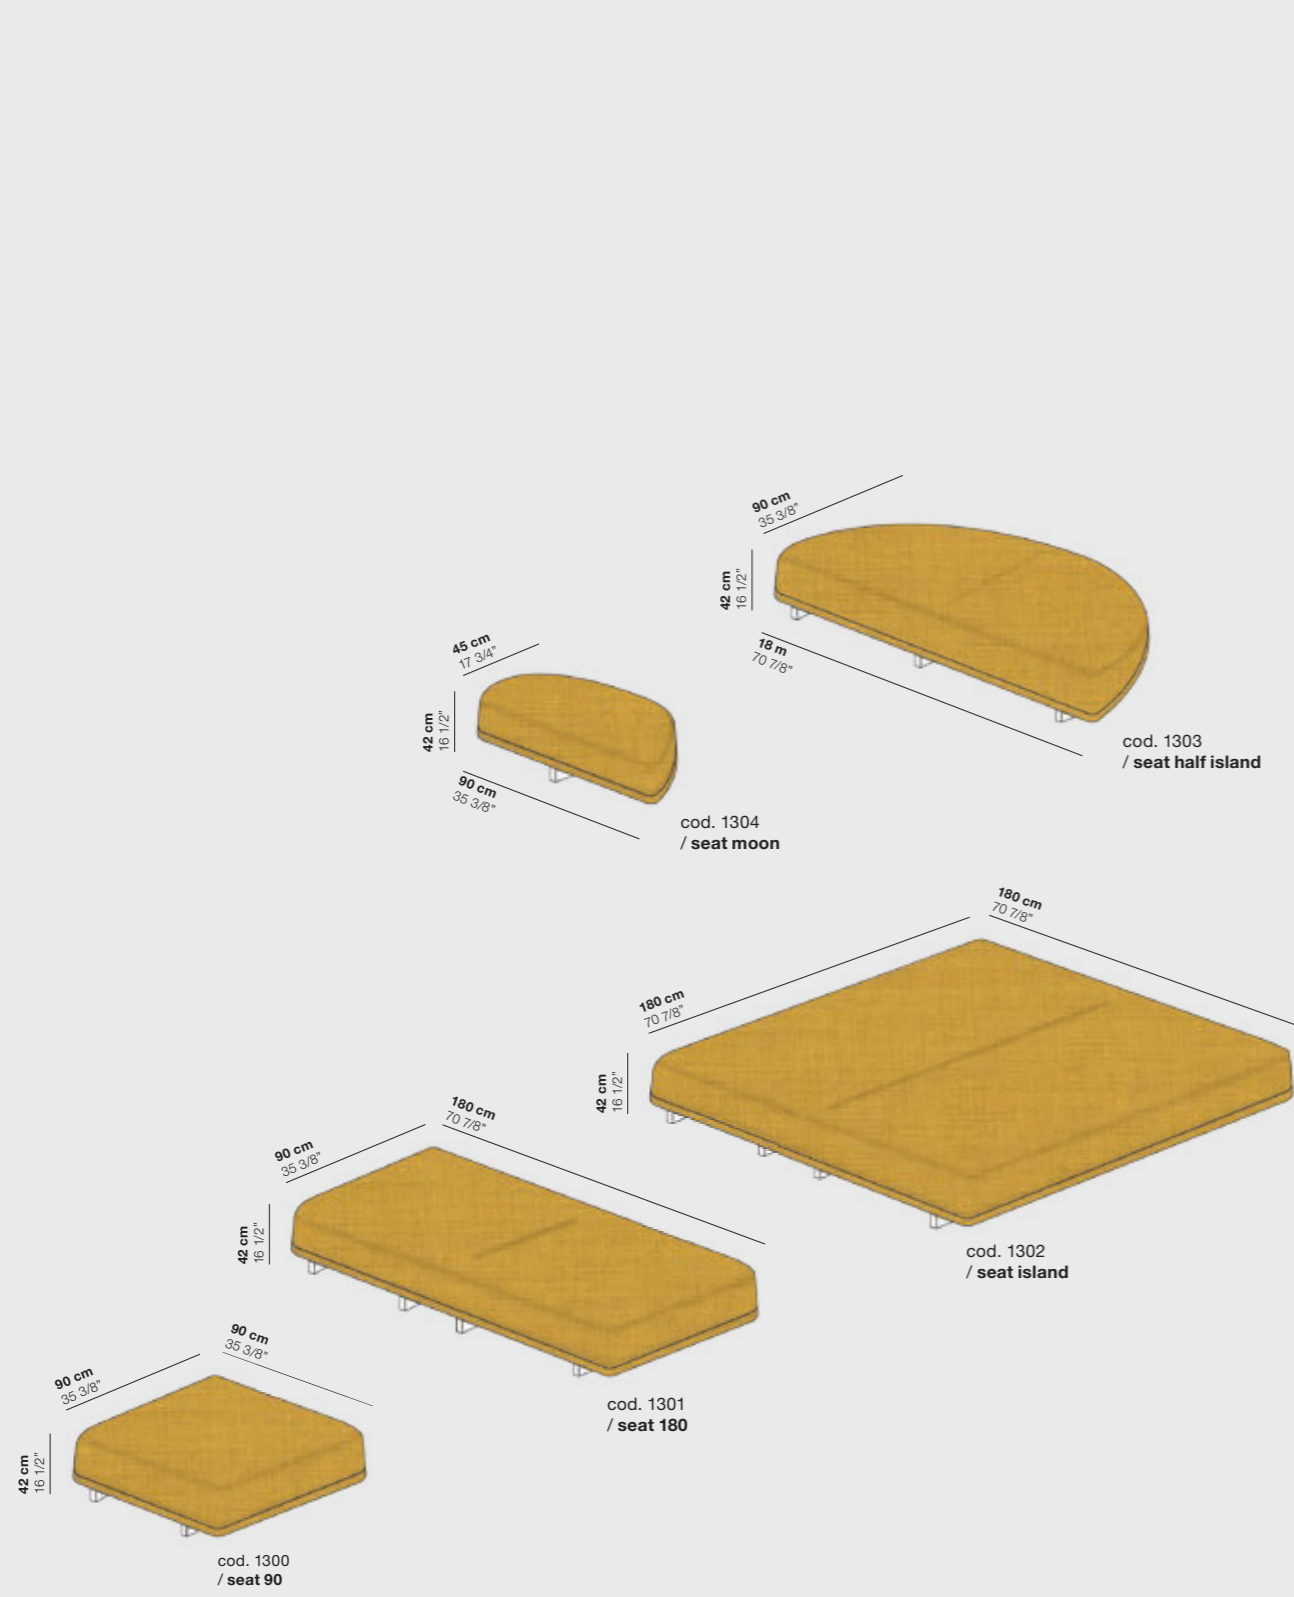

Node+ seats