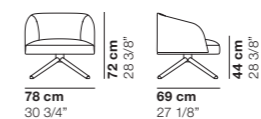

cod. 1364 / lounge armchair swivel base