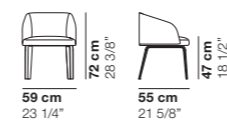

cod. 1360 / small armchair wooden legs