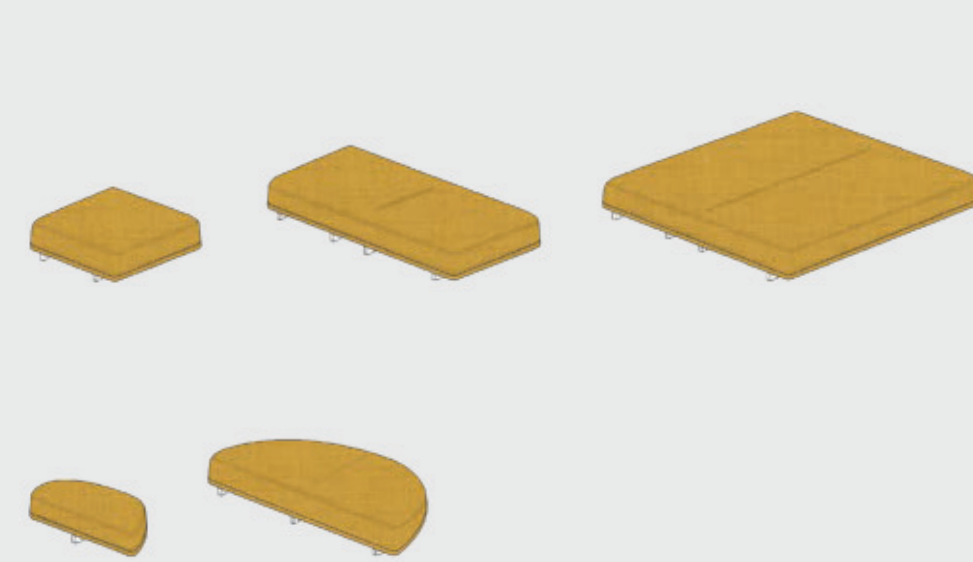

5 sedute / seats / assises / Sitzelemente