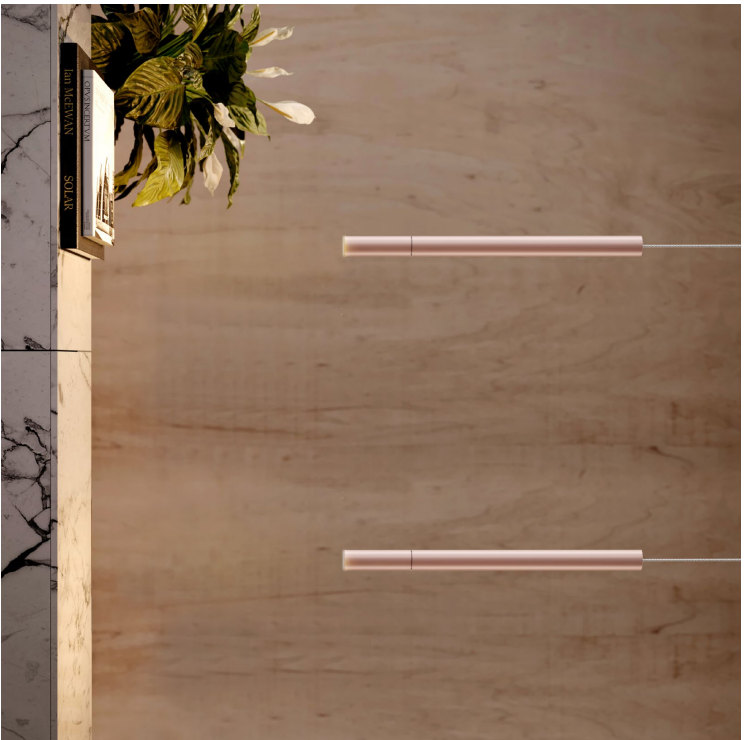

VERSIONE **ABATTERIA,
SENZA ROSONE**
BATTERY OPERATED
WITHOUT CANOPY