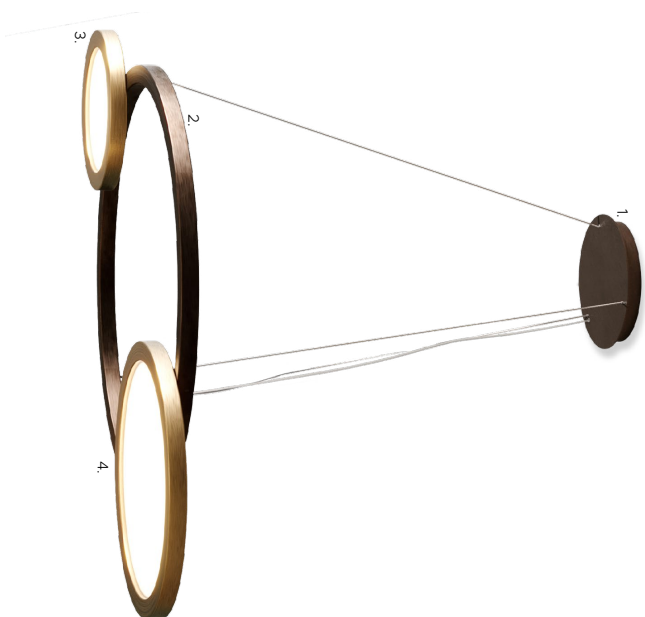

1. Resone bronzo spazzolato
2. Anello grande in legno bronzo scuro
3. Anelli piccoli in legno bronzo chiaro
4. Dischi diffusori in alchriche effetto alabastrò

Fonte luminosa - Light source

220-240V: 1 x 25W Panel LED + 1 x 15W Panel LED
110V: 1 x 25W Panel LED + 1 x 15W Panel LED

Dimmerabile, compatibile con sistemi di controllo remoto
Dimmable, compatible with remote control system

1. Satin bronze canopy
2. Larger ring in dark bronze painted wood
3. Smaller rings in light bronze painted wood
4. Alabaster effect alchriche discs diffusers