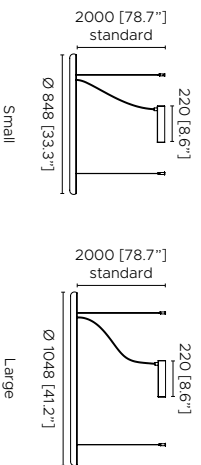

1. Anello in legno tinto nero
2. Rivestimento diffusore in cotone bianco
3. Rivestimento diffusore in tessuto effetto marmo bianco Calacatta
4. Rivestimento diffusore in paglia di Vienna

1. Black stained wooden ring
2. White cotton diffuser
3. White Calacatta marble printed fabric diffuser
4. Vienna straw diffuser

Fonte luminosa - Light source

220-240V: Large 1 x 43W Panel LED - Small 1 x 35W Panel LED
110V: Large 1 x 43W Panel LED - Small 1 x 35W Panel LED

Dimmerabile
Dimmable