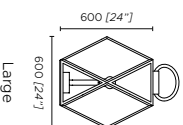

VERSIONE A PICCHETTO
PICKET VERSION

Small

Muse lantern outdoor

Tristan Auer

Battery

Small

Medium

Large