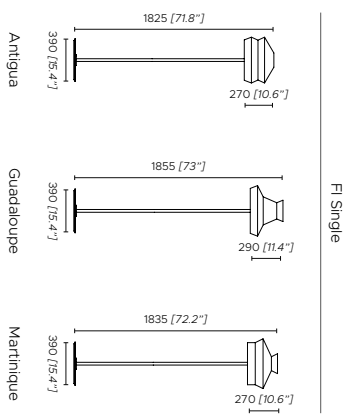

Martinique

Fonte luminosa - Light source
 220-240V: 1 x E27 T8 Tubular LED
 110V: 1 x E26 T8 Tubular LED

CALYPSO
**FLOOR
OUTDOOR**
Servomuto

TRAME GEOMETRICHE & COLORI BRILLANTI

GEOMETRIC
PATTERNS
& BRIGHT
COLOURS