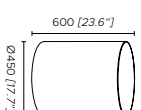

Small

Medium

Large

Fonte luminosa - Light source
220-240V: Strip LED 1 x 17/24/34 W
110V: Strip LED 1 x 17/24/34 W

STAMPA 3D **TEXTILE & TRIBAL**
3D PRINT **TEXTILE & TRIBAL**

- 1. Pattern H
- 2. Pattern I
- 3. Pattern L