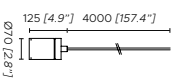

8 x Solitario So