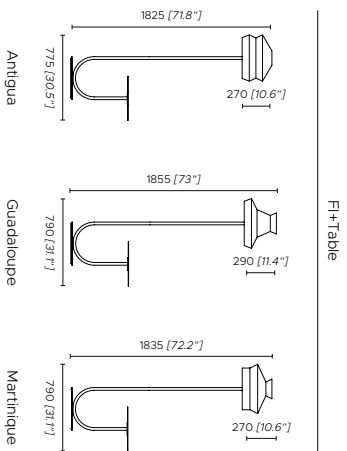

Martinique

Fonte luminosa - Light source
 220-240V: 1 x E27 T8 Tubular LED
 110V: 1 x E26 T8 Tubular LED

CALYPSO
**FLOOR
OUTDOOR**
Servomuto

TRAME GEOMETRICHE & COLORI BRILLANTI

GEOMETRIC
PATTERNS
& BRIGHT
COLOURS