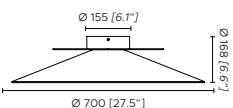

Ap/pi large