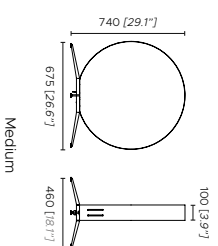

Small

Medium