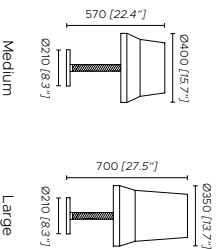

1. Base laccato nero lucido
2. Stelo in corda di seta intrecciata nera
3. Paralume cotone bianco
4. Boucle color sabbia

5. Passamaneria in velluto senape
6. Passamaneria in velluto arancione
7. Passamaneria in velluto blu avio
8. Passamaneria in velluto nera

Fonte luminosa - Light source
220-240V - Ta 1 X E27 LED / FI-So 3 X E27 LED
110V - Ta 1 X E26 LED / FI-So 3 X E26 LED

Ta - dimmerabile su richiesta, disponibile versione con dimmer per LED su cavo, compatibile solo con lampadine LED
So - dimmerabile, compatibile con sistemi di controllo remoto

Ta - dimmable on demand, dimmer switch on the cable (use dimmable LED light bulbs only)
So - dimmable, compatible with remote control system

1. Glossy black lacquered base
2. Stem in black braided silk rope
3. White cotton shade
4. "Sand colour" Boucle

5. Mustard colour velvet trim
6. Orange colour velvet trim
7. Aviation blue colour velvet trim
8. Black colour velvet trim