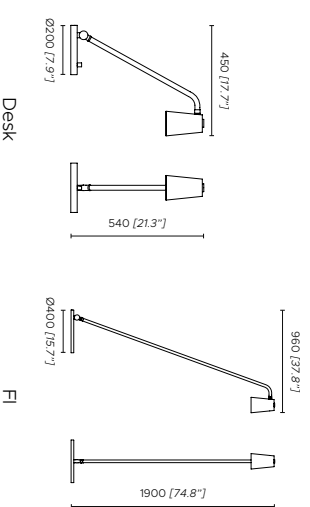

1. Finitura bronzo-nickel spazzolato
2. Cavo in seta color arancione scuro
3. Diffusore esterno: bronzo-nickel spazzolato
4. Diffusore interno: crema lucido

1. Brushed bronze-nickel finish
2. Dark orange silk rope
3. Outside diffuser: brushed bronze-nickel
4. Inside diffuser: polished cream

Fonte luminosa - Light source

220-240V: 1 x E27 LED
110V: 1 x E26 LED

Desk, ap - interruttore rotativo ON-OFF su base / FI - Dimmerabile su richiesta, disponibile versione con dimmer per LED su piede, compatibile solo con lampadine LED
Desk, ap- rotary ON-OFF switch on the base / FI - Dimmable on request, available, on demand, dimmer switch on the cable (to use dimmable LED light bulbs only)