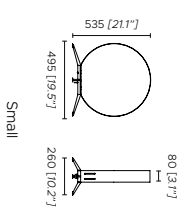

1. Acciaio laccato effetto champagne, trattamento cataporesis Marine Grade

2. Stampa Textile digitale 3D su tessuto

3. Stampa Tribal digitale 3D su tessuto

4. Passanteria in velluto outdoor senape

5. Passanteria in velluto outdoor arancio

6. Passanteria in velluto outdoor blu avio

① Stampa digitale 3D su tessuto personalizzabile su richiesta

1. Champagne lacquered steel, Marine Grade with cataphoresis treatment

2. 3D digital Textile printing on fabric

3. 3D digital Tribal printing on fabric

4. Mustard colour velvet trim for outdoor use

5. Orange colour velvet trim for outdoor use

6. Aviation blue colour velvet trim for outdoor use

① 3D digital printing fabric customizable fabric on demand

Small

Fonte luminosa - Light source
220-240V: Strip LED 1 x 17/24/34 W
110V: Strip LED 1 x 17/24/34 W