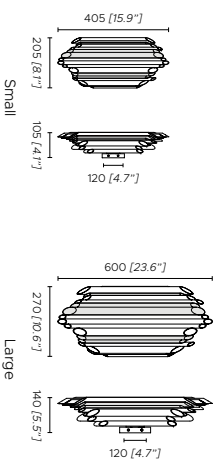

1. Struttura laccato oro
2. Diffusore plexiglass satinato

Ⓛ Altri colori disponibili su richiesta

Fonte luminosa - Light source

220-240V: 2 x GU10 LED
110V: 2 x GU10 LED

Dimmerabile, compatibile con sistemi di controllo remoto
Dimmable, compatible with remote control system

1. Matt gold lacquered frame
2. Satin plexiglass diffuser

Ⓛ Other colours available on demand