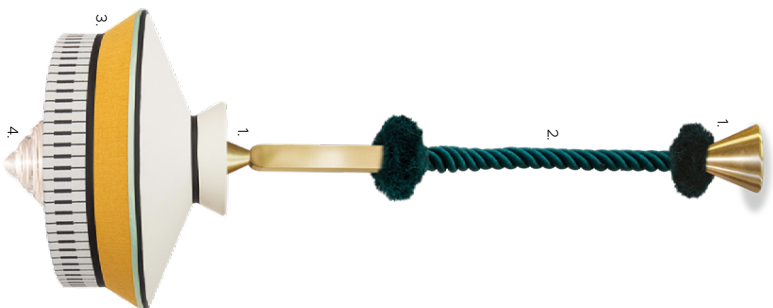

1. Ottone satinato
2. Corda da marina impermeabile intrecciata in tinta verde
3. Paralume SO- Antigua, Guadaloupe, Martinique
4. Diffusore vetro trasparente

1. Satin brass
2. Green waterproof braided rope
3. SO shade: Antigua, Guadaloupe, Martinique
4. Transparent glass diffuser

Fonte luminosa - Light source
220-240V: 1 x E27 T8 Tubolar LED
110V: 1 x E26 T8 Tubolar LED