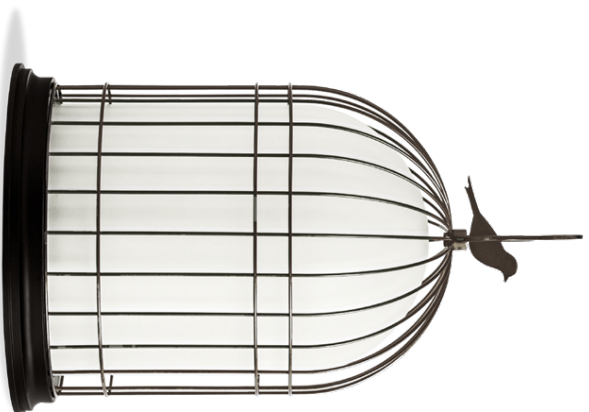

1. Gabbia in metallo verniciato bronzo
2. Base in legno marino marrone scuro con trattamento cataloresi
3. Diffusore vetroresina crema

1. Cage in bronze lacquered metal
2. Dark brown marine wood with waterproof treatment for the base
3. Cream-coloured fiberglass diffuser

Fonte luminosa - Light source
220-240V: Wired version 1 x E27 LED / Battery version 1 x 3W Custom LED
110V: Wired version 1 x E26 LED / Battery version 1 x 3W Custom LED