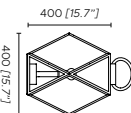

VERSIONE A PICCHETTO
PICKET VERSION

Small

Muse lantern outdoor

Tristan Auer

Battery

Small

Medium

Large