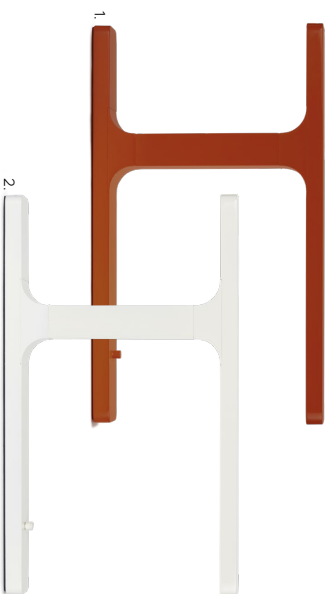

1. Laccato arancione scuro
2. Laccato bianco perla

① *Altri colori disponibili su richiesta*

1. Dark orange lacquered finish
2. Pearl white lacquered finish

① *Other colours available on demand*

Fonte luminosa - Light source

220-240V; 2 x 4 Strip LED - Luce orientabile (80°), tre posizioni: sinistra, destra, centrale
110V; 2 x 4 Strip LED - adjustable light (80°), three positions: left, right and central