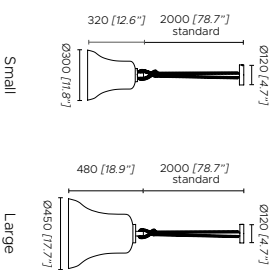

1. Ceramica bianco lucido
2. Corda in seta intrecciata grigia
3. Rosone laccato bianco
4. Ceramica grigio fango, interno avorio lucido
5. Ceramica bronzo lucido (**DELUXE**)
6. Corda in seta intrecciata marrone
7. Rosone bronzo spazzolato

1. Glossy white ceramic
2. Grey braided silk rope
3. Matt white lacquered canopy
4. Glossy mud grey coloured, polished ivory ceramic inside
5. Glossy bronze ceramic (**DELUXE**)
6. Brown braided silk rope
7. Satin bronze canopy

Fonte luminosa - Light source

220-240V, 1 x E27 LED
110V: 1 x E26 LED

Dimmerabile, compatibile con sistemi di controllo remoto
Dimmable, compatible with remote control system