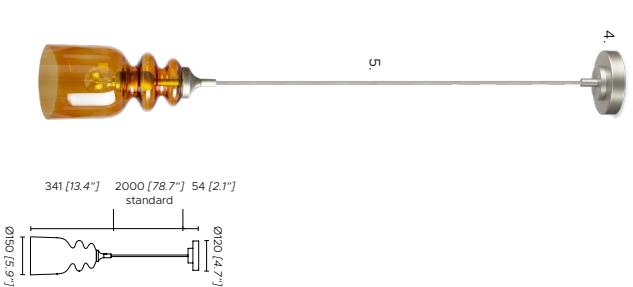

1. Hand blown glass amber colour diffuser
2. Hand blown glass amethyst colour diffuser
3. Hand blown glass smoked grey colour diffuser
4. Satin golden nickel frame
5. Sand colour fabric cable