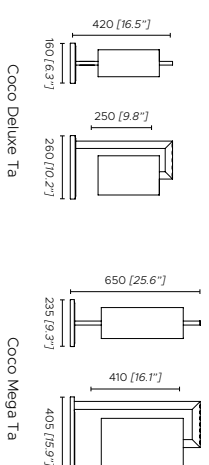

Struttura / Frame

1. Nickel lucido / Polished nickel

Paralume / Shade

1. Cotone bianco / White cotton
2. Tessuto effetto marmo bianco Calacatta / White Calacatta marble effect fabric

Fonte luminosa - Light source
220-240-1x E27 LED
110: 1x E26 LED

Mega ap, deluxe ap - dimmerabile, compatibile con sistemi di controllo remoto / Mega ta, deluxe ta - dimmerabile su richiesta, disponibile versione con dimmer per LED su cavo, compatibile solo con lampadine LED
Mega ap, deluxe ap - dimmable, compatible with remote control system / Mega ta, deluxe ta - dimmable on request, available dimmer switch on the cable (to use dimmable LED light bulbs only)