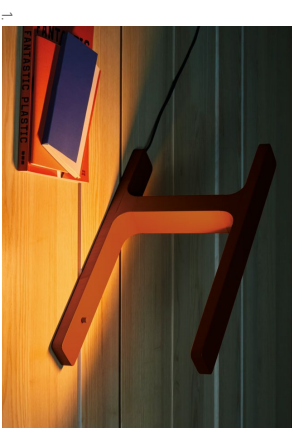

Fonte luminosa - Light source

220-240V; 2 x 4 Strip LED - Luce orientabile (80°), tre posizioni: sinistra, destra, centrale
 110V; 2 x 4 Strip LED - adjustable light (80°), three positions: left, right and central