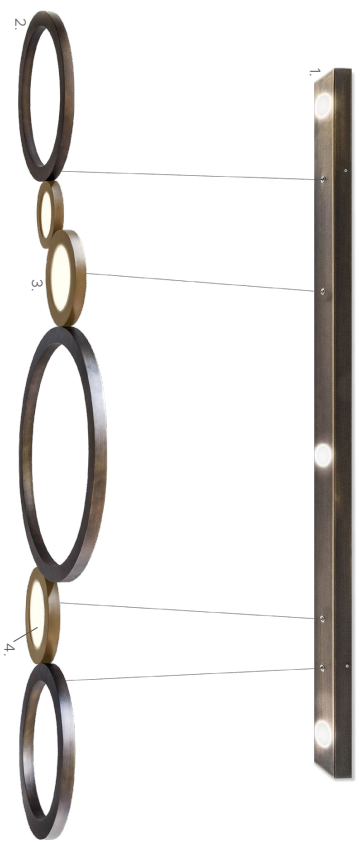

1. Rosone bronzo spazzolato	1. Satin bronze canopy
2. Anello grande in legno bronzo scuro	2. Larger ring dark bronze painted wood
3. Anelli piccoli in legno bronzo chiaro	3. Smaller rings in light bronze painted wood
4. Dischi diffusori in alchriche effetto alabastro	4. Alabaster effect dichroic discs diffusers

Fonte luminosa - Light source

220-240V: 3 x 12W COB LED + 2 x 10W Panel LED + 1 x 8W Panel LED
110V: 3 x 12W COB LED + 2 x 10W Panel LED + 1 x 8W Panel LED

COB LED - dimmerabile, compatibile con sistemi di controllo remoto
COB LED - dimmable, compatible with remote control system