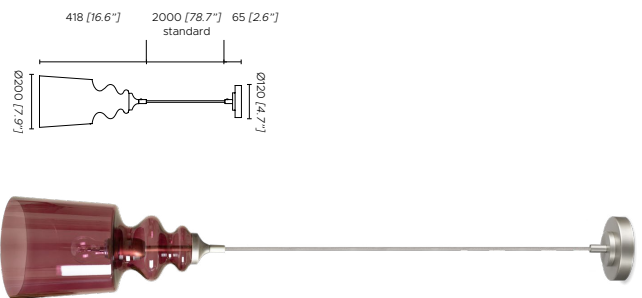

CORNELIA & MESSALINA

1. Diffusore vetro soffiato colore ametista scuro
3. Diffusore vetro soffiato colore ametista
2. Diffusore vetro soffiato colore tume
4. Struttura nickel dorato satinato
5. Cavo tessuto color sabbia

Fonte luminosa - Light source

220-240V, 1 x E27/LED
110V: 1 x E26 LED

Dimmerabile, compatibile con sistemi di controllo remoto
Dimmable, compatible with remote control system