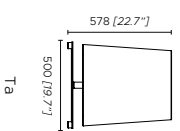

Ovale

Contardi Studio