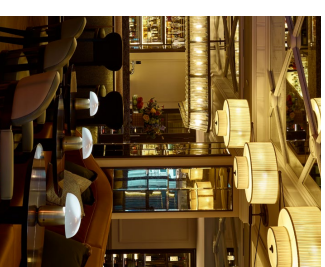

The Hoxton, Rome

Shangri-La, Hong Kong

Mayfair Townhouse, London