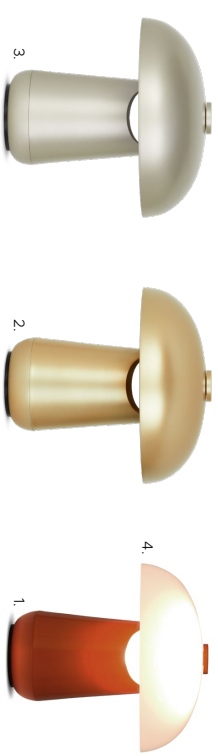

Fonte luminosa - Light source
220-240V; 1 x E27 Classic Deco LED
110V; 1 x E26 Classic Deco LED

- 1. Satin bronze frame
- 2. Honey-coloured braided silk handle
- 3. Amber acrylic diffuser

Ongo

Jessica Corr for Tzelan