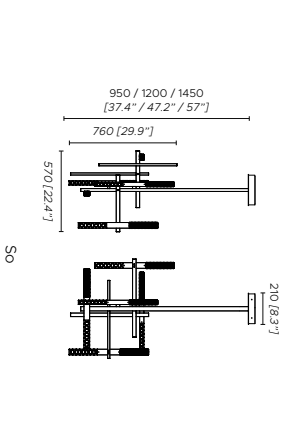

Fonte luminosa - Light source

220-240V: So 10 x 4W Custom LED / So double 20 x 4W Custom LED
110V: So 10 x 4W Custom LED / So double 20 x 4W Custom LED

So, so double - dimmerabile, compatibile con sistemi di controllo remoto
So, so double - dimmable, compatible with remote control system