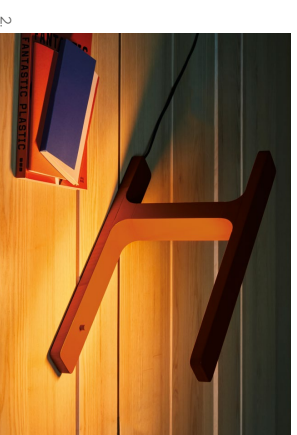

Fonte luminosa - Light source

220-240V; 2 x 4 Strip LED - Luce orientabile (80°), tre posizioni: sinistra, destra, centrale
 110V; 2 x 4 Strip LED - adjustable light (80°), three positions: left, right and central