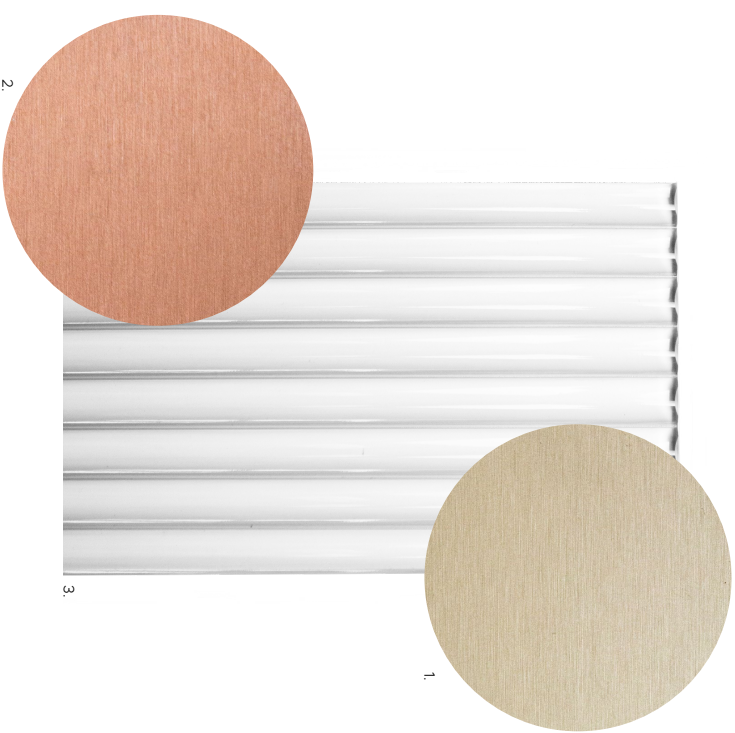

1.

2.

3.

1. Finitura nickel dorato satinato
2. Finitura rame satinato

3. Diffusore rigato

① Altre finiture disponibili su richiesta

1. Satin golden nickel finish
  2. Satin copper finish
  3. Ribbed diffuser
- ① Other finishes available on demand

Fonte luminosa - Light source

220-240V: Ap small 1 x PCB LED 13.5W / Ap medium 2 x PCB LED 13.5W
110V: Ap small 1 x PCB LED 13.5W / Ap medium 2 x PCB LED 13.5W

Dimmerabile su richiesta, compatibile con sistemi di controllo remoto
Dimmable on request, compatible with remote control systems