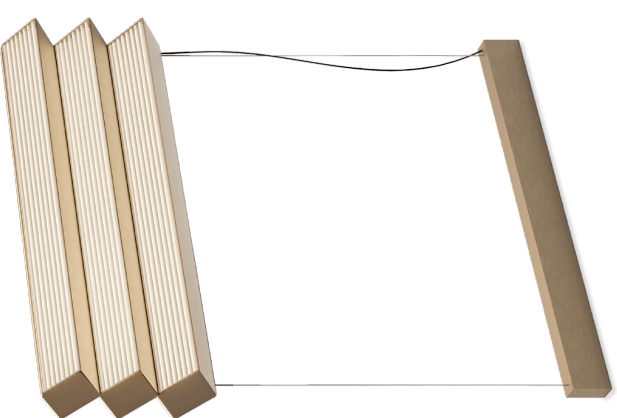

Forte luminosa - Light source

220-240V; So trio 18 x PCB LED 13.5W
110V; So trio 18 x PCB LED 13.5W

Dimmerabile su richiesta, compatibile con sistemi di controllo remoto
Dimmable on request, compatible with remote control systems