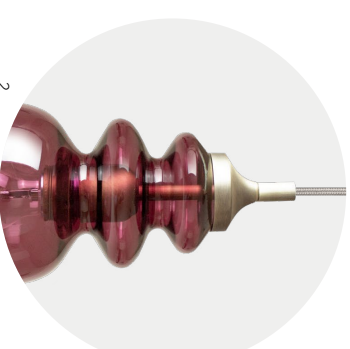

CORNELIA & MESSALINA

1. Diffusore vetro soffiato colore ametista scuro
3. Diffusore vetro soffiato colore ametista
2. Diffusore vetro soffiato colore tume
4. Struttura nickel dorato satinato
5. Cavo tessuto color sabbia

Fonte luminosa - Light source

220-240V, 1 x E27/LED
110V: 1 x E26 LED

Dimmerabile, compatibile con sistemi di controllo remoto
Dimmable, compatible with remote control system

1. Hand blown glass amber colour diffuser
2. Hand blown glass amethyst colour diffuser
3. Hand blown glass smoked grey colour diffuser
4. Satin golden nickel frame
5. Sand colour fabric cable