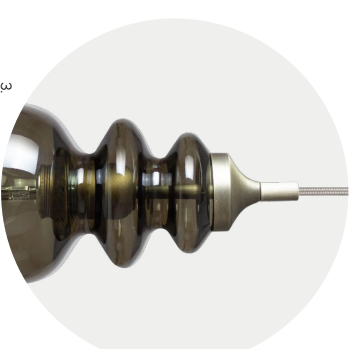

CORNELIA & MESSALINA

1. Diffusore vetro soffiato colore ametista scuro
3. Diffusore vetro soffiato colore ametista
2. Diffusore vetro soffiato colore tume
4. Struttura nickel dorato satinato
5. Cavo tessuto color sabbia

Fonte luminosa - Light source

220-240V, 1 x E27/LED
110V: 1 x E26 LED

Dimmerabile, compatibile con sistemi di controllo remoto
Dimmable, compatible with remote control system

1. Hand blown glass amber colour diffuser
2. Hand blown glass amethyst colour diffuser
3. Hand blown glass smoked grey colour diffuser
4. Satin golden nickel frame
5. Sand colour fabric cable