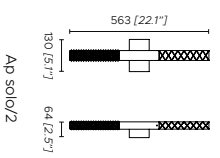

Mikado
Massimiliano Raggi

Fonte luminosa - Light source

220-240V: So 10 x 4W Custom LED / So double 20 x 4W Custom LED
110V: So 10 x 4W Custom LED / So double 20 x 4W Custom LED

So, so double - dimmerabile, compatibile con sistemi di controllo remoto
So, so double - dimmable, compatible with remote control system