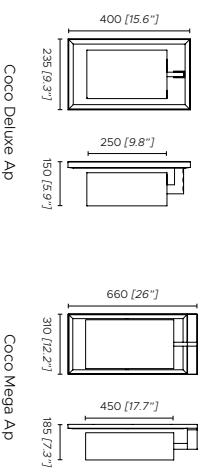

Fonte luminosa - Light source
220-240-1x E27 LED
110: 1x E26 LED

Mega ap, deluxe ap - dimmerabile, compatibile con sistemi di controllo remoto / Mega ta, deluxe ta - dimmerabile su richiesta, disponibile versione con dimmer per LED su cavo, compatibile solo con lampadine LED
Mega ap, deluxe ap - dimmable, compatible with remote control system / Mega ta, deluxe ta - dimmable on request, available dimmer switch on the cable (to use dimmable LED light bulbs only)