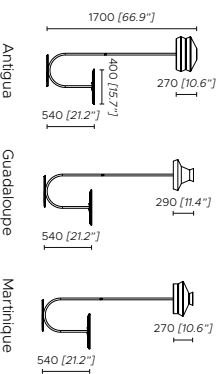

1. Struttura laccato nero seta opaco
2. Anello in ottone satinato
3. Marmo verde Guatemala
4. Pelle verde
5. **Paralumi FL:** Antigua, Martinique, Guadaloupe

Fonte luminosa - Light source

220-240V, 1 x E27 LED
110V: 1 x E26 LED

Dimmerabile a piede
Dimmable with foot control

1. Matt black silk lacquered frame
2. Satin brass ring
3. Green Guatemala marble
4. Green leather
5. **Shades FL:** Mint, Yellow & Building, Sale e Pepe