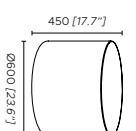

Small

Medium

Large

Fonte luminosa - Light source
220-240V: Strip LED 1 x 17/24/34 W
110V: Strip LED 1 x 17/24/34 W

STAMPA 3D **TEXTILE & TRIBAL**
3D PRINT **TEXTILE & TRIBAL**

- 1. Pattern H
- 2. Pattern I
- 3. Pattern L