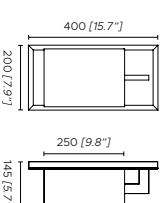

Coco

Fonte luminosa - Light source

220-240° Coco & Coconette 1 x E27 LED - Coco mini IP44 1 x G9 LED

110° Coco & Coconette 1 x E26 LED - Coco mini IP44 1 x G9 LED

Dimmerabile, compatibile con sistemi di controllo remoto
Dimmable, compatible with remote control system