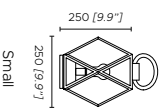

VERSIONE A PICCHETTO
PICKET VERSION

Small

Muse lantern outdoor

Tristan Auer

Battery

Small

Medium

Large