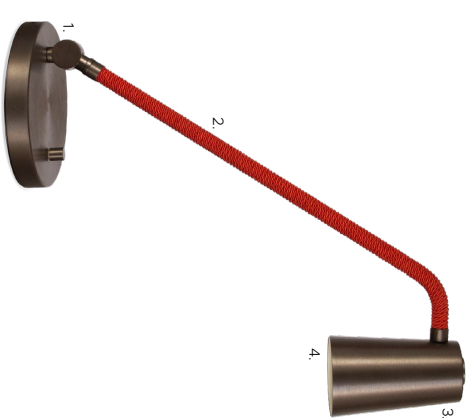

1. Finitura bronzo-nickel spazzolato
2. Cavo in seta color arancione scuro
3. Diffusore esterno: bronzo-nickel spazzolato
4. Diffusore interno: crema lucido

1. Brushed bronze-nickel finish
2. Dark orange silk rope
3. Outside diffuser: brushed bronze-nickel
4. Inside diffuser: polished cream

Fonte luminosa - Light source

220-240V: 1 x E27 LED
110V: 1 x E26 LED

Desk, ap - interruttore rotativo ON-OFF su base / FI - Dimmerabile su richiesta, disponibile versione con dimmer per LED su piede, compatibile solo con lampadine LED
Desk, ap- rotary ON-OFF switch on the base / FI - Dimmable on request, available, on demand, dimmer switch on the cable (to use dimmable LED light bulbs only)