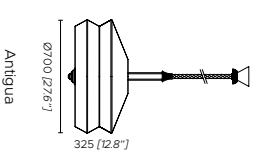

Guadeloupe

Antigua