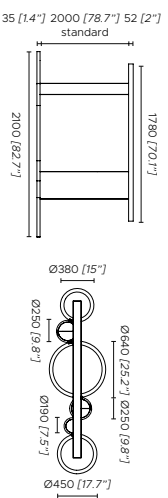

1. Rosone bronzo spazzolato	1. Satin bronze canopy
2. Anello grande in legno bronzo scuro	2. Larger ring dark bronze painted wood
3. Anelli piccoli in legno bronzo chiaro	3. Smaller rings in light bronze painted wood
4. Dischi diffusori in alchriche effetto alabastro	4. Alabaster effect dichroic discs diffusers

Fonte luminosa - Light source

220-240V: 3 x 12W COB LED + 2 x 10W Panel LED + 1 x 8W Panel LED
110V: 3 x 12W COB LED + 2 x 10W Panel LED + 1 x 8W Panel LED

COB LED - dimmerabile, compatibile con sistemi di controllo remoto
COB LED - dimmable, compatible with remote control system