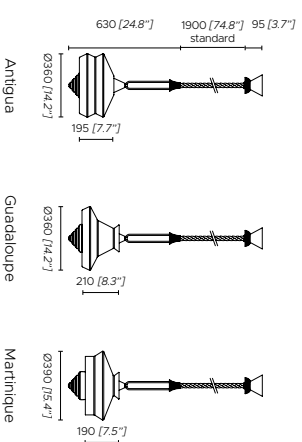

1. Corda in seta intrecciata verde muschio
2. Struttura ottone satinato
3. Paralumi SO: Antigua, Guadeloupe, Martinique
4. Diffusore vetro trasparente

Fonte luminosa - Light source

220-240V: 1 x E27 LED
110V: 1 x E26 LED

Dimmerabile, compatibile con sistemi di controllo remoto
Dimmable, compatible with remote control system

1. Moss green braided silk rope
2. Satin brass frame
3. Shades SO: Antigua, Guadeloupe, Martinique
4. Transparent glass diffuser