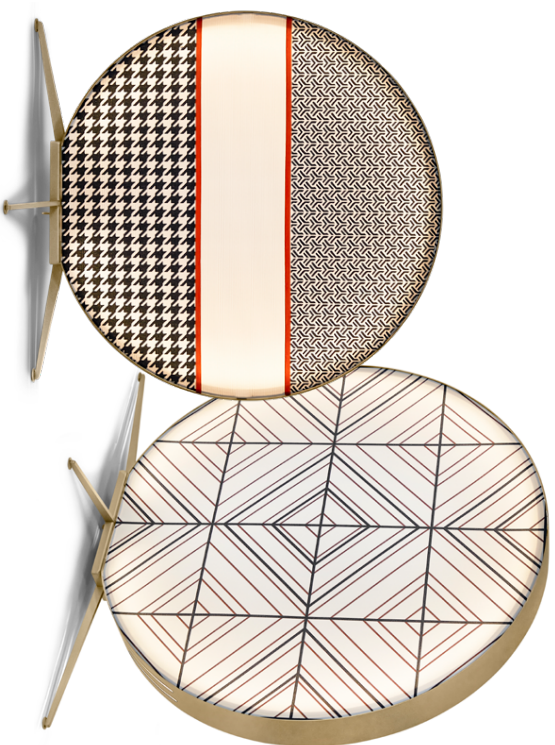

Small

Medium

Large

Fonte luminosa - Light source
220-240V: Strip LED 1 x 17/24/34 W
110V: Strip LED 1 x 17/24/34 W

STAMPA 3D **TEXTILE & TRIBAL**
3D PRINT **TEXTILE & TRIBAL**

- 1. Pattern H
- 2. Pattern I
- 3. Pattern L