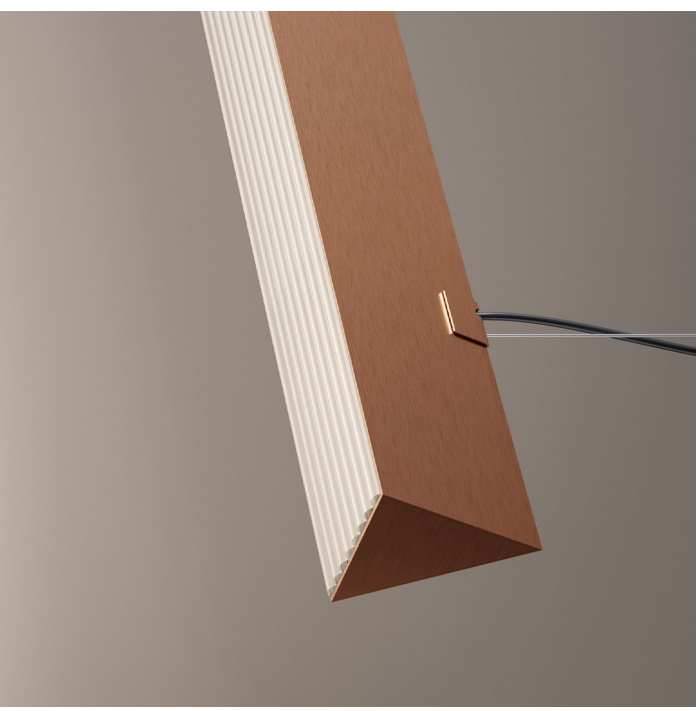

Fuente luminosa - Light source

220-240V: So small 3 x PCB LED 13.5W / So large 5 x PCB LED 13.5W

110V: So small 3 x PCB LED 13.5W / So large 5 x PCB LED 13.5W

Dimmerable su richiesta, compatibile con sistemi di controllo remoto
Dimmable on request, compatible with remote control systems