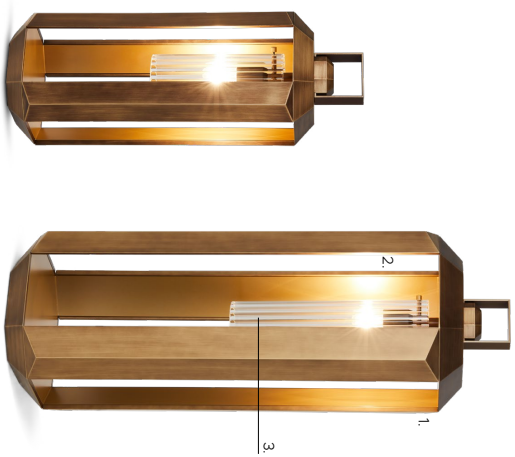

1. Struttura bronzo spazzolato
  2. Interno laccato oro
  3. Diffusore plexiglass rigato
2. **Fente luminosa - Light source**
   220-240V, 1 x E27 LED
   110V: 1 x E26 LED
3. Dimmerabile a piede
   Dimmable with foot control

1. Satin bronze frame
2. Gold lacquered inside
3. Striped plexiglass diffuser