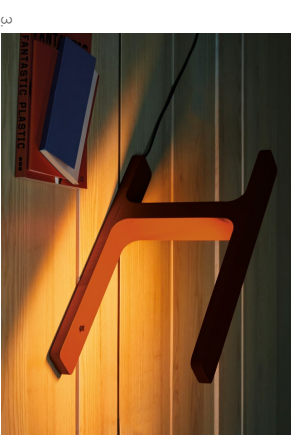

Fonte luminosa - Light source

220-240V; 2 x 4 Strip LED - Luce orientabile (80°), tre posizioni: sinistra, destra, centrale
 110V; 2 x 4 Strip LED - adjustable light (80°), three positions: left, right and central