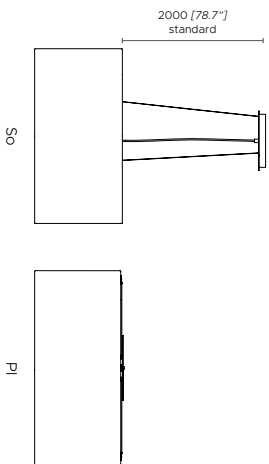

Circus

Circus LED