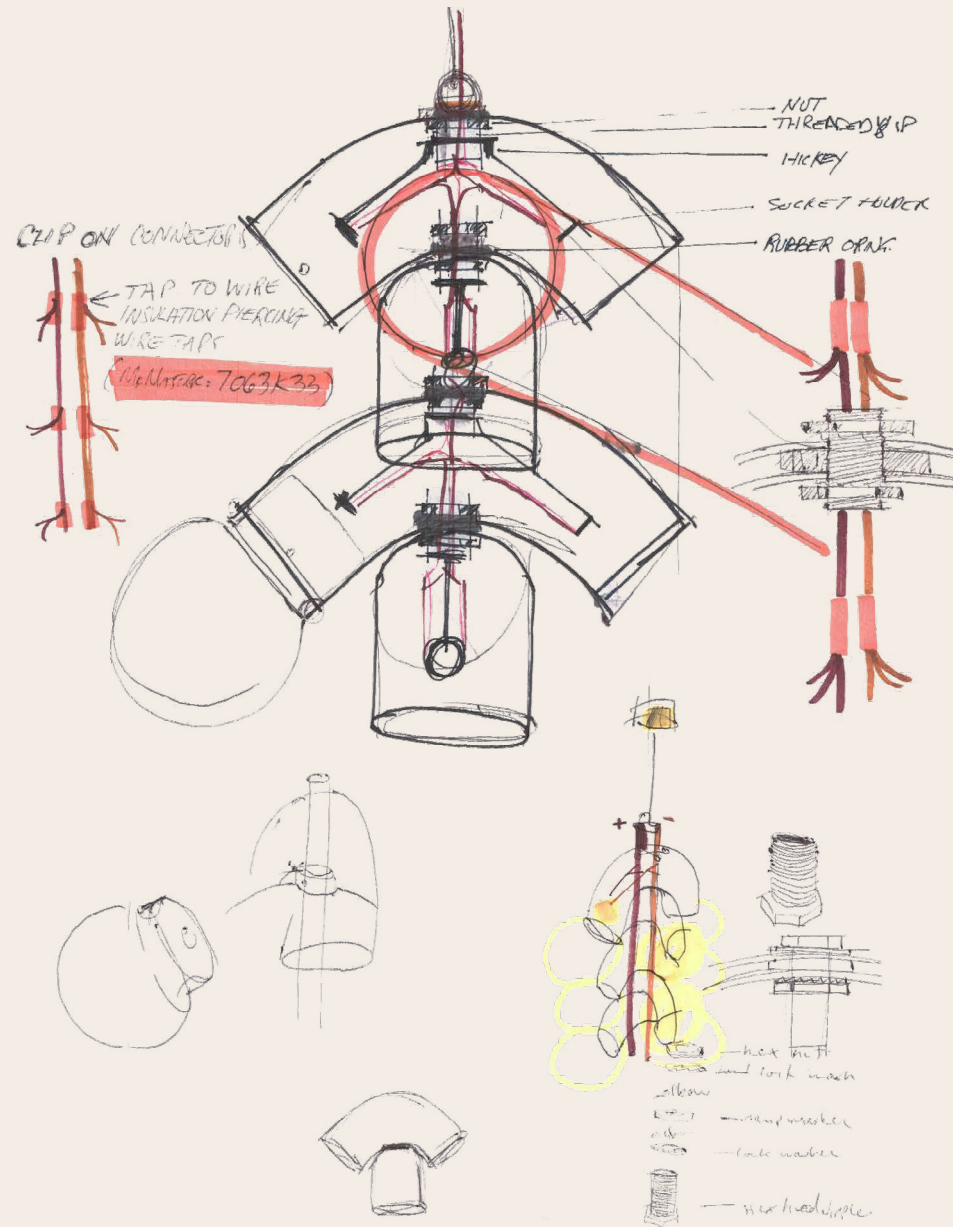

TYPE
Pendant

MATERIALS
Steel, Opal Glass Globe

MANUFACTURED
Canada

DIMENSIONS
Model Specific
- Adjustable drop length: 244cm / 96"
* CUSTOM LENGTH AVAILABLE

TECHNICAL INFORMATION
- Input Voltage:
110-120V, 220-240V
- Lamping:
4W 3000K G9 LED
(Max. 5W per socket)
- Controls: Phase dimming

FINISHES

CHROME MIDNIGHT CHROME CADMIUM YELLOW

COLOUR TEMPERATURE OPTIONS

CERTIFICATIONS

* APPLICATION: DRY INDOOR LOCATION ONLY

The ambitious vertically scaling fixture uses low wattage LED lamps, enabling it to create a big presence with little energy draw. Available in several set lengths, the pendants are at home in a vibrant environment or a quiet interior.