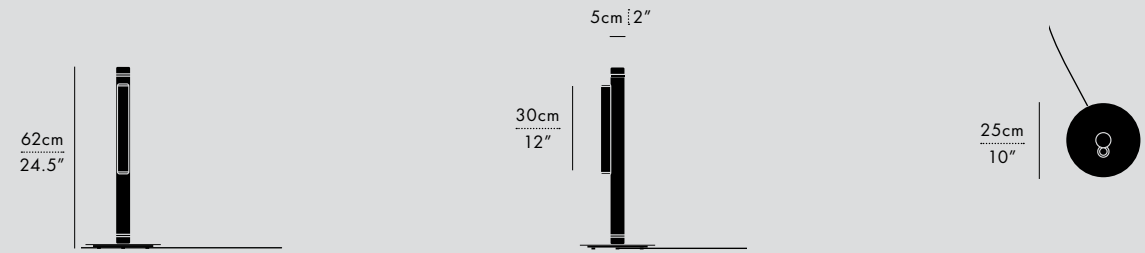

TABLE

FLOOR

TYPE
Table/Floor

MATERIALS
Aluminum, Acrylic

STANDARD FINISHES

DECORATIVE FINISHES

DIMENSIONS

- Table: 62 x 20 x 20cm / 24.5" x 8" x 8"
- Floor: 170 x 25cm x 25cm / 67" x 10" x 10"

TECHNICAL INFORMATION

- Input Voltage: 110-120V, 220-240V
- Lamping: Model specific
- Controls: Hand/foot dimmer switch included

DIM TO WARM

CERTIFICATIONS

MANUFACTURED

Canada

* APPLICATION: DRY INDOOR LOCATION ONLY

PIPELINE FLOOR, CHROME