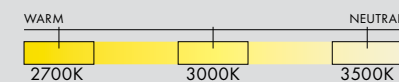

COLOUR TEMPERATURE OPTIONS