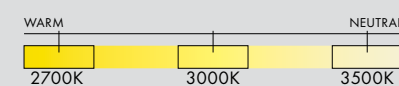

TYPE

Pendant

MATERIALS

Aluminum, Acrylic, Fabric

MANUFACTURED

Canada

DIMENSIONS (PER 1 UNIT)

- Combination Pendant
- A: Ø 90 x 30cm / Ø 35.5" x 11.75"
- B: Ø 90 x 15cm / Ø 35.5" x 6"
- Adjustable drop length: 300cm / 118"
- CUSTOM LENGTH AVAILABLE
- Weight: 6kg / 13lbs

TECHNICAL INFORMATION

- Input Voltage: 110-120V, 220-240V, 110-277V
- Lamping: 1 x Integral 34W 35V DC LED CRI 90+, 50,000 hours
- Power Supply: Phase dimming, 0-10V, DALI

FRAME FINISHES

LENS

COLOUR TEMPERATURE OPTIONS

DIM TO WARM

CERTIFICATIONS

* APPLICATION: DRY INDOOR LOCATION ONLY