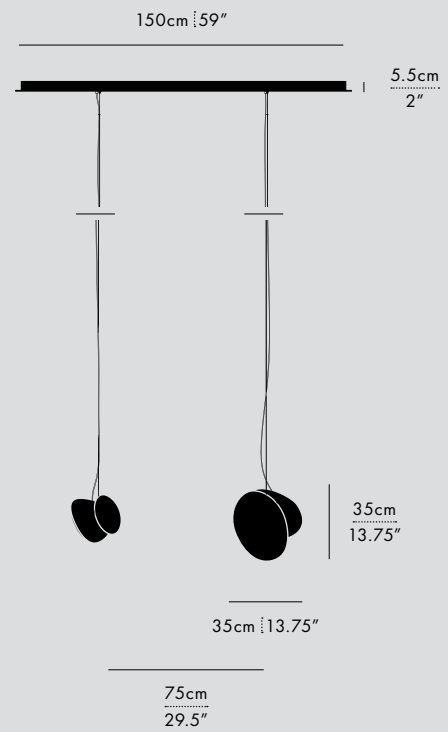

LINEAR 4

*APPROXIMATE DIMENSIONS

*PEBBLE PENDANTS ARE NOT INCLUDED

CANOPY FINISH

The Pebble Linear Canopy can be expanded further than the shown options. For custom arrangements and special projects, please contact info@andlight.ca