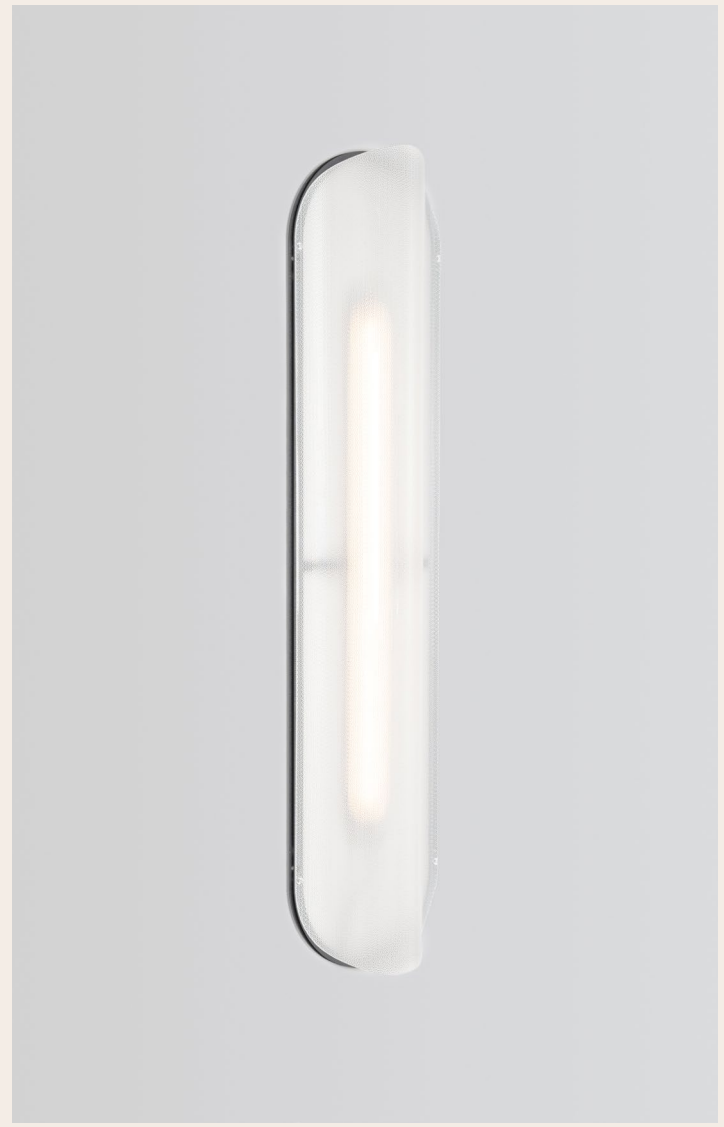

FINISHES

LENS

COLOUR TEMPERATURE OPTIONS

DIM TO WARM

CERTIFICATIONS

* APPLICATION: DRY INDOOR LOCATION ONLY

The Vale Ceiling/Wall strikes a balance between classic utilitarianism and ornate luminaire.

VALE 3, CEILING/WALL, RUST