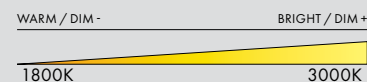

FINISHES

LENS

COLOUR TEMPERATURE OPTIONS

DIM TO WARM

CERTIFICATIONS

* APPLICATION: DRY INDOOR LOCATION ONLY

The Vale Ceiling/Wall strikes a balance between classic utilitarianism and ornate luminaire.

VALE 3, CEILING/WALL, RUST