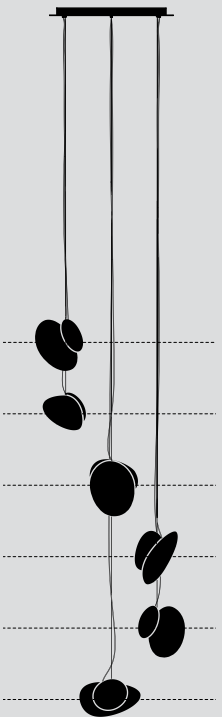

The Pebble Chandelier is arranged in three configurations – helix; double helix; and cluster suspended from either a grey, white or black powder-coated canopy.

The diagrams below illustrate the three configurations in arrangements of 9 pendants.

PEBBLE CHANDELIER

HELIX 9

Available in arrangements of 3, 4, 5, 6, 7, 8, 9, 12 pendants.

DOUBLE HELIX 9

Available in arrangements of 4, 5, 6, 7, 8, 9, 12 pendants.

CLUSTER 9

Available in arrangements of 4, 5, 6, 7, 8, 9, 12 pendants.

HELIX 3

DOUBLE HELIX 4

CLUSTER 5

HELIX 6

DOUBLE HELIX 7

CLUSTER 8

HELIX 9

DOUBLE HELIX 12

TYPE

Pendant Chandelier

PENDANT DIMENSIONS (PER PENDANT)

- Ø 35cm / 13.8"
- Weight: 5kg / 11lbs

CANOPY DIMENSIONS

- Chandelier 3, 4, 5, 6:
  Ø 69cm / 27", Weight: 11kg / 25lbs
- Chandelier 7, 8, 9, 12:
  Ø 96cm / 37.5", Weight: 22kg / 49lbs

COLOUR TEMPERATURE OPTIONS

MATERIALS

Glass, Aluminum

TECHNICAL INFORMATION (PER PENDANT)

- Input Voltage: 110–277V / 220–240V
- Lamping: Integral 14W LED 39V 2700K 90+ CRI, 50,000 hours
- Lumens: 1038 (pearl glass)
- Power Supply: TRIAC/0-10V, DALI

CERTIFICATIONS

* APPLICATION: DRY INDOOR LOCATION ONLY

MANUFACTURED

Canada

GLASS FINISHES

CANOPY FINISHES