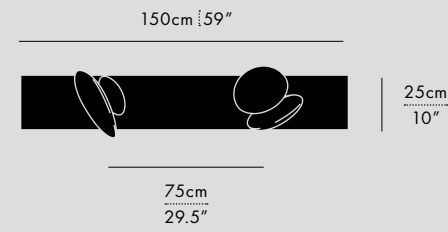

PEBBLE
LINEAR CANOPY

LINEAR 2