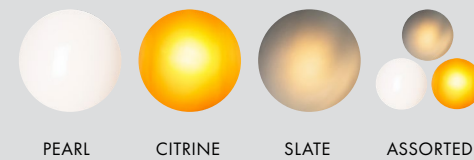

CERTIFICATIONS

* APPLICATION: DRY INDOOR LOCATION ONLY

MANUFACTURED

Canada

GLASS FINISHES

CANOPY FINISHES

INTERIOR
KC DESIGN STUDIO
PHOTO
李國民

PEBBLE
CEILING/WALL