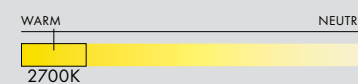

COLOUR TEMPERATURE OPTIONS