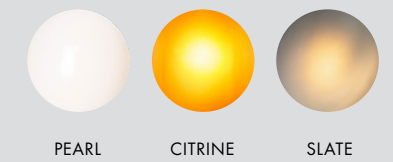

PEBBLE PENDANT

PRIMARY FORM
CHOOSE A OR B

SECONDARY FORM
CHOOSE C OR D

TYPE
Pendant

MATERIALS
Glass, Aluminum

MANUFACTURED
Canada

DIMENSIONS

- **A:** 30.5 x 21 x 16.5cm / 12" x 8.25" x 6.5"
- **B:** 34.5 x 22 x 11cm / 13.5" x 8.75" x 4.25"
- **C:** 23 x 20 x 8.5cm / 9" x 7.75" x 3.5"
- **D:** 20 x 19 x 8.5cm / 7.75" x 7.5" x 3.5"
- Adjustable drop length: 243cm / 96"

TECHNICAL INFORMATION

- Input Voltage: 110-277V, 220-240V
- Lamping: Integral 14W 2700K LED 90+ CRI, 50,000 hours
- Lumens: 1038 lumens delivered (pearl glass)
- Power Supply: TRIAC/0-10V, DALI

FINISHES

COLOUR TEMPERATURE OPTIONS

CERTIFICATIONS

* APPLICATION: DRY INDOOR LOCATION ONLY