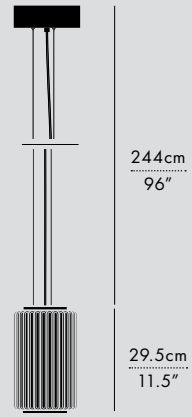

COLUMN 175
PENDANT

COLUMN 300
PENDANT

VERTICAL

HORIZONTAL