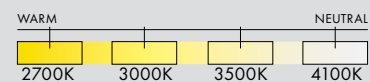

COLOUR TEMPERATURE OPTIONS