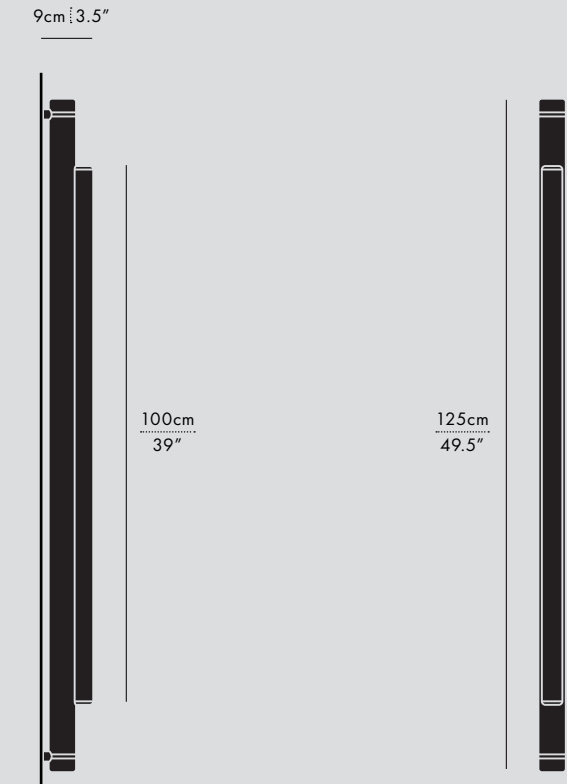

TYPE
Ceiling/Wall

MATERIALS
Aluminum, Acrylic

STANDARD FINISHES

DECORATIVE FINISHES

DIMENSIONS

– Model specific

POWER TRIM OPTIONS

- Trimless (Mud-in or surface mount, remote power supply)
- Cover plate (Junction box, 4.5" x 4.5")
- SEE INSTALL INSTRUCTIONS

TECHNICAL INFORMATION

- Input Voltage: 110–120V, 220–240V
- Lamping: Model specific
- Power Supply: Phase dimming, 0–10V, DALI

COLOUR TEMPERATURE OPTIONS

DIM TO WARM

CERTIFICATIONS

MANUFACTURED

Canada

* APPLICATION: DRY INDOOR LOCATION ONLY