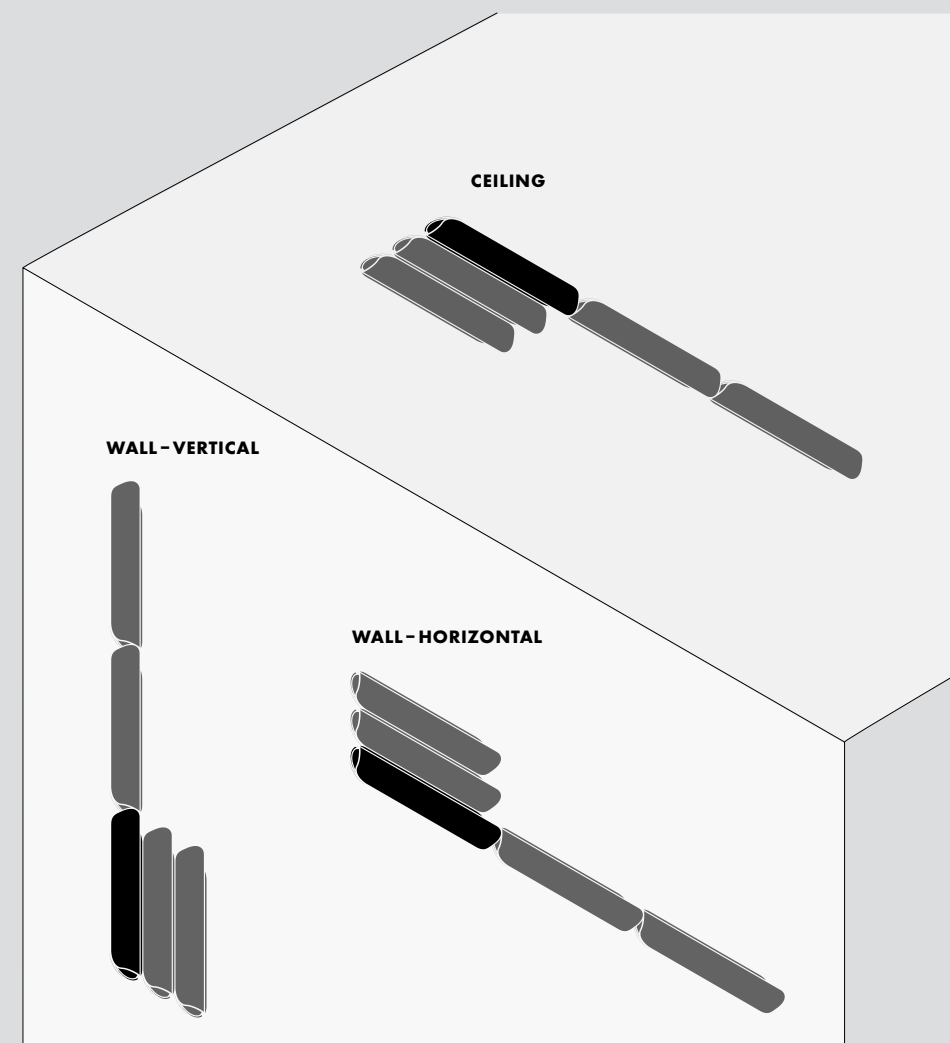

SINGLE VALE CW DIMENSIONS

8cm
3.25"

102cm
40"

23cm
9"

TYPE
Ceiling/Wall

MATERIALS
Aluminum, Acrylic

MANUFACTURED
Canada

DIMENSIONS (PER 1 UNIT)
- Luminaire: 102 x 16 x 23cm /
40" x 6.25" x 9"

TECHNICAL INFORMATION
- Input Voltage:
110-120V, 220-240V, 110-277V
- Lamping:
Integral 10W 24V DC LED
CRI 90+, 50,000 hours
- Lumens:
694 lumens delivered
- Power Supply:
Phase Dimming, 0-10V, DALI

FINISHES   **LENS**

ANTHRACITE   SILICA   RUST   CLEAR

CERTIFICATIONS

* APPLICATION: DRY INDOOR LOCATION ONLY