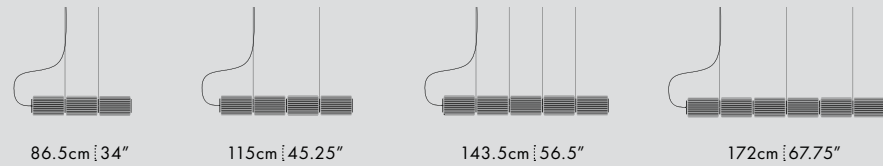

VERTICAL

HORIZONTAL

TYPE
Pendant

MATERIALS
Glass, Aluminum

MANUFACTURED
Canada

DIMENSIONS (PER 1 UNIT)

- Luminaire: Ø 17.5 x 29.5cm / Ø 7" x 11.5"
- Adjustable drop length: 244cm / 96"
- CUSTOM LENGTH AVAILABLE
- Weight: 3.6kg / 7.9lbs

TECHNICAL INFORMATION

- Input Voltage: 110-120V, 220-240V, 110-277V
- Lamping: 12W 24V DC LED (PER UNIT) CRI 90+, 50,000 hours
- Power Supply: Phase dimming, 0-10V, DALI

FINISHES

COLOUR TEMPERATURE OPTIONS

DIM TO WARM

CERTIFICATIONS

TYPE
Pendant

MATERIALS
Glass, Aluminum

MANUFACTURED
Canada

DIMENSIONS (PER 1 UNIT)

- Luminaire: Ø 30 x 29.5cm / Ø 11.75" x 11.5"
- Adjustable drop length: 244cm / 96"
- CUSTOM LENGTH AVAILABLE
- Weight: 5.3kg / 11.7lbs

TECHNICAL INFORMATION

- Input Voltage: 110-120V, 220-240V, 110-277V
- Lamping: 12W 24V DC LED (PER UNIT) CRI 90+, 50,000 hours
- Power Supply: Phase dimming, 0-10V, DALI

FINISHES

COLOUR TEMPERATURE OPTIONS

DIM TO WARM

CERTIFICATIONS