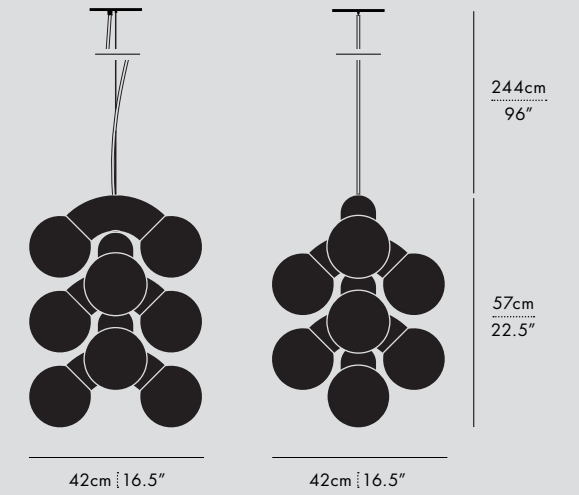

VINE 5

TYPE
Pendant

MATERIALS
Steel, Opal Glass Globe

MANUFACTURED
Canada

DIMENSIONS
Model Specific
- Adjustable drop length: 244cm / 96"
* CUSTOM LENGTH AVAILABLE

TECHNICAL INFORMATION
- Input Voltage:
110-120V, 220-240V
- Lamping:
4W 3000K G9 LED
(Max. 5W per socket)
- Controls: Phase dimming

FINISHES

CHROME MIDNIGHT CHROME CADMIUM YELLOW

COLOUR TEMPERATURE OPTIONS

CERTIFICATIONS

* APPLICATION: DRY INDOOR LOCATION ONLY

The ambitious vertically scaling fixture uses low wattage LED lamps, enabling it to create a big presence with little energy draw. Available in several set lengths, the pendants are at home in a vibrant environment or a quiet interior.