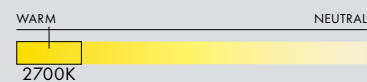

COLOUR TEMPERATURE OPTIONS