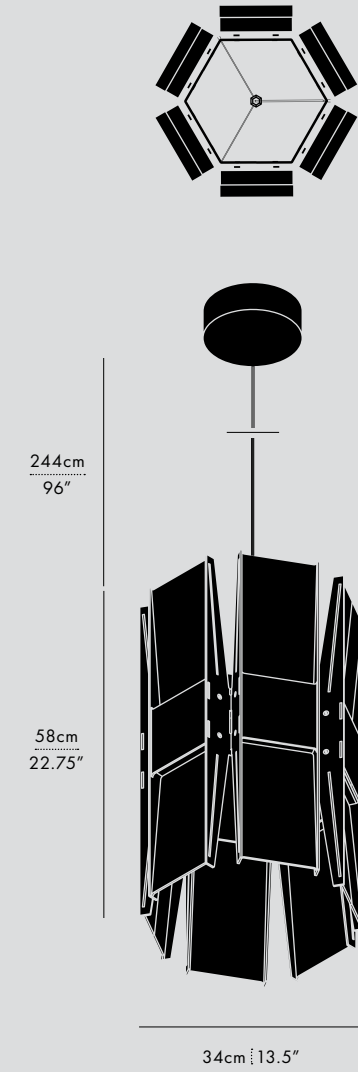

VECTOR 6

TYPE
Pendant

MATERIALS
Steel

MANUFACTURED
Canada

DIMENSIONS

- Vector 3: 58cm x 22cm / 22.75" x 8.5"
- Vector 6: 58cm x 34cm / 22.75" x 13.5"
- Adjustable cord length: 244cm / 96"
- CUSTOM LENGTH AVAILABLE

TECHNICAL INFORMATION

- Input Voltage: 110-120V, 220-240V, 110-277V
- Power Supply: TRIAC/0-10V, DALI

FINISHES

BLACK STEEL   WEATHERED STEEL   POLISHED STAINLESS STEEL

CERTIFICATIONS

* APPLICATION: DRY INDOOR LOCATION ONLY