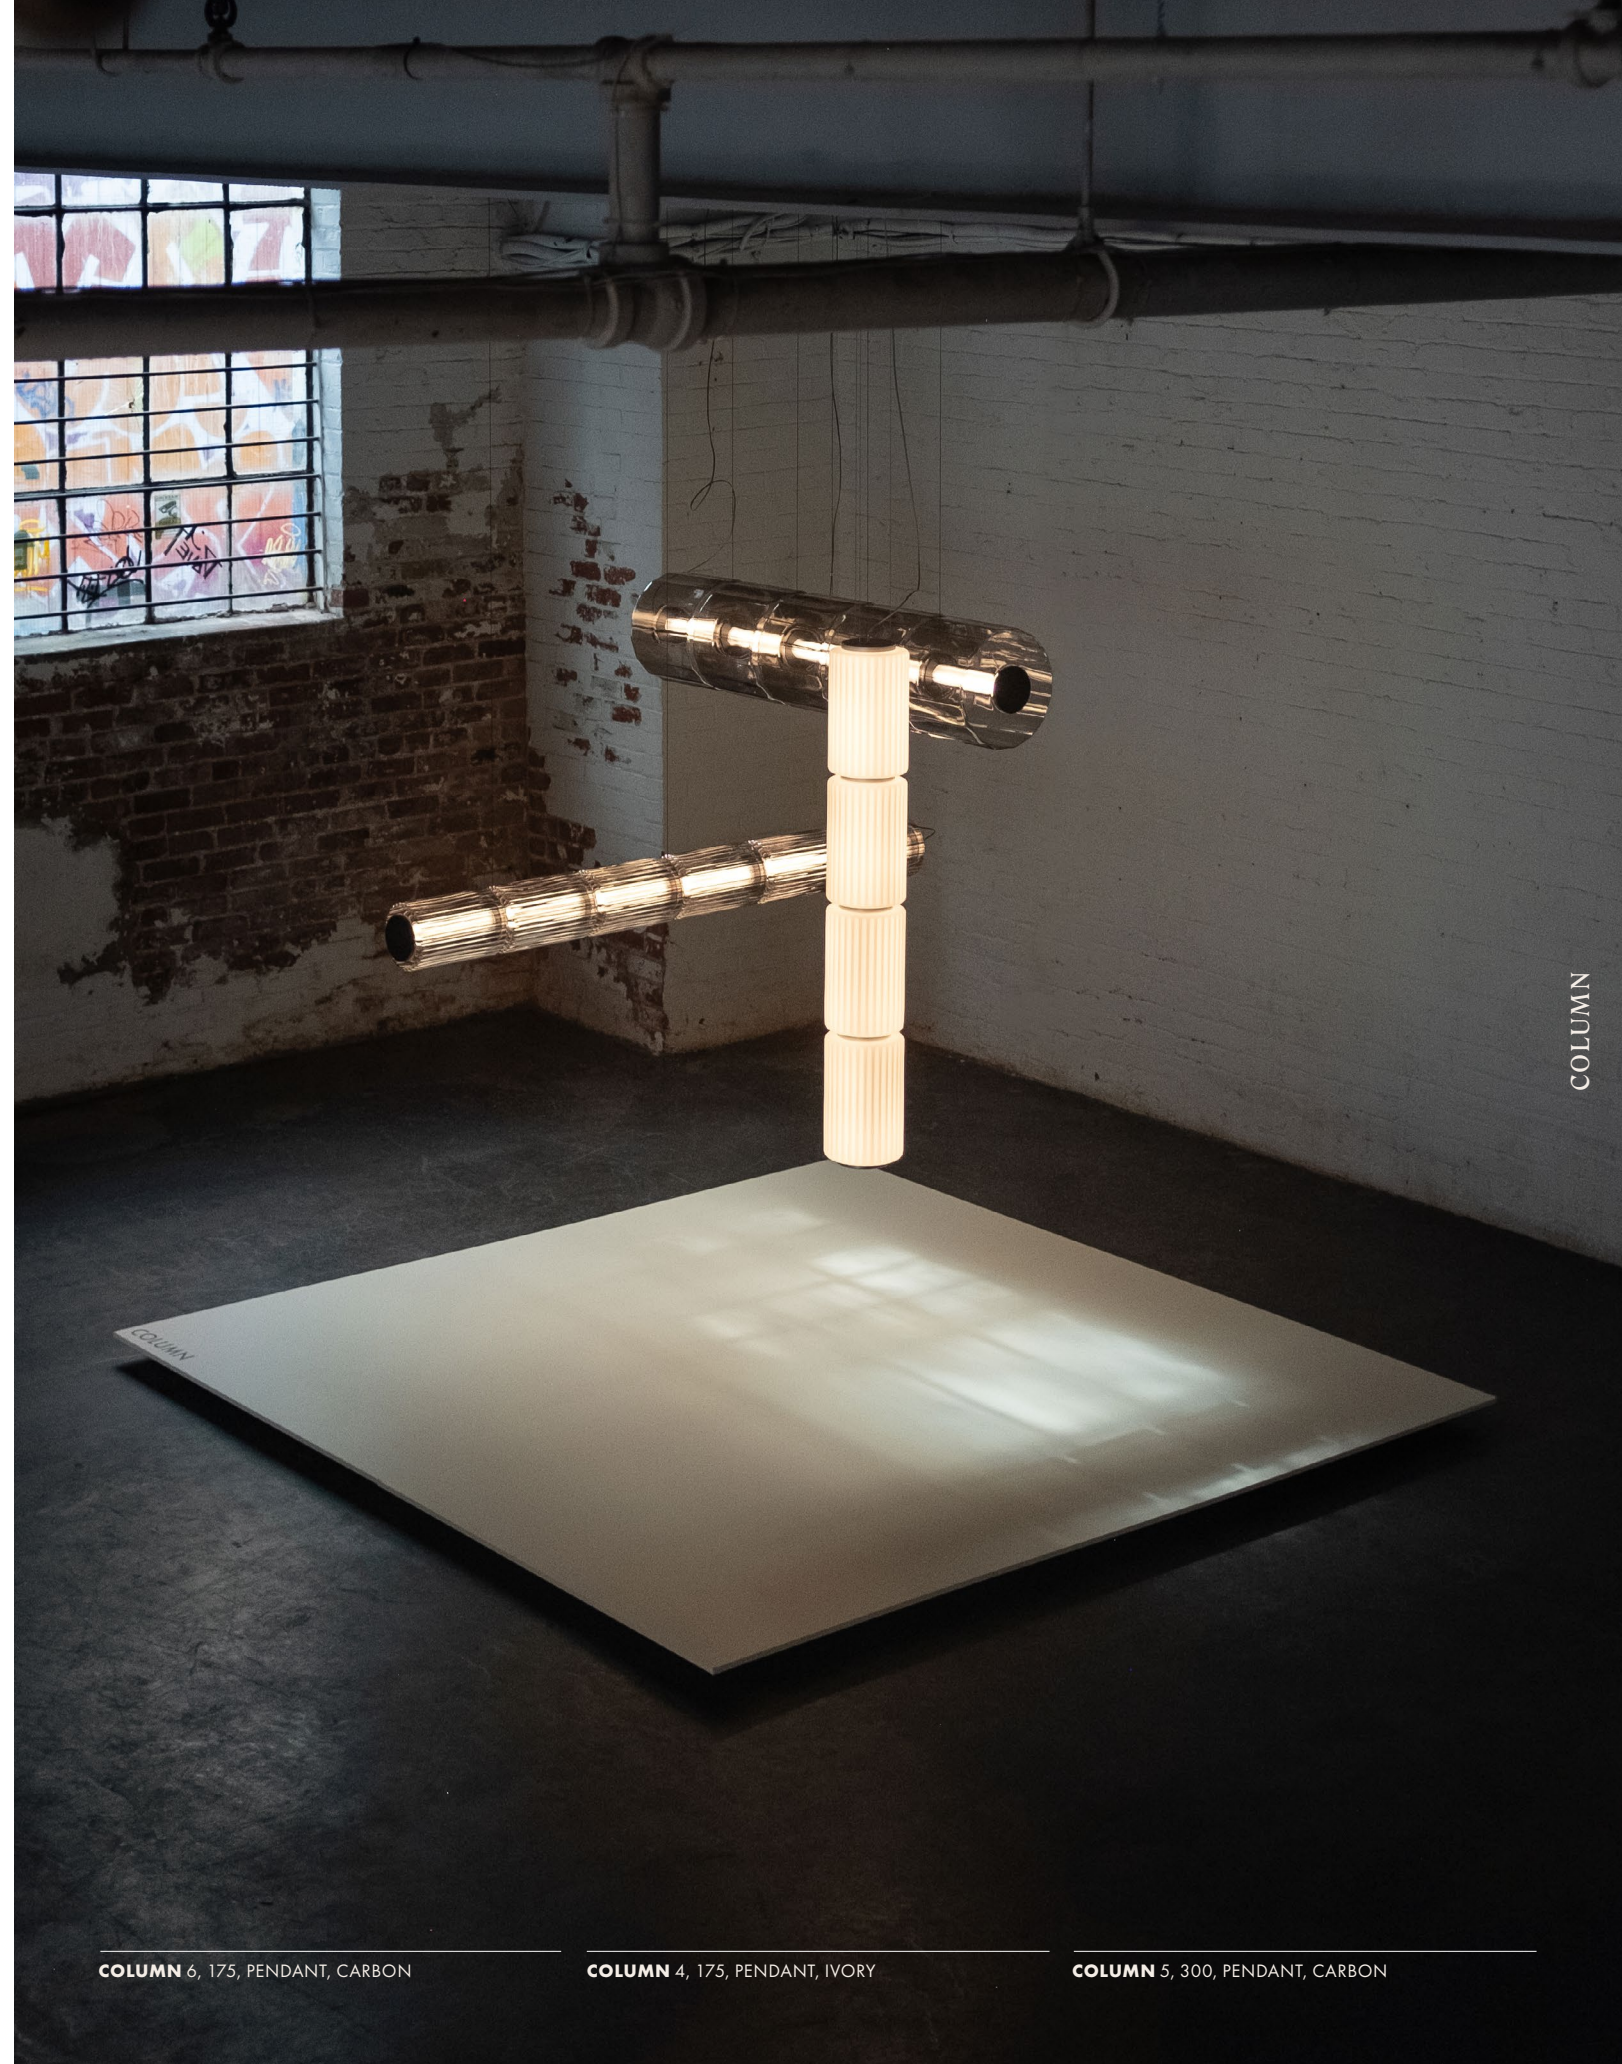

COLUMN 5, 175, PENDANT, HORIZONTAL, IVORY

COLUMN 6, 175, PENDANT, CARBON

COLUMN 4, 175, PENDANT, IVORY

COLUMN 5, 300, PENDANT, CARBON