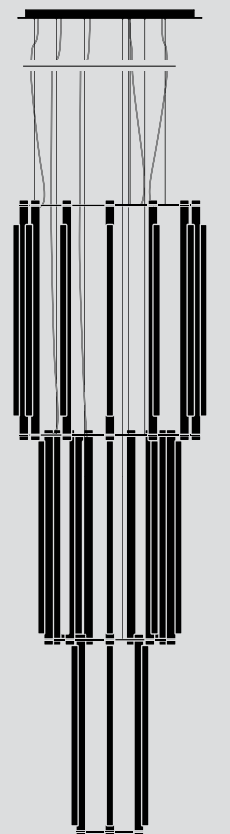

DESIGN

CAINE HEINTZMAN

YEAR

2012

SERIES

PENDANT

CHANDELIER

CEILING/WALL

Ø 101.5cm | 40"

CHANDELIER 9

162cm
63.75"

Ø 101.5cm | 40"

CHANDELIER 4

125cm
49.25"

Ø 46.5cm | 18.25"

CHANDELIER 5

125cm
49.25"

Ø 76.5cm | 30"

CHANDELIER 6

125cm
49.25"

Ø 101.5cm | 40"

CHANDELIER 10

115cm
45.25"

Ø 101.5cm | 40"

CHANDELIER 11

199cm
78.5"

Ø 101.5cm | 40"

CHANDELIER 12

366cm
144"

105.5cm | 40"

ORIENTATION

Pipeline Chandeliers 1-6 are available in both vertical and horizontal suspension.