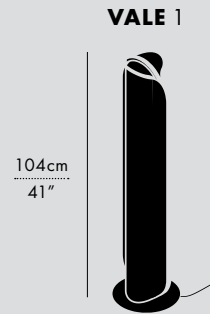

DIMENSIONS

- **A:** 30 x 25 x 24cm /
11.75" x 10" x 9.5"
- **B:** 31 x 25 x 18cm /
12.25" x 10" x 7"
- **C:** 23 x 25 x 16cm /
9" x 10" x 6.25"
- **D:** 20 x 25 x 16cm /
7.75" x 10" x 6.25"

TECHNICAL INFORMATION

VALE 2, CEILING/WALL, RUST

VALE
CEILING/WALL

VALE 1, CEILING/WALL, ANTHRACITE

SINGLE VALE CW DIMENSIONS

8cm
3.25"

102cm
40"

23cm
9"

TYPE
Ceiling/Wall

MATERIALS
Aluminum, Acrylic

MANUFACTURED
Canada

DIMENSIONS (PER 1 UNIT)
- Luminaire: 102 x 16 x 23cm /
40" x 6.25" x 9"

TECHNICAL INFORMATION
- Input Voltage:
110-120V, 220-240V, 110-277V
- Lamping:
Integral 10W 24V DC LED
CRI 90+, 50,000 hours
- Lumens:
694 lumens delivered
- Power Supply:
Phase Dimming, 0-10V, DALI

VALE 1, FLOOR, ANTHRACITE

VALE 2, FLOOR, ANTHRACITE

TYPE
Floor

MATERIALS
Aluminum, Acrylic

MANUFACTURED
Canada

DIMENSIONS

- Vale Floor 1: 104 x 16 x 23cm / 41" x 6.25" x 9"
- Vale Floor 2: 205 x 16 x 23cm / 80.75" x 6.25" x 9"