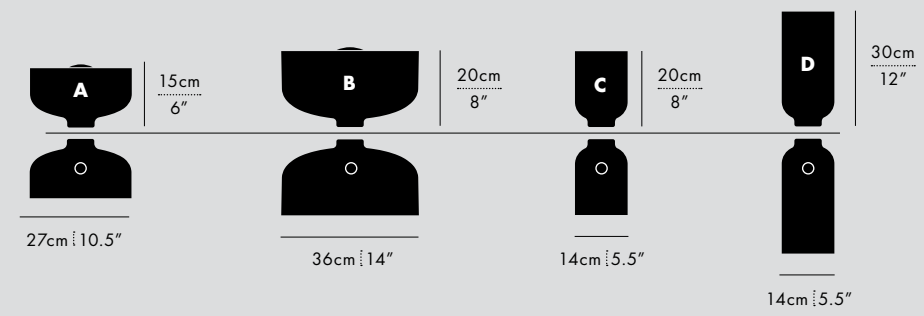

SPOTLIGHT VOLUMES

TABLE