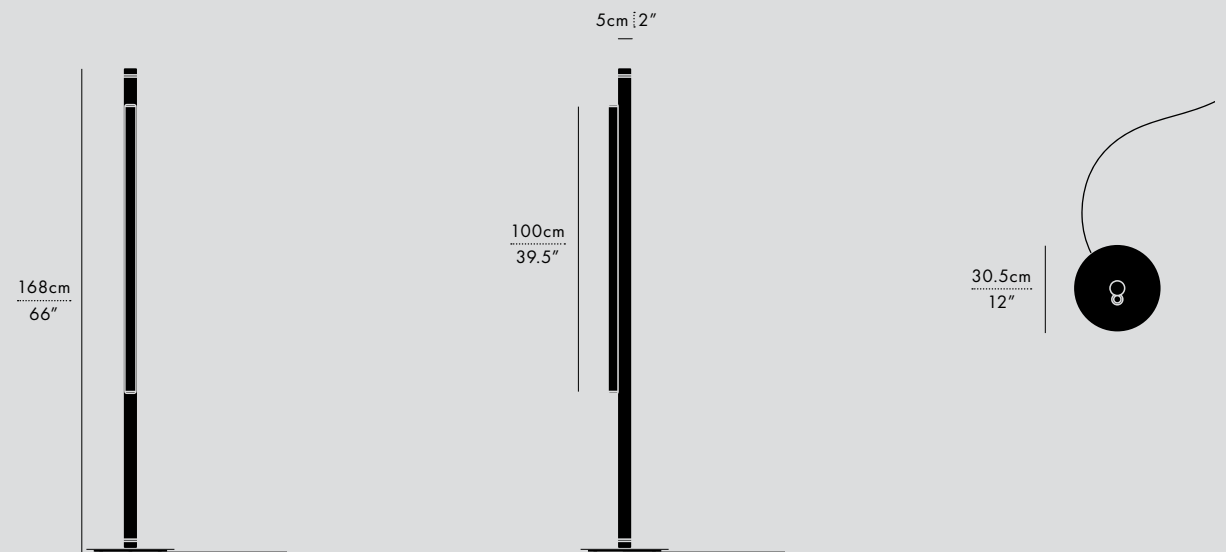

FLOOR

TYPE
Table/Floor

MATERIALS
Aluminum, Acrylic

STANDARD FINISHES

DECORATIVE FINISHES

DIMENSIONS

- Table: 62 x 20 x 20cm / 24.5" x 8" x 8"
- Floor: 170 x 25cm x 25cm / 67" x 10" x 10"

TECHNICAL INFORMATION

- Input Voltage: 110-120V, 220-240V
- Lamping: Model specific
- Controls: Hand/foot dimmer switch included

DIM TO WARM

CERTIFICATIONS

MANUFACTURED

Canada

* APPLICATION: DRY INDOOR LOCATION ONLY

PIPELINE FLOOR, CHROME