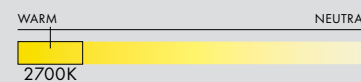

COLOUR TEMPERATURE OPTIONS