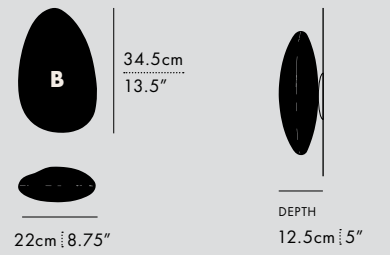

MANUFACTURED
Canada

DIMENSIONS (PER 1 UNIT)

- Luminaire: Ø 17.5 x 29.5cm / Ø 7" x 11.5"
- Adjustable drop length: 244cm / 96"
- * CUSTOM LENGTH AVAILABLE
- Weight: 3.6kg / 7.9lbs

TECHNICAL INFORMATION

- Input Voltage: 110-120V, 220-240V, 110-277V
- Lamping: 12W 24V DC LED (PER UNIT) CRI 90+, 50,000 hours
- Power Supply: Phase dimming, 0-10V, DALI

TYPE

Pendant Chandelier

PENDANT DIMENSIONS (PER PENDANT)

- Ø 35cm / 13.8"
- Weight: 5kg / 11lbs

CANOPY DIMENSIONS

- Chandelier 3, 4, 5, 6:
Ø 69cm / 27", Weight: 11kg / 25lbs
- Chandelier 7, 8, 9, 12:
Ø 96cm / 37.5", Weight: 22kg / 49lbs

TYPE
Ceiling/Wall

MATERIALS
Glass, Aluminum

MANUFACTURED
Canada

- DIMENSIONS**
- **A:** 30.5 x 21 x 18cm / 12" x 8.25" x 7"
 - **B:** 34.5 x 22 x 12.5cm / 13.5" x 8.75" x 5"
 - **C:** 23 x 20 x 10cm / 9" x 7.75" x 4"
 - **D:** 20 x 19 x 10cm / 7.75" x 7.5" x 4"

DIMENSIONS

- **A:** 30 x 25 x 24cm /
11.75" x 10" x 9.5"
- **B:** 31 x 25 x 18cm /
12.25" x 10" x 7"
- **C:** 23 x 25 x 16cm /
9" x 10" x 6.25"
- **D:** 20 x 25 x 16cm /
7.75" x 10" x 6.25"

TECHNICAL INFORMATION