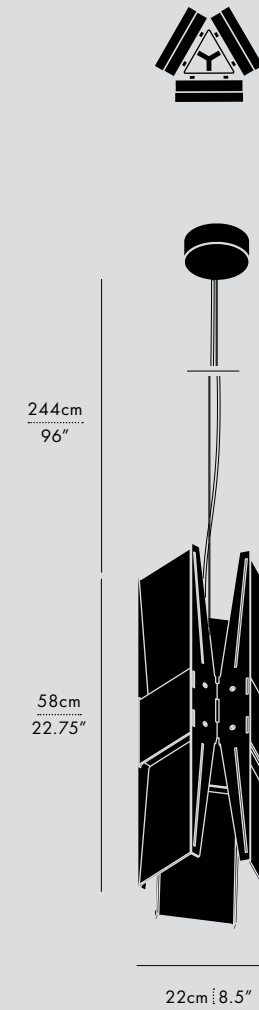

VECTOR 3

VECTOR 6

TYPE
Pendant

MATERIALS
Steel

MANUFACTURED
Canada

DIMENSIONS

- Vector 3: 58cm x 22cm / 22.75" x 8.5"
- Vector 6: 58cm x 34cm / 22.75" x 13.5"
- Adjustable cord length: 244cm / 96"
- CUSTOM LENGTH AVAILABLE

TECHNICAL INFORMATION

- Input Voltage: 110-120V, 220-240V, 110-277V
- Power Supply: TRIAC/0-10V, DALI

FINISHES

BLACK STEEL   WEATHERED STEEL   POLISHED STAINLESS STEEL

CERTIFICATIONS

* APPLICATION: DRY INDOOR LOCATION ONLY