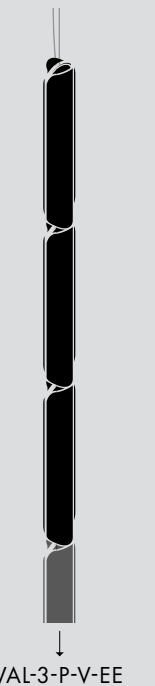

30 x 25 x 24cm /
11.75" x 10" x 9.5"

31 x 25 x 18cm /
12.25" x 10" x 7"

23 x 25 x 16cm /
9" x 10" x 6.25"

20 x 25 x 16cm /
7.75" x 10" x 6.25"

TYPE
Table

MATERIALS
Glass, Aluminum, Concrete

MANUFACTURED
Canada

DIMENSIONS

- **A:** 30 x 25 x 24cm /
11.75" x 10" x 9.5"
- **B:** 31 x 25 x 18cm /
12.25" x 10" x 7"
- **C:** 23 x 25 x 16cm /
9" x 10" x 6.25"
- **D:** 20 x 25 x 16cm /
7.75" x 10" x 6.25"

TECHNICAL INFORMATION

DESIGN	CAINE HEINTZMAN
YEAR	2019-23
SERIES	PENDANT
	CEILING/WALL
	FLOOR

INTERIOR
 WNDR ARCHITECTURE + DESIGN
PHOTO
 JESSE LAVER

VALE 2, PENDANT, HORIZONTAL Y-AXIS, ANTHRACITE

HORIZONTAL, X-AXIS

HORIZONTAL, Y-AXIS

VERTICAL

**HORIZONTAL, X-AXIS
SIDE-TO-SIDE**

**HORIZONTAL, Y-AXIS
SIDE-TO-SIDE**

**VERTICAL
SIDE-TO-SIDE**

**HORIZONTAL, X-AXIS
END-TO-END**

**HORIZONTAL, Y-AXIS
END-TO-END**

**VERTICAL
END-TO-END**

VAL-2-P-V-EE