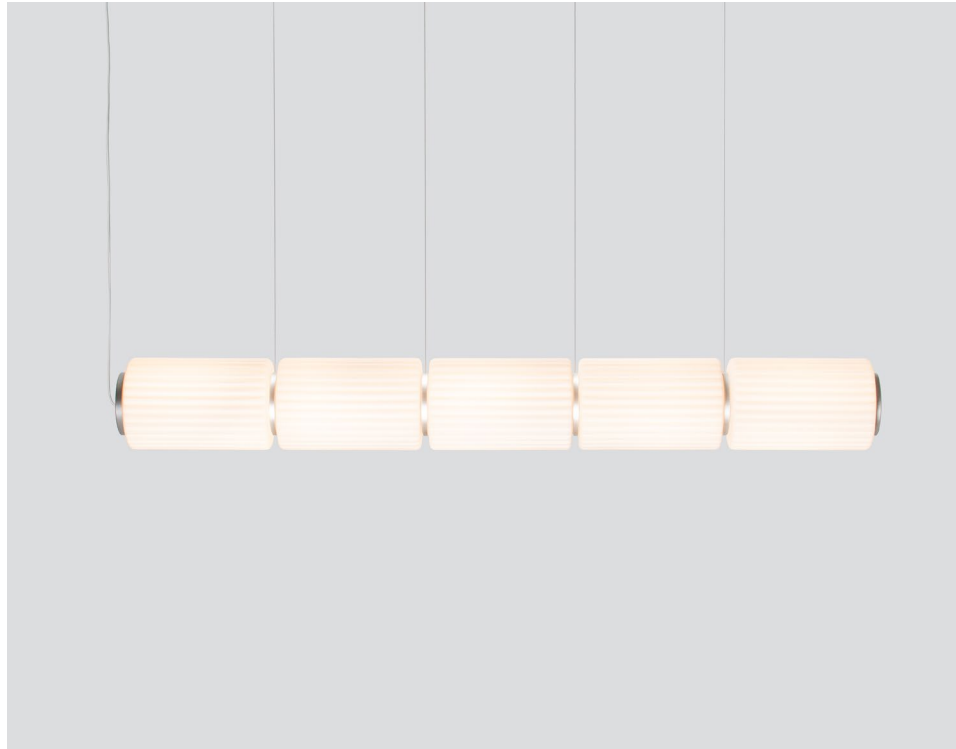

COLUMN 5, 175, PENDANT, HORIZONTAL, IVORY

COLUMN 6, 175, PENDANT, CARBON

COLUMN 4, 175, PENDANT, IVORY

COLUMN 5, 300, PENDANT, CARBON