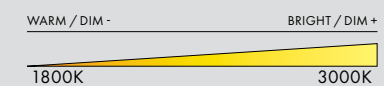

TABLE

FLOOR

TYPE
Table/Floor

MATERIALS
Aluminum, Acrylic

STANDARD FINISHES

DECORATIVE FINISHES

DIMENSIONS

- Table: 62 x 20 x 20cm / 24.5" x 8" x 8"
- Floor: 170 x 25cm x 25cm / 67" x 10" x 10"

TECHNICAL INFORMATION

- Input Voltage: 110-120V, 220-240V
- Lamping: Model specific
- Controls: Hand/foot dimmer switch included

DIM TO WARM

CERTIFICATIONS

MANUFACTURED

Canada

* APPLICATION: DRY INDOOR LOCATION ONLY

PIPELINE FLOOR, CHROME