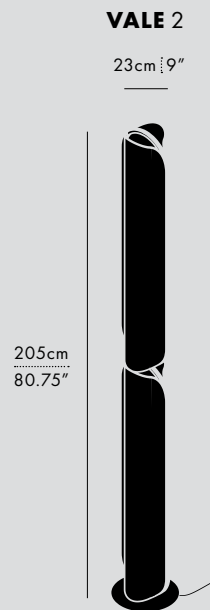

DIMENSIONS

- **A:** 30 x 25 x 24cm /
11.75" x 10" x 9.5"
- **B:** 31 x 25 x 18cm /
12.25" x 10" x 7"
- **C:** 23 x 25 x 16cm /
9" x 10" x 6.25"
- **D:** 20 x 25 x 16cm /
7.75" x 10" x 6.25"

TECHNICAL INFORMATION

VAL-3-P-V-EE

TYPE
Pendant

MATERIALS
Aluminum, Acrylic

MANUFACTURED
Canada

DIMENSIONS (PER 1 UNIT)

– Luminaire: 102 x 16 x 23cm /
40" x 6.25" x 9"

TECHNICAL INFORMATION

– Input Voltage:
110–120V, 220–240V, 110–277V
– Lamping:
Integral 20W 24V DC LED
CRI 90+, 50,000 hours
– Lumens:
1388 lumens delivered
– Power Supply:
Phase Dimming, 0-10V, DALI

MATERIALS
Aluminum, Acrylic

MANUFACTURED
Canada

DIMENSIONS (PER 1 UNIT)
- Luminaire: 102 x 16 x 23cm /
40" x 6.25" x 9"

TECHNICAL INFORMATION
- Input Voltage:
110-120V, 220-240V, 110-277V
- Lamping:
Integral 10W 24V DC LED
CRI 90+, 50,000 hours
- Lumens:
694 lumens delivered
- Power Supply:
Phase Dimming, 0-10V, DALI

VALE 1, FLOOR, ANTHRACITE

VALE 2, FLOOR, ANTHRACITE

TYPE
Floor

MATERIALS
Aluminum, Acrylic

MANUFACTURED
Canada

DIMENSIONS

- Vale Floor 1: 104 x 16 x 23cm / 41" x 6.25" x 9"
- Vale Floor 2: 205 x 16 x 23cm / 80.75" x 6.25" x 9"