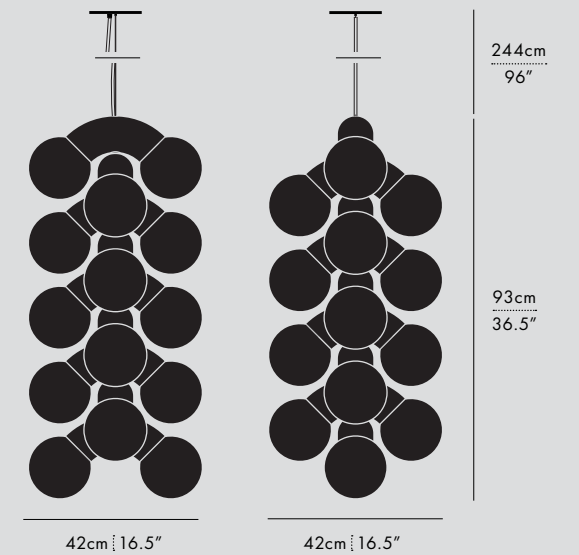

PHOTO
CLAIRE ESPARROS

VINE 3

VINE 5

VINE 7

VINE 9

TYPE
Pendant

MATERIALS
Steel, Opal Glass Globe

MANUFACTURED
Canada