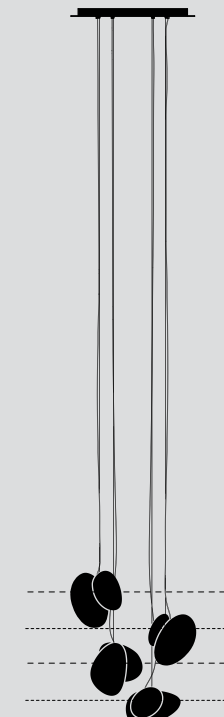

DOUBLE HELIX 4