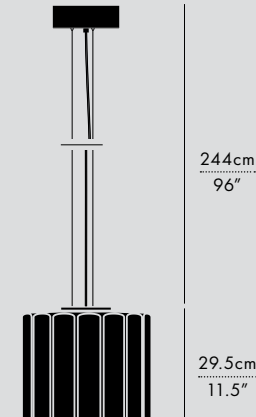

VERTICAL

HORIZONTAL