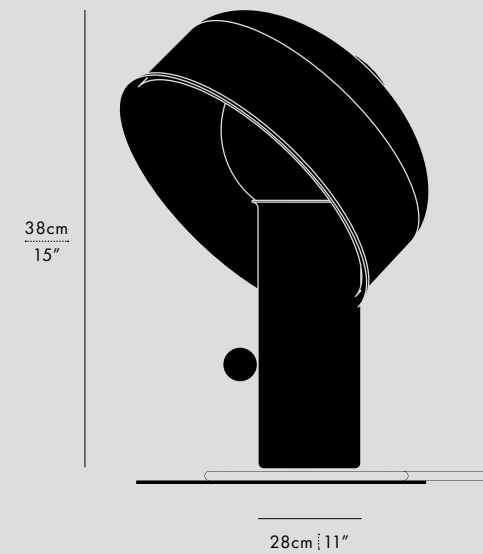

DIMENSIONS

- **A:** 30 x 25 x 24cm /
11.75" x 10" x 9.5"
- **B:** 31 x 25 x 18cm /
12.25" x 10" x 7"
- **C:** 23 x 25 x 16cm /
9" x 10" x 6.25"
- **D:** 20 x 25 x 16cm /
7.75" x 10" x 6.25"

TECHNICAL INFORMATION

DESIGN	LUKAS PEET
YEAR	2019
SERIES	TABLE

PIVOT
TABLE

Playful and interactive, the table light allows for easy adjustments and dimming control.

PIVOT TABLE, BASALT

TYPE
Table

MATERIALS
Steel, Etched Glass

MANUFACTURED
Canada