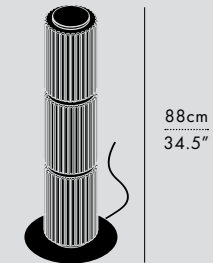

TABLE
175

TABLE
300

FLOOR
300

TYPE
Table/Floor

MATERIALS
Glass, Aluminum

MANUFACTURED
Canada

DIMENSIONS (PER 1 UNIT)

- Column 175:
  Ø 17.5 x 29.5cm / Ø 7" x 11.5"
  Weight: 3.6kg / 7.9lbs
- Column 300:
  Ø 30 x 29.5cm / Ø 11.75" x 11.5"
  Weight: 5.3kg / 11.7lbs

TECHNICAL INFORMATION

- Input Voltage:
  110-120V, 220-240V
- Lamping:
  12W 24V DC LED (PER UNIT)
  CRI 90+, 50,000 hours
- Controls:
  Hand/foot dimmer switch included

FINISHES

BASE

DIM TO WARM

CERTIFICATIONS

* APPLICATION: DRY INDOOR LOCATION ONLY