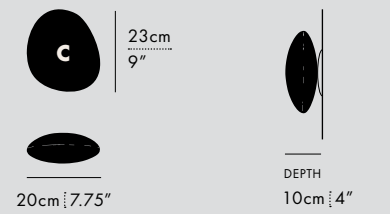

MANUFACTURED
Canada

DIMENSIONS (PER 1 UNIT)

- Luminaire: Ø 17.5 x 29.5cm / Ø 7" x 11.5"
- Adjustable drop length: 244cm / 96"
- * CUSTOM LENGTH AVAILABLE
- Weight: 3.6kg / 7.9lbs

TECHNICAL INFORMATION

- Input Voltage: 110-120V, 220-240V, 110-277V
- Lamping: 12W 24V DC LED (PER UNIT) CRI 90+, 50,000 hours
- Power Supply: Phase dimming, 0-10V, DALI

TYPE

Pendant Chandelier

PENDANT DIMENSIONS (PER PENDANT)

- Ø 35cm / 13.8"
- Weight: 5kg / 11lbs

CANOPY DIMENSIONS

- Chandelier 3, 4, 5, 6:
Ø 69cm / 27", Weight: 11kg / 25lbs
- Chandelier 7, 8, 9, 12:
Ø 96cm / 37.5", Weight: 22kg / 49lbs

TYPE
Ceiling/Wall

MATERIALS
Glass, Aluminum

MANUFACTURED
Canada

- DIMENSIONS**
- **A:** 30.5 x 21 x 18cm / 12" x 8.25" x 7"
 - **B:** 34.5 x 22 x 12.5cm / 13.5" x 8.75" x 5"
 - **C:** 23 x 20 x 10cm / 9" x 7.75" x 4"
 - **D:** 20 x 19 x 10cm / 7.75" x 7.5" x 4"

DIMENSIONS

- **A:** 30 x 25 x 24cm /
11.75" x 10" x 9.5"
- **B:** 31 x 25 x 18cm /
12.25" x 10" x 7"
- **C:** 23 x 25 x 16cm /
9" x 10" x 6.25"
- **D:** 20 x 25 x 16cm /
7.75" x 10" x 6.25"

TECHNICAL INFORMATION