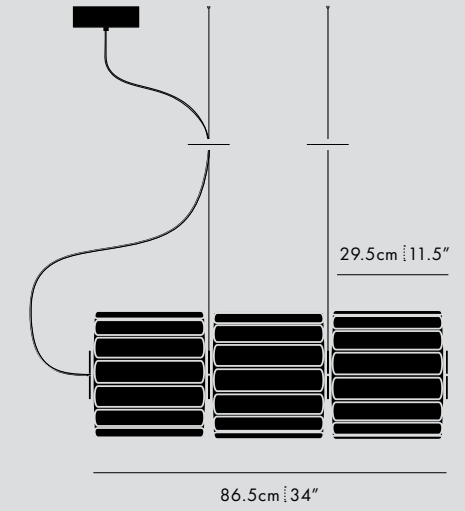

VERTICAL

HORIZONTAL

TYPE
Pendant

MATERIALS
Glass, Aluminum

MANUFACTURED
Canada

DIMENSIONS (PER 1 UNIT)

- Luminaire: Ø 17.5 x 29.5cm / Ø 7" x 11.5"
- Adjustable drop length: 244cm / 96"
- CUSTOM LENGTH AVAILABLE
- Weight: 3.6kg / 7.9lbs

TECHNICAL INFORMATION

- Input Voltage: 110-120V, 220-240V, 110-277V
- Lamping: 12W 24V DC LED (PER UNIT) CRI 90+, 50,000 hours
- Power Supply: Phase dimming, 0-10V, DALI

FINISHES

COLOUR TEMPERATURE OPTIONS

DIM TO WARM

CERTIFICATIONS

TYPE
Pendant

MATERIALS
Glass, Aluminum

MANUFACTURED
Canada

DIMENSIONS (PER 1 UNIT)

- Luminaire: Ø 30 x 29.5cm / Ø 11.75" x 11.5"
- Adjustable drop length: 244cm / 96"
- CUSTOM LENGTH AVAILABLE
- Weight: 5.3kg / 11.7lbs

TECHNICAL INFORMATION

- Input Voltage: 110-120V, 220-240V, 110-277V
- Lamping: 12W 24V DC LED (PER UNIT) CRI 90+, 50,000 hours
- Power Supply: Phase dimming, 0-10V, DALI

FINISHES

COLOUR TEMPERATURE OPTIONS

DIM TO WARM

CERTIFICATIONS