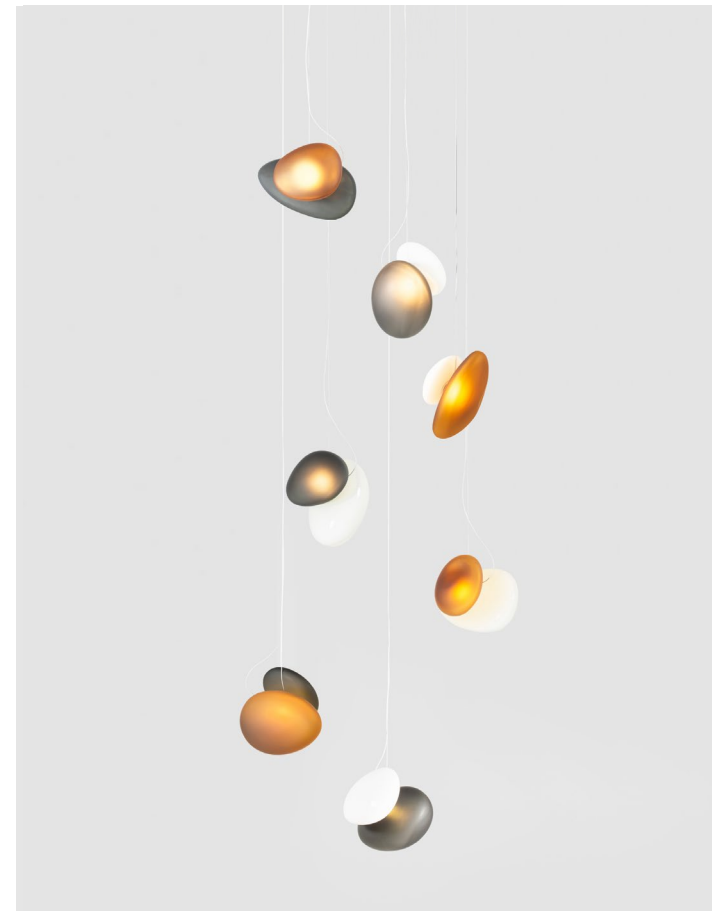

CERTIFICATIONS

* APPLICATION: DRY INDOOR LOCATION ONLY

The Vector floor lamp adjoins three tall rectilinear sections in a vertical orientation, affirming stillness in its statuesque beauty. Light pours onto the inner and outer faces bidirectionally.

*PEBBLE PENDANTS ARE NOT INCLUDED

CANOPY FINISH

The Pebble Linear Canopy can be expanded further than the shown options. For custom arrangements and special projects, please contact info@andlight.ca

PEBBLE

The Pebble Chandelier is arranged in three configurations – helix; double helix; and cluster suspended from either a grey, white or black powder-coated canopy.

The diagrams below illustrate the three configurations in arrangements of 9 pendants.