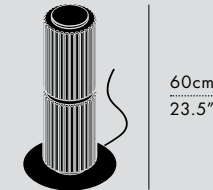

TABLE
175

TABLE
300

FLOOR
300

TYPE
Table/Floor

MATERIALS
Glass, Aluminum

MANUFACTURED
Canada

DIMENSIONS (PER 1 UNIT)

- Column 175:
  Ø 17.5 x 29.5cm / Ø 7" x 11.5"
  Weight: 3.6kg / 7.9lbs
- Column 300:
  Ø 30 x 29.5cm / Ø 11.75" x 11.5"
  Weight: 5.3kg / 11.7lbs

TECHNICAL INFORMATION

- Input Voltage:
  110-120V, 220-240V
- Lamping:
  12W 24V DC LED (PER UNIT)
  CRI 90+, 50,000 hours
- Controls:
  Hand/foot dimmer switch included

FINISHES

BASE

DIM TO WARM

CERTIFICATIONS

* APPLICATION: DRY INDOOR LOCATION ONLY