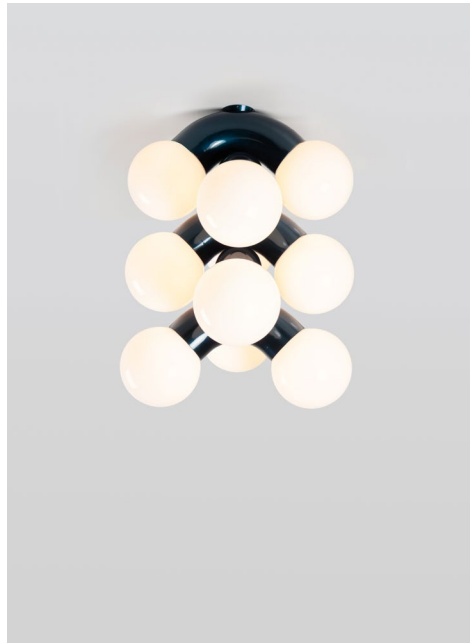

VINE 5, CEILING, MIDNIGHT CHROME

VINE 3, CEILING, CHROME

VINE 5, CEILING, CADMIUM YELLOW

VINE CEILING, MIDNIGHT CHROME

VINE 3

VINE 5

TYPE
Pendant

MATERIALS
Steel, Opal Glass Globe