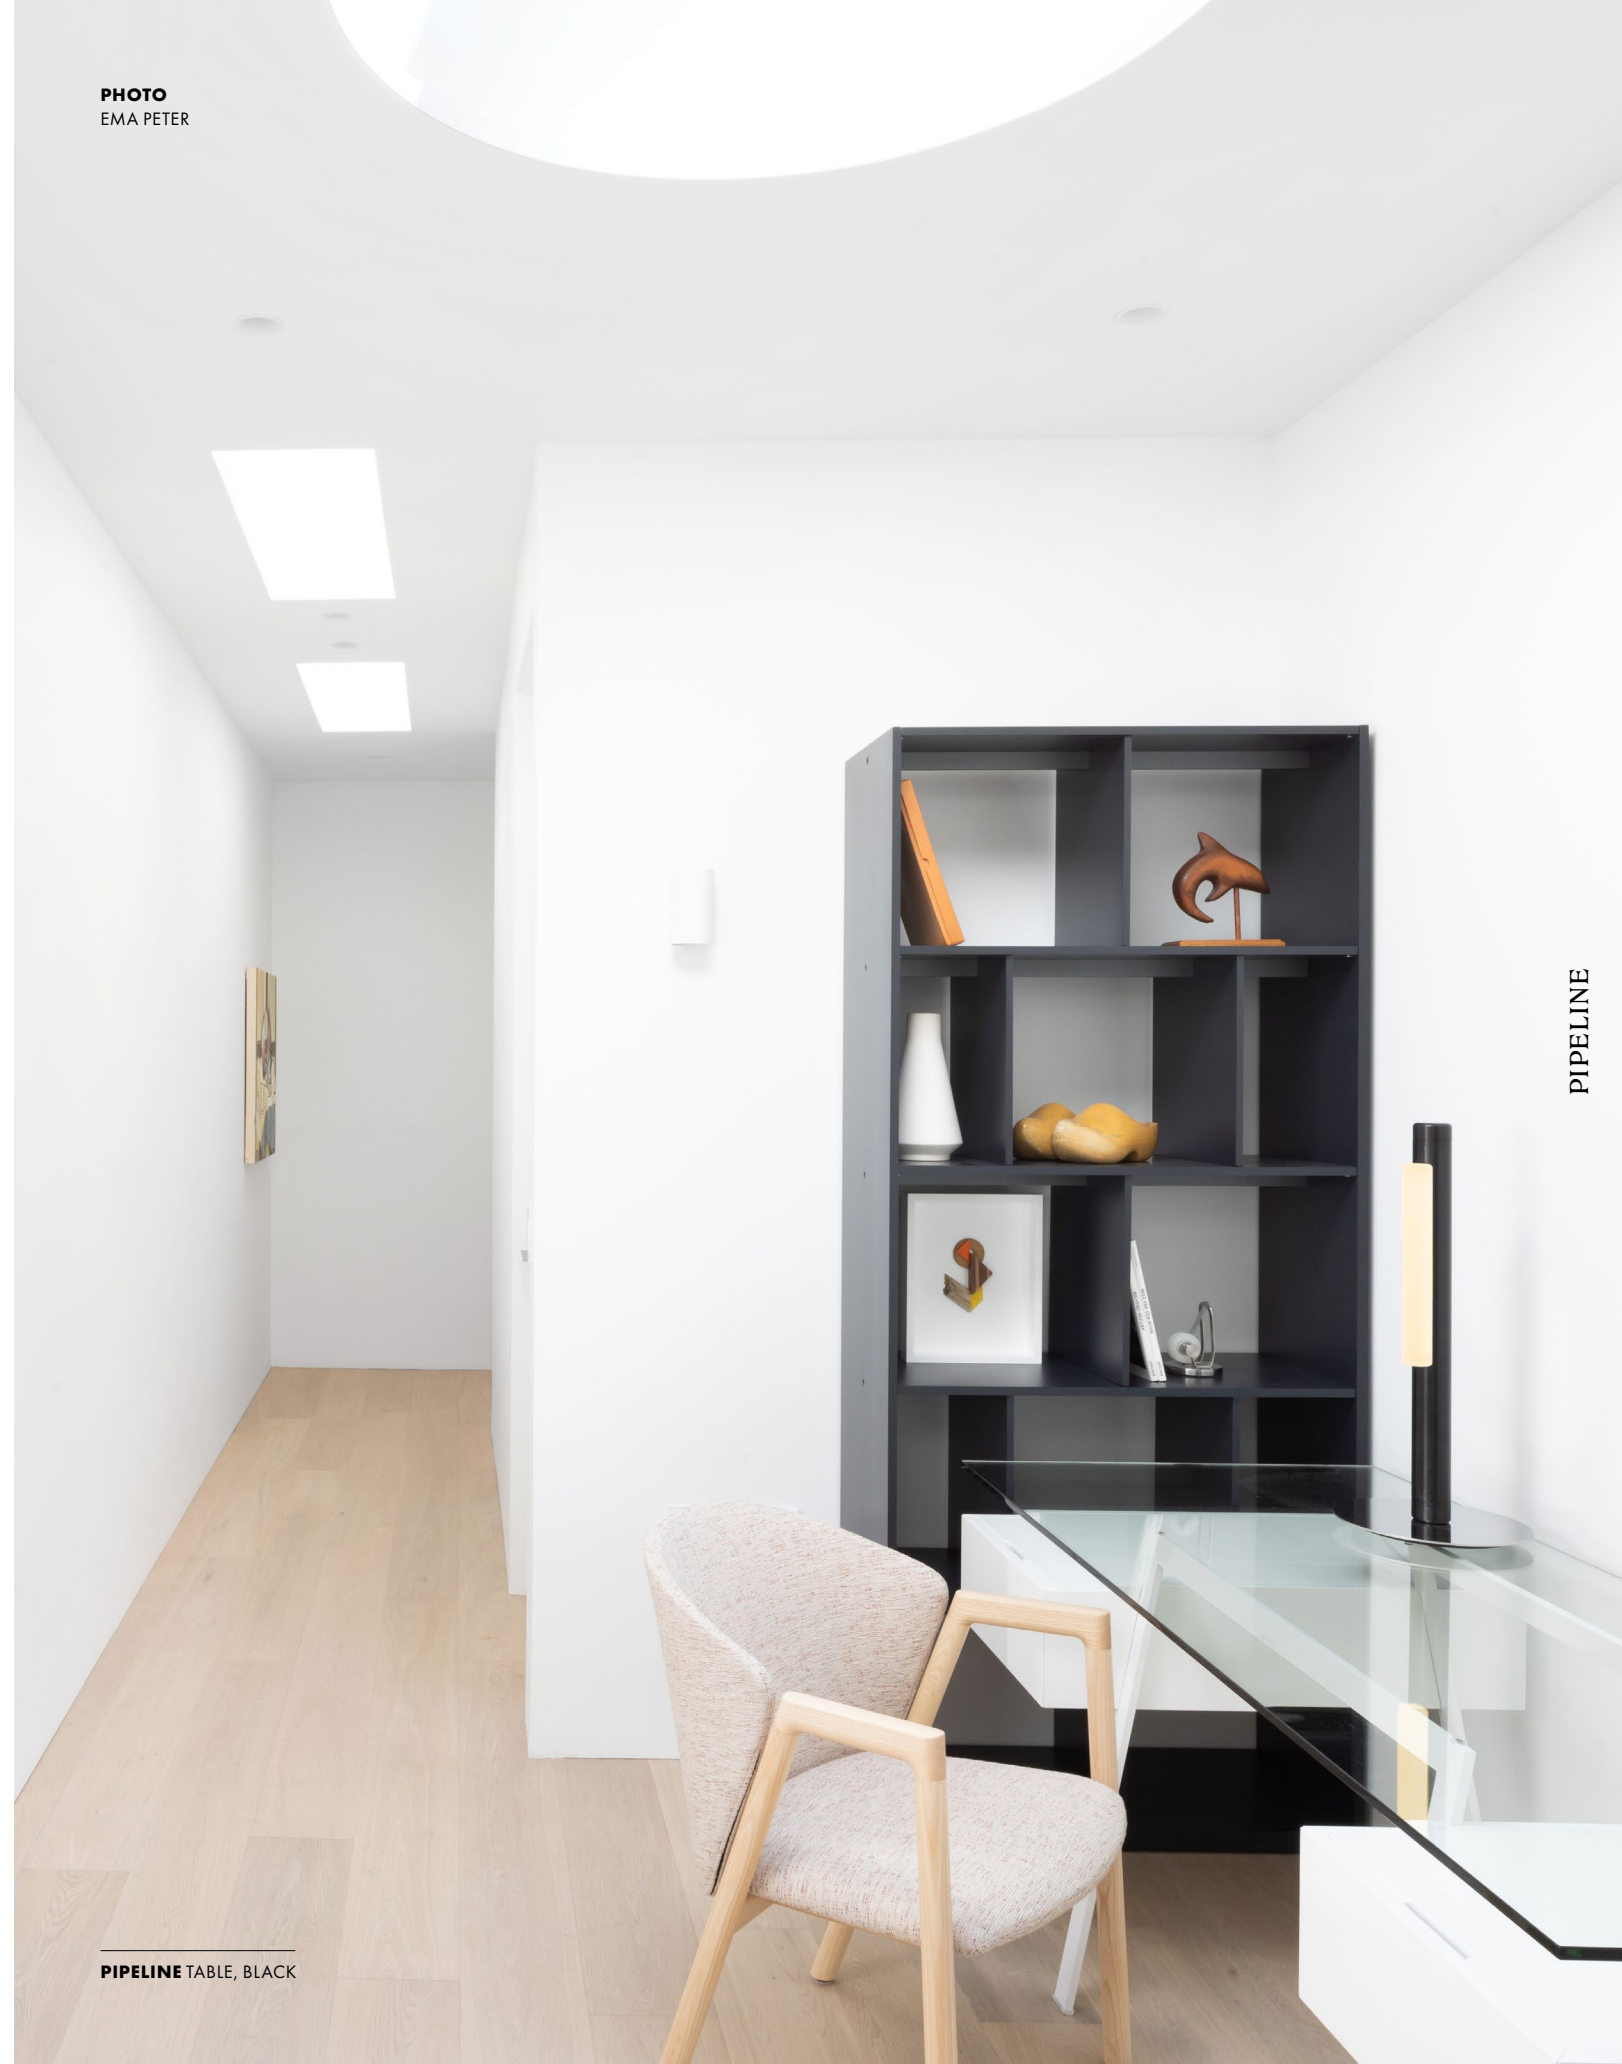

PHOTO
EMA PETER

PIPELINE TABLE, BLACK