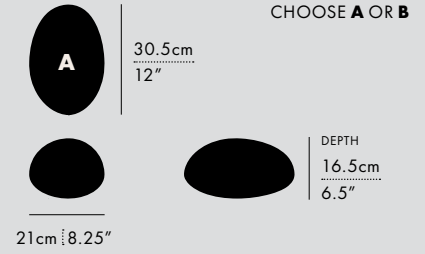

MANUFACTURED
Canada

DIMENSIONS (PER 1 UNIT)

- Luminaire: Ø 17.5 x 29.5cm / Ø 7" x 11.5"
- Adjustable drop length: 244cm / 96"
- * CUSTOM LENGTH AVAILABLE
- Weight: 3.6kg / 7.9lbs

TECHNICAL INFORMATION

- Input Voltage: 110-120V, 220-240V, 110-277V
- Lamping: 12W 24V DC LED (PER UNIT) CRI 90+, 50,000 hours
- Power Supply: Phase dimming, 0-10V, DALI

SECONDARY FORM
CHOOSE C OR D

TYPE
Pendant

MATERIALS
Glass, Aluminum

MANUFACTURED
Canada

DIMENSIONS

- **A:** 30.5 x 21 x 16.5cm / 12" x 8.25" x 6.5"
- **B:** 34.5 x 22 x 11cm / 13.5" x 8.75" x 4.25"
- **C:** 23 x 20 x 8.5cm / 9" x 7.75" x 3.5"
- **D:** 20 x 19 x 8.5cm / 7.75" x 7.5" x 3.5"
- Adjustable drop length: 243cm / 96"