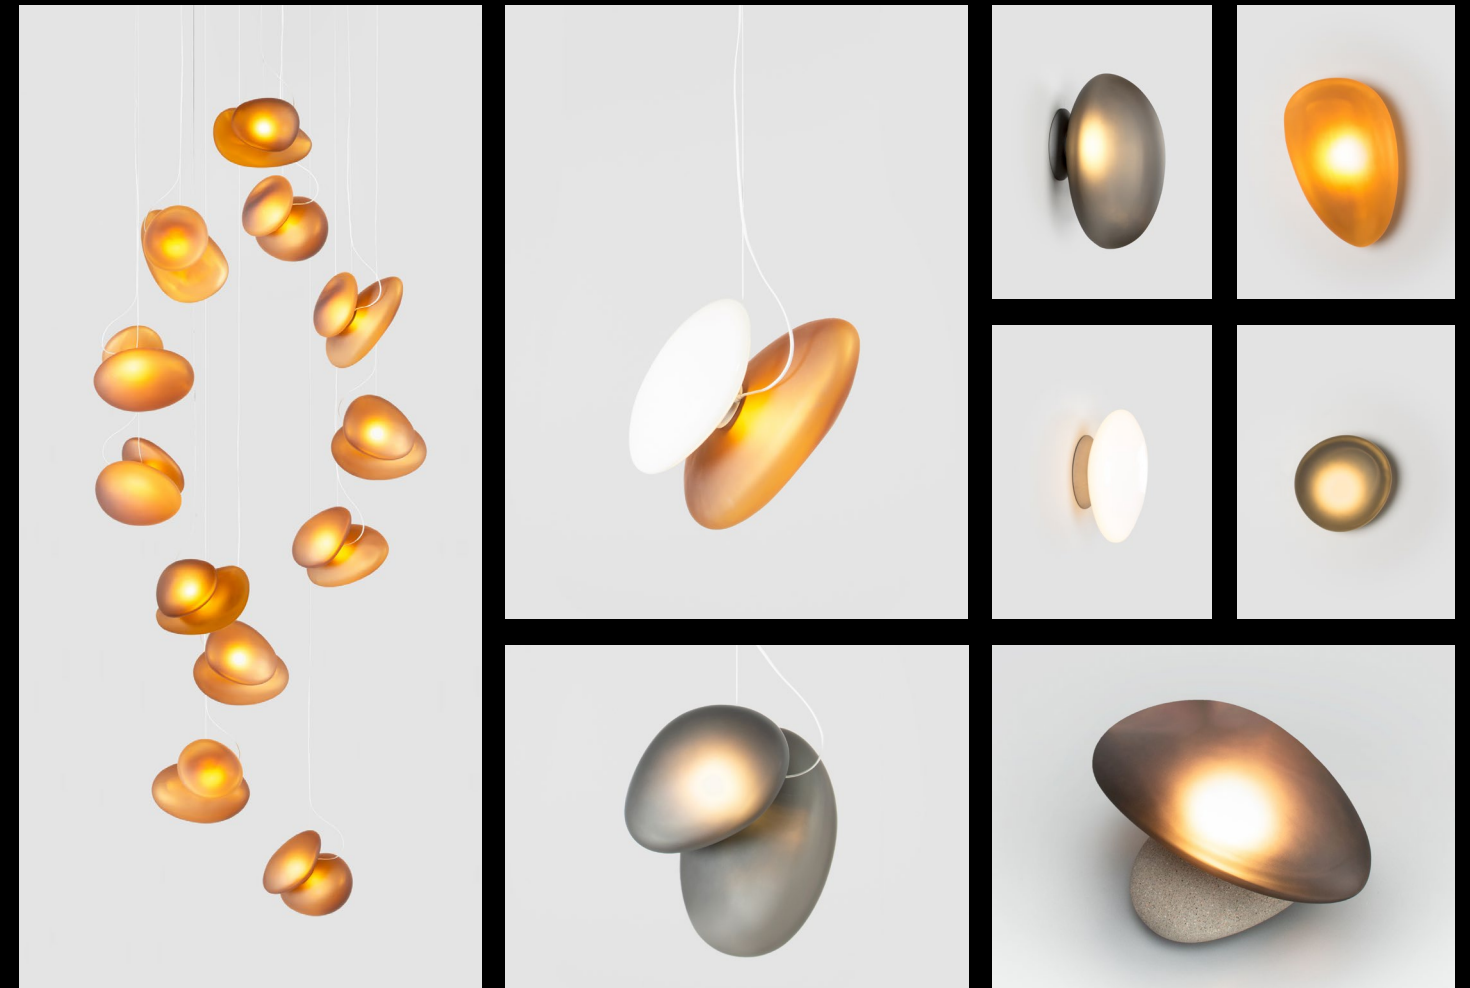

A
NEW
DETAIL

ABOUT	2
COMPLETE COLLECTION	4
VECTOR	10
COLUMN	34
IRIS	52
LOBE	68
PEBBLE	76
VALE	104
PIVOT	126
BUTTON	132
ORBIT	142
PIPELINE	152
SLAB	188
SPOTLIGHT VOLUMES	200
VINE	222
CONTACT	240

A-N-D is a decorative luminaire design studio and manufacturer based in Vancouver, Canada where original collections are conceptualized, built and assembled in-house.

COMPLETE COLLECTION

COLUMN grows and increases its commanding presence in a room, given its commutable quality.

VECTOR directs light to wash down its inner sloped surfaces as several panels are fitted together to create a slender rectilinear section.

IRIS is encased in an elliptical shell, an orb-like glow extends from its crystalline surface.

PEBBLE celebrates the primordial beauty of stones, enhancing their simple yet sculptural form through translucency.

PIPELINE is modular and scalable as its kits of parts enable it to respond to the contours of any given space.

VALE optimizes functionality through its multidirectional luminescence while diffusing soft ambient light.