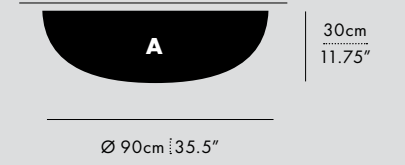

TYPE
Ceiling/Wall

MATERIALS
Aluminum, Acrylic

MANUFACTURED
Canada

DIMENSIONS (PER 1 UNIT)
– **A:** Ø 90 x 30cm / Ø 35.5" x 11.75"
– **B:** Ø 90 x 15cm / Ø 35.5" x 6"

TECHNICAL INFORMATION
– Input Voltage:
110–120V, 220–240V, 110–277V
– Lamping:
1 x Integral 17W 35V DC LED
CRI 90+, 50,000 hours
– Power Supply:
Phase dimming, 0–10V, DALI

FRAME FINISHES   **LENS**

BLACK   SILVER   CLEAR

COLOUR TEMPERATURE OPTIONS

DIM TO WARM

CERTIFICATIONS

* APPLICATION: DRY INDOOR LOCATION ONLY