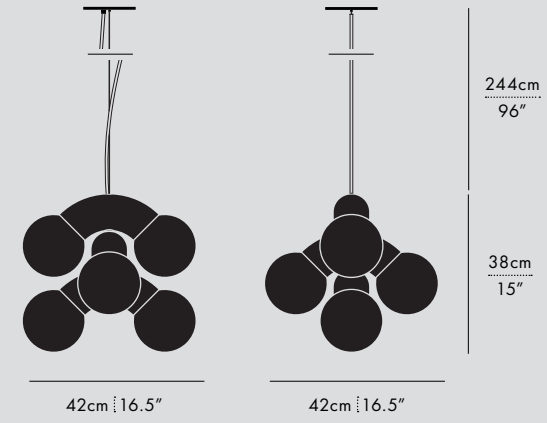

VINE 3

VINE 5