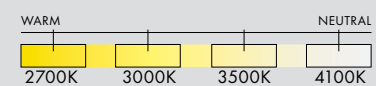

FINISHES

BLACK

WHITE

GOLD

BRONZE

COLOUR TEMPERATURE OPTIONS

CERTIFICATIONS

* APPLICATION: DRY INDOOR LOCATION ONLY