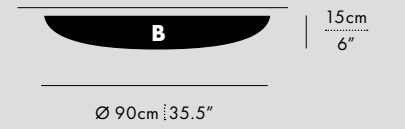

TYPE
Ceiling/Wall

MATERIALS
Aluminum, Acrylic

MANUFACTURED
Canada

DIMENSIONS (PER 1 UNIT)
– **A:** Ø 90 x 30cm / Ø 35.5" x 11.75"
– **B:** Ø 90 x 15cm / Ø 35.5" x 6"

TECHNICAL INFORMATION
– Input Voltage:
110–120V, 220–240V, 110–277V
– Lamping:
1 x Integral 17W 35V DC LED
CRI 90+, 50,000 hours
– Power Supply:
Phase dimming, 0–10V, DALI

FRAME FINISHES   **LENS**

BLACK   SILVER   CLEAR

COLOUR TEMPERATURE OPTIONS

DIM TO WARM

CERTIFICATIONS

* APPLICATION: DRY INDOOR LOCATION ONLY