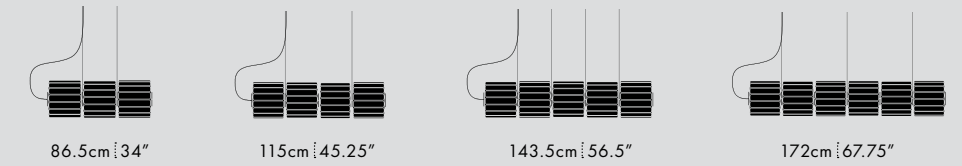

- Vector 3: 58cm x 22cm / 22.75" x 8.5"
- Vector 6: 58cm x 34cm / 22.75" x 13.5"
- Adjustable cord length: 244cm / 96"
- * CUSTOM LENGTH AVAILABLE

TECHNICAL INFORMATION

- Input Voltage: 110-120V, 220-240V, 110-277V
- Power Supply: TRIAC/0-10V, DALI

COLUMN 175
PENDANT

COLUMN 300
PENDANT

VERTICAL

HORIZONTAL

VERTICAL

HORIZONTAL

TYPE
Pendant

MATERIALS
Glass, Aluminum

MANUFACTURED
Canada

DIMENSIONS (PER 1 UNIT)

- Luminaire: Ø 17.5 x 29.5cm / Ø 7" x 11.5"
- Adjustable drop length: 244cm / 96"
- * CUSTOM LENGTH AVAILABLE
- Weight: 3.6kg / 7.9lbs

TECHNICAL INFORMATION

- Input Voltage: 110-120V, 220-240V, 110-277V
- Lamping: 12W 24V DC LED (PER UNIT) CRI 90+, 50,000 hours
- Power Supply: Phase dimming, 0-10V, DALI

- Luminaire: Ø 30 x 29.5cm / Ø 11.75" x 11.5"
- Adjustable drop length: 244cm / 96"
- * CUSTOM LENGTH AVAILABLE
- Weight: 5.3kg / 11.7lbs

TECHNICAL INFORMATION

- Input Voltage: 110-120V, 220-240V, 110-277V
- Lamping: 12W 24V DC LED (PER UNIT) CRI 90+, 50,000 hours
- Power Supply: Phase dimming, 0-10V, DALI