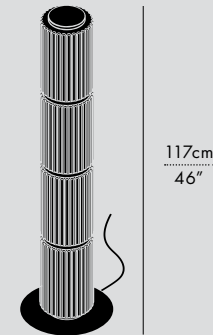

TABLE
175

TABLE
300

FLOOR
300

TYPE
Table/Floor

MATERIALS
Glass, Aluminum

MANUFACTURED
Canada

DIMENSIONS (PER 1 UNIT)

- Column 175:
  Ø 17.5 x 29.5cm / Ø 7" x 11.5"
  Weight: 3.6kg / 7.9lbs
- Column 300:
  Ø 30 x 29.5cm / Ø 11.75" x 11.5"
  Weight: 5.3kg / 11.7lbs

TECHNICAL INFORMATION

- Input Voltage:
  110-120V, 220-240V
- Lamping:
  12W 24V DC LED (PER UNIT)
  CRI 90+, 50,000 hours
- Controls:
  Hand/foot dimmer switch included

FINISHES

BASE

DIM TO WARM

CERTIFICATIONS

* APPLICATION: DRY INDOOR LOCATION ONLY