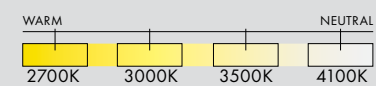

DIMENSIONS

– Model specific

POWER TRIM OPTIONS

- Trimless (Mud-in or surface mount, remote power supply)
- Cover plate (Junction box, 4.5" x 4.5")
- SEE INSTALL INSTRUCTIONS

TECHNICAL INFORMATION

- Input Voltage: 110–120V, 220–240V
- Lamping: Model specific
- Power Supply: Phase dimming, 0–10V, DALI

COLOUR TEMPERATURE OPTIONS