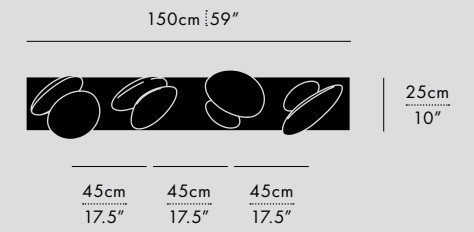

MANUFACTURED
Canada

DIMENSIONS (PER 1 UNIT)

- Luminaire: Ø 17.5 x 29.5cm / Ø 7" x 11.5"
- Adjustable drop length: 244cm / 96"
- * CUSTOM LENGTH AVAILABLE
- Weight: 3.6kg / 7.9lbs

TECHNICAL INFORMATION

- Input Voltage: 110-120V, 220-240V, 110-277V
- Lamping: 12W 24V DC LED (PER UNIT) CRI 90+, 50,000 hours
- Power Supply: Phase dimming, 0-10V, DALI

- Luminaire: Ø 30 x 29.5cm / Ø 11.75" x 11.5"
- Adjustable drop length: 244cm / 96"
- * CUSTOM LENGTH AVAILABLE
- Weight: 5.3kg / 11.7lbs

TECHNICAL INFORMATION

- Input Voltage: 110-120V, 220-240V, 110-277V
- Lamping: 12W 24V DC LED (PER UNIT) CRI 90+, 50,000 hours
- Power Supply: Phase dimming, 0-10V, DALI

SECONDARY FORM
CHOOSE C OR D

TYPE
Pendant

MATERIALS
Glass, Aluminum

MANUFACTURED
Canada

DIMENSIONS

- **A:** 30.5 x 21 x 16.5cm / 12" x 8.25" x 6.5"
- **B:** 34.5 x 22 x 11cm / 13.5" x 8.75" x 4.25"
- **C:** 23 x 20 x 8.5cm / 9" x 7.75" x 3.5"
- **D:** 20 x 19 x 8.5cm / 7.75" x 7.5" x 3.5"
- Adjustable drop length: 243cm / 96"

COLOUR TEMPERATURE OPTIONS

CERTIFICATIONS

* APPLICATION: DRY INDOOR LOCATION ONLY

PEBBLE
LINEAR CANOPY

LINEAR 2

LINEAR 3

LINEAR 4

*APPROXIMATE DIMENSIONS