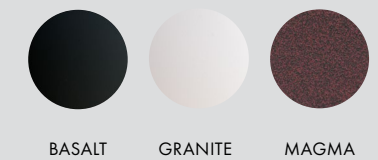

PIVOT
TABLE

Playful and interactive, the table light allows for easy adjustments and dimming control.

PIVOT TABLE, BASALT

TYPE
Table

MATERIALS
Steel, Etched Glass

MANUFACTURED
Canada

DIMENSIONS

- Luminaire: 38 x 28 x 28cm /
15" x 11" x 11"

TECHNICAL INFORMATION

- Input Voltage:
110-120V, 220-240V
- Lamping:
4W 3000K G9 LED (Max. 5W)

FINISHES

COLOUR TEMPERATURE OPTIONS

CERTIFICATIONS

* APPLICATION: DRY INDOOR LOCATION ONLY