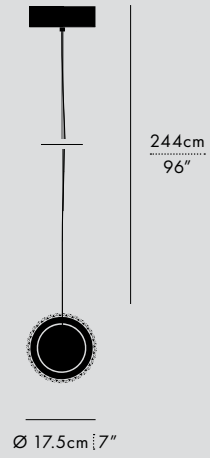

COLUMN 175
PENDANT

COLUMN 300
PENDANT

VERTICAL

HORIZONTAL