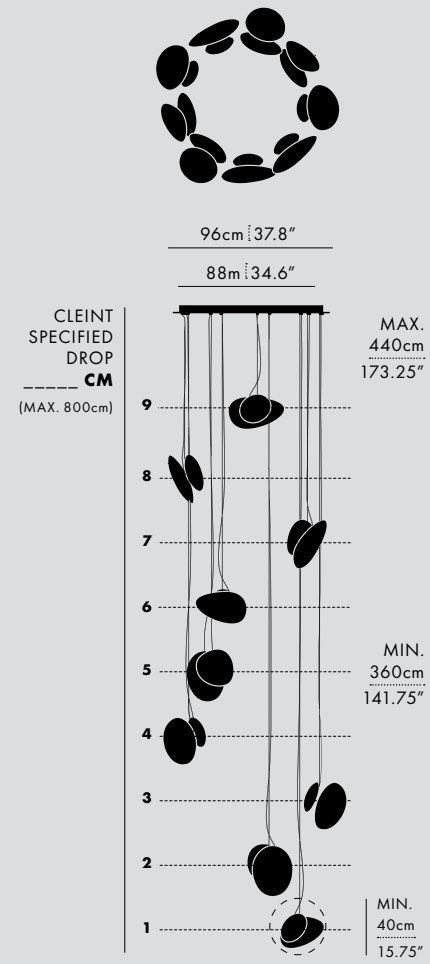

CLUSTER 9

Available in arrangements of 4, 5, 6, 7, 8, 9, 12 pendants.