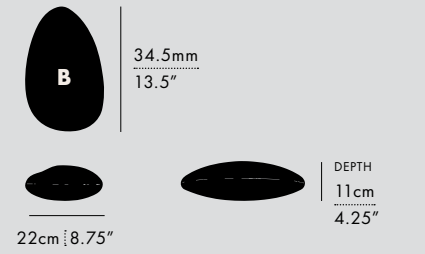

DIMENSIONS
- Luminaire: 58 x 12.5 x 5cm /
22.75" x 5" x 2"

TECHNICAL INFORMATION
- Input Voltage:
110-120V, 220-240V, 110-277V
- Power Supply:
TRIAC/0-10V, DALI

FINISHES

BLACK STEEL WEATHERED STEEL POLISHED STAINLESS STEEL

MANUFACTURED
Canada

DIMENSIONS (PER 1 UNIT)

- Luminaire: Ø 17.5 x 29.5cm / Ø 7" x 11.5"
- Adjustable drop length: 244cm / 96"
- * CUSTOM LENGTH AVAILABLE
- Weight: 3.6kg / 7.9lbs

TECHNICAL INFORMATION

- Input Voltage: 110-120V, 220-240V, 110-277V
- Lamping: 12W 24V DC LED (PER UNIT) CRI 90+, 50,000 hours
- Power Supply: Phase dimming, 0-10V, DALI

- Luminaire: Ø 30 x 29.5cm / Ø 11.75" x 11.5"
- Adjustable drop length: 244cm / 96"
- * CUSTOM LENGTH AVAILABLE
- Weight: 5.3kg / 11.7lbs

TECHNICAL INFORMATION

- Input Voltage: 110-120V, 220-240V, 110-277V
- Lamping: 12W 24V DC LED (PER UNIT) CRI 90+, 50,000 hours
- Power Supply: Phase dimming, 0-10V, DALI

SECONDARY FORM
CHOOSE C OR D

TYPE
Pendant

MATERIALS
Glass, Aluminum

MANUFACTURED
Canada

DIMENSIONS

- **A:** 30.5 x 21 x 16.5cm / 12" x 8.25" x 6.5"
- **B:** 34.5 x 22 x 11cm / 13.5" x 8.75" x 4.25"
- **C:** 23 x 20 x 8.5cm / 9" x 7.75" x 3.5"
- **D:** 20 x 19 x 8.5cm / 7.75" x 7.5" x 3.5"
- Adjustable drop length: 243cm / 96"