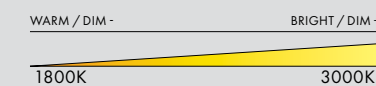

VALE 2, FLOOR, ANTHRACITE

TYPE
Floor

MATERIALS
Aluminum, Acrylic

MANUFACTURED
Canada

DIMENSIONS

- Vale Floor 1: 104 x 16 x 23cm / 41" x 6.25" x 9"
- Vale Floor 2: 205 x 16 x 23cm / 80.75" x 6.25" x 9"

TECHNICAL INFORMATION

- Input Voltage: 110-120V, 220-240V
- Lamping: Integral 20W/40W 24V DC LED CRI 90+, 50,000 hours
- Lumens: 1388/2776 lumens delivered
- Controls: Foot dimmer switch included

FINISHES

LENS

DIM TO WARM

CERTIFICATIONS

* APPLICATION: DRY INDOOR LOCATION ONLY