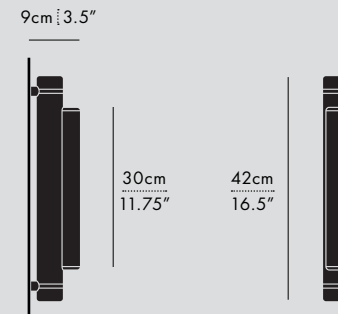

40

125

TYPE
Ceiling/Wall

MATERIALS
Aluminum, Acrylic

STANDARD FINISHES

DECORATIVE FINISHES

DIMENSIONS

– Model specific

POWER TRIM OPTIONS

- Trimless (Mud-in or surface mount, remote power supply)
- Cover plate (Junction box, 4.5" x 4.5")
- SEE INSTALL INSTRUCTIONS

TECHNICAL INFORMATION

- Input Voltage: 110–120V, 220–240V
- Lamping: Model specific
- Power Supply: Phase dimming, 0–10V, DALI

COLOUR TEMPERATURE OPTIONS

DIM TO WARM

CERTIFICATIONS

MANUFACTURED

Canada

* APPLICATION: DRY INDOOR LOCATION ONLY