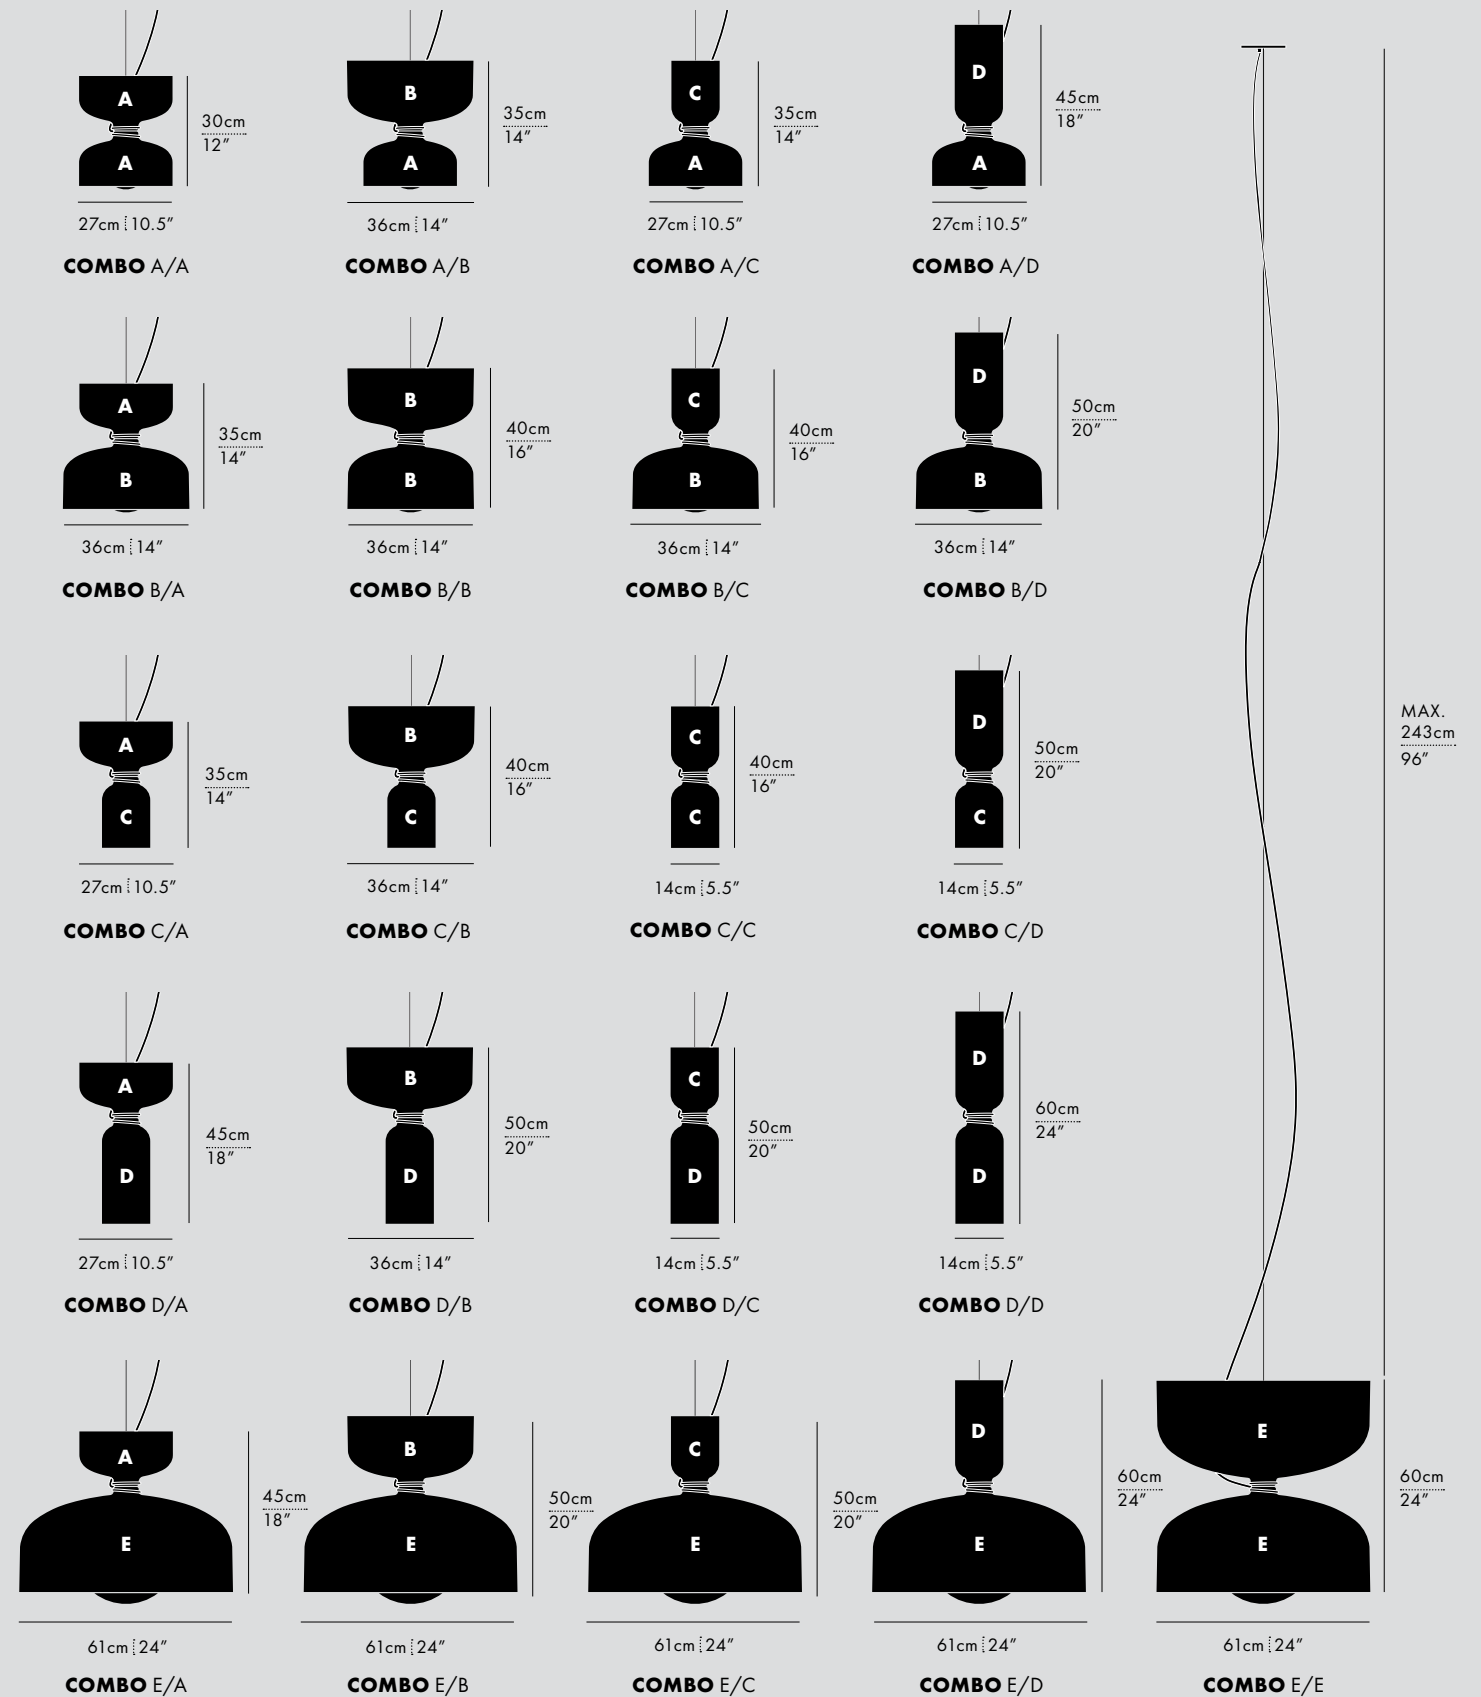

SPOTLIGHT VOLUMES

PENDANT

TYPE
Pendant

MATERIALS
Aluminum

MANUFACTURED
Canada

DIMENSIONS

Combination Dependant
- Adjustable drop length: 243cm / 96"
* CUSTOM LENGTH AVAILABLE

TECHNICAL INFORMATION

- Input Voltage:
110-120V, 220-240V
- Lamping:
2 x E26/E27 (Max 12W) Sockets
12W 2700K A19 Dimmable LED Lamps
Included (*120V version only)
140mm/5.5" Glass Globe for A Shade
175mm/7" Glass Globe for B Shade
300mm/12" Glass Globe for E Shade
- Controls: Phase dimming

FINISHES

COLOUR TEMPERATURE OPTIONS

CERTIFICATIONS

* APPLICATION: DRY INDOOR LOCATION ONLY