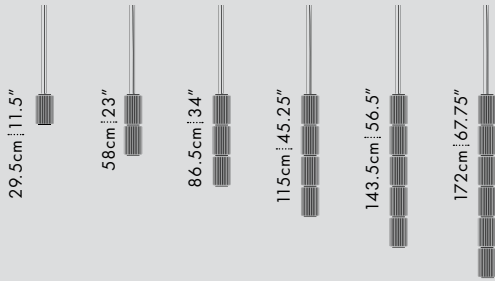

VERTICAL

HORIZONTAL

TYPE
Pendant

MATERIALS
Glass, Aluminum

MANUFACTURED
Canada

DIMENSIONS (PER 1 UNIT)

- Luminaire: Ø 17.5 x 29.5cm / Ø 7" x 11.5"
- Adjustable drop length: 244cm / 96"
- CUSTOM LENGTH AVAILABLE
- Weight: 3.6kg / 7.9lbs

TECHNICAL INFORMATION

- Input Voltage: 110-120V, 220-240V, 110-277V
- Lamping: 12W 24V DC LED (PER UNIT) CRI 90+, 50,000 hours
- Power Supply: Phase dimming, 0-10V, DALI

FINISHES

COLOUR TEMPERATURE OPTIONS

DIM TO WARM

CERTIFICATIONS

TYPE
Pendant

MATERIALS
Glass, Aluminum

MANUFACTURED
Canada

DIMENSIONS (PER 1 UNIT)

- Luminaire: Ø 30 x 29.5cm / Ø 11.75" x 11.5"
- Adjustable drop length: 244cm / 96"
- CUSTOM LENGTH AVAILABLE
- Weight: 5.3kg / 11.7lbs

TECHNICAL INFORMATION

- Input Voltage: 110-120V, 220-240V, 110-277V
- Lamping: 12W 24V DC LED (PER UNIT) CRI 90+, 50,000 hours
- Power Supply: Phase dimming, 0-10V, DALI

FINISHES

COLOUR TEMPERATURE OPTIONS

DIM TO WARM

CERTIFICATIONS