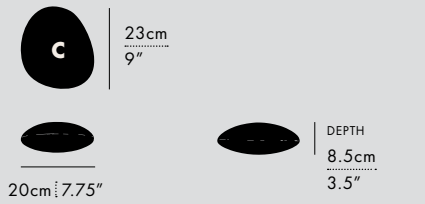

DIMENSIONS
- Luminaire: 58 x 12.5 x 5cm /
22.75" x 5" x 2"

TECHNICAL INFORMATION
- Input Voltage:
110-120V, 220-240V, 110-277V
- Power Supply:
TRIAC/0-10V, DALI

FINISHES

BLACK STEEL WEATHERED STEEL POLISHED STAINLESS STEEL

MANUFACTURED
Canada

DIMENSIONS (PER 1 UNIT)

- Luminaire: Ø 17.5 x 29.5cm / Ø 7" x 11.5"
- Adjustable drop length: 244cm / 96"
- * CUSTOM LENGTH AVAILABLE
- Weight: 3.6kg / 7.9lbs

TECHNICAL INFORMATION

- Input Voltage: 110-120V, 220-240V, 110-277V
- Lamping: 12W 24V DC LED (PER UNIT) CRI 90+, 50,000 hours
- Power Supply: Phase dimming, 0-10V, DALI

- Luminaire: Ø 30 x 29.5cm / Ø 11.75" x 11.5"
- Adjustable drop length: 244cm / 96"
- * CUSTOM LENGTH AVAILABLE
- Weight: 5.3kg / 11.7lbs

TECHNICAL INFORMATION

- Input Voltage: 110-120V, 220-240V, 110-277V
- Lamping: 12W 24V DC LED (PER UNIT) CRI 90+, 50,000 hours
- Power Supply: Phase dimming, 0-10V, DALI

SECONDARY FORM
CHOOSE C OR D

TYPE
Pendant

MATERIALS
Glass, Aluminum

MANUFACTURED
Canada

DIMENSIONS

- **A:** 30.5 x 21 x 16.5cm / 12" x 8.25" x 6.5"
- **B:** 34.5 x 22 x 11cm / 13.5" x 8.75" x 4.25"
- **C:** 23 x 20 x 8.5cm / 9" x 7.75" x 3.5"
- **D:** 20 x 19 x 8.5cm / 7.75" x 7.5" x 3.5"
- Adjustable drop length: 243cm / 96"