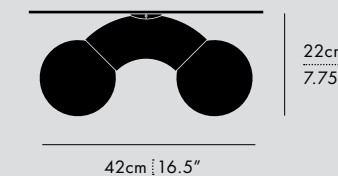

VINE 5, CEILING, MIDNIGHT CHROME

VINE 3, CEILING, CHROME

VINE 5, CEILING, CADMIUM YELLOW

VINE CEILING, MIDNIGHT CHROME

VINE 3

VINE 5

TYPE
Pendant

MATERIALS
Steel, Opal Glass Globe