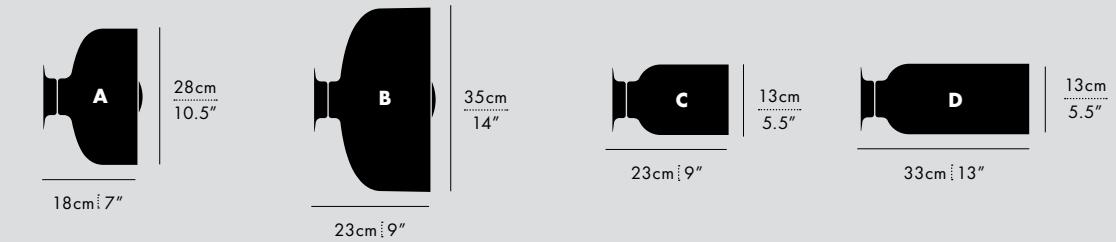

SPOTLIGHT VOLUMES

CEILING/WALL

TYPE
Ceiling/Wall

MATERIALS
Aluminum

MANUFACTURED
Canada

DIMENSIONS
Model Dependant

TECHNICAL INFORMATION

- Input Voltage: 110-120V, 220-240V
- Lamping: 1 x E26/E27 (Max 12W) Socket
  12W 2700K A19 Dimmable LED Lamp Included (*120V version only)
- 140mm/5.5" Glass Globe for A Shade
- 175mm/7" Glass Globe for B Shade
- 300mm/12" Glass Globe for E Shade
- Controls: Phase dimming

FINISHES

COLOUR TEMPERATURE OPTIONS

CERTIFICATIONS

* APPLICATION: DRY INDOOR LOCATION ONLY