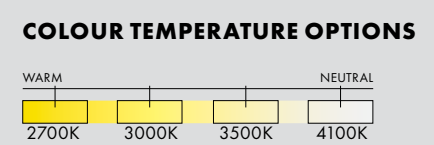

CERTIFICATIONS

* APPLICATION: DRY INDOOR LOCATION ONLY