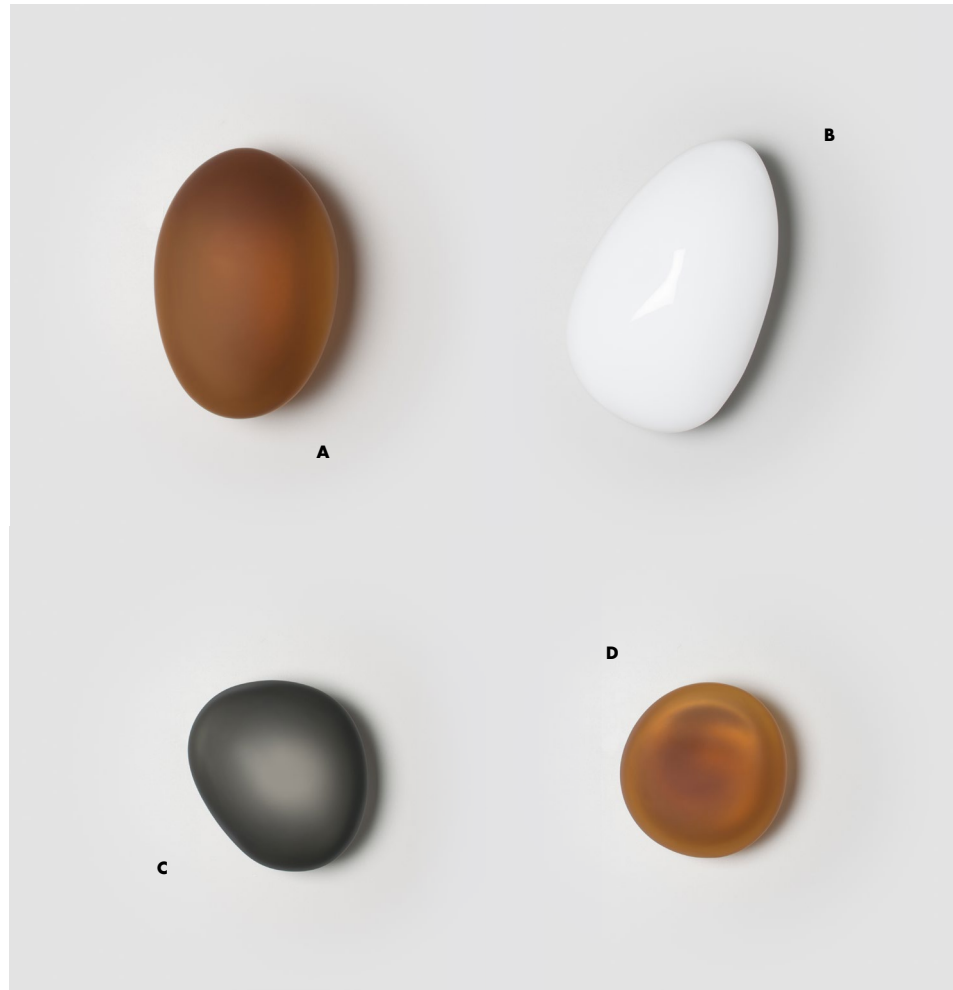

PEBBLE
CEILING/WALL

TYPE
Ceiling/Wall

MATERIALS
Glass, Aluminum

MANUFACTURED
Canada

1. **DIMENSIONS**
2. **A:** 30.5 x 21 x 18cm / 12" x 8.25" x 7"
   - **B:** 34.5 x 22 x 12.5cm / 13.5" x 8.75" x 5"
   - **C:** 23 x 20 x 10cm / 9" x 7.75" x 4"
   - **D:** 20 x 19 x 10cm / 7.75" x 7.5" x 4"

1. **TECHNICAL INFORMATION**
2. Input Voltage: 110-277V, 220-240V
   - Lamping: Integral 9W 2700K LED 90+ CRI, 50,000 hours
   - Lumens: 622 lumens delivered (pearl glass)
   - Power Supply: TRIAC/0-10V, DALI

COLOUR TEMPERATURE OPTIONS

CERTIFICATIONS

* APPLICATION: DRY INDOOR LOCATION ONLY