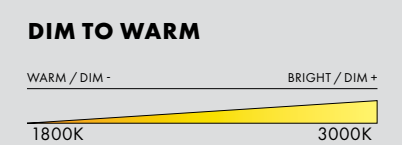

CERTIFICATIONS

* APPLICATION: DRY INDOOR LOCATION ONLY