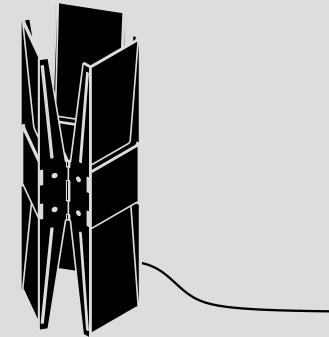

CERTIFICATIONS

* APPLICATION: DRY INDOOR LOCATION ONLY

The Vector floor lamp adjoins three tall rectilinear sections in a vertical orientation, affirming stillness in its statuesque beauty. Light pours onto the inner and outer faces bidirectionally.

VECTOR FLOOR, BLACK STEEL

VECTOR TABLE, BLACK STEEL

VECTOR

VECTOR FLOOR, BLACK STEEL

VECTOR FLOOR, POLISHED STAINLESS STEEL

TABLE

FLOOR

58cm
22.75"