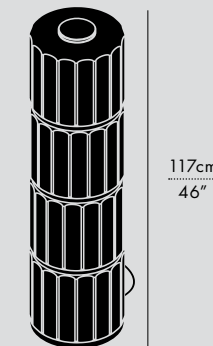

TABLE
175

TABLE
300

FLOOR
300

TYPE
Table/Floor

MATERIALS
Glass, Aluminum

MANUFACTURED
Canada

DIMENSIONS (PER 1 UNIT)

- Column 175:
  Ø 17.5 x 29.5cm / Ø 7" x 11.5"
  Weight: 3.6kg / 7.9lbs
- Column 300:
  Ø 30 x 29.5cm / Ø 11.75" x 11.5"
  Weight: 5.3kg / 11.7lbs

TECHNICAL INFORMATION

- Input Voltage:
  110-120V, 220-240V
- Lamping:
  12W 24V DC LED (PER UNIT)
  CRI 90+, 50,000 hours
- Controls:
  Hand/foot dimmer switch included

FINISHES

BASE

DIM TO WARM

CERTIFICATIONS

* APPLICATION: DRY INDOOR LOCATION ONLY