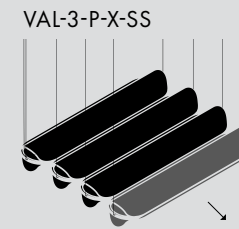

DIMENSIONS

- **A:** 30 x 25 x 24cm /
11.75" x 10" x 9.5"
- **B:** 31 x 25 x 18cm /
12.25" x 10" x 7"
- **C:** 23 x 25 x 16cm /
9" x 10" x 6.25"
- **D:** 20 x 25 x 16cm /
7.75" x 10" x 6.25"

TECHNICAL INFORMATION

VERTICAL

**HORIZONTAL, X-AXIS
SIDE-TO-SIDE**

**HORIZONTAL, Y-AXIS
SIDE-TO-SIDE**

**VERTICAL
SIDE-TO-SIDE**

**HORIZONTAL, X-AXIS
END-TO-END**

**HORIZONTAL, Y-AXIS
END-TO-END**

**VERTICAL
END-TO-END**

VAL-2-P-V-EE