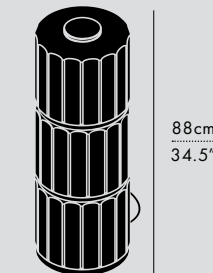

TABLE
175

TABLE
300

FLOOR
300

TYPE
Table/Floor

MATERIALS
Glass, Aluminum

MANUFACTURED
Canada

DIMENSIONS (PER 1 UNIT)

- Column 175:
  Ø 17.5 x 29.5cm / Ø 7" x 11.5"
  Weight: 3.6kg / 7.9lbs
- Column 300:
  Ø 30 x 29.5cm / Ø 11.75" x 11.5"
  Weight: 5.3kg / 11.7lbs

TECHNICAL INFORMATION

- Input Voltage:
  110-120V, 220-240V
- Lamping:
  12W 24V DC LED (PER UNIT)
  CRI 90+, 50,000 hours
- Controls:
  Hand/foot dimmer switch included

FINISHES

BASE

DIM TO WARM

CERTIFICATIONS

* APPLICATION: DRY INDOOR LOCATION ONLY