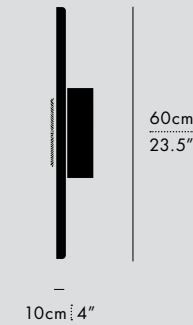

BUTTON

PENDANT

60

90

60

90

CEILING/WALL

TYPE

Pendant & Ceiling/Wall

MATERIALS

Aluminum, Nylon Rope, Brass Hardware

MANUFACTURED

Canada

DIMENSIONS

- Button 60: Ø 60cm x 2.5cm / Ø 23.5" x 1"
- Button 90: Ø 90cm x 2.5cm / Ø 35.5" x 1"
- Adjustable drop length: 180cm / 70"
- CUSTOM LENGTH AVAILABLE

TECHNICAL INFORMATION

- Input Voltage: 110-120V, 220-240V, 110-277V
- Lamping: Button 60: 22W 12V DC LED
  Button 90: 29W 12V DC LED
  CRI 90+, 50,000 hours
- Power Supply: Phase dimming, 0-10V, DALI

FINISHES

BLACK

WHITE

GOLD

BRONZE

COLOUR TEMPERATURE OPTIONS

CERTIFICATIONS

* APPLICATION: DRY INDOOR LOCATION ONLY