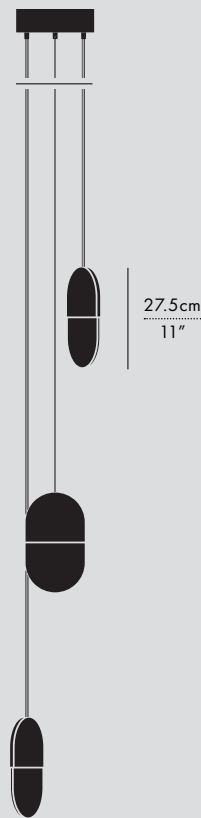

Enveloped in a soft merino wool, the fixture seamlessly integrates into its given setting.

SLAB 20.3, PENDANT, WOOL GREY

SINGLE P20 DIMENSIONS

P20

P20.3

P20.5

P30

P90