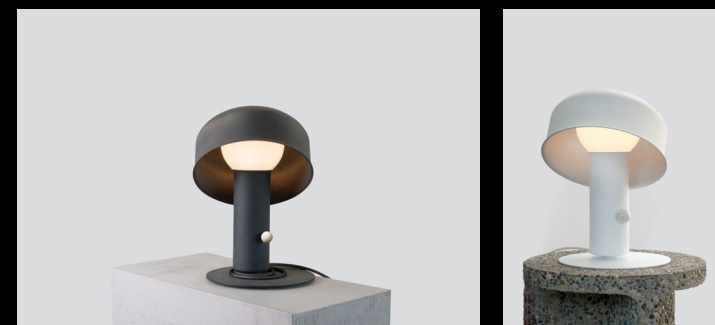

PIVOT is playful and interactive as its balancing shade allows for easy adjustments.