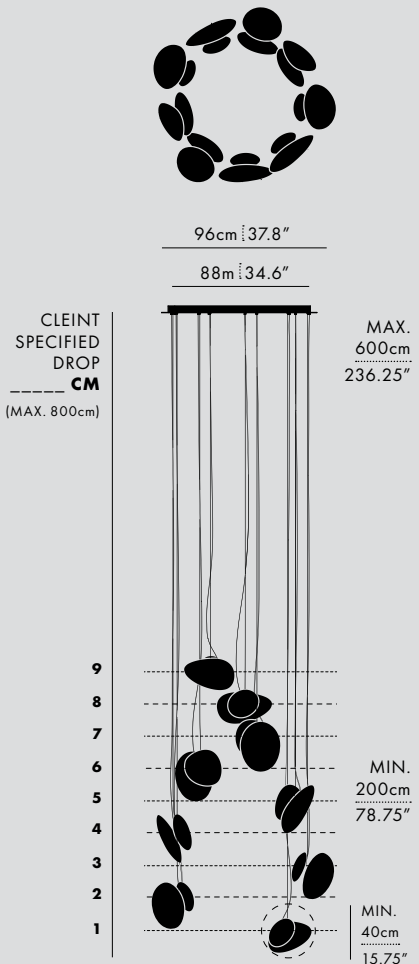

DOUBLE HELIX 9

Available in arrangements of 4, 5, 6, 7, 8, 9, 12 pendants.