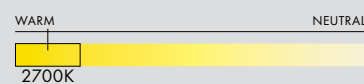

COLOUR TEMPERATURE OPTIONS