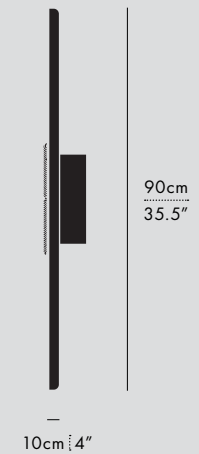

CEILING/WALL

TYPE

Pendant & Ceiling/Wall

MATERIALS

Aluminum, Nylon Rope, Brass Hardware

MANUFACTURED

Canada

DIMENSIONS

- Button 60: Ø 60cm x 2.5cm / Ø 23.5" x 1"
- Button 90: Ø 90cm x 2.5cm / Ø 35.5" x 1"
- Adjustable drop length: 180cm / 70"
- CUSTOM LENGTH AVAILABLE

TECHNICAL INFORMATION

- Input Voltage: 110-120V, 220-240V, 110-277V
- Lamping: Button 60: 22W 12V DC LED
  Button 90: 29W 12V DC LED
  CRI 90+, 50,000 hours
- Power Supply: Phase dimming, 0-10V, DALI