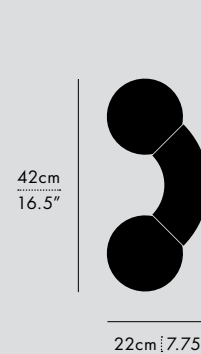

VINE 5

TYPE
Pendant

MATERIALS
Steel, Opal Glass Globe

MANUFACTURED
Canada

DIMENSIONS
Model Specific

POWER TRIM OPTIONS

- Trimless (Mud-in or surface mount)
- Cover plate (Junction box, 4.5" x 4.5")
- SEE INSTALL INSTRUCTIONS
- NORTH AMERICA SHIPS WITH CANOPY AND TRIMLESS ROUGH-IN.

TECHNICAL INFORMATION

- Input Voltage: 110-120V, 220-240V
- Lamping: 4W 3000K G9 LED (Max. 5W per socket)
- Controls: Phase dimming