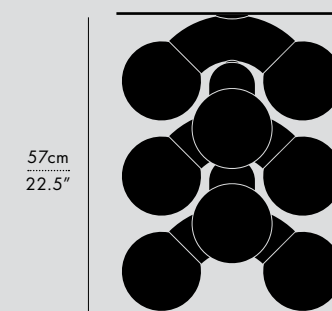

VINE 5, CEILING, MIDNIGHT CHROME

VINE 3, CEILING, CHROME

VINE 5, CEILING, CADMIUM YELLOW

VINE CEILING, MIDNIGHT CHROME

VINE 3

VINE 5

TYPE
Pendant

MATERIALS
Steel, Opal Glass Globe