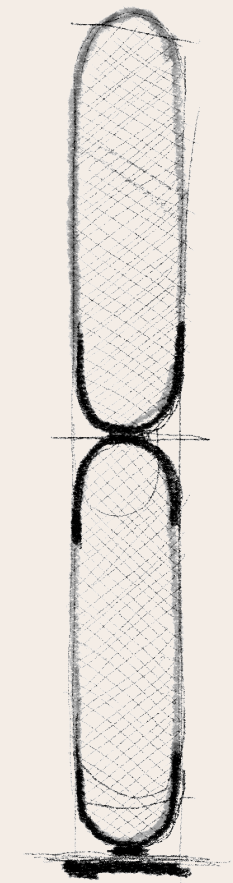

VALE 1, FLOOR, ANTHRACITE

VALE 2, FLOOR, ANTHRACITE

TYPE
Floor

MATERIALS
Aluminum, Acrylic

MANUFACTURED
Canada

DIMENSIONS

- Vale Floor 1: 104 x 16 x 23cm / 41" x 6.25" x 9"
- Vale Floor 2: 205 x 16 x 23cm / 80.75" x 6.25" x 9"