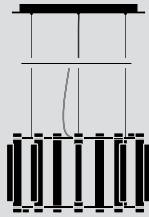

PIPELINE

PIPELINE CHANDELIER 10, BRASS

CHANDELIER 1

42cm
16.5"

Ø 46.5cm | 18.25"

CHANDELIER 2

42cm
16.5"

Ø 76.5cm | 30"