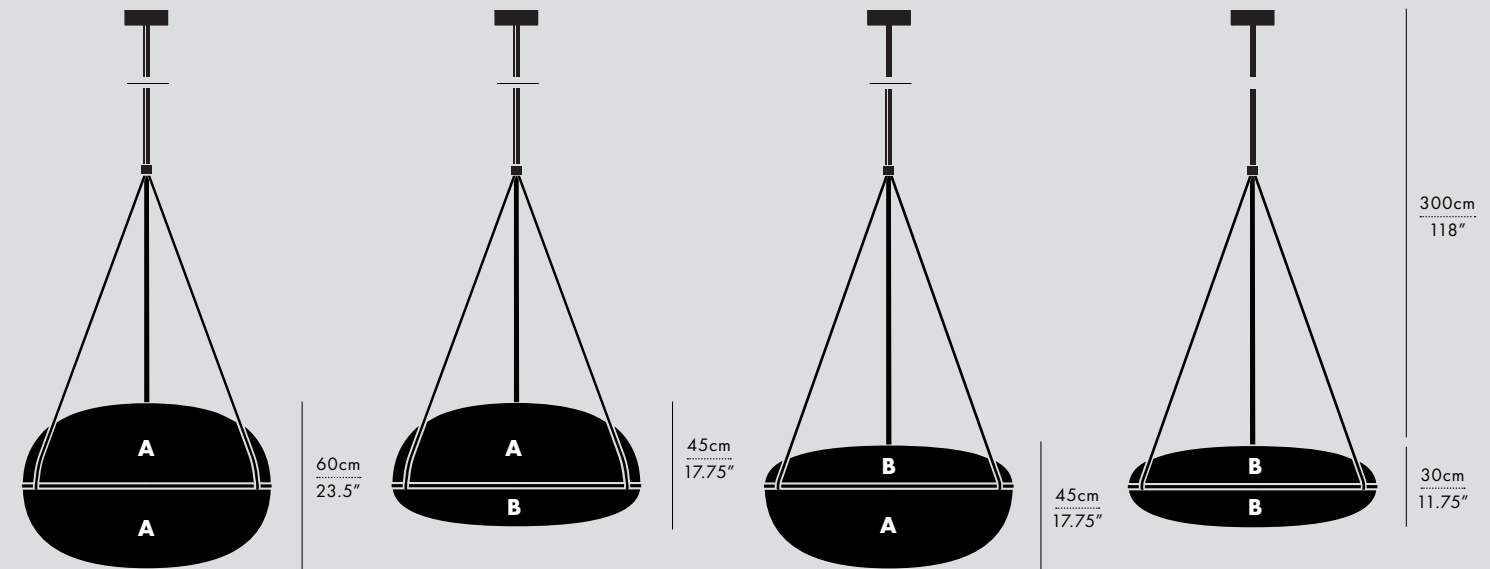

COMBO A/A

COMBO B/A

COMBO A/B

COMBO B/B