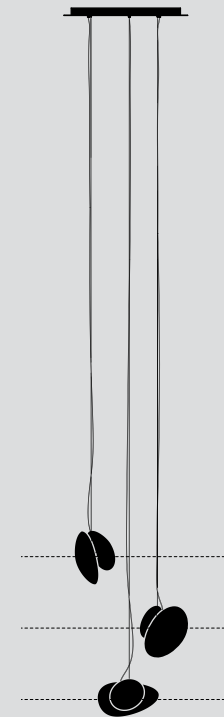

The Pebble Chandelier is arranged in three configurations – helix; double helix; and cluster suspended from either a grey, white or black powder-coated canopy.

The diagrams below illustrate the three configurations in arrangements of 9 pendants.

PEBBLE CHANDELIER

HELIX 9

Available in arrangements of 3, 4, 5, 6, 7, 8, 9, 12 pendants.

DOUBLE HELIX 9

Available in arrangements of 4, 5, 6, 7, 8, 9, 12 pendants.

CLUSTER 9

Available in arrangements of 4, 5, 6, 7, 8, 9, 12 pendants.

HELIX 3

DOUBLE HELIX 4

CLUSTER 5

HELIX 6

DOUBLE HELIX 7

CLUSTER 8

HELIX 9

DOUBLE HELIX 12

TYPE

Pendant Chandelier

PENDANT DIMENSIONS (PER PENDANT)

- Ø 35cm / 13.8"
- Weight: 5kg / 11lbs

CANOPY DIMENSIONS

- Chandelier 3, 4, 5, 6:
  Ø 69cm / 27", Weight: 11kg / 25lbs
- Chandelier 7, 8, 9, 12:
  Ø 96cm / 37.5", Weight: 22kg / 49lbs

COLOUR TEMPERATURE OPTIONS

MATERIALS

Glass, Aluminum

TECHNICAL INFORMATION (PER PENDANT)

- Input Voltage: 110–277V / 220–240V
- Lamping: Integral 14W LED 39V 2700K 90+ CRI, 50,000 hours
- Lumens: 1038 (pearl glass)
- Power Supply: TRIAC/0-10V, DALI

CERTIFICATIONS

* APPLICATION: DRY INDOOR LOCATION ONLY

MANUFACTURED

Canada

GLASS FINISHES

CANOPY FINISHES