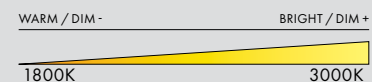

PIPELINE LINEAR

PENDANT

TYPE
Pendant

MATERIALS
Aluminum, Acrylic

STANDARD FINISHES

DECORATIVE FINISHES

DIMENSIONS

- Model specific
- Adjustable drop length: 244cm / 96"
- CUSTOM LENGTH AVAILABLE

TECHNICAL INFORMATION

- Input Voltage: 110-120V, 220-240V, 110-277V
- Lamping: Model specific
- Power Supply: Phase dimming, 0-10V, DALI

COLOUR TEMPERATURE OPTIONS

DIM TO WARM

CERTIFICATIONS

* APPLICATION: DRY INDOOR LOCATION ONLY

MANUFACTURED

Canada

PIPELINE CM

PENDANT

COMBINATION (CM)

Flexibility is introduced to the system through the use of various elbows and straight connections between lengths. CM1-9 are some common combinations.