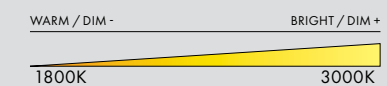

40

125

TYPE
Ceiling/Wall

MATERIALS
Aluminum, Acrylic

STANDARD FINISHES

DECORATIVE FINISHES

DIMENSIONS

– Model specific

POWER TRIM OPTIONS

- Trimless (Mud-in or surface mount, remote power supply)
- Cover plate (Junction box, 4.5" x 4.5")
- SEE INSTALL INSTRUCTIONS

TECHNICAL INFORMATION

- Input Voltage: 110–120V, 220–240V
- Lamping: Model specific
- Power Supply: Phase dimming, 0–10V, DALI

COLOUR TEMPERATURE OPTIONS

DIM TO WARM

CERTIFICATIONS

MANUFACTURED

Canada

* APPLICATION: DRY INDOOR LOCATION ONLY