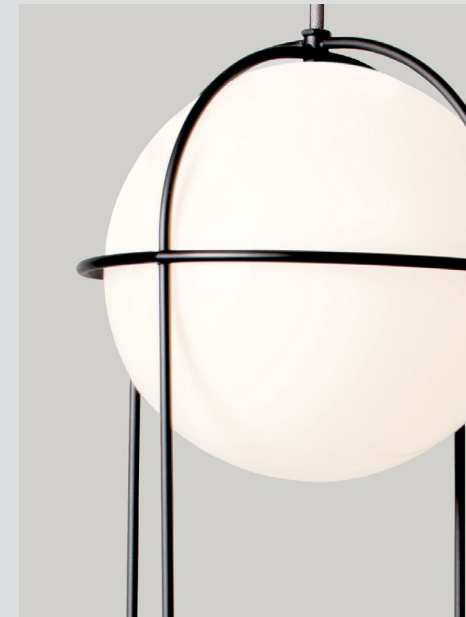

TABLE

TYPE
Pendant & Table

DIMENSIONS
 - Pendant:
 68.5 x 25cm / 27" x 9.75"
 Adjustable drop length: 243cm / 96"
 * CUSTOM LENGTH AVAILABLE
 - Table:
 70 x 25cm / 27.5" x 9.75"

MATERIALS
Steel, Etched Glass