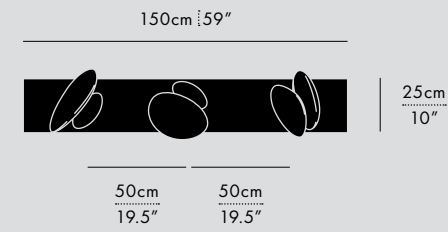

PEBBLE
LINEAR CANOPY

LINEAR 2

LINEAR 3

LINEAR 4

*APPROXIMATE DIMENSIONS

*PEBBLE PENDANTS ARE NOT INCLUDED

CANOPY FINISH

The Pebble Linear Canopy can be expanded further than the shown options. For custom arrangements and special projects, please contact info@andlight.ca