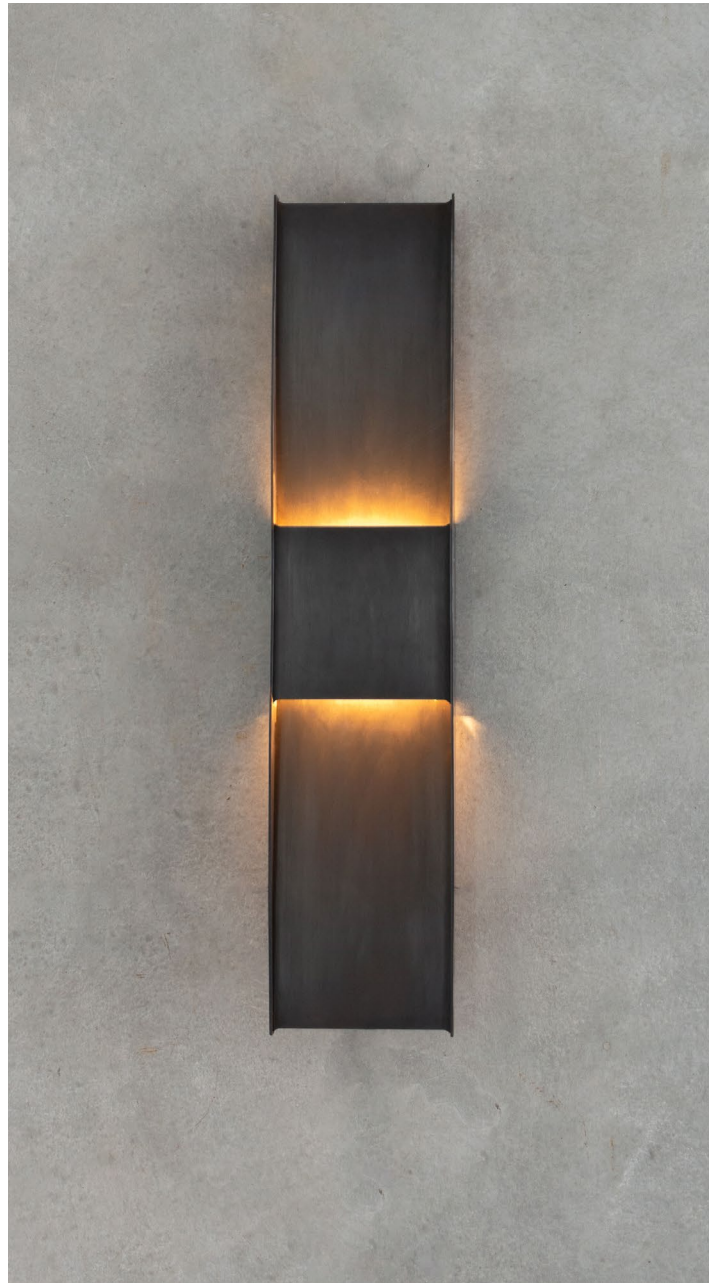

VECTOR CEILING/WALL, WEATHERED STEEL