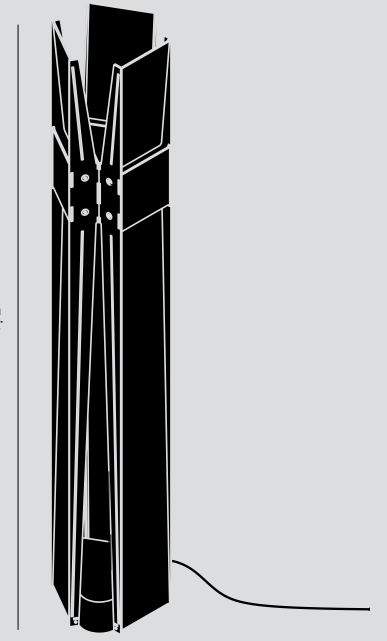

22cm | 8.5"

120cm
47.25"