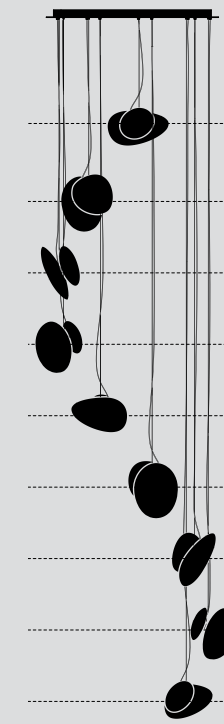

The Pebble Chandelier is arranged in three configurations – helix; double helix; and cluster suspended from either a grey, white or black powder-coated canopy.

The diagrams below illustrate the three configurations in arrangements of 9 pendants.

PEBBLE CHANDELIER

HELIX 9

Available in arrangements of 3, 4, 5, 6, 7, 8, 9, 12 pendants.

DOUBLE HELIX 9

Available in arrangements of 4, 5, 6, 7, 8, 9, 12 pendants.

CLUSTER 9

Available in arrangements of 4, 5, 6, 7, 8, 9, 12 pendants.

HELIX 3

DOUBLE HELIX 4

CLUSTER 5

HELIX 6

DOUBLE HELIX 7

CLUSTER 8

HELIX 9

DOUBLE HELIX 12

TYPE

Pendant Chandelier

PENDANT DIMENSIONS (PER PENDANT)

- Ø 35cm / 13.8"
- Weight: 5kg / 11lbs

CANOPY DIMENSIONS

- Chandelier 3, 4, 5, 6:
  Ø 69cm / 27", Weight: 11kg / 25lbs
- Chandelier 7, 8, 9, 12:
  Ø 96cm / 37.5", Weight: 22kg / 49lbs

COLOUR TEMPERATURE OPTIONS

MATERIALS

Glass, Aluminum

TECHNICAL INFORMATION (PER PENDANT)

- Input Voltage: 110–277V / 220–240V
- Lamping: Integral 14W LED 39V 2700K 90+ CRI, 50,000 hours
- Lumens: 1038 (pearl glass)
- Power Supply: TRIAC/0-10V, DALI

CERTIFICATIONS

* APPLICATION: DRY INDOOR LOCATION ONLY

MANUFACTURED

Canada

GLASS FINISHES

CANOPY FINISHES