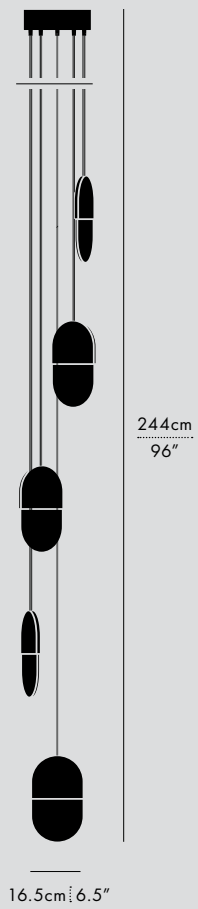

CHANDELIER 11

199cm
78.5"

Ø 101.5cm | 40"

CHANDELIER 12

366cm
144"

105.5cm | 40"

ORIENTATION

Pipeline Chandeliers 1-6 are available in both vertical and horizontal suspension.

TYPE

Chandelier

DIMENSIONS

- Model specific
- Adjustable drop length: 244cm / 96"
- * CUSTOM LENGTH AVAILABLE

MATERIALS

Aluminum, Acrylic

TECHNICAL INFORMATION

- Input Voltage: 110-120V, 220-240V, 110-277V
- Lamping: Model specific
- Power Supply: Phase dimming, 0-10V, DALI

Enveloped in a soft merino wool, the fixture seamlessly integrates into its given setting.

SLAB 20.3, PENDANT, WOOL GREY

SINGLE P20 DIMENSIONS

P20

P20.3

P20.5

P30

P90

244cm
96"

35cm
13.75"

P90

P150

244cm
96"

35cm
13.75"

P150

P210