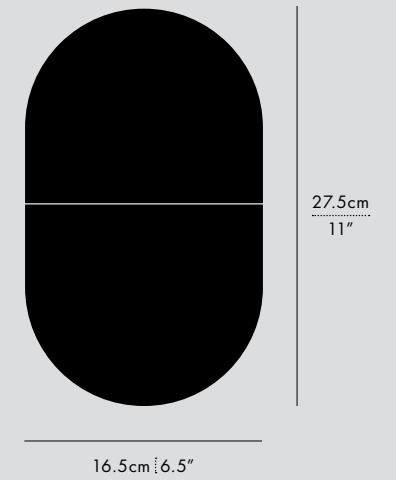

244cm
96"

35cm
13.75"

P90

P150

244cm
96"

35cm
13.75"

P150

P210

244cm
96"

35cm
13.75"

P210

P210

244cm
96"

35cm
13.75"

TYPE
Pendant

MATERIALS
Acrylic, Merino Wool

SLAB W20, WALL, WOOL WHITE

SLAB W20, WALL, WOOL BROWN

TYPE
Wall

MATERIALS
Acrylic, Merino Wool

MANUFACTURED
Canada

DIMENSIONS

- Luminaire: 16.5 x 27.5 x 5cm / 6.5" x 11" x 2"

TECHNICAL INFORMATION