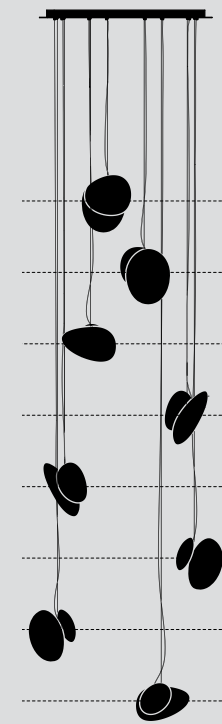

The Pebble Chandelier is arranged in three configurations – helix; double helix; and cluster suspended from either a grey, white or black powder-coated canopy.

The diagrams below illustrate the three configurations in arrangements of 9 pendants.

PEBBLE CHANDELIER

HELIX 9

Available in arrangements of 3, 4, 5, 6, 7, 8, 9, 12 pendants.

DOUBLE HELIX 9

Available in arrangements of 4, 5, 6, 7, 8, 9, 12 pendants.

CLUSTER 9

Available in arrangements of 4, 5, 6, 7, 8, 9, 12 pendants.

HELIX 3

DOUBLE HELIX 4

CLUSTER 5

HELIX 6

DOUBLE HELIX 7

CLUSTER 8

HELIX 9

DOUBLE HELIX 12

TYPE

Pendant Chandelier

PENDANT DIMENSIONS (PER PENDANT)

- Ø 35cm / 13.8"
- Weight: 5kg / 11lbs

CANOPY DIMENSIONS

- Chandelier 3, 4, 5, 6:
  Ø 69cm / 27", Weight: 11kg / 25lbs
- Chandelier 7, 8, 9, 12:
  Ø 96cm / 37.5", Weight: 22kg / 49lbs

COLOUR TEMPERATURE OPTIONS

MATERIALS

Glass, Aluminum

TECHNICAL INFORMATION (PER PENDANT)

- Input Voltage: 110–277V / 220–240V
- Lamping: Integral 14W LED 39V 2700K 90+ CRI, 50,000 hours
- Lumens: 1038 (pearl glass)
- Power Supply: TRIAC/0-10V, DALI

CERTIFICATIONS

* APPLICATION: DRY INDOOR LOCATION ONLY

MANUFACTURED

Canada

GLASS FINISHES

CANOPY FINISHES