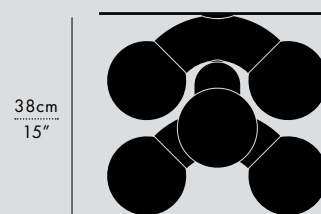

VINE 5, CEILING, MIDNIGHT CHROME

VINE 3, CEILING, CHROME

VINE 5, CEILING, CADMIUM YELLOW

VINE CEILING, MIDNIGHT CHROME

VINE 3

VINE 5

TYPE
Pendant

MATERIALS
Steel, Opal Glass Globe