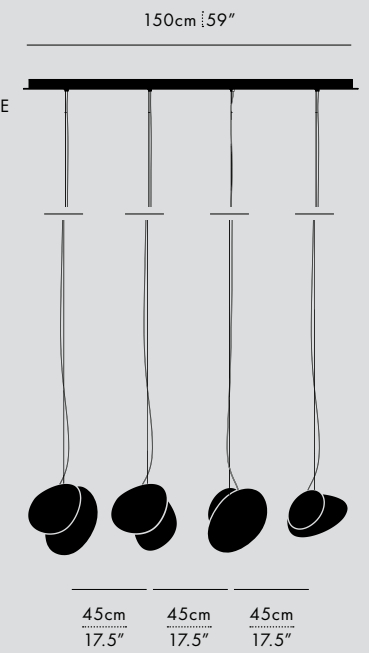

LINEAR 4

*APPROXIMATE DIMENSIONS

*PEBBLE PENDANTS ARE NOT INCLUDED

CANOPY FINISH

The Pebble Linear Canopy can be expanded further than the shown options. For custom arrangements and special projects, please contact info@andlight.ca