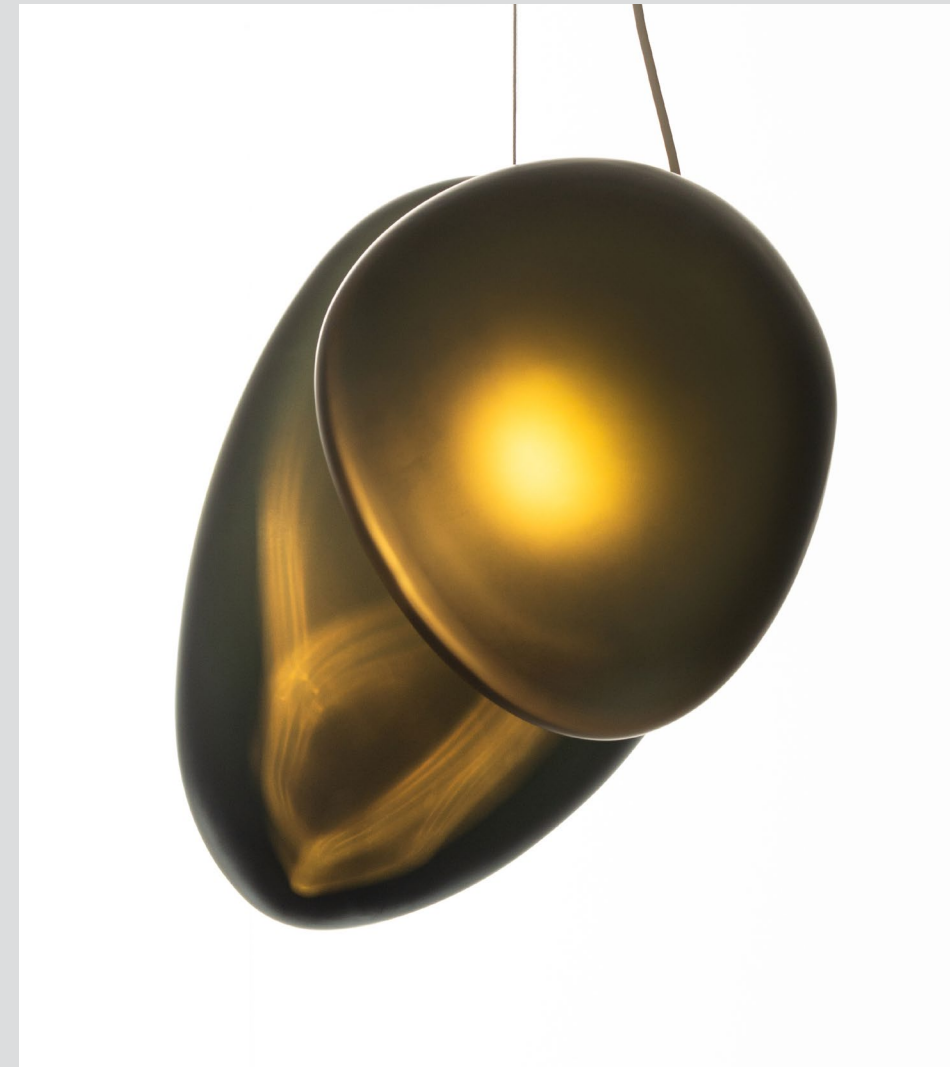

CERTIFICATIONS

* APPLICATION: DRY INDOOR LOCATION ONLY

The Vector floor lamp adjoins three tall rectilinear sections in a vertical orientation, affirming stillness in its statuesque beauty. Light pours onto the inner and outer faces bidirectionally.

PEBBLE PENDANTS; B/D, PEARL/PEARL; A/C, PEARL/PEARL

PEBBLE PENDANTS; A/C, PEARL/PEARL; A/D, SLATE/PEARL; B/D, SLATE/SLATE

PEBBLE

INTERIOR
ATELIER DAAA
PHOTO
BCDF STUDIO

PEBBLE PENDANT

PRIMARY FORM
CHOOSE A OR B