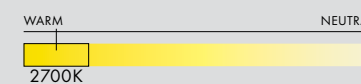

COLOUR TEMPERATURE OPTIONS