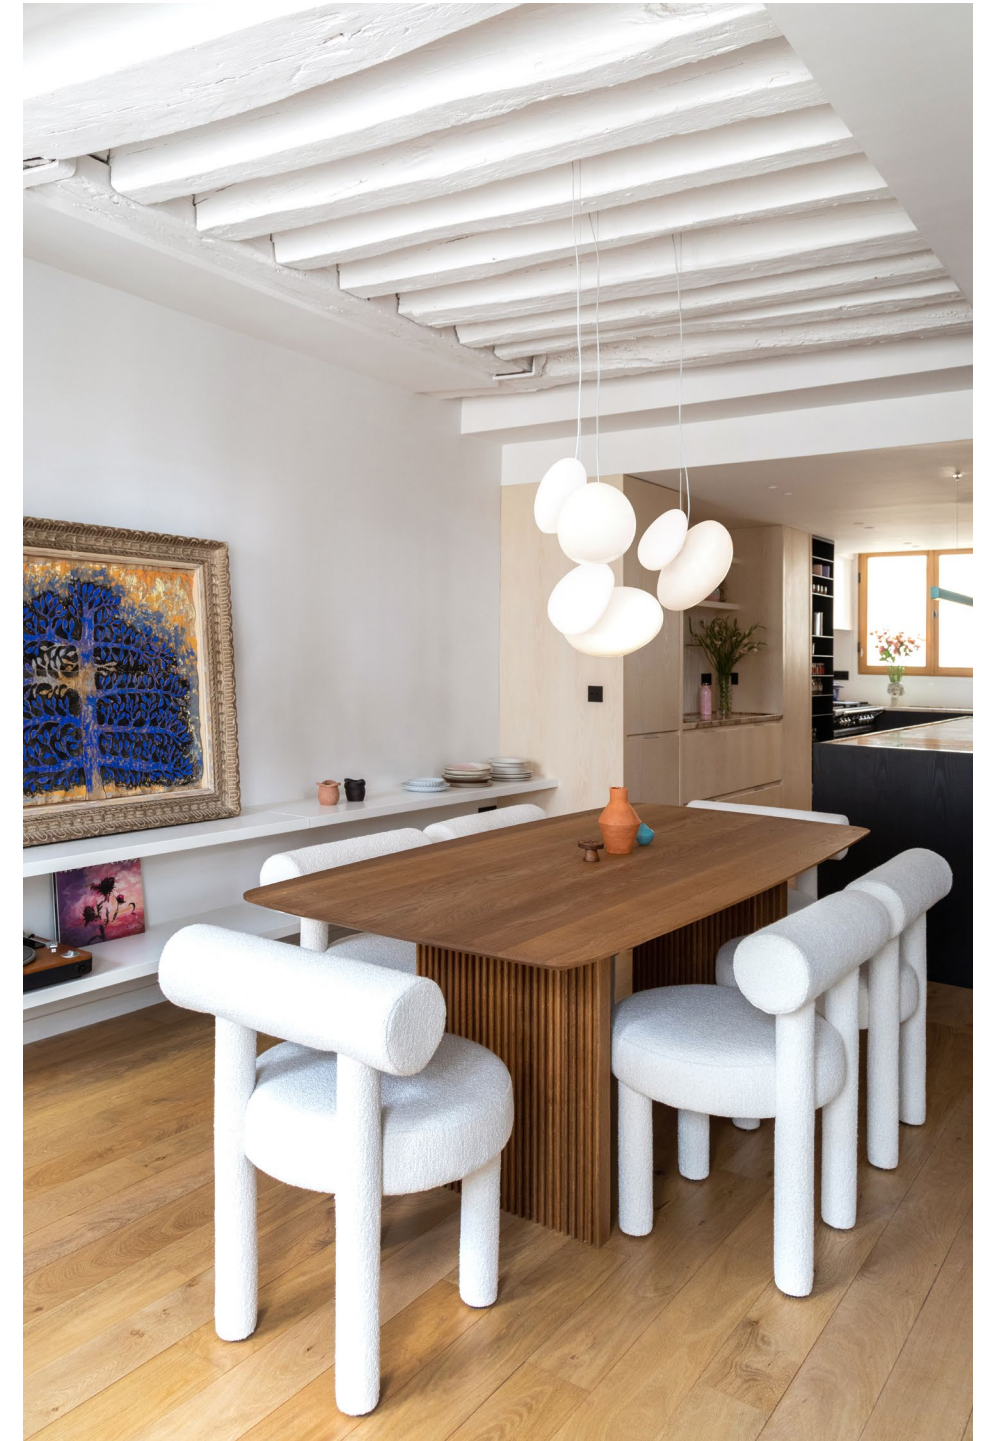

PEBBLE

INTERIOR
ATELIER DAAA
PHOTO
BCDF STUDIO