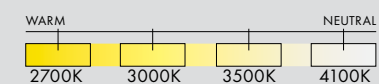

COLOUR TEMPERATURE OPTIONS