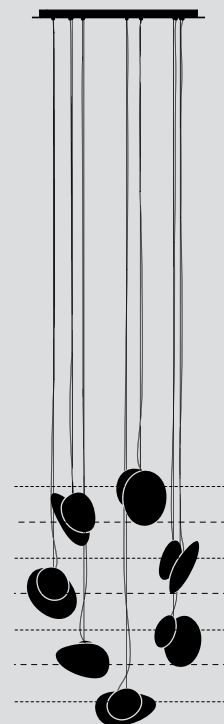

DOUBLE HELIX 7