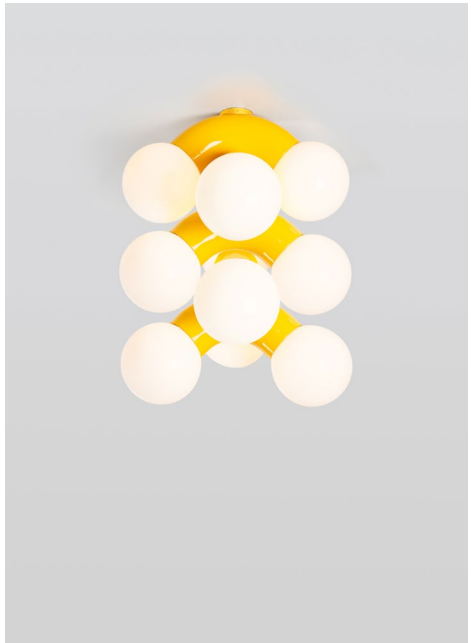

VINE 5, CEILING, MIDNIGHT CHROME

VINE 3, CEILING, CHROME

VINE 5, CEILING, CADMIUM YELLOW

VINE CEILING, MIDNIGHT CHROME

VINE 3

VINE 5

TYPE
Pendant

MATERIALS
Steel, Opal Glass Globe