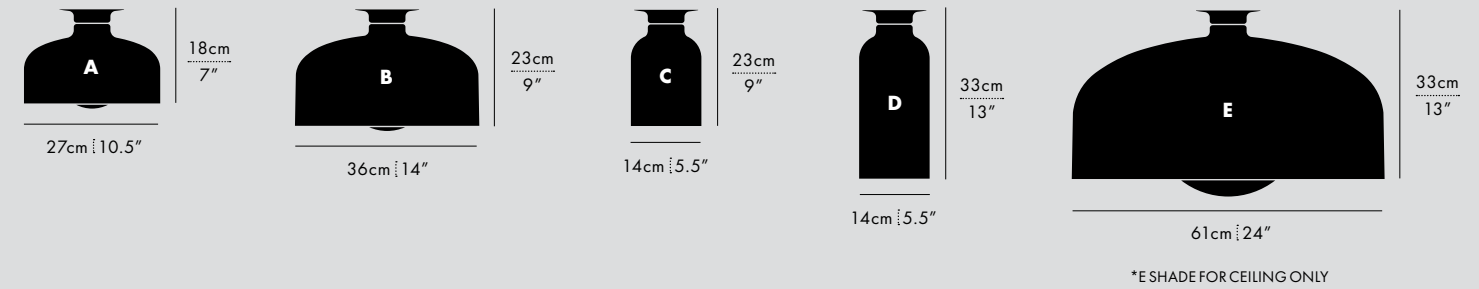

SPOTLIGHT VOLUMES

CEILING/WALL

TYPE
Ceiling/Wall

MATERIALS
Aluminum

MANUFACTURED
Canada

DIMENSIONS
Model Dependant

TECHNICAL INFORMATION

- Input Voltage: 110-120V, 220-240V
- Lamping: 1 x E26/E27 (Max 12W) Socket
  12W 2700K A19 Dimmable LED Lamp Included (*120V version only)
- 140mm/5.5" Glass Globe for A Shade
- 175mm/7" Glass Globe for B Shade
- 300mm/12" Glass Globe for E Shade
- Controls: Phase dimming

FINISHES

COLOUR TEMPERATURE OPTIONS

CERTIFICATIONS

* APPLICATION: DRY INDOOR LOCATION ONLY