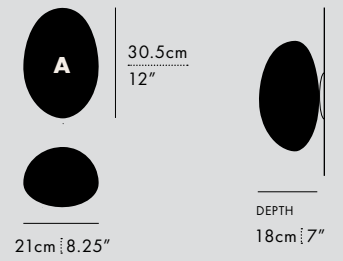

MANUFACTURED
Canada

DIMENSIONS (PER 1 UNIT)

- Luminaire: Ø 17.5 x 29.5cm / Ø 7" x 11.5"
- Adjustable drop length: 244cm / 96"
- * CUSTOM LENGTH AVAILABLE
- Weight: 3.6kg / 7.9lbs

TECHNICAL INFORMATION

- Input Voltage: 110-120V, 220-240V, 110-277V
- Lamping: 12W 24V DC LED (PER UNIT) CRI 90+, 50,000 hours
- Power Supply: Phase dimming, 0-10V, DALI

TYPE

Pendant Chandelier

PENDANT DIMENSIONS (PER PENDANT)

- Ø 35cm / 13.8"
- Weight: 5kg / 11lbs

CANOPY DIMENSIONS

- Chandelier 3, 4, 5, 6:
Ø 69cm / 27", Weight: 11kg / 25lbs
- Chandelier 7, 8, 9, 12:
Ø 96cm / 37.5", Weight: 22kg / 49lbs

TYPE
Ceiling/Wall

MATERIALS
Glass, Aluminum

MANUFACTURED
Canada

- DIMENSIONS**
- **A:** 30.5 x 21 x 18cm / 12" x 8.25" x 7"
 - **B:** 34.5 x 22 x 12.5cm / 13.5" x 8.75" x 5"
 - **C:** 23 x 20 x 10cm / 9" x 7.75" x 4"
 - **D:** 20 x 19 x 10cm / 7.75" x 7.5" x 4"

DIMENSIONS

- **A:** 30 x 25 x 24cm /
11.75" x 10" x 9.5"
- **B:** 31 x 25 x 18cm /
12.25" x 10" x 7"
- **C:** 23 x 25 x 16cm /
9" x 10" x 6.25"
- **D:** 20 x 25 x 16cm /
7.75" x 10" x 6.25"

TECHNICAL INFORMATION