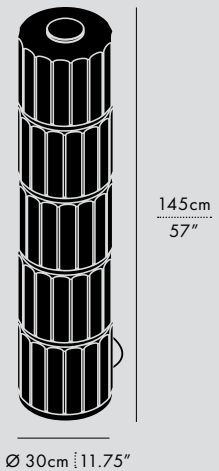

TABLE
175

TABLE
300

FLOOR
300

TYPE
Table/Floor

MATERIALS
Glass, Aluminum

MANUFACTURED
Canada

DIMENSIONS (PER 1 UNIT)

- Column 175:
  Ø 17.5 x 29.5cm / Ø 7" x 11.5"
  Weight: 3.6kg / 7.9lbs
- Column 300:
  Ø 30 x 29.5cm / Ø 11.75" x 11.5"
  Weight: 5.3kg / 11.7lbs

TECHNICAL INFORMATION

- Input Voltage:
  110-120V, 220-240V
- Lamping:
  12W 24V DC LED (PER UNIT)
  CRI 90+, 50,000 hours
- Controls:
  Hand/foot dimmer switch included

FINISHES

BASE

DIM TO WARM

CERTIFICATIONS

* APPLICATION: DRY INDOOR LOCATION ONLY