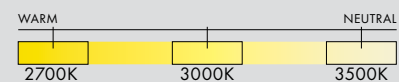

COLOUR TEMPERATURE OPTIONS