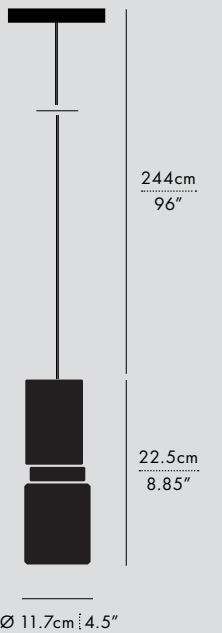

LOBE
PENDANT

TYPE
Pendant

MATERIALS
Aluminum

MANUFACTURED
Canada

DIMENSIONS

- Luminaire: Ø 11.7 x 22.5cm / Ø 4.5" x 8.85"
- Adjustable drop length: 244cm / 96"
- CUSTOM LENGTH AVAILABLE

TECHNICAL INFORMATION

- Input Voltage: 110-277V, 220-240V
- Lamping: Integral 9W 2700K LED 90+ CRI, 50,000 hours
- Power Supply: TRIAC/0-10V, DALI

FINISHES

COLOUR TEMPERATURE OPTIONS

CERTIFICATIONS

* APPLICATION: DRY INDOOR LOCATION ONLY