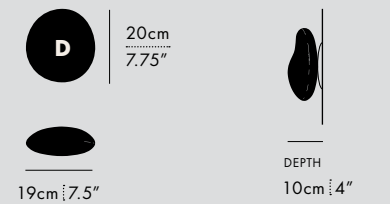

MANUFACTURED
Canada

DIMENSIONS (PER 1 UNIT)

- Luminaire: Ø 17.5 x 29.5cm / Ø 7" x 11.5"
- Adjustable drop length: 244cm / 96"
- * CUSTOM LENGTH AVAILABLE
- Weight: 3.6kg / 7.9lbs

TECHNICAL INFORMATION

- Input Voltage: 110-120V, 220-240V, 110-277V
- Lamping: 12W 24V DC LED (PER UNIT) CRI 90+, 50,000 hours
- Power Supply: Phase dimming, 0-10V, DALI

TYPE

Pendant Chandelier

PENDANT DIMENSIONS (PER PENDANT)

- Ø 35cm / 13.8"
- Weight: 5kg / 11lbs

CANOPY DIMENSIONS

- Chandelier 3, 4, 5, 6:
Ø 69cm / 27", Weight: 11kg / 25lbs
- Chandelier 7, 8, 9, 12:
Ø 96cm / 37.5", Weight: 22kg / 49lbs

TYPE
Ceiling/Wall

MATERIALS
Glass, Aluminum

MANUFACTURED
Canada

- DIMENSIONS**
- **A:** 30.5 x 21 x 18cm / 12" x 8.25" x 7"
 - **B:** 34.5 x 22 x 12.5cm / 13.5" x 8.75" x 5"
 - **C:** 23 x 20 x 10cm / 9" x 7.75" x 4"
 - **D:** 20 x 19 x 10cm / 7.75" x 7.5" x 4"

DIMENSIONS

- **A:** 30 x 25 x 24cm /
11.75" x 10" x 9.5"
- **B:** 31 x 25 x 18cm /
12.25" x 10" x 7"
- **C:** 23 x 25 x 16cm /
9" x 10" x 6.25"
- **D:** 20 x 25 x 16cm /
7.75" x 10" x 6.25"

TECHNICAL INFORMATION