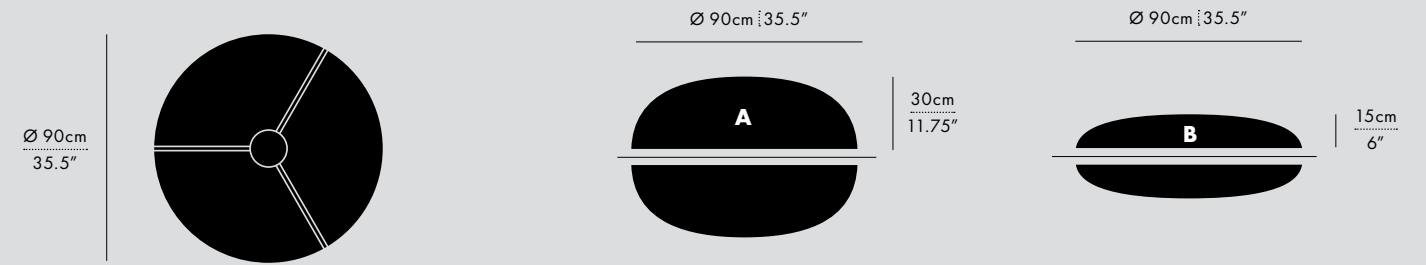

TYPE

Pendant

MATERIALS

Aluminum, Acrylic, Fabric

MANUFACTURED

Canada

DIMENSIONS (PER 1 UNIT)

- Combination Pendant
- A: Ø 90 x 30cm / Ø 35.5" x 11.75"
- B: Ø 90 x 15cm / Ø 35.5" x 6"
- Adjustable drop length: 300cm / 118"
- CUSTOM LENGTH AVAILABLE
- Weight: 6kg / 13lbs

TECHNICAL INFORMATION

- Input Voltage: 110-120V, 220-240V, 110-277V
- Lamping: 1 x Integral 34W 35V DC LED CRI 90+, 50,000 hours
- Power Supply: Phase dimming, 0-10V, DALI

FRAME FINISHES

LENS

COLOUR TEMPERATURE OPTIONS

DIM TO WARM

CERTIFICATIONS

* APPLICATION: DRY INDOOR LOCATION ONLY