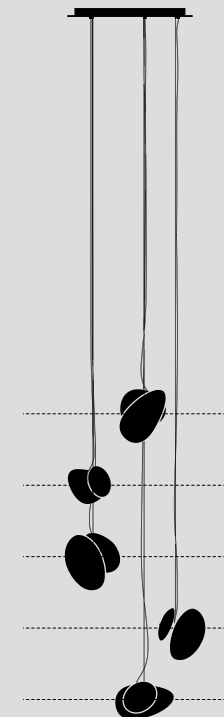

The Pebble Chandelier is arranged in three configurations – helix; double helix; and cluster suspended from either a grey, white or black powder-coated canopy.

The diagrams below illustrate the three configurations in arrangements of 9 pendants.

PEBBLE CHANDELIER

HELIX 9

Available in arrangements of 3, 4, 5, 6, 7, 8, 9, 12 pendants.

DOUBLE HELIX 9

Available in arrangements of 4, 5, 6, 7, 8, 9, 12 pendants.

CLUSTER 9

Available in arrangements of 4, 5, 6, 7, 8, 9, 12 pendants.

HELIX 3

DOUBLE HELIX 4

CLUSTER 5

HELIX 6

DOUBLE HELIX 7

CLUSTER 8

HELIX 9

DOUBLE HELIX 12

TYPE

Pendant Chandelier

PENDANT DIMENSIONS (PER PENDANT)

- Ø 35cm / 13.8"
- Weight: 5kg / 11lbs

CANOPY DIMENSIONS

- Chandelier 3, 4, 5, 6:
  Ø 69cm / 27", Weight: 11kg / 25lbs
- Chandelier 7, 8, 9, 12:
  Ø 96cm / 37.5", Weight: 22kg / 49lbs

COLOUR TEMPERATURE OPTIONS

MATERIALS

Glass, Aluminum

TECHNICAL INFORMATION (PER PENDANT)

- Input Voltage: 110–277V / 220–240V
- Lamping: Integral 14W LED 39V 2700K 90+ CRI, 50,000 hours
- Lumens: 1038 (pearl glass)
- Power Supply: TRIAC/0-10V, DALI

CERTIFICATIONS

* APPLICATION: DRY INDOOR LOCATION ONLY

MANUFACTURED

Canada

GLASS FINISHES

CANOPY FINISHES