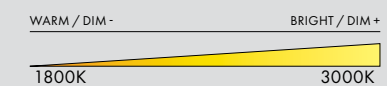

TABLE
175

TABLE
300

FLOOR
300

TYPE
Table/Floor

MATERIALS
Glass, Aluminum

MANUFACTURED
Canada

DIMENSIONS (PER 1 UNIT)

- Column 175:
  Ø 17.5 x 29.5cm / Ø 7" x 11.5"
  Weight: 3.6kg / 7.9lbs
- Column 300:
  Ø 30 x 29.5cm / Ø 11.75" x 11.5"
  Weight: 5.3kg / 11.7lbs

TECHNICAL INFORMATION

- Input Voltage:
  110-120V, 220-240V
- Lamping:
  12W 24V DC LED (PER UNIT)
  CRI 90+, 50,000 hours
- Controls:
  Hand/foot dimmer switch included

FINISHES

BASE

DIM TO WARM

CERTIFICATIONS

* APPLICATION: DRY INDOOR LOCATION ONLY