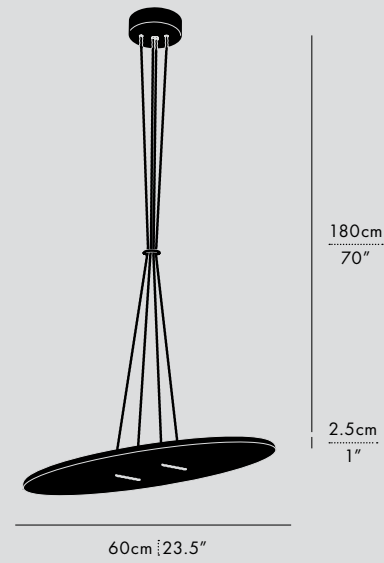

INTERIOR
STUDIO MSDS
PHOTO
ANGUS FERGUSSON

BUTTON 90, CEILING/WALL, BLACK

BUTTON 90, CEILING/WALL, BRONZE

BUTTON

PENDANT

60

90

60