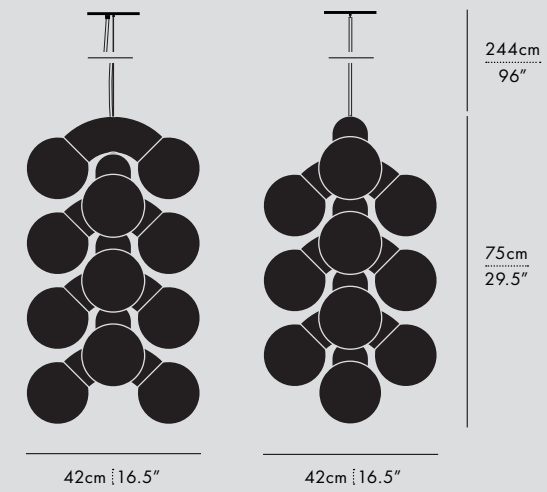

PHOTO
CLAIRE ESPARROS

VINE 3

VINE 5

VINE 7

VINE 9

TYPE
Pendant

MATERIALS
Steel, Opal Glass Globe

MANUFACTURED
Canada