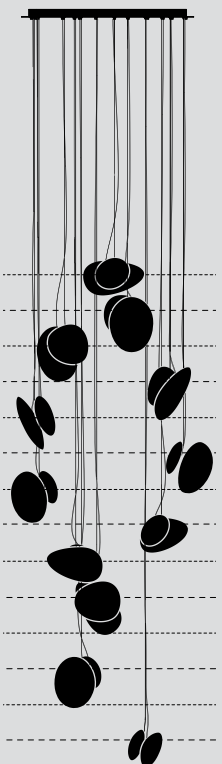

SECONDARY FORM
CHOOSE C OR D

TYPE
Pendant

MATERIALS
Glass, Aluminum

MANUFACTURED
Canada

DIMENSIONS

- **A:** 30.5 x 21 x 16.5cm / 12" x 8.25" x 6.5"
- **B:** 34.5 x 22 x 11cm / 13.5" x 8.75" x 4.25"
- **C:** 23 x 20 x 8.5cm / 9" x 7.75" x 3.5"
- **D:** 20 x 19 x 8.5cm / 7.75" x 7.5" x 3.5"
- Adjustable drop length: 243cm / 96"

The Pebble Chandelier is arranged in three configurations – helix; double helix; and cluster suspended from either a grey, white or black powder-coated canopy.

The diagrams below illustrate the three configurations in arrangements of 9 pendants.

TYPE

Pendant Chandelier

PENDANT DIMENSIONS (PER PENDANT)

- Ø 35cm / 13.8"
- Weight: 5kg / 11lbs

CANOPY DIMENSIONS

- Chandelier 3, 4, 5, 6:
Ø 69cm / 27", Weight: 11kg / 25lbs
- Chandelier 7, 8, 9, 12:
Ø 96cm / 37.5", Weight: 22kg / 49lbs

DIMENSIONS

- **A:** 30 x 25 x 24cm /
11.75" x 10" x 9.5"
- **B:** 31 x 25 x 18cm /
12.25" x 10" x 7"
- **C:** 23 x 25 x 16cm /
9" x 10" x 6.25"
- **D:** 20 x 25 x 16cm /
7.75" x 10" x 6.25"

TECHNICAL INFORMATION