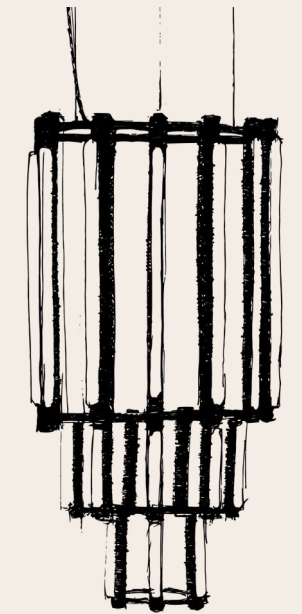

DESIGN

CAINE HEINTZMAN

YEAR

2012

SERIES

PENDANT

CHANDELIER

CEILING/WALL

PIPELINE CHANDELIER 10, BLACK

PIPELINE

172

PIPELINE CHANDELIER 9, BLACK

By definition, the Pipeline Chandelier features a cylindrical arrangement of linear illuminated sections cinched by metal hoops. Its carousel-like form proposes an unconventional lighting solution; one that radiates from its concentric structure.