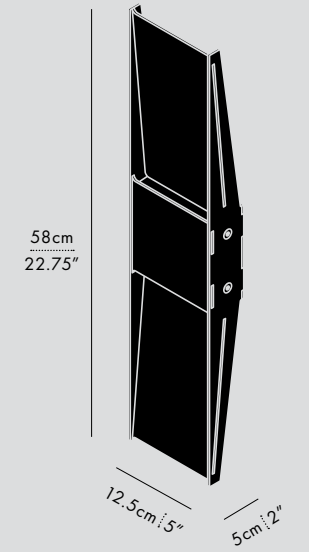

TYPE
Ceiling/Wall

MATERIALS
Steel

MANUFACTURED
Canada

DIMENSIONS
- Luminaire: 58 x 12.5 x 5cm /
22.75" x 5" x 2"

TECHNICAL INFORMATION
- Input Voltage:
110-120V, 220-240V, 110-277V
- Power Supply:
TRIAC/0-10V, DALI

FINISHES

BLACK STEEL   WEATHERED STEEL   POLISHED STAINLESS STEEL

CERTIFICATIONS

* APPLICATION: DRY INDOOR LOCATION ONLY