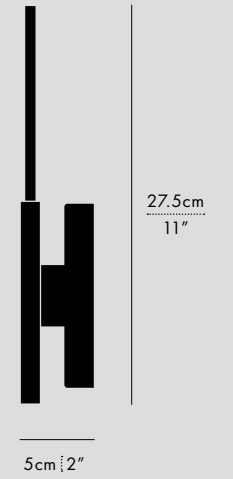

244cm
96"

35cm
13.75"

P90

P150

244cm
96"

35cm
13.75"

P150

P210

244cm
96"

35cm
13.75"

P210

P210

244cm
96"

35cm
13.75"

TYPE
Pendant

MATERIALS
Acrylic, Merino Wool

SLAB W20, WALL, WOOL WHITE

SLAB W20, WALL, WOOL BROWN

TYPE
Wall

MATERIALS
Acrylic, Merino Wool

MANUFACTURED
Canada

DIMENSIONS

- Luminaire: 16.5 x 27.5 x 5cm / 6.5" x 11" x 2"

TECHNICAL INFORMATION