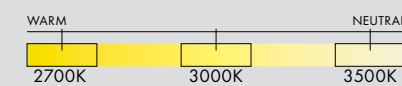

TYPE
Ceiling/Wall

MATERIALS
Aluminum, Acrylic

MANUFACTURED
Canada

DIMENSIONS (PER 1 UNIT)
– **A:** Ø 90 x 30cm / Ø 35.5" x 11.75"
– **B:** Ø 90 x 15cm / Ø 35.5" x 6"

TECHNICAL INFORMATION
– Input Voltage:
110–120V, 220–240V, 110–277V
– Lamping:
1 x Integral 17W 35V DC LED
CRI 90+, 50,000 hours
– Power Supply:
Phase dimming, 0–10V, DALI

FRAME FINISHES   **LENS**

BLACK   SILVER   CLEAR

COLOUR TEMPERATURE OPTIONS