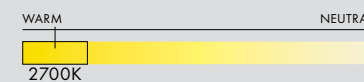

COLOUR TEMPERATURE OPTIONS