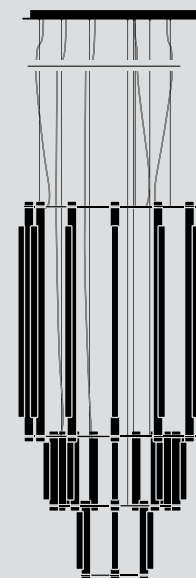

DESIGN

CAINE HEINTZMAN

YEAR

2012

SERIES

PENDANT

CHANDELIER

CEILING/WALL

Ø 101.5cm | 40"

CHANDELIER 9

162cm
63.75"

Ø 101.5cm | 40"

CHANDELIER 4

125cm
49.25"

Ø 46.5cm | 18.25"

CHANDELIER 5

125cm
49.25"

Ø 76.5cm | 30"

CHANDELIER 6

125cm
49.25"

Ø 101.5cm | 40"

CHANDELIER 10

115cm
45.25"

Ø 101.5cm | 40"

CHANDELIER 11

199cm
78.5"

Ø 101.5cm | 40"

CHANDELIER 12

366cm
144"

105.5cm | 40"

ORIENTATION

Pipeline Chandeliers 1-6 are available in both vertical and horizontal suspension.