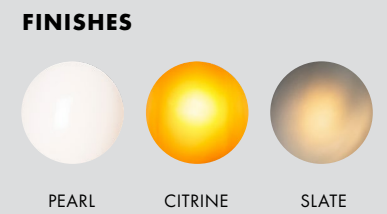

TYPE
Ceiling/Wall

MATERIALS
Glass, Aluminum

MANUFACTURED
Canada

1. **DIMENSIONS**
2. **A:** 30.5 x 21 x 18cm / 12" x 8.25" x 7"
   - **B:** 34.5 x 22 x 12.5cm / 13.5" x 8.75" x 5"
   - **C:** 23 x 20 x 10cm / 9" x 7.75" x 4"
   - **D:** 20 x 19 x 10cm / 7.75" x 7.5" x 4"

1. **TECHNICAL INFORMATION**
2. Input Voltage: 110-277V, 220-240V
   - Lamping: Integral 9W 2700K LED 90+ CRI, 50,000 hours
   - Lumens: 622 lumens delivered (pearl glass)
   - Power Supply: TRIAC/0-10V, DALI