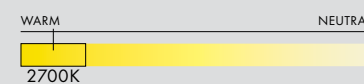

COLOUR TEMPERATURE OPTIONS