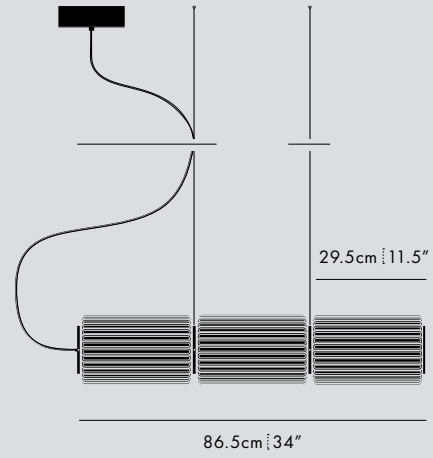

COLUMN 175
PENDANT

COLUMN 300
PENDANT

VERTICAL

HORIZONTAL