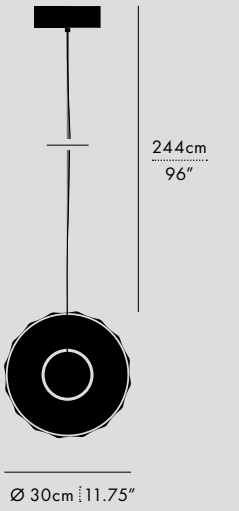

VERTICAL

HORIZONTAL

TYPE
Pendant

MATERIALS
Glass, Aluminum

MANUFACTURED
Canada

DIMENSIONS (PER 1 UNIT)

- Luminaire: Ø 17.5 x 29.5cm / Ø 7" x 11.5"
- Adjustable drop length: 244cm / 96"
- CUSTOM LENGTH AVAILABLE
- Weight: 3.6kg / 7.9lbs

TECHNICAL INFORMATION

- Input Voltage: 110-120V, 220-240V, 110-277V
- Lamping: 12W 24V DC LED (PER UNIT) CRI 90+, 50,000 hours
- Power Supply: Phase dimming, 0-10V, DALI

FINISHES

COLOUR TEMPERATURE OPTIONS

DIM TO WARM

CERTIFICATIONS

TYPE
Pendant

MATERIALS
Glass, Aluminum

MANUFACTURED
Canada

DIMENSIONS (PER 1 UNIT)

- Luminaire: Ø 30 x 29.5cm / Ø 11.75" x 11.5"
- Adjustable drop length: 244cm / 96"
- CUSTOM LENGTH AVAILABLE
- Weight: 5.3kg / 11.7lbs

TECHNICAL INFORMATION

- Input Voltage: 110-120V, 220-240V, 110-277V
- Lamping: 12W 24V DC LED (PER UNIT) CRI 90+, 50,000 hours
- Power Supply: Phase dimming, 0-10V, DALI

FINISHES

COLOUR TEMPERATURE OPTIONS

DIM TO WARM

CERTIFICATIONS