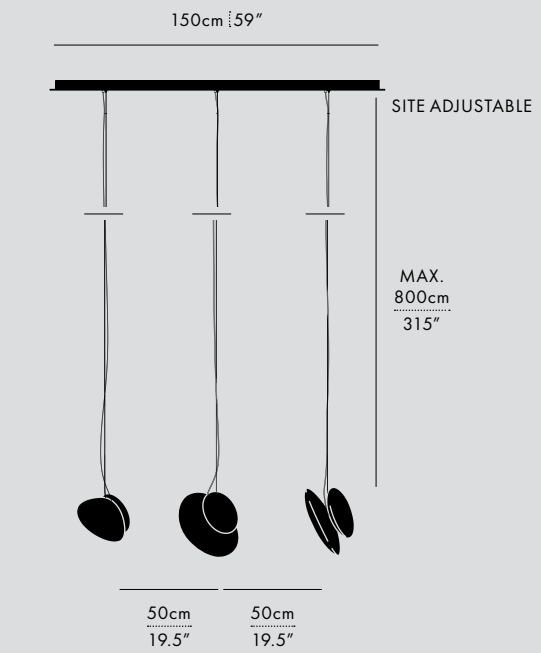

LINEAR 4

*APPROXIMATE DIMENSIONS

*PEBBLE PENDANTS ARE NOT INCLUDED

CANOPY FINISH

The Pebble Linear Canopy can be expanded further than the shown options. For custom arrangements and special projects, please contact info@andlight.ca