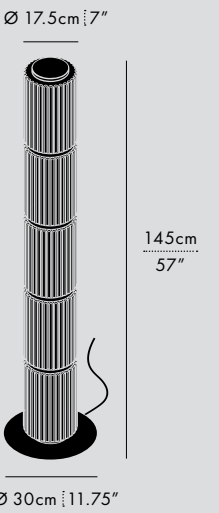

TABLE
175

TABLE
300

FLOOR
300

TYPE
Table/Floor

MATERIALS
Glass, Aluminum

MANUFACTURED
Canada

DIMENSIONS (PER 1 UNIT)

- Column 175:
  Ø 17.5 x 29.5cm / Ø 7" x 11.5"
  Weight: 3.6kg / 7.9lbs
- Column 300:
  Ø 30 x 29.5cm / Ø 11.75" x 11.5"
  Weight: 5.3kg / 11.7lbs

TECHNICAL INFORMATION

- Input Voltage:
  110-120V, 220-240V
- Lamping:
  12W 24V DC LED (PER UNIT)
  CRI 90+, 50,000 hours
- Controls:
  Hand/foot dimmer switch included

FINISHES

BASE

DIM TO WARM

CERTIFICATIONS

* APPLICATION: DRY INDOOR LOCATION ONLY