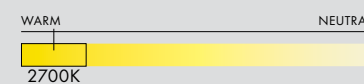

COLOUR TEMPERATURE OPTIONS