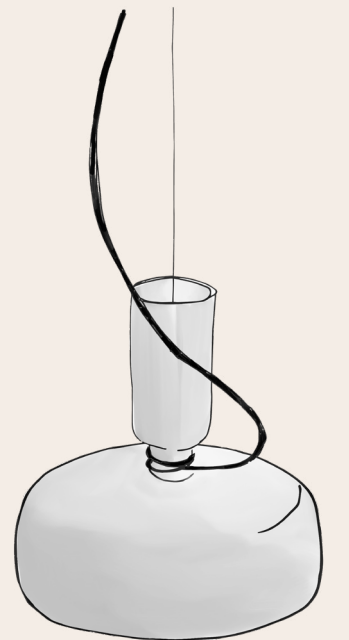

DESIGN

LUKAS PEET

YEAR

2010-19

SERIES

PENDANT

CEILING/WALL

TABLE/FLOOR