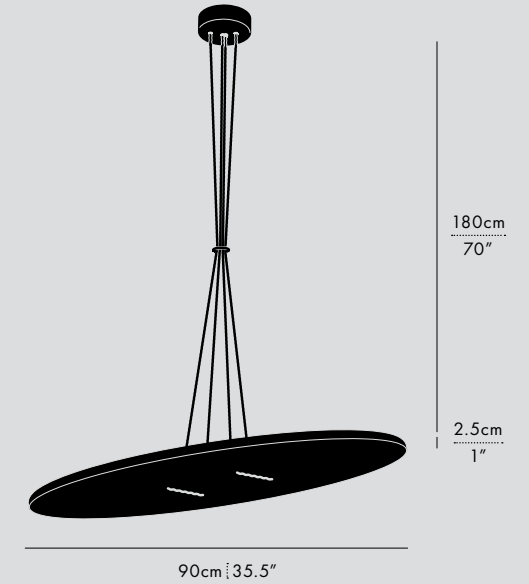

INTERIOR
STUDIO MSDS
PHOTO
ANGUS FERGUSSON

BUTTON 90, CEILING/WALL, BLACK

BUTTON 90, CEILING/WALL, BRONZE

BUTTON

PENDANT

60

90

60