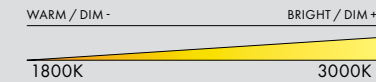

COLUMN 175
PENDANT

COLUMN 300
PENDANT

VERTICAL

HORIZONTAL

VERTICAL

HORIZONTAL

TYPE
Pendant

MATERIALS
Glass, Aluminum

MANUFACTURED
Canada

DIMENSIONS (PER 1 UNIT)

- Luminaire: Ø 17.5 x 29.5cm / Ø 7" x 11.5"
- Adjustable drop length: 244cm / 96"
- CUSTOM LENGTH AVAILABLE
- Weight: 3.6kg / 7.9lbs

TECHNICAL INFORMATION

- Input Voltage: 110-120V, 220-240V, 110-277V
- Lamping: 12W 24V DC LED (PER UNIT) CRI 90+, 50,000 hours
- Power Supply: Phase dimming, 0-10V, DALI

FINISHES

COLOUR TEMPERATURE OPTIONS

DIM TO WARM

CERTIFICATIONS

TYPE
Pendant

MATERIALS
Glass, Aluminum

MANUFACTURED
Canada

DIMENSIONS (PER 1 UNIT)

- Luminaire: Ø 30 x 29.5cm / Ø 11.75" x 11.5"
- Adjustable drop length: 244cm / 96"
- CUSTOM LENGTH AVAILABLE
- Weight: 5.3kg / 11.7lbs

TECHNICAL INFORMATION

- Input Voltage: 110-120V, 220-240V, 110-277V
- Lamping: 12W 24V DC LED (PER UNIT) CRI 90+, 50,000 hours
- Power Supply: Phase dimming, 0-10V, DALI

FINISHES

COLOUR TEMPERATURE OPTIONS

DIM TO WARM

CERTIFICATIONS