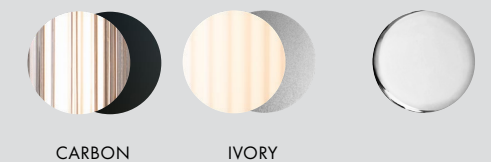

FINISHES

BASE

DIM TO WARM