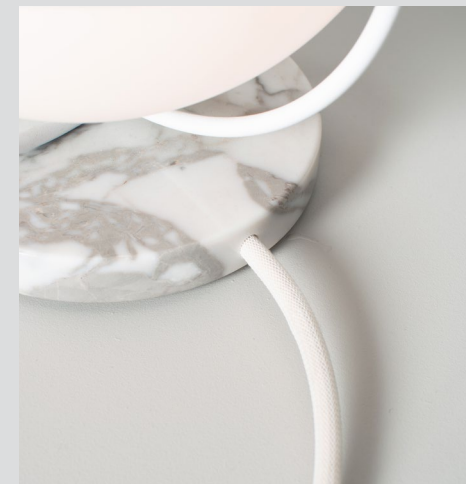

TABLE

TYPE
Pendant & Table

DIMENSIONS
 - Pendant:
 68.5 x 25cm / 27" x 9.75"
 Adjustable drop length: 243cm / 96"
 * CUSTOM LENGTH AVAILABLE
 - Table:
 70 x 25cm / 27.5" x 9.75"

MATERIALS
Steel, Etched Glass