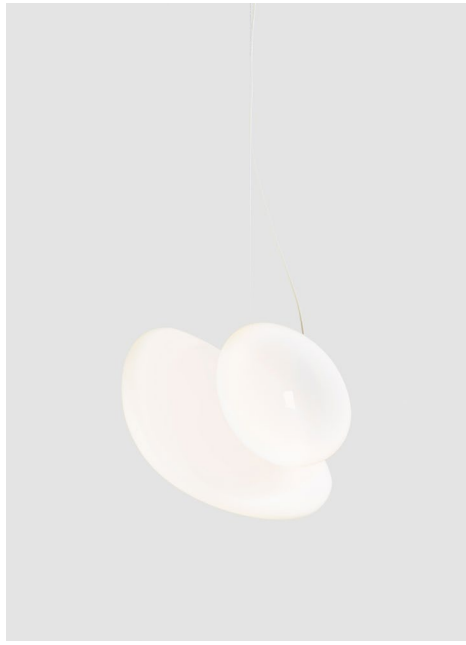

PEBBLE PENDANT, B/D, PEARL/PEARL