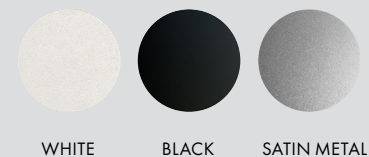

CERTIFICATIONS

* APPLICATION: DRY INDOOR LOCATION ONLY

MANUFACTURED

Canada

GLASS FINISHES

CANOPY FINISHES

INTERIOR
KC DESIGN STUDIO
PHOTO
李國民

PEBBLE
CEILING/WALL