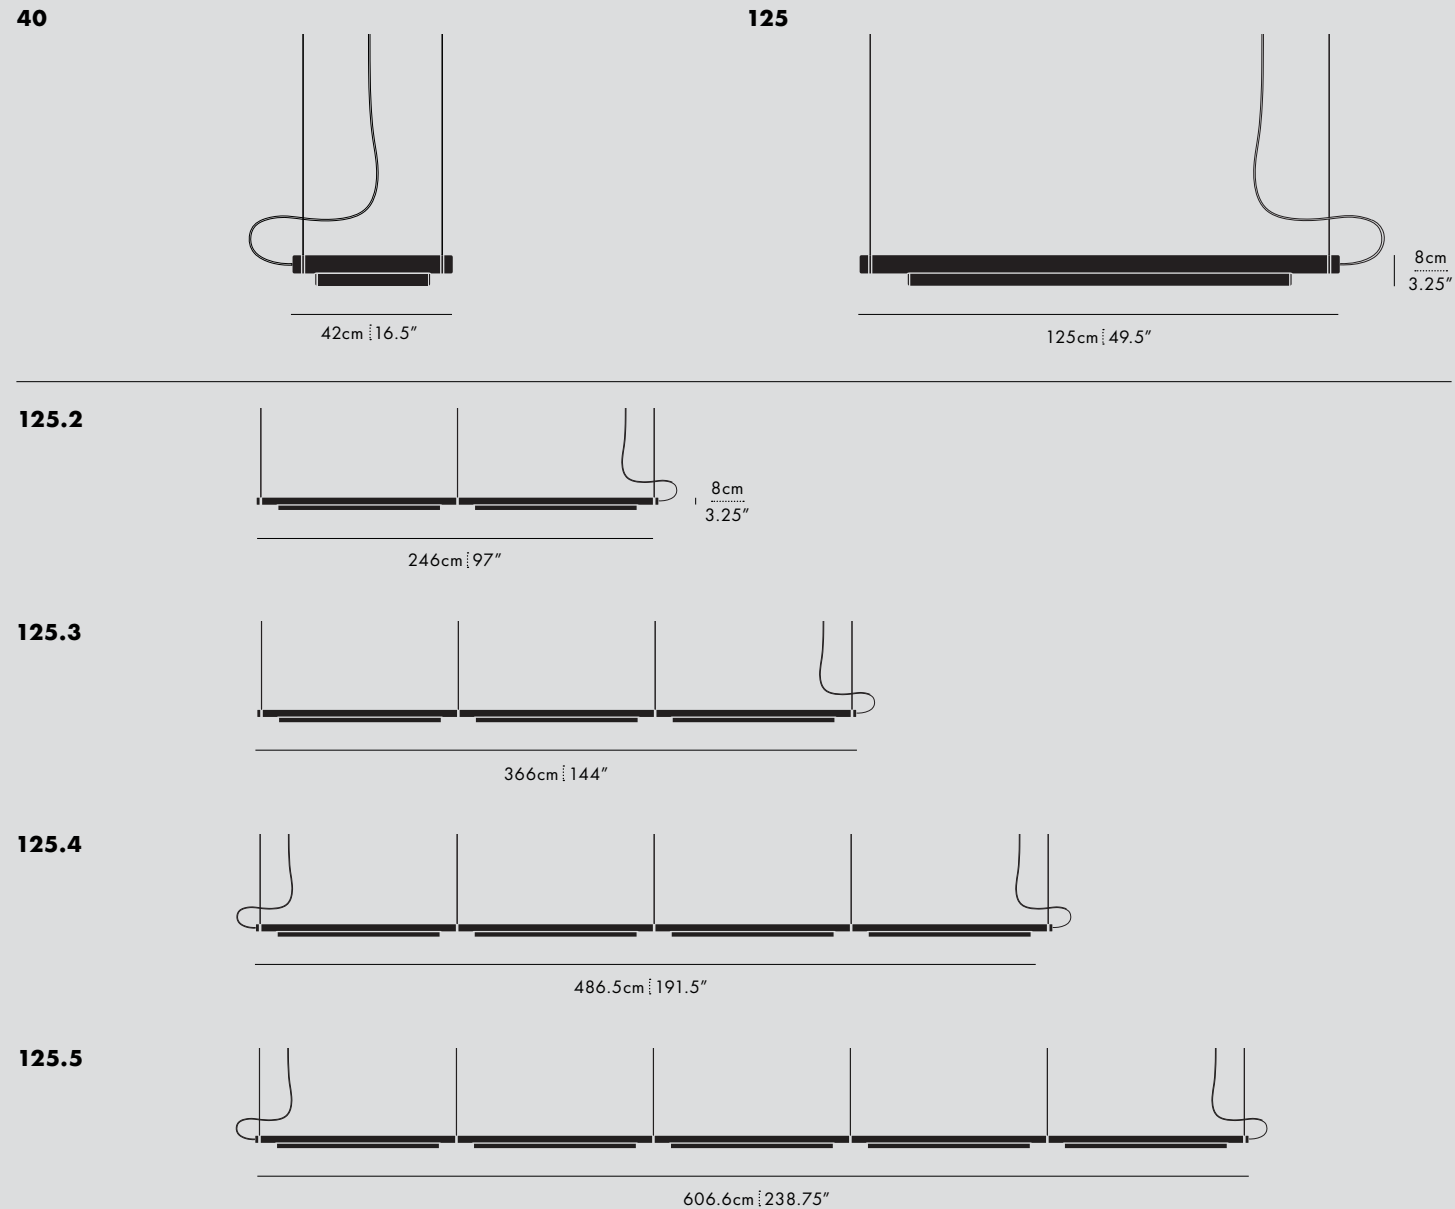

PENDANT

TYPE
Pendant

MATERIALS
Aluminum, Acrylic

STANDARD FINISHES

DECORATIVE FINISHES

DIMENSIONS

- Model specific
- Adjustable drop length: 244cm / 96"
- * CUSTOM LENGTH AVAILABLE

TECHNICAL INFORMATION