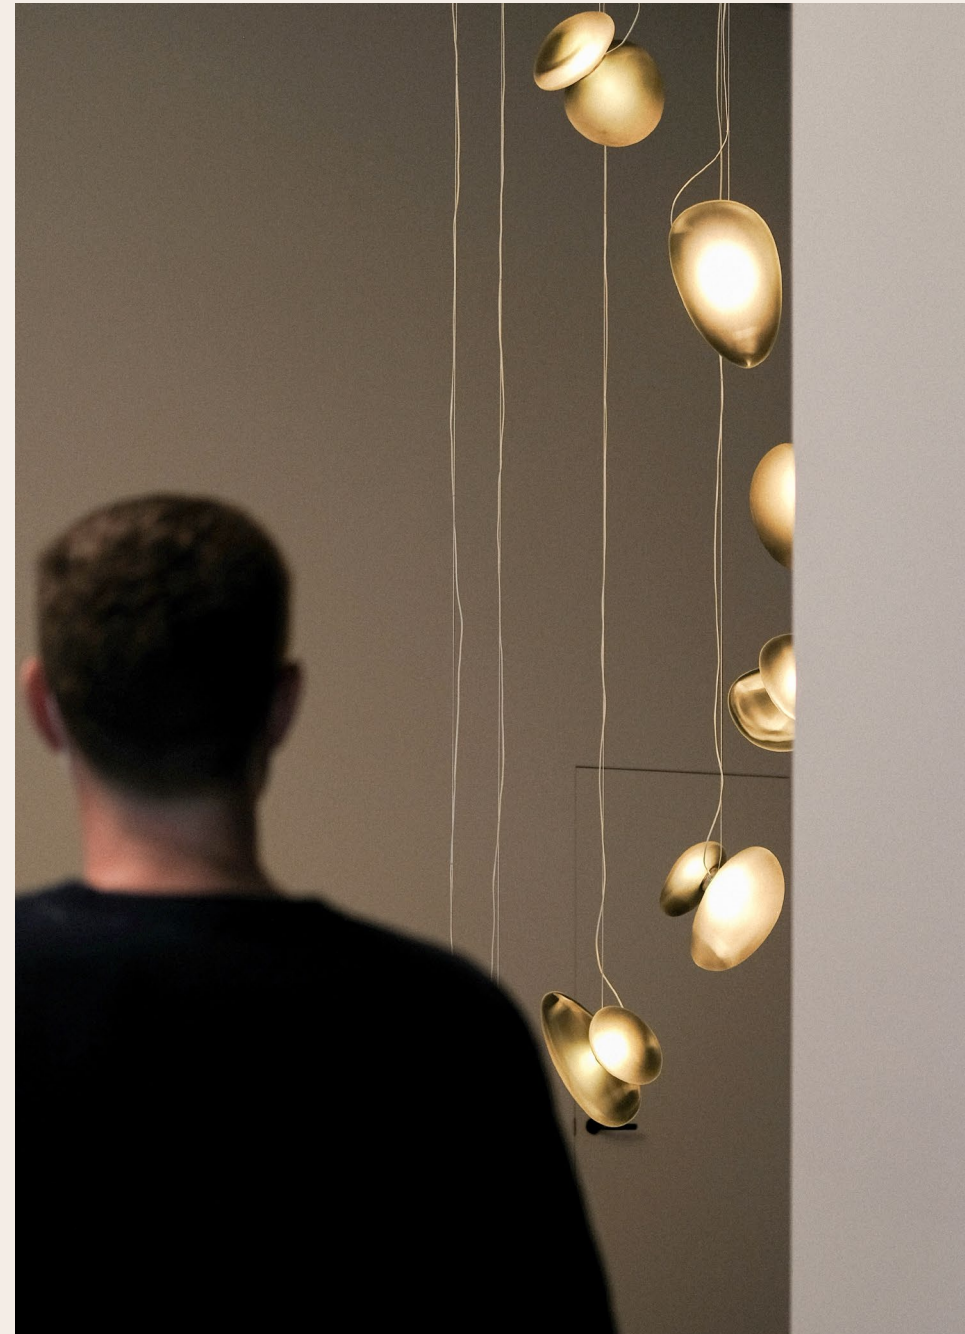

A
NEW
DETAIL

ABOUT	2
COMPLETE COLLECTION	4
VECTOR	10
COLUMN	34
IRIS	52
LOBE	68
PEBBLE	76
VALE	104
PIVOT	126
BUTTON	132
ORBIT	142
PIPELINE	152
SLAB	188
SPOTLIGHT VOLUMES	200
VINE	222
CONTACT	240

A-N-D is a decorative luminaire design studio and manufacturer based in Vancouver, Canada where original collections are conceptualized, built and assembled in-house.