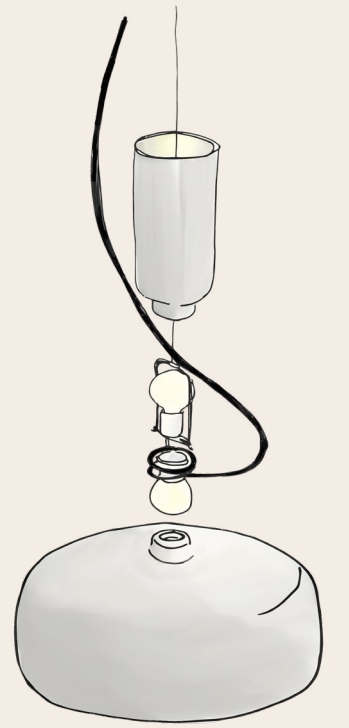

DESIGN

LUKAS PEET

YEAR

2010-19

SERIES

PENDANT

CEILING/WALL

TABLE/FLOOR