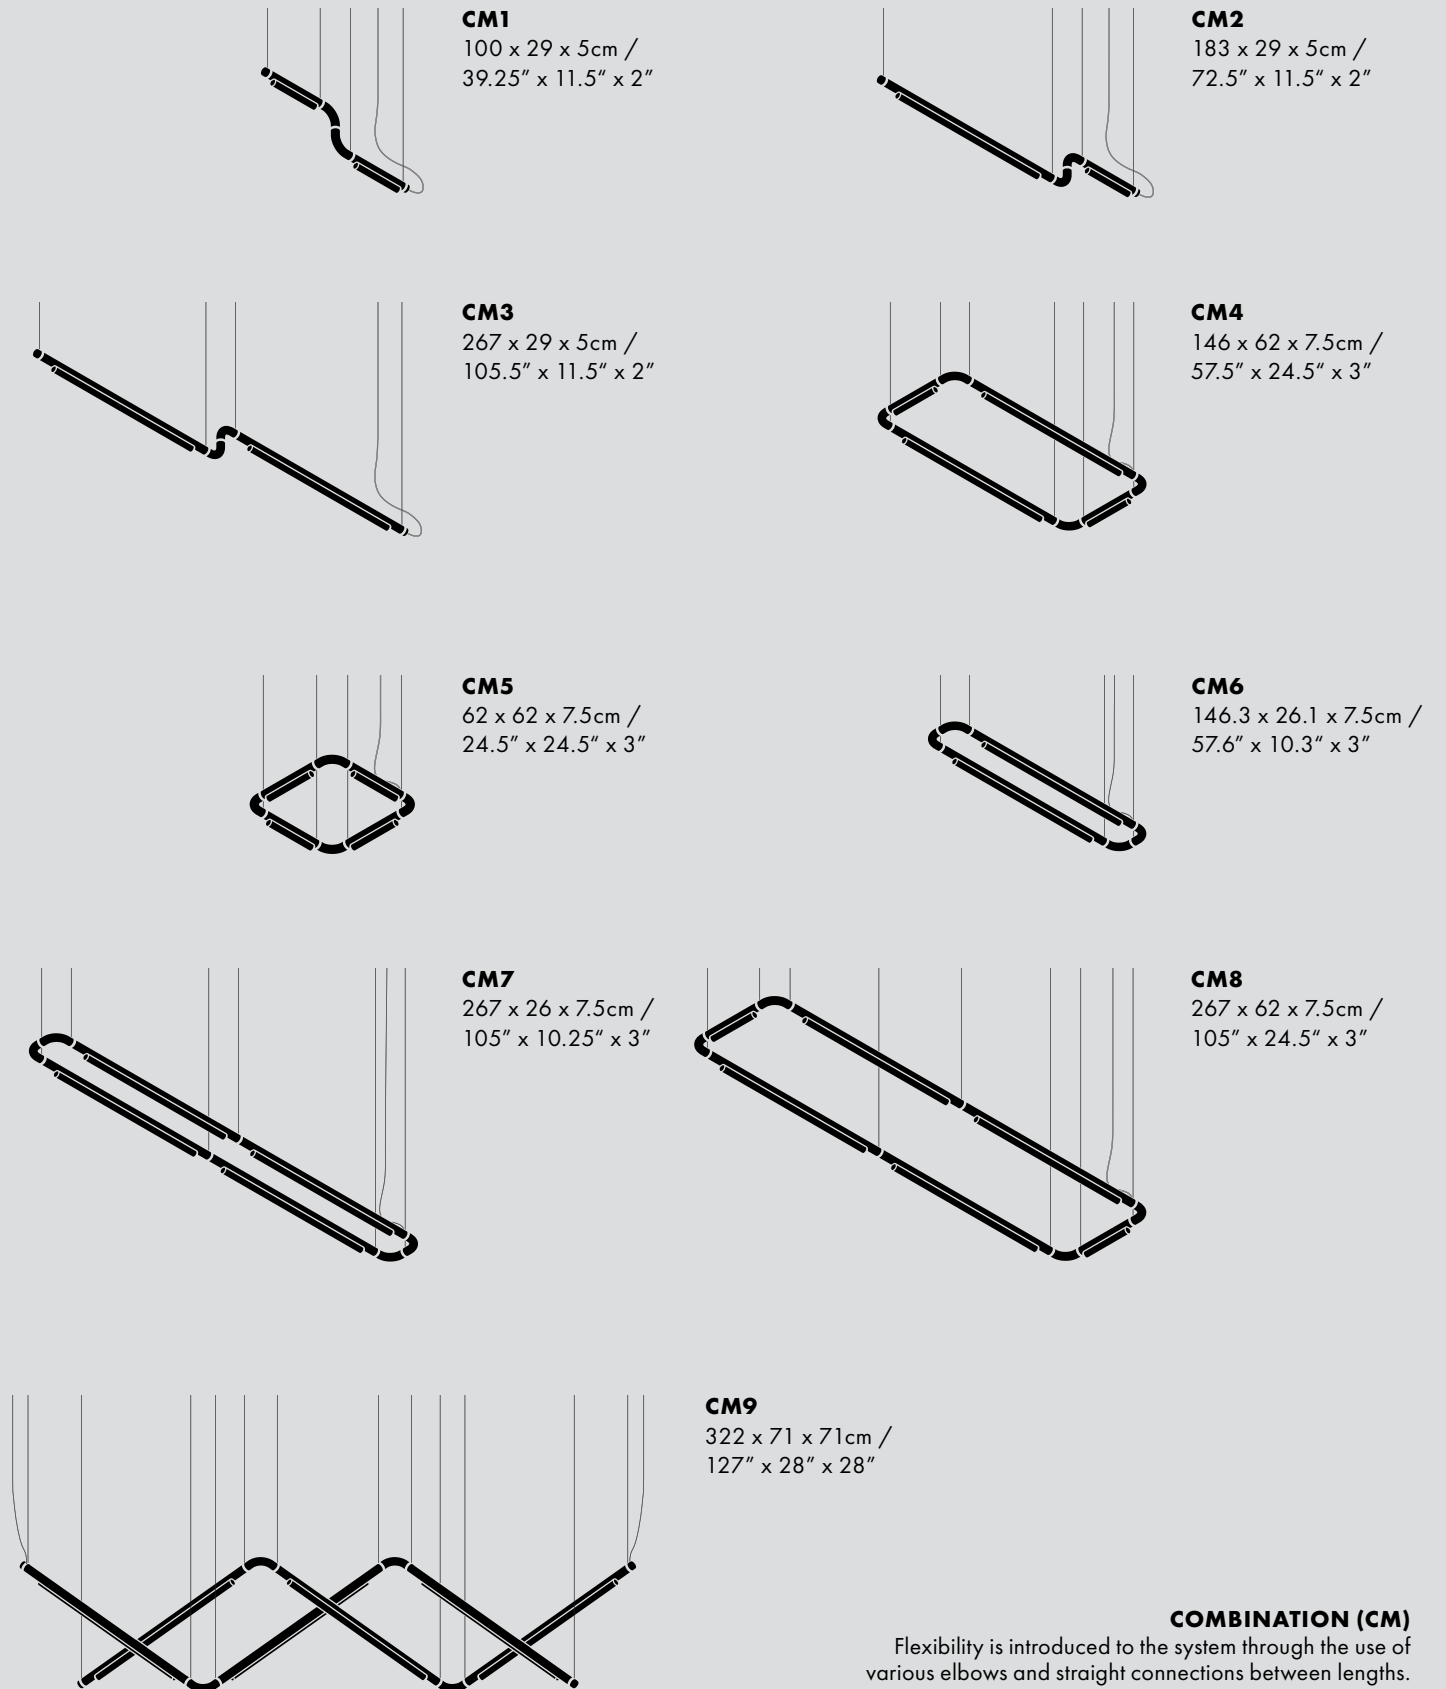

PIPELINE CM

PENDANT

COMBINATION (CM)

Flexibility is introduced to the system through the use of various elbows and straight connections between lengths. CM1-9 are some common combinations.