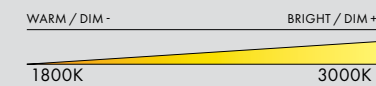

TYPE

Pendant

MATERIALS

Aluminum, Acrylic, Fabric

MANUFACTURED

Canada

DIMENSIONS (PER 1 UNIT)

- Combination Pendant
- A: Ø 90 x 30cm / Ø 35.5" x 11.75"
- B: Ø 90 x 15cm / Ø 35.5" x 6"
- Adjustable drop length: 300cm / 118"
- CUSTOM LENGTH AVAILABLE
- Weight: 6kg / 13lbs

TECHNICAL INFORMATION

- Input Voltage: 110-120V, 220-240V, 110-277V
- Lamping: 1 x Integral 34W 35V DC LED CRI 90+, 50,000 hours
- Power Supply: Phase dimming, 0-10V, DALI

FRAME FINISHES

LENS

COLOUR TEMPERATURE OPTIONS

DIM TO WARM

CERTIFICATIONS

* APPLICATION: DRY INDOOR LOCATION ONLY