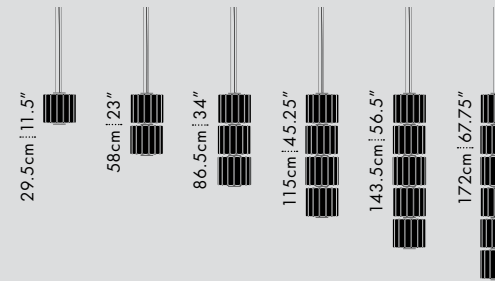

DIMENSIONS
- Luminaire: 58 x 12.5 x 5cm /
22.75" x 5" x 2"

TECHNICAL INFORMATION
- Input Voltage:
110-120V, 220-240V, 110-277V
- Power Supply:
TRIAC/0-10V, DALI

FINISHES

BLACK STEEL WEATHERED STEEL POLISHED STAINLESS STEEL

COLUMN 175
PENDANT

COLUMN 300
PENDANT

VERTICAL

HORIZONTAL

VERTICAL

HORIZONTAL

TYPE
Pendant

MATERIALS
Glass, Aluminum

MANUFACTURED
Canada

DIMENSIONS (PER 1 UNIT)

- Luminaire: Ø 17.5 x 29.5cm / Ø 7" x 11.5"
- Adjustable drop length: 244cm / 96"
- * CUSTOM LENGTH AVAILABLE
- Weight: 3.6kg / 7.9lbs

TECHNICAL INFORMATION

- Input Voltage: 110-120V, 220-240V, 110-277V
- Lamping: 12W 24V DC LED (PER UNIT) CRI 90+, 50,000 hours
- Power Supply: Phase dimming, 0-10V, DALI

- Luminaire: Ø 30 x 29.5cm / Ø 11.75" x 11.5"
- Adjustable drop length: 244cm / 96"
- * CUSTOM LENGTH AVAILABLE
- Weight: 5.3kg / 11.7lbs

TECHNICAL INFORMATION

- Input Voltage: 110-120V, 220-240V, 110-277V
- Lamping: 12W 24V DC LED (PER UNIT) CRI 90+, 50,000 hours
- Power Supply: Phase dimming, 0-10V, DALI