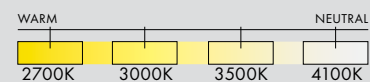

STANDARD FINISHES

BLACK WHITE

DECORATIVE FINISHES

BRASS COPPER CHROME

COLOUR TEMPERATURE OPTIONS

DIM TO WARM

CERTIFICATIONS

* APPLICATION: DRY INDOOR LOCATION ONLY