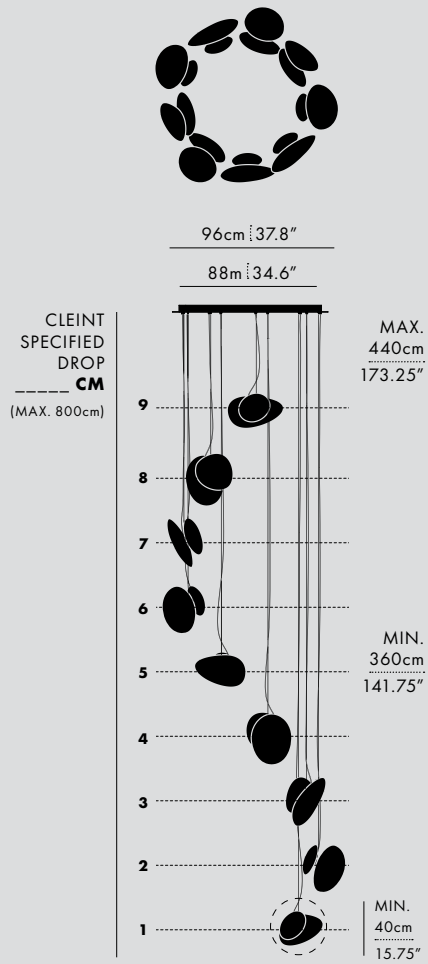

The Pebble Chandelier is arranged in three configurations – helix; double helix; and cluster suspended from either a grey, white or black powder-coated canopy.

The diagrams below illustrate the three configurations in arrangements of 9 pendants.

PEBBLE CHANDELIER

HELIX 9

Available in arrangements of 3, 4, 5, 6, 7, 8, 9, 12 pendants.