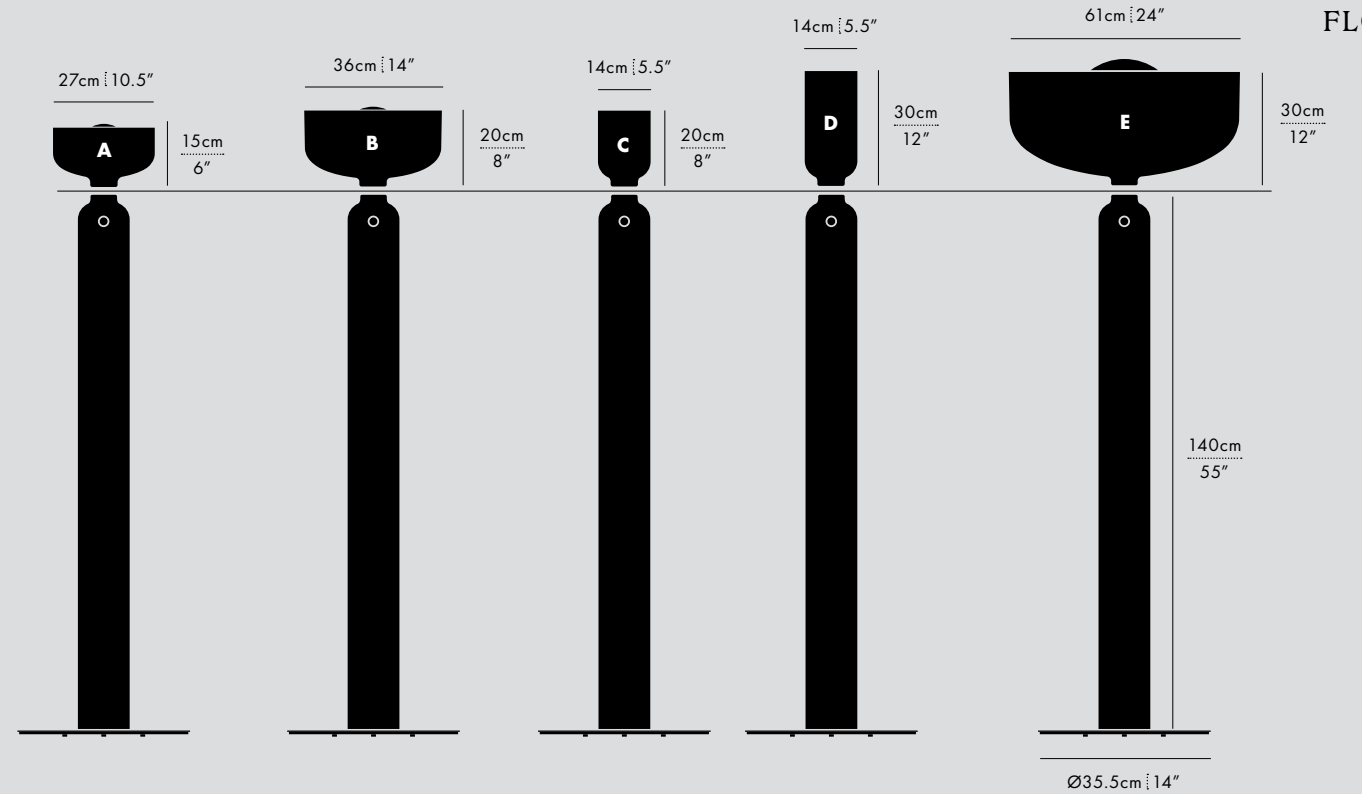

FLOOR

TYPE
Table/Floor

MATERIALS
Aluminum

MANUFACTURED
Canada

DIMENSIONS
Combination Dependant

TECHNICAL INFORMATION

FINISHES

LAMPING

- Table: 1 x E26/E27 (Max 12W) Socket
  12W 2700K A19 Dimmable LED Lamp Included (*120V version only)
- Floor: 1 x E26/E27 (Max 16W) Socket
  16W 2700K A21 Dimmable LED Lamp Included (*120V version only)

- Input Voltage: 110-120V, 220-240V
- Glass Globe: 140mm/5.5" Glass Globe for A Shade
  175mm/7" Glass Globe for B Shade
  300mm/12" Glass Globe for E Shade
- Controls: Hand dimmer switch included

COLOUR TEMPERATURE OPTIONS

CERTIFICATIONS

* APPLICATION: DRY INDOOR LOCATION ONLY